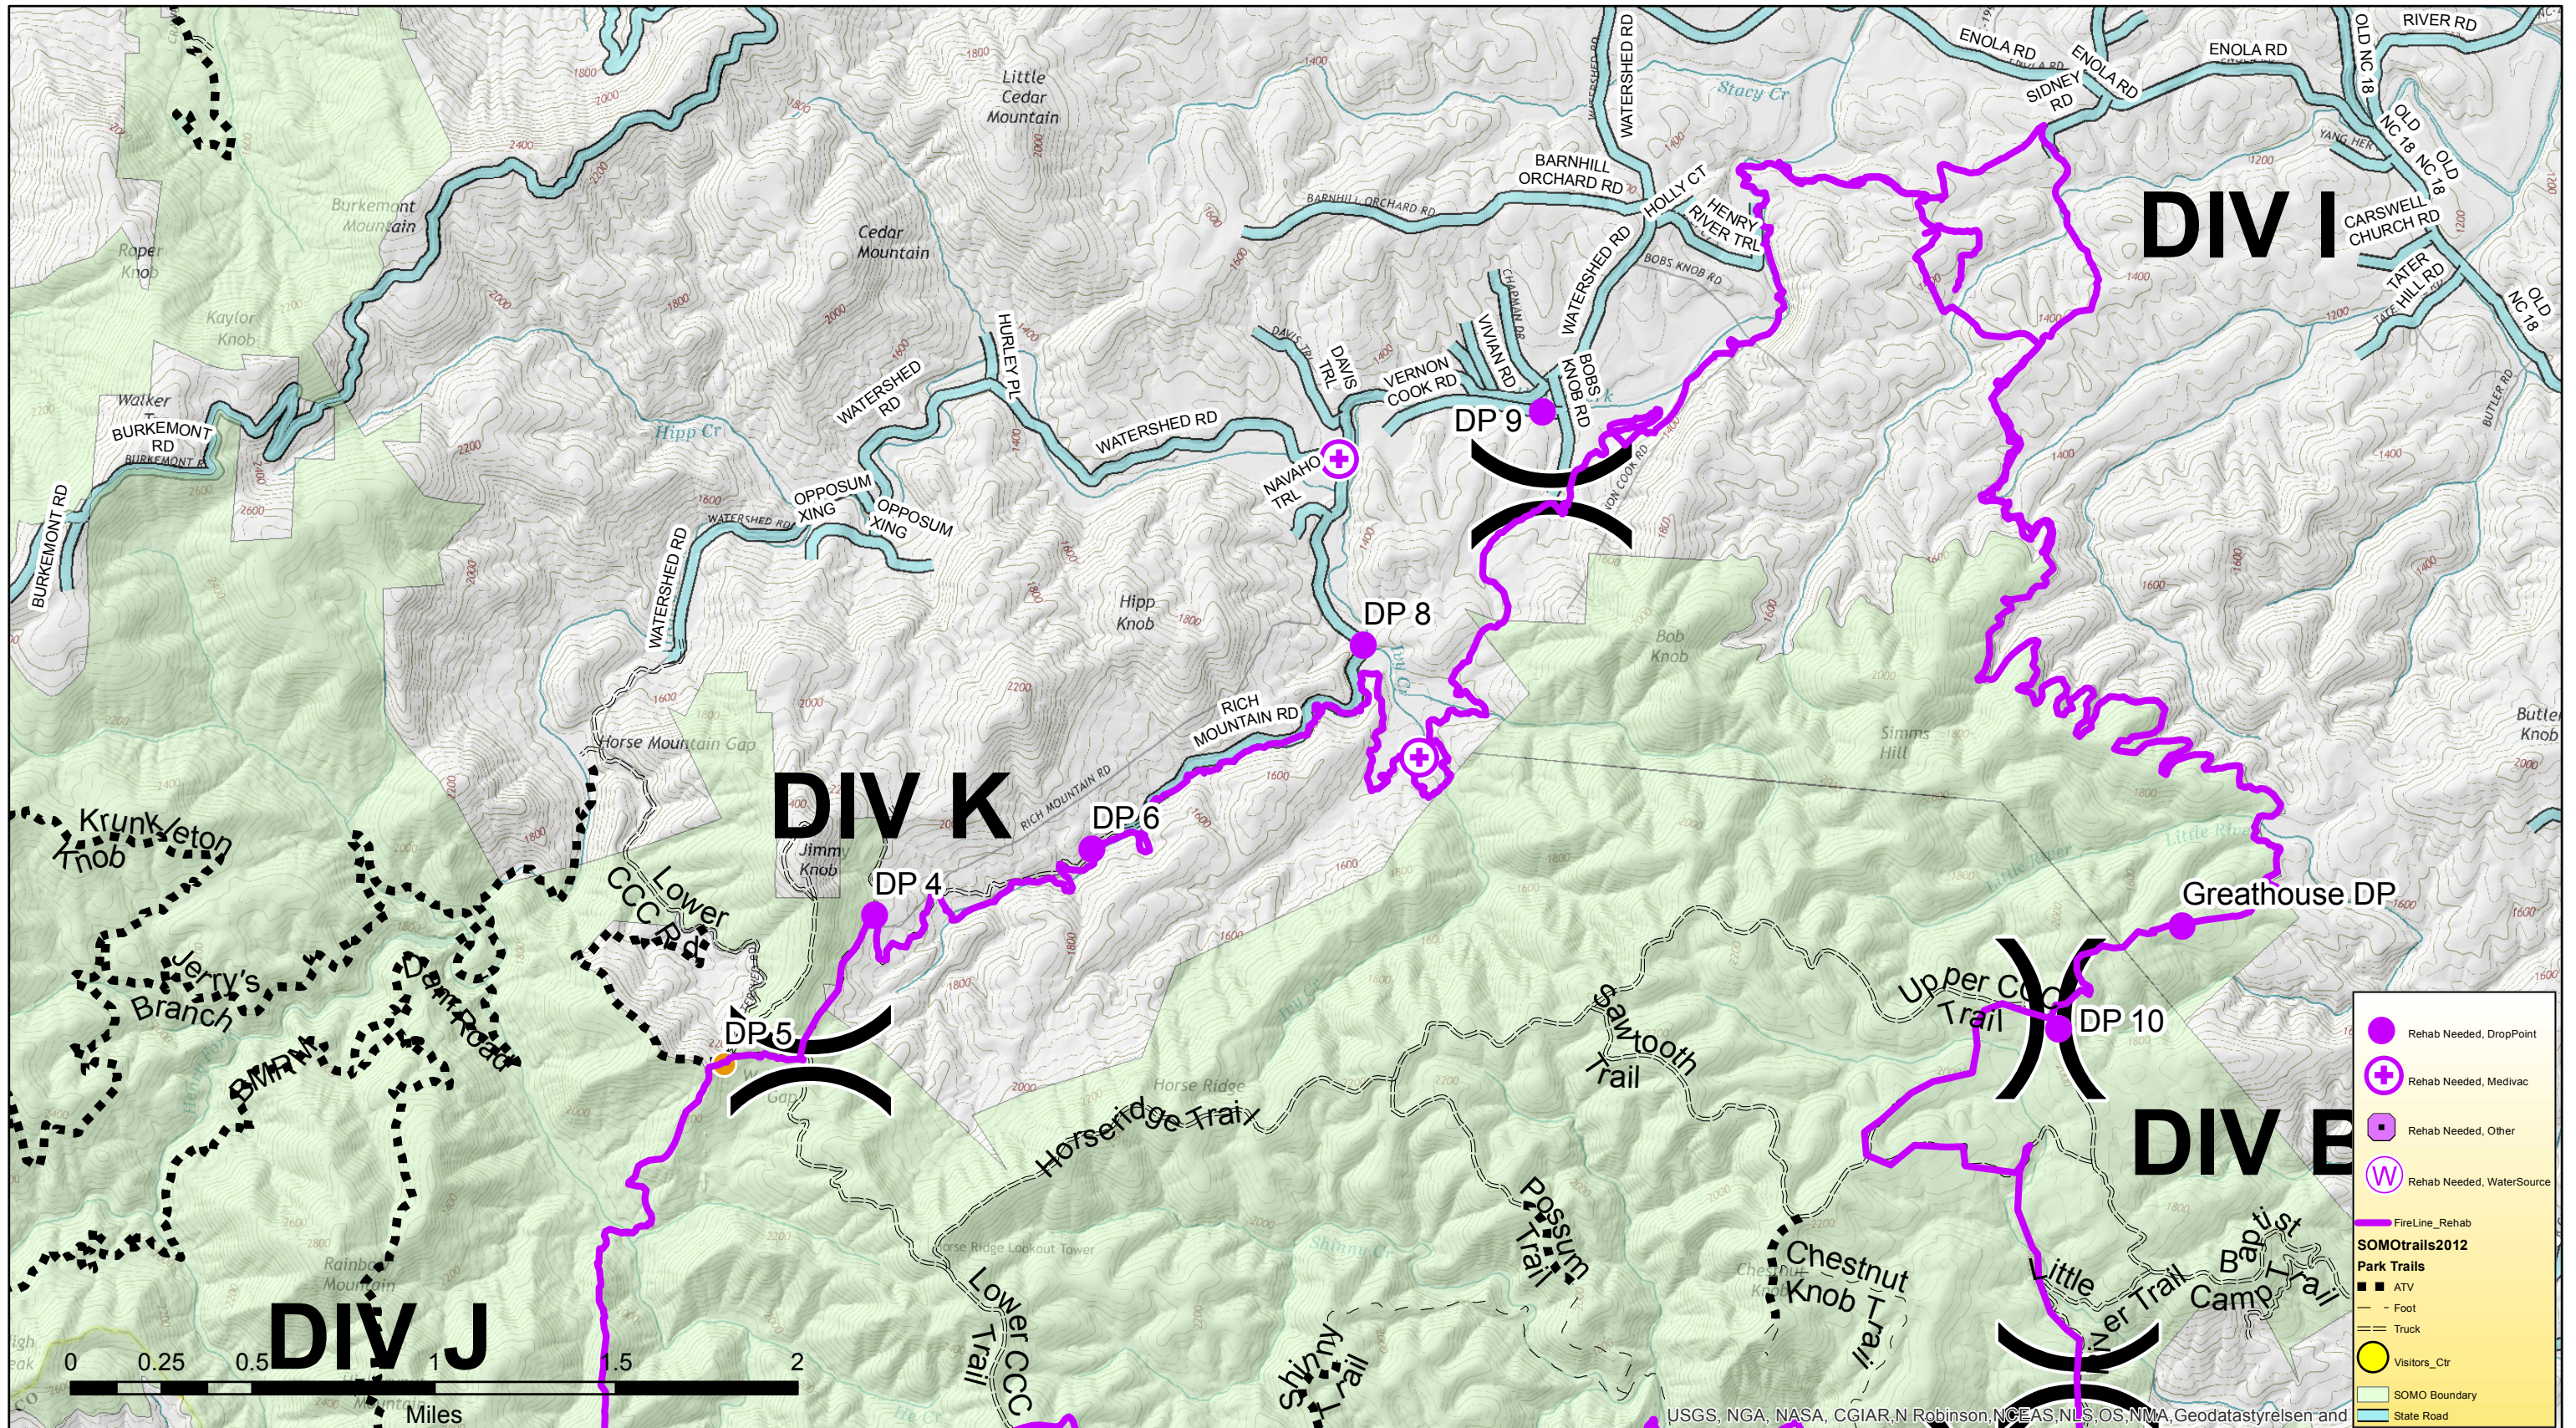

Chestnut Knob Restoration Map

NC-NCS-1600043; Appr. acres: 5,435
Operational Period: 11/21/2016 ; 0700 - 1900

KI

	Rehab Needed, DropPoint
	Rehab Needed, Medivac
	Rehab Needed, Other
	Rehab Needed, WaterSource
	FireLine_Rehab
	SOMO trails2012
	Park Trails
	ATV
	Foot
	Truck
	Visitors_Ctr
	SOMO Boundary
	State Road

USGS, NGA, NASA, CGIAR, N Robinson, NCEAS, NLS, OS, NMA, Geodatastyrelsen and

Date: 11/21/2016

Author: Florida Green Team