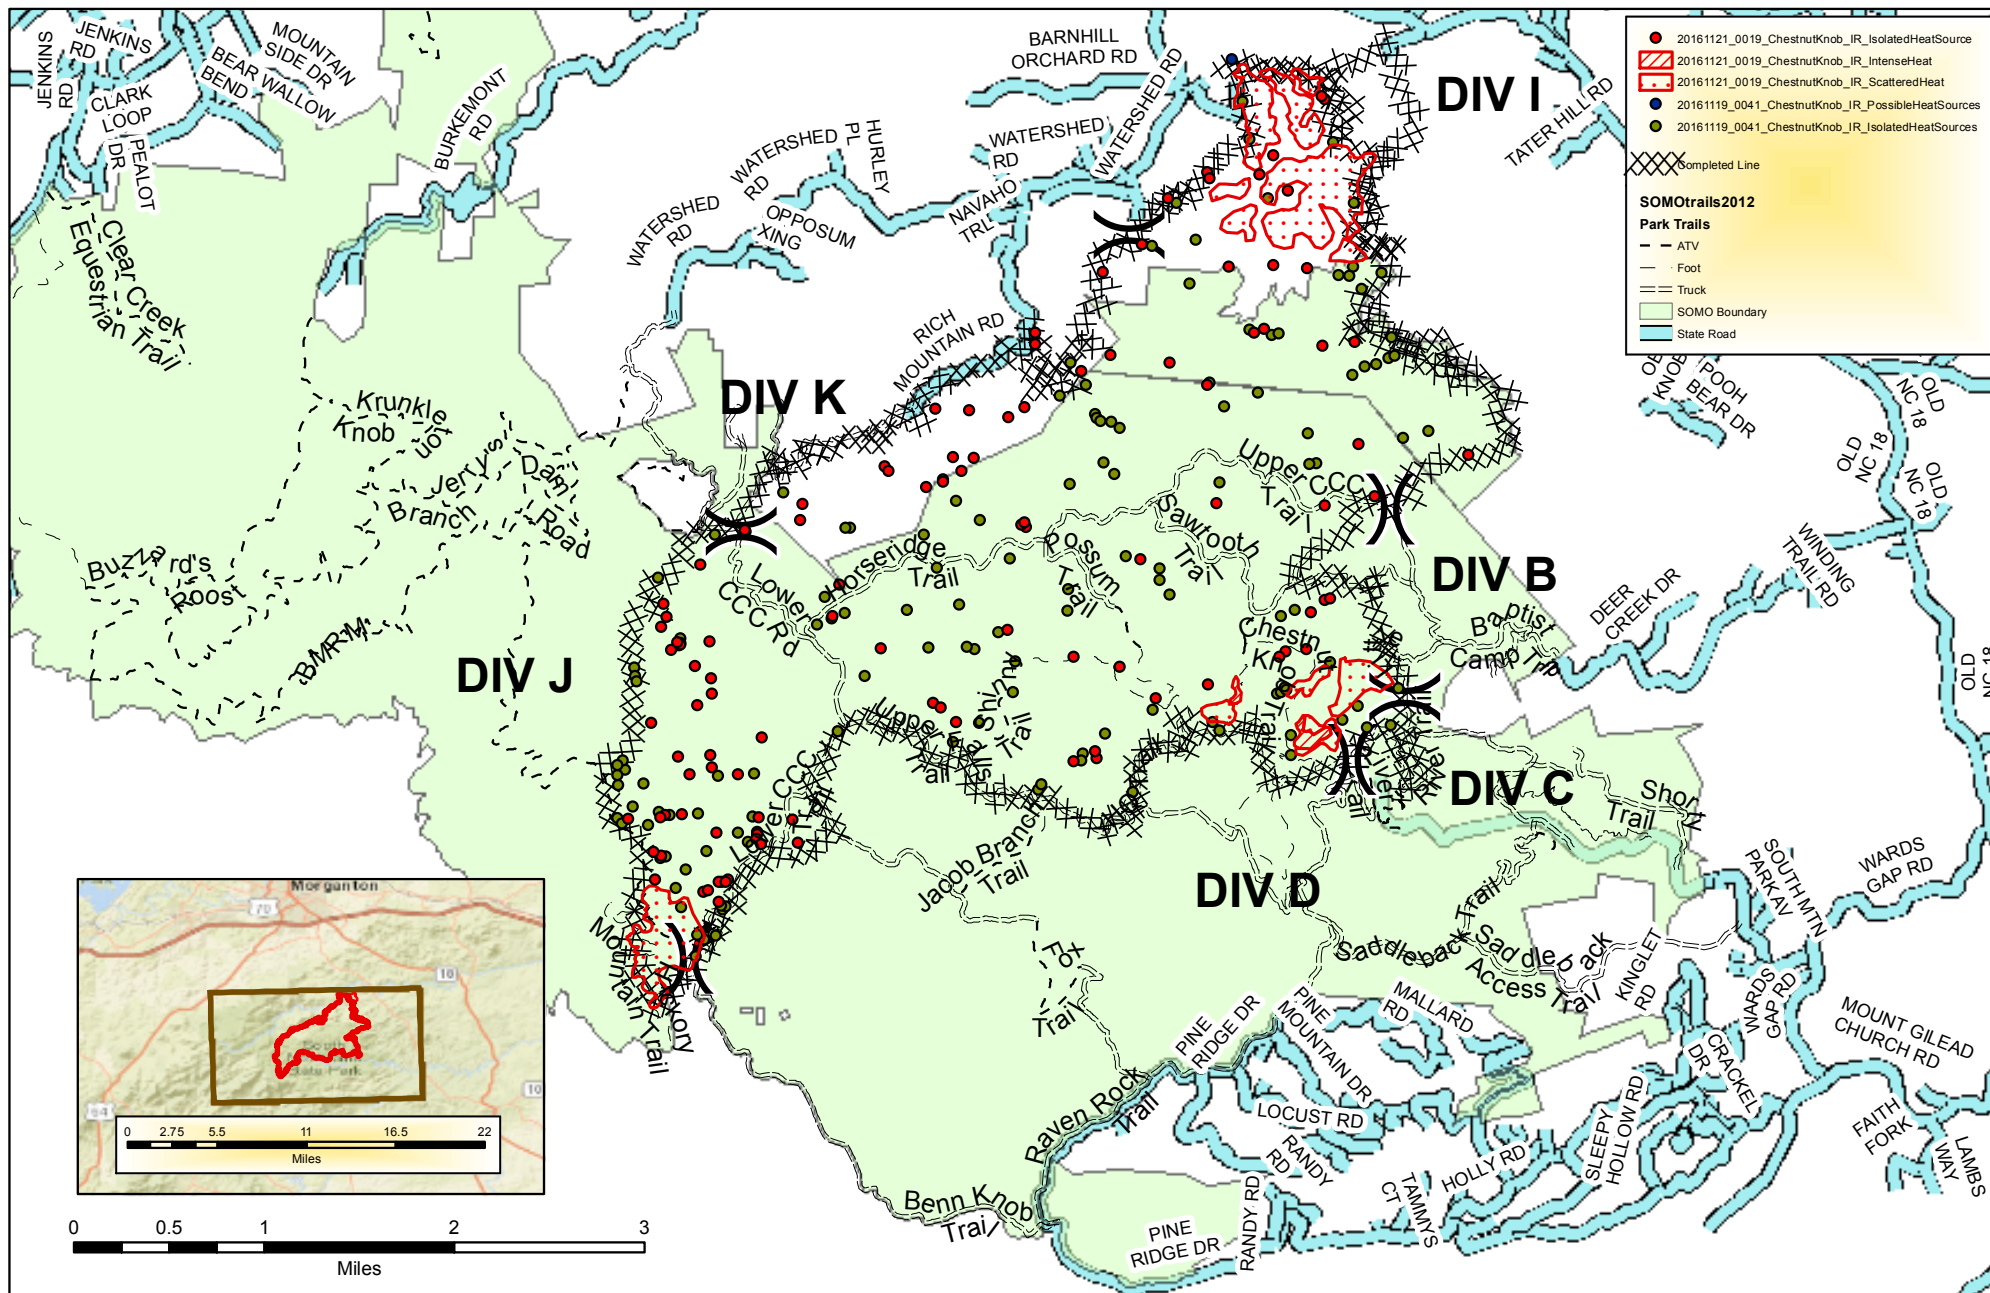

Chestnut Knob Information Map

NC-NCS-1600043; Appr. acres: 6,435

Date: 11/21/2016

Perimeters shown are based on the best available information at the time of map production

Author: Florida Green Team