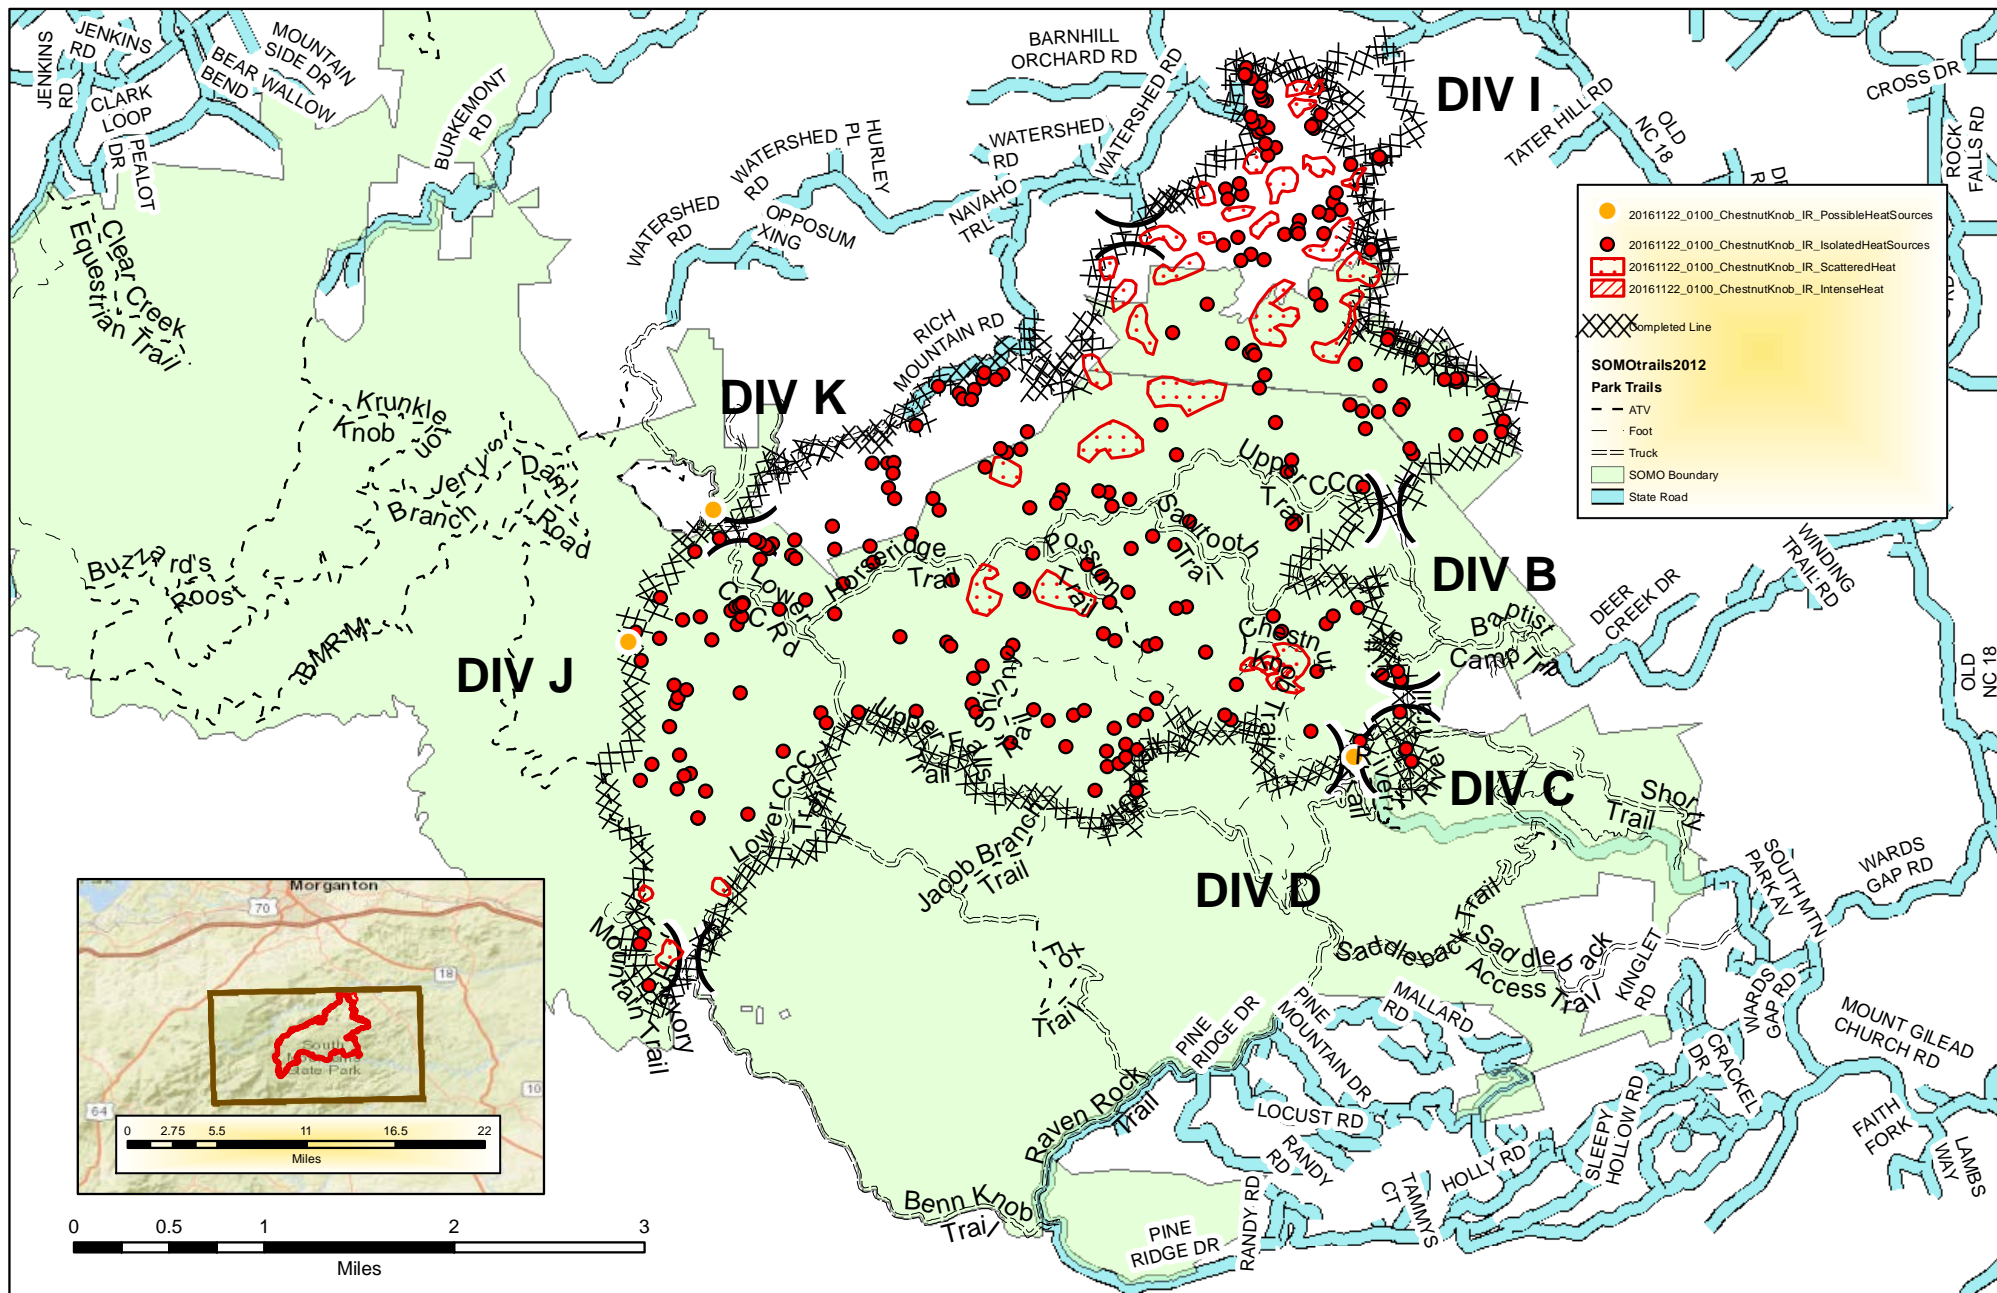

Chestnut Knob Information Map

NC-NCS-1600043; Appr. acres: 6,435

Date: 11/22/2016

Perimeters shown are based on the best available information at the time of map production

Author: Florida Green Team