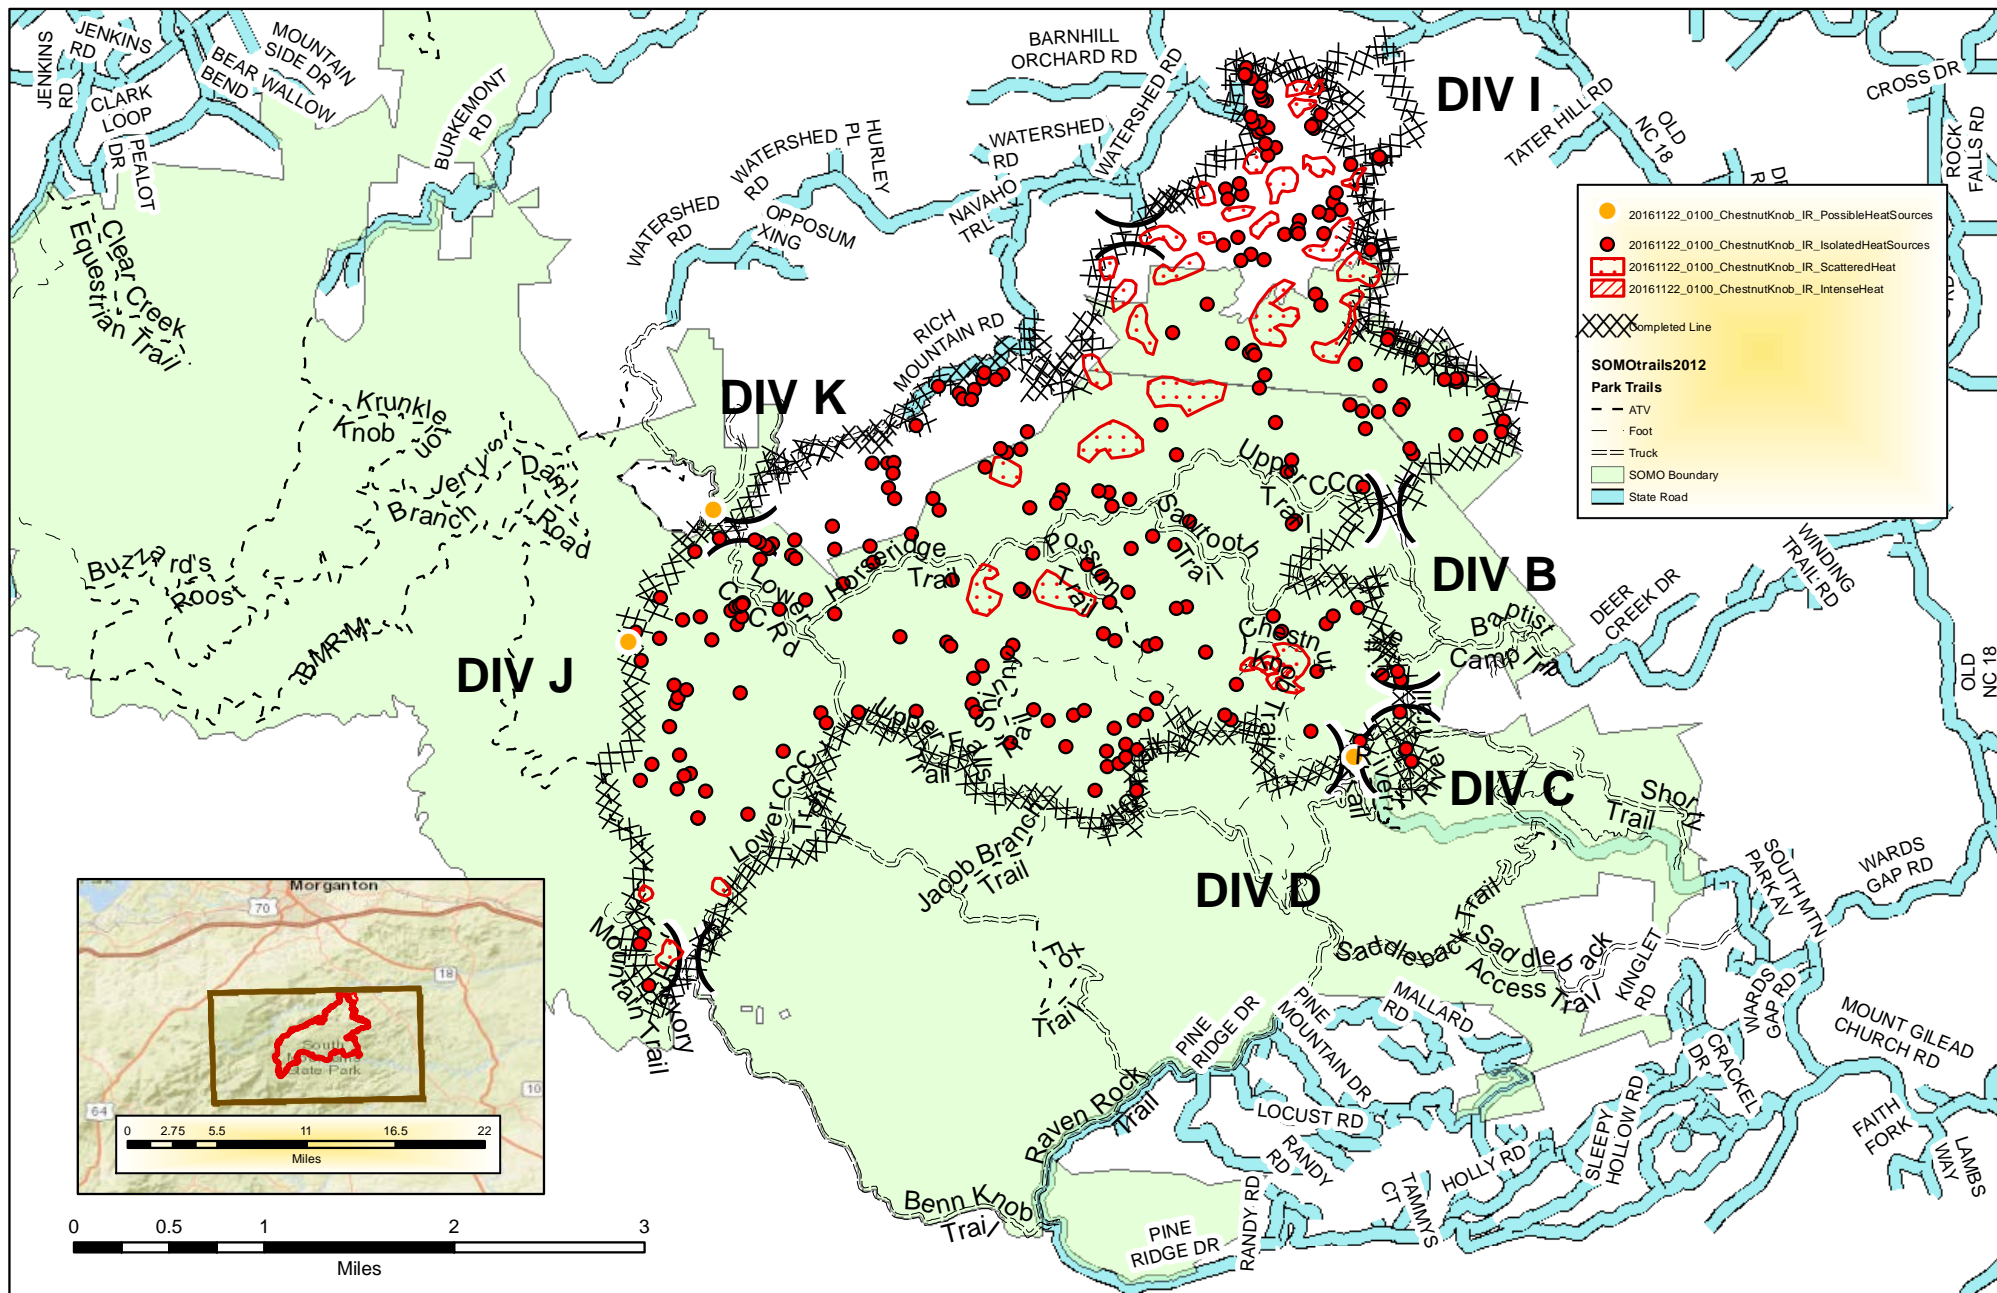

# Chestnut Knob Information Map

NC-NCS-1600043; Appr. acres: 6,435

Date: 11/22/2016

Perimeters shown are based on the best available information at the time of map production

Author: Florida Green Team