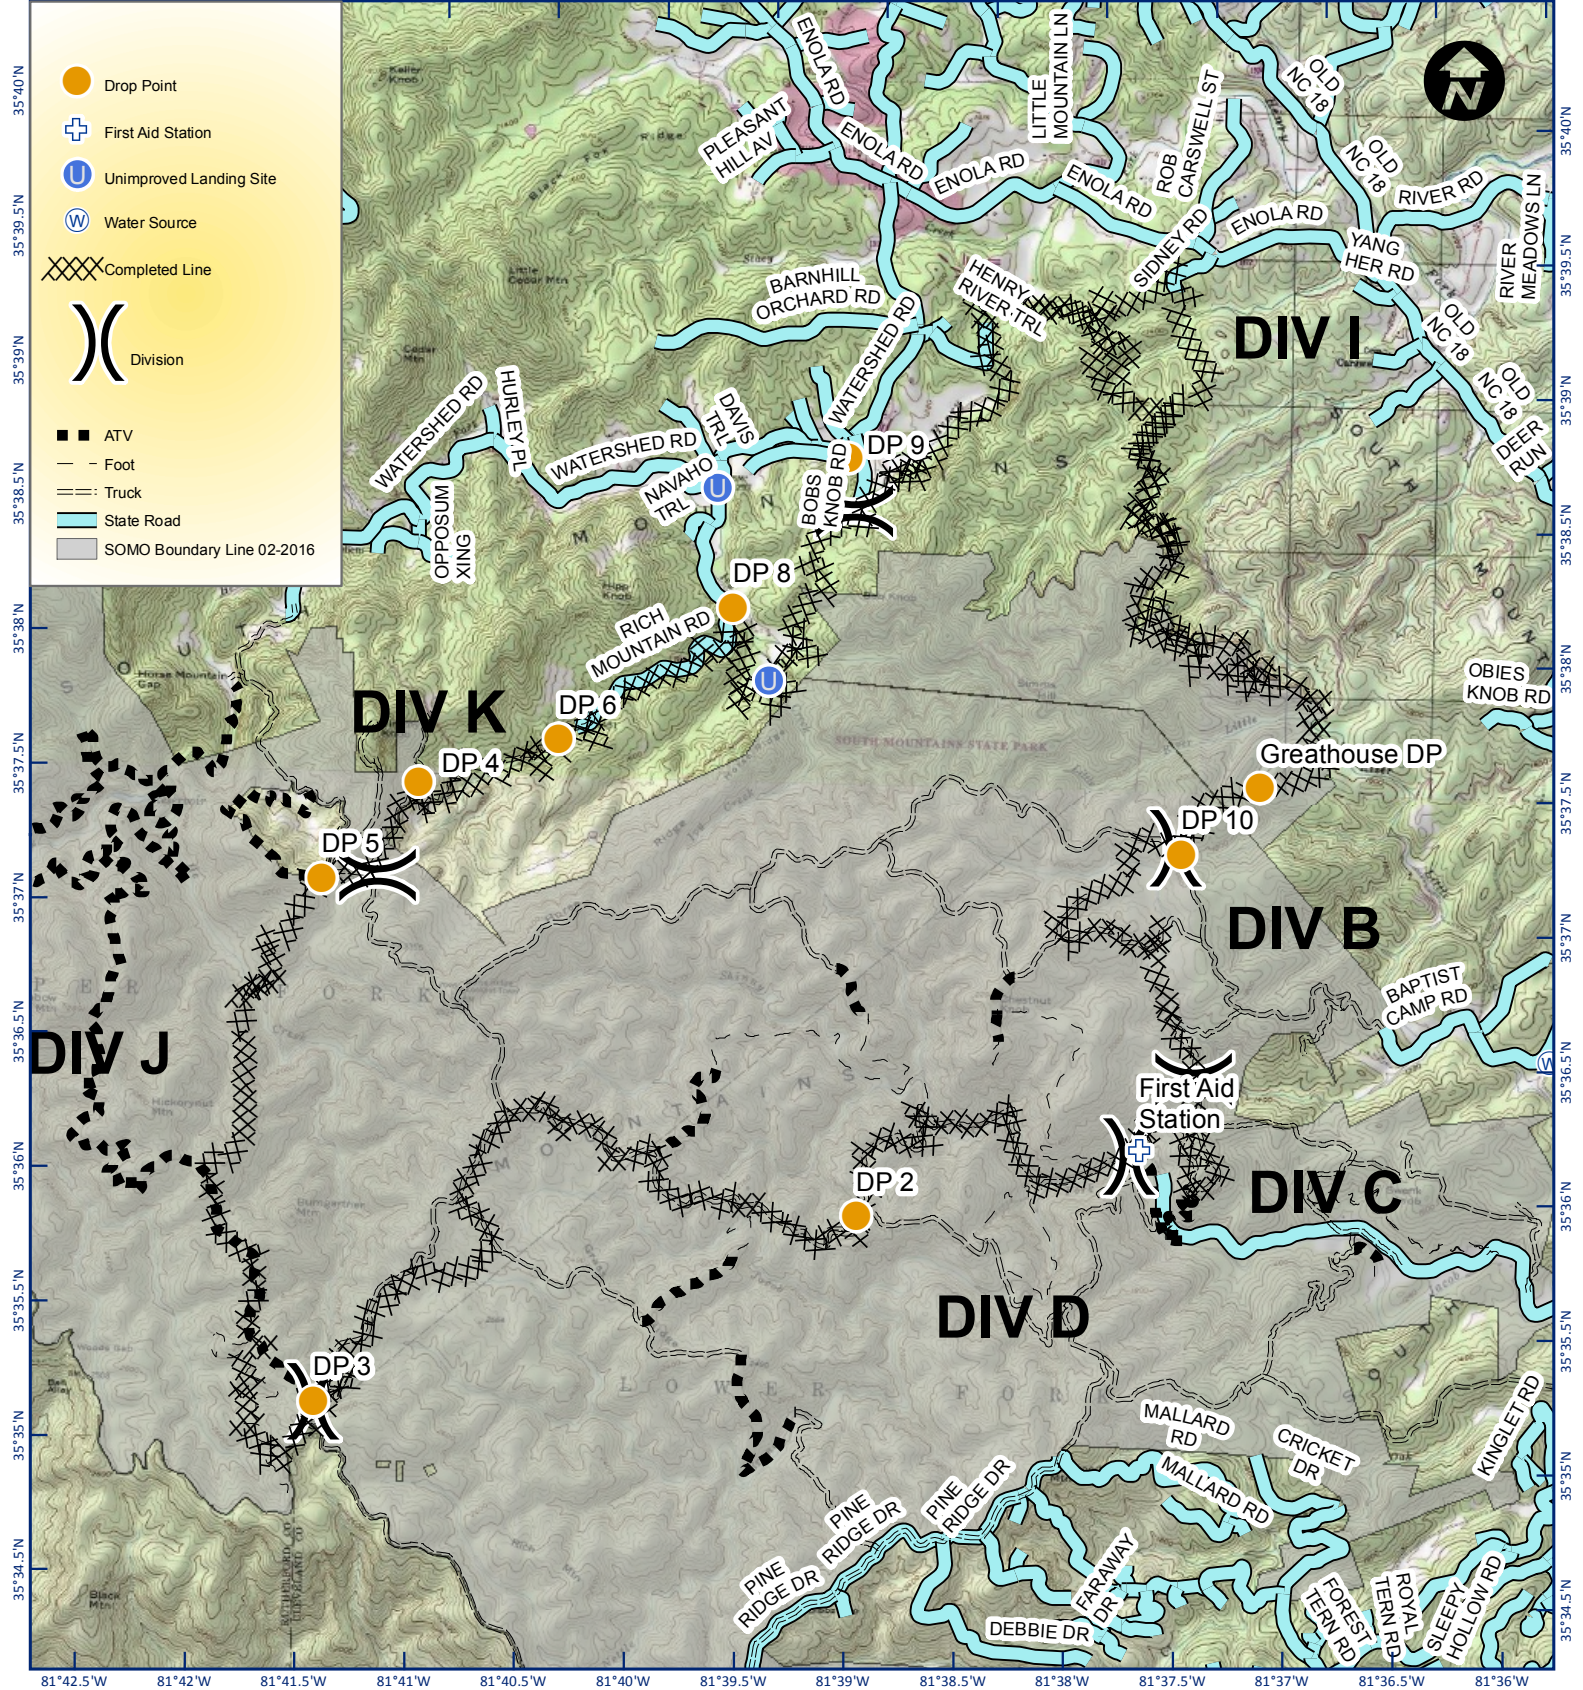

Chestnut Knob IAP Map

NC-NCS_160043

Appr. acres: 6,435

Nov. 26 2016

0700-0700

81°42.5'W 81°42'W 81°41.5'W 81°41'W 81°40.5'W 81°40'W 81°39.5'W 81°39'W 81°38.5'W 81°38'W 81°37.5'W 81°37'W 81°36.5'W 81°36'W

Perimeters shown are based on the best available information at the time of map production. Latest intel collected Nov 25, 2016

Nov 25, 2016 1041 hrs
Map Datum: NAD83 SP Meters
Author: Florida Green Team