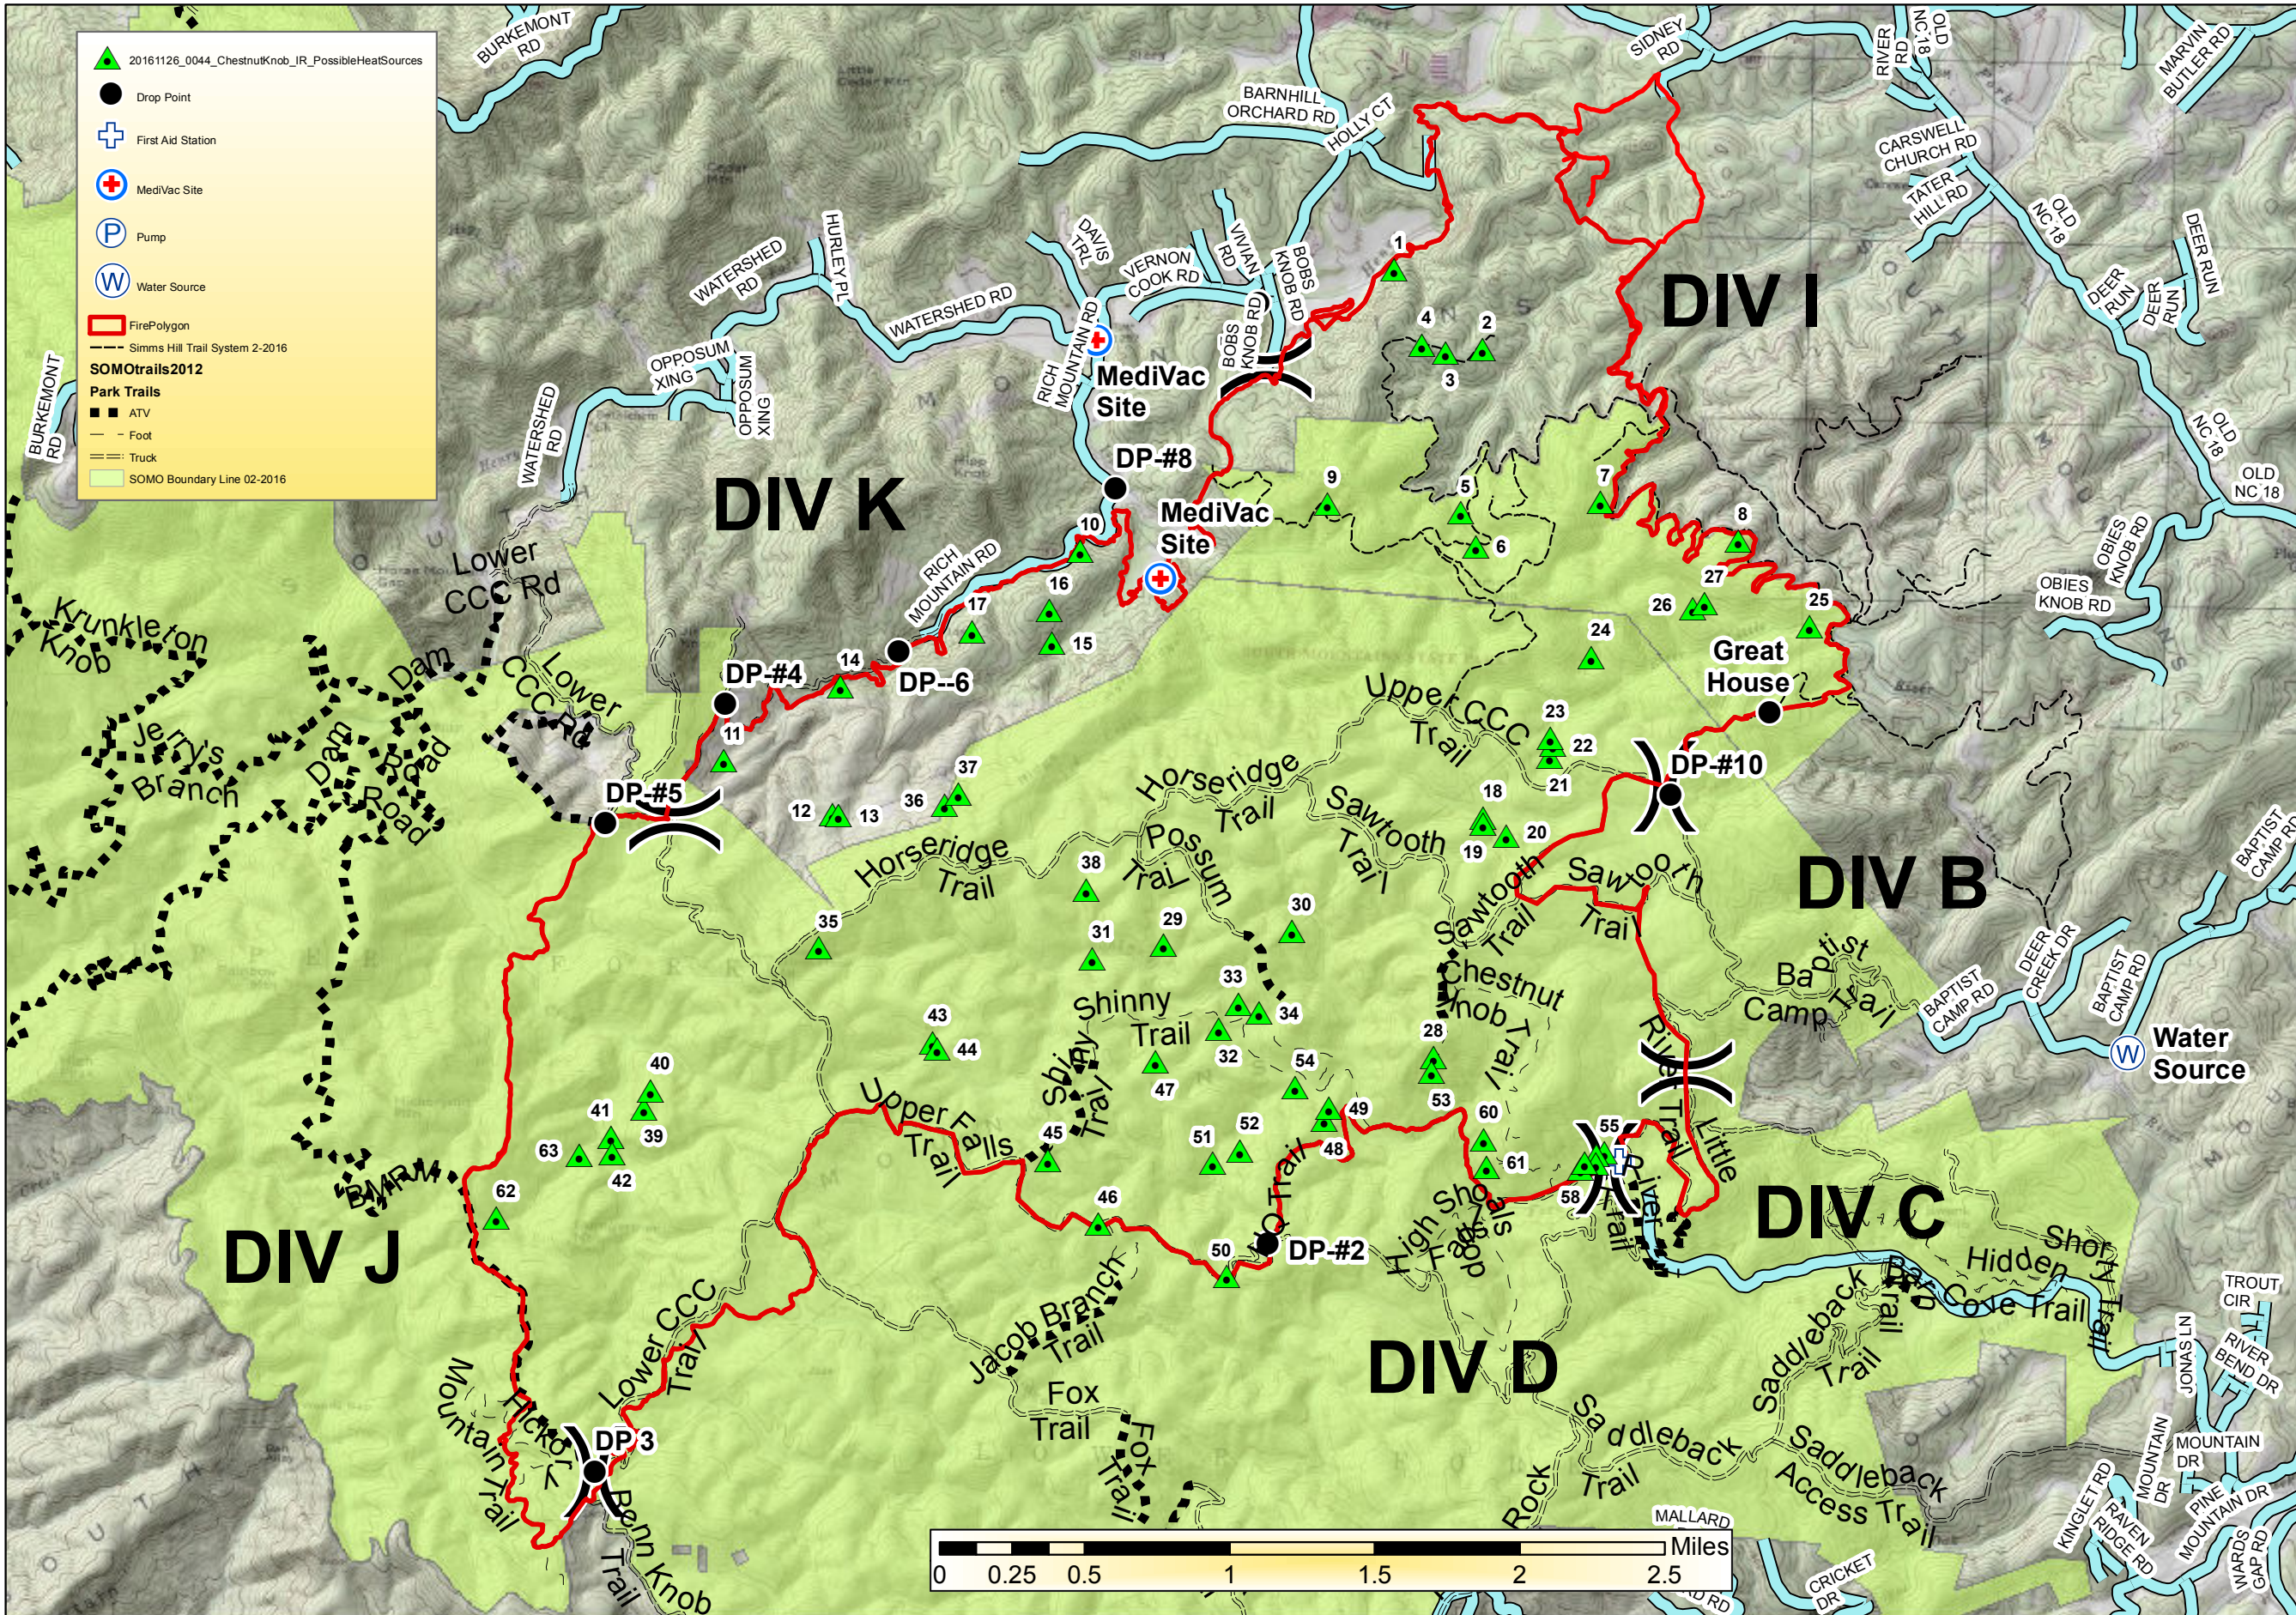

# Chestnut Knob, IR Current Possible Heat Sources

NC-NCS-160043; Appr Acres: 6,435

Id	Long	Lat
1	-81° 38.630'	35° 38.826'
2	-81° 38.298'	35° 38.593'
3	-81° 38.433'	35° 38.580'
4	-81° 38.522'	35° 38.602'
5	-81° 38.362'	35° 38.100'
6	-81° 38.303'	35° 38.000'
7	-81° 37.849'	35° 38.143'
8	-81° 37.338'	35° 38.038'
9	-81° 38.852'	35° 38.116'
10	-81° 39.755'	35° 37.955'
11	-81° 41.045'	35° 37.298'
12	-81° 40.641'	35° 37.144'
13	-81° 40.618'	35° 37.143'
14	-81° 40.624'	35° 37.528'
15	-81° 39.850'	35° 37.677'
16	-81° 39.864'	35° 37.775'
17	-81° 40.145'	35° 37.706'
18	-81° 38.249'	35° 37.187'
19	-81° 38.249'	35° 37.168'
20	-81° 38.162'	35° 37.132'
21	-81° 38.009'	35° 37.373'
22	-81° 38.000'	35° 37.411'
23	-81° 38.009'	35° 37.432'
24	-81° 37.868'	35° 37.678'
25	-81° 37.068'	35° 37.786'
26	-81° 37.499'	35° 37.830'
27	-81° 37.456'	35° 37.848'
28	-81° 38.406'	35° 36.465'
29	-81° 39.412'	35° 36.779'
30	-81° 38.941'	35° 36.830'
31	-81° 39.672'	35° 36.733'
32	-81° 39.200'	35° 36.533'
33	-81° 39.131'	35° 36.610'
34	-81° 39.054'	35° 36.584'
35	-81° 40.679'	35° 36.743'
36	-81° 40.229'	35° 37.181'
37	-81° 40.180'	35° 37.217'
38	-81° 39.700'	35° 36.940'
39	-81° 41.303'	35° 36.247'
40	-81° 41.282'	35° 36.301'
41	-81° 41.422'	35° 36.159'
42	-81° 41.416'	35° 36.110'
43	-81° 40.249'	35° 36.469'
44	-81° 40.232'	35° 36.448'
45	-81° 39.813'	35° 36.126'
46	-81° 39.624'	35° 35.937'
47	-81° 39.428'	35° 36.428'
48	-81° 38.803'	35° 36.266'
49	-81° 38.788'	35° 36.303'
50	-81° 39.146'	35° 35.789'
51	-81° 39.209'	35° 36.129'
52	-81° 39.111'	35° 36.169'
53	-81° 38.412'	35° 36.419'
54	-81° 38.914'	35° 36.363'
55	-81° 37.771'	35° 36.191'
56	-81° 37.801'	35° 36.183'
57	-81° 37.802'	35° 36.158'
58	-81° 37.856'	35° 36.140'
59	-81° 37.841'	35° 36.160'
60	-81° 38.215'	35° 36.222'
61	-81° 38.203'	35° 36.138'
62	-81° 41.835'	35° 35.907'
63	-81° 41.535'	35° 36.102'