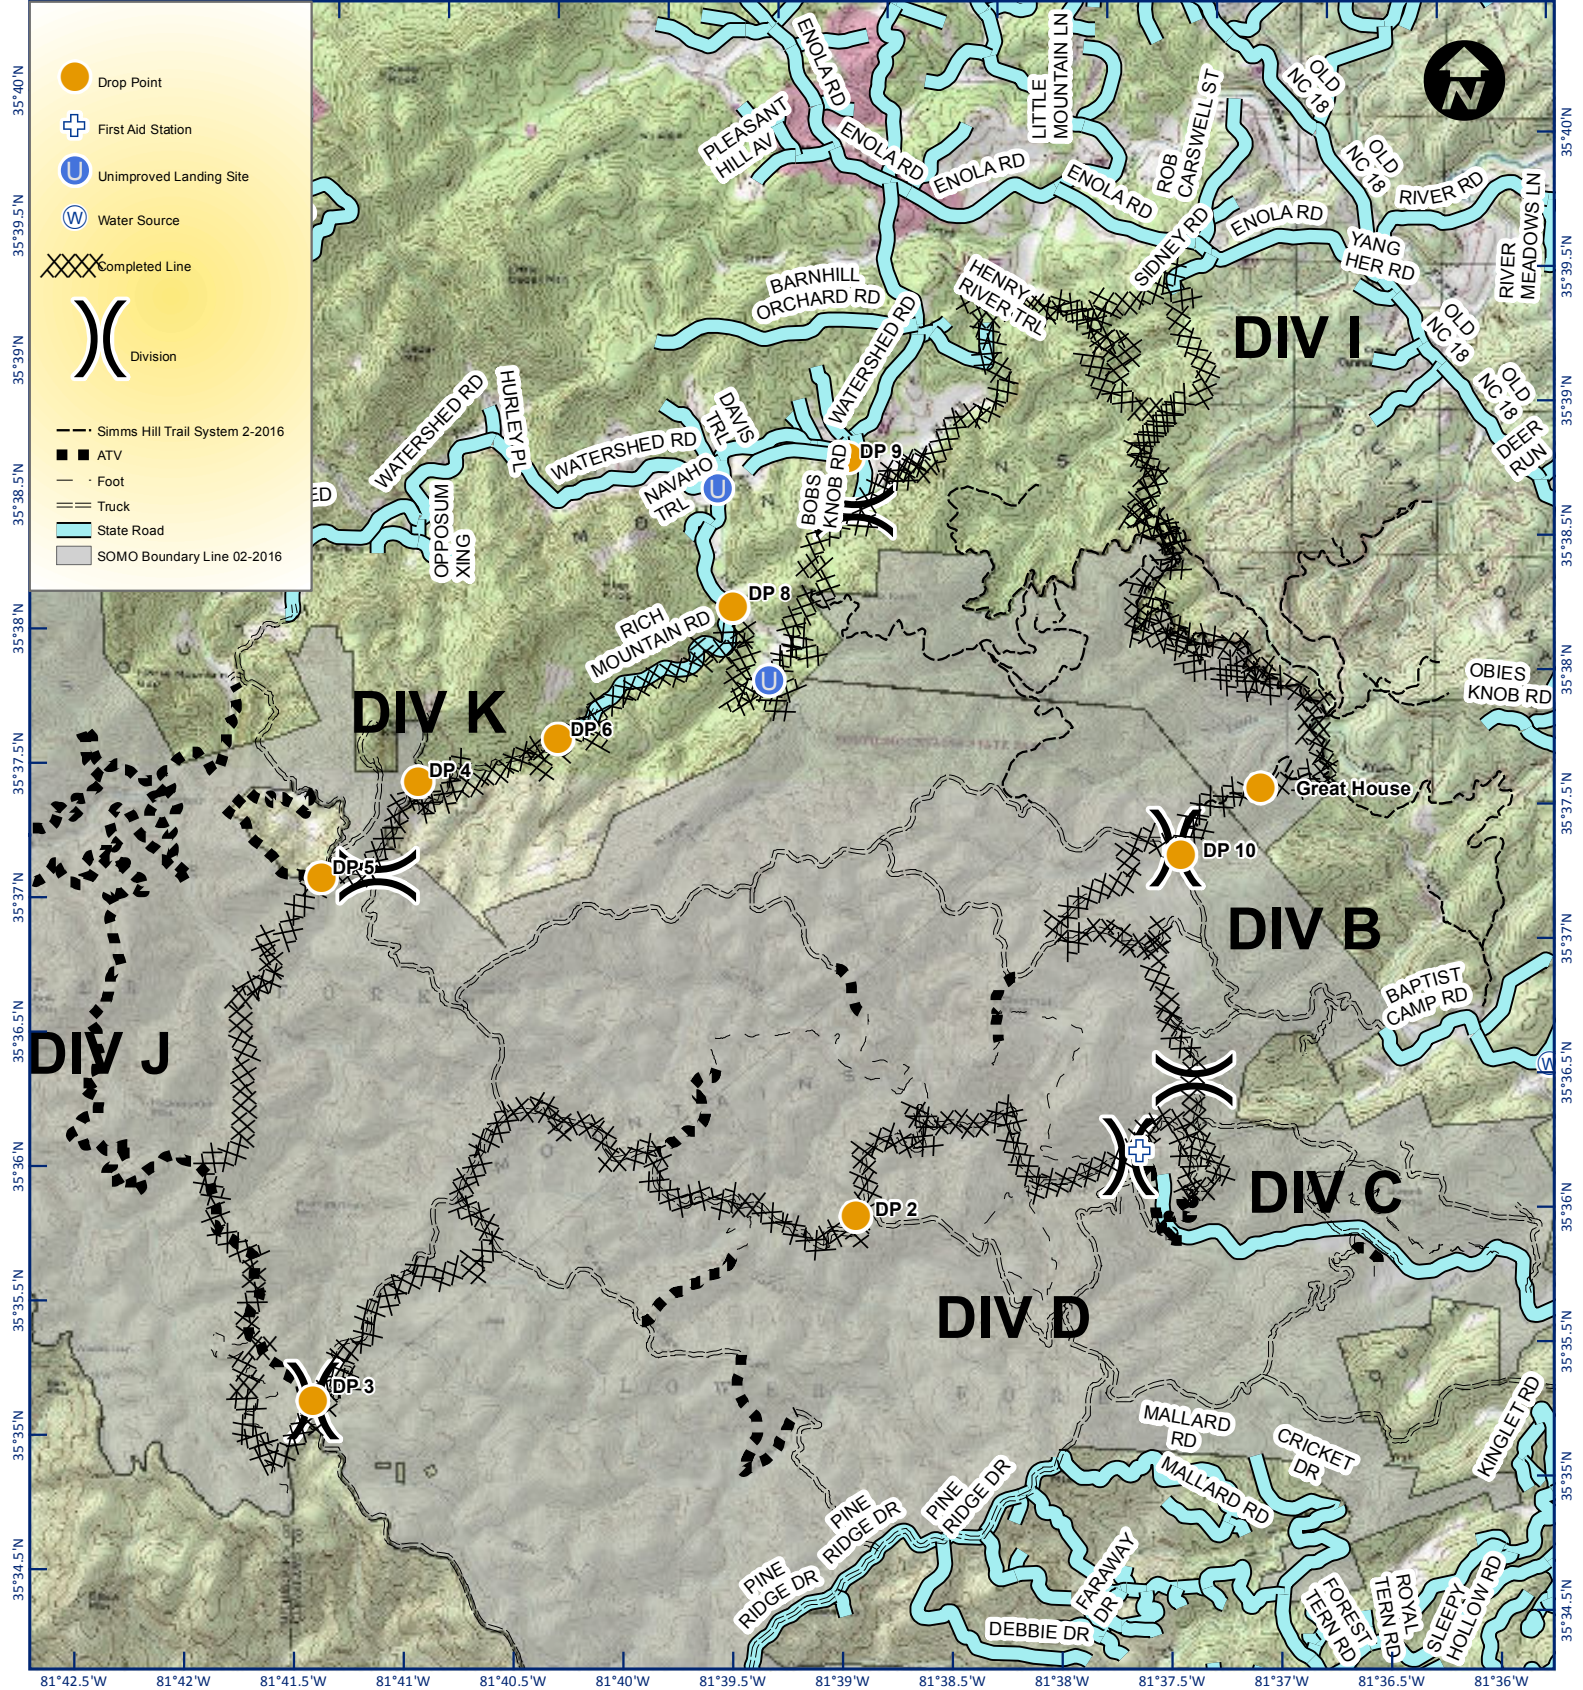

Chestnut Knob IAP Map

NC-NCS_160043

Appr. acres: 6,435

Nov. 27 2016

0700-0700

81°42.5'W 81°42'W 81°41.5'W 81°41'W 81°40.5'W 81°40'W 81°39.5'W 81°39'W 81°38.5'W 81°38'W 81°37.5'W 81°37'W 81°36.5'W 81°36'W

35°40'N 35°39.5'N 35°39'N 35°38.5'N 35°38'N 35°37.5'N 35°37'N 35°36.5'N 35°36'N 35°35.5'N 35°35'N 35°34.5'N

Perimeters shown are based on the best available information at the time of map production. Latest intel collected Nov 26, 2016

Nov 26, 2016 1632 hrs
Map Datum: NAD83 SP Meters
Author: Florida Green Team