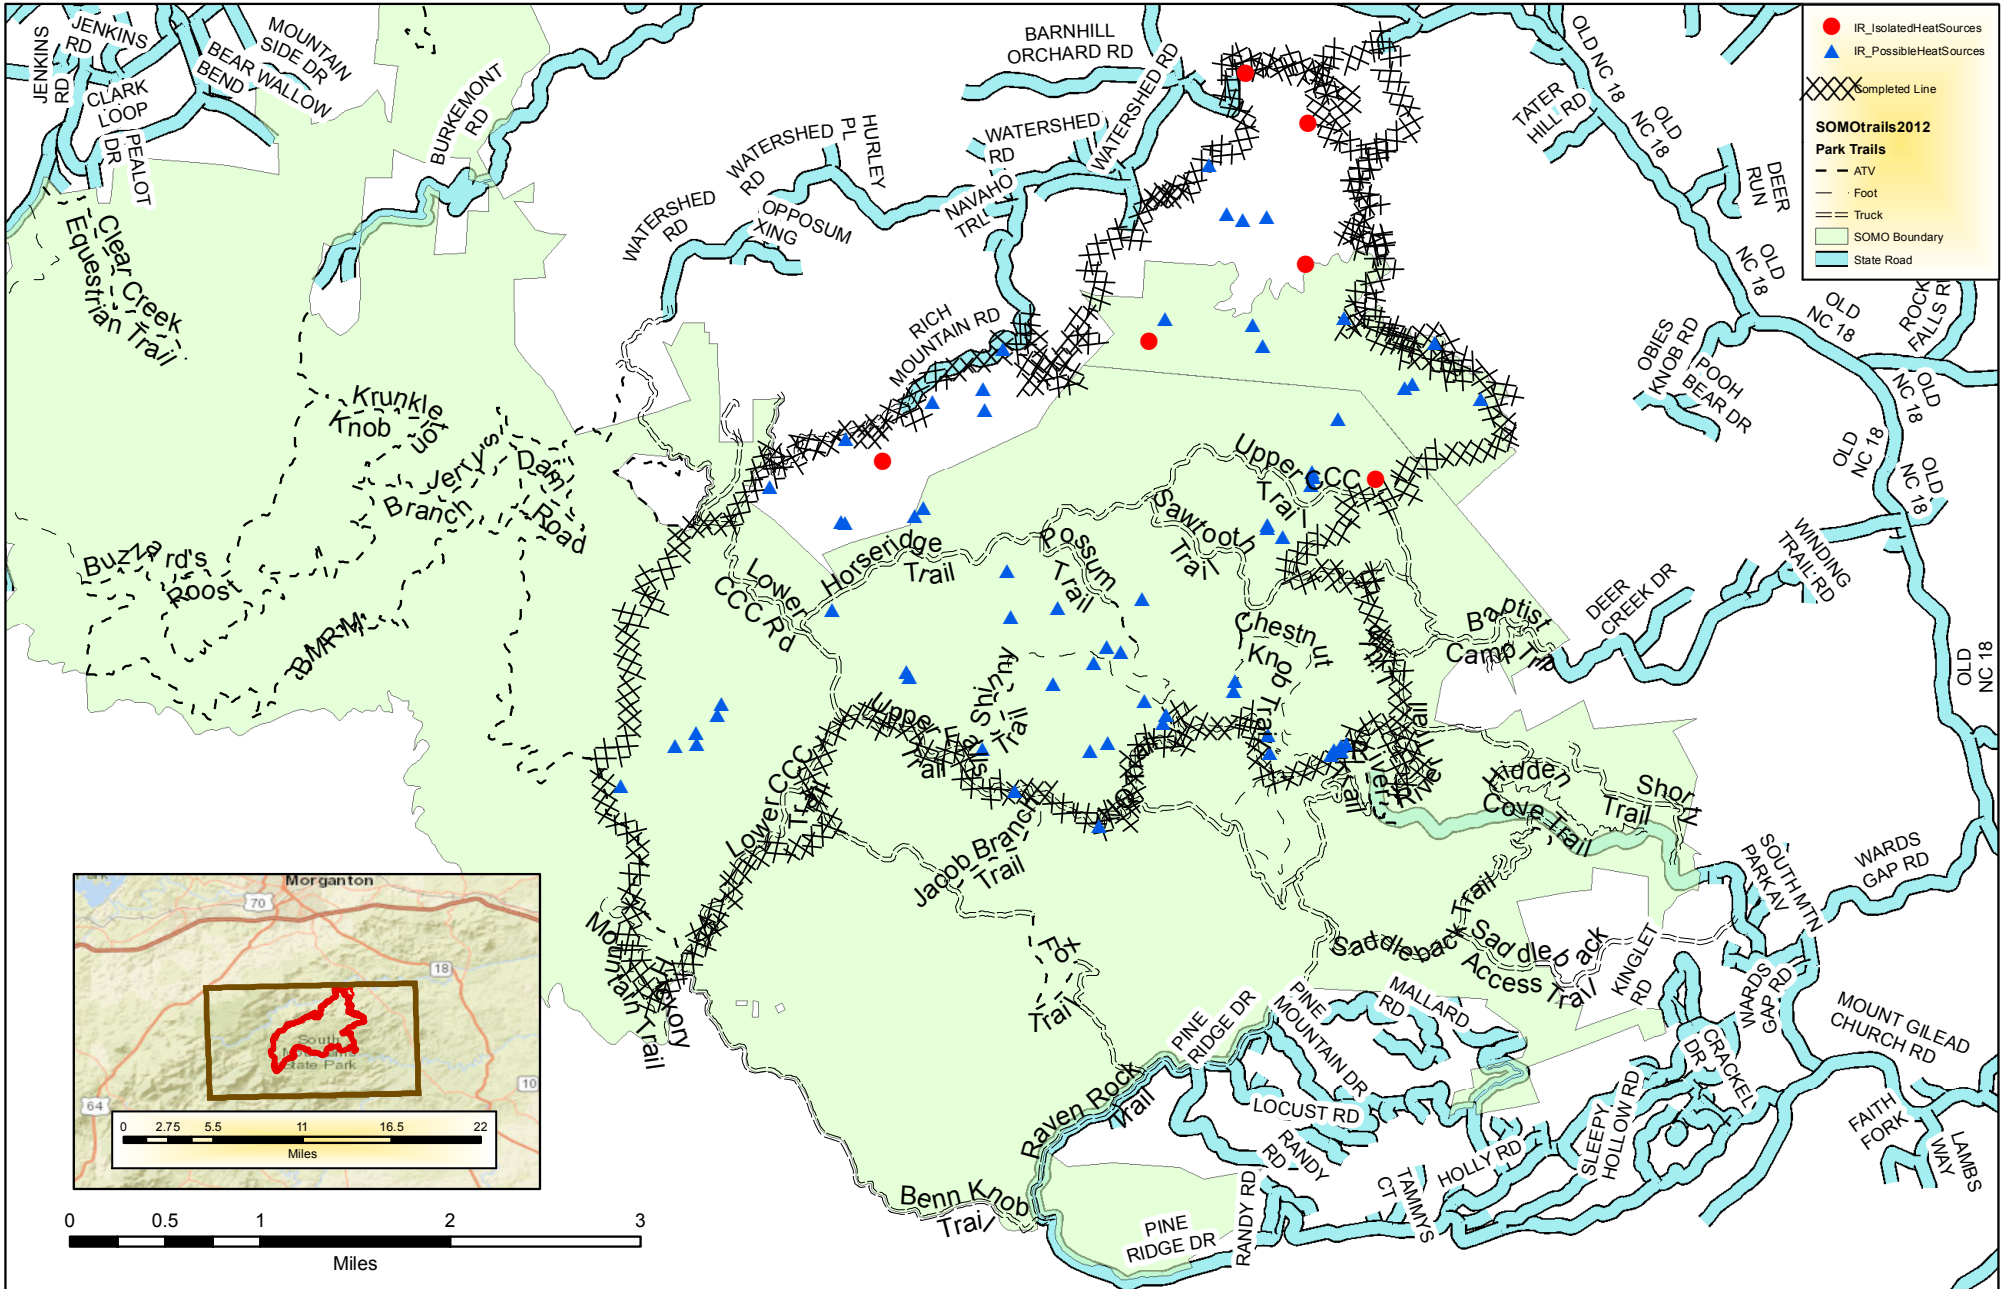

# Chestnut Knob Information Map

NC-NCS-1600043; Appr. acres: 6,435

Date: 11/26/2016

Perimeters shown are based on the best available information at the time of map production

Author: Florida Green Team