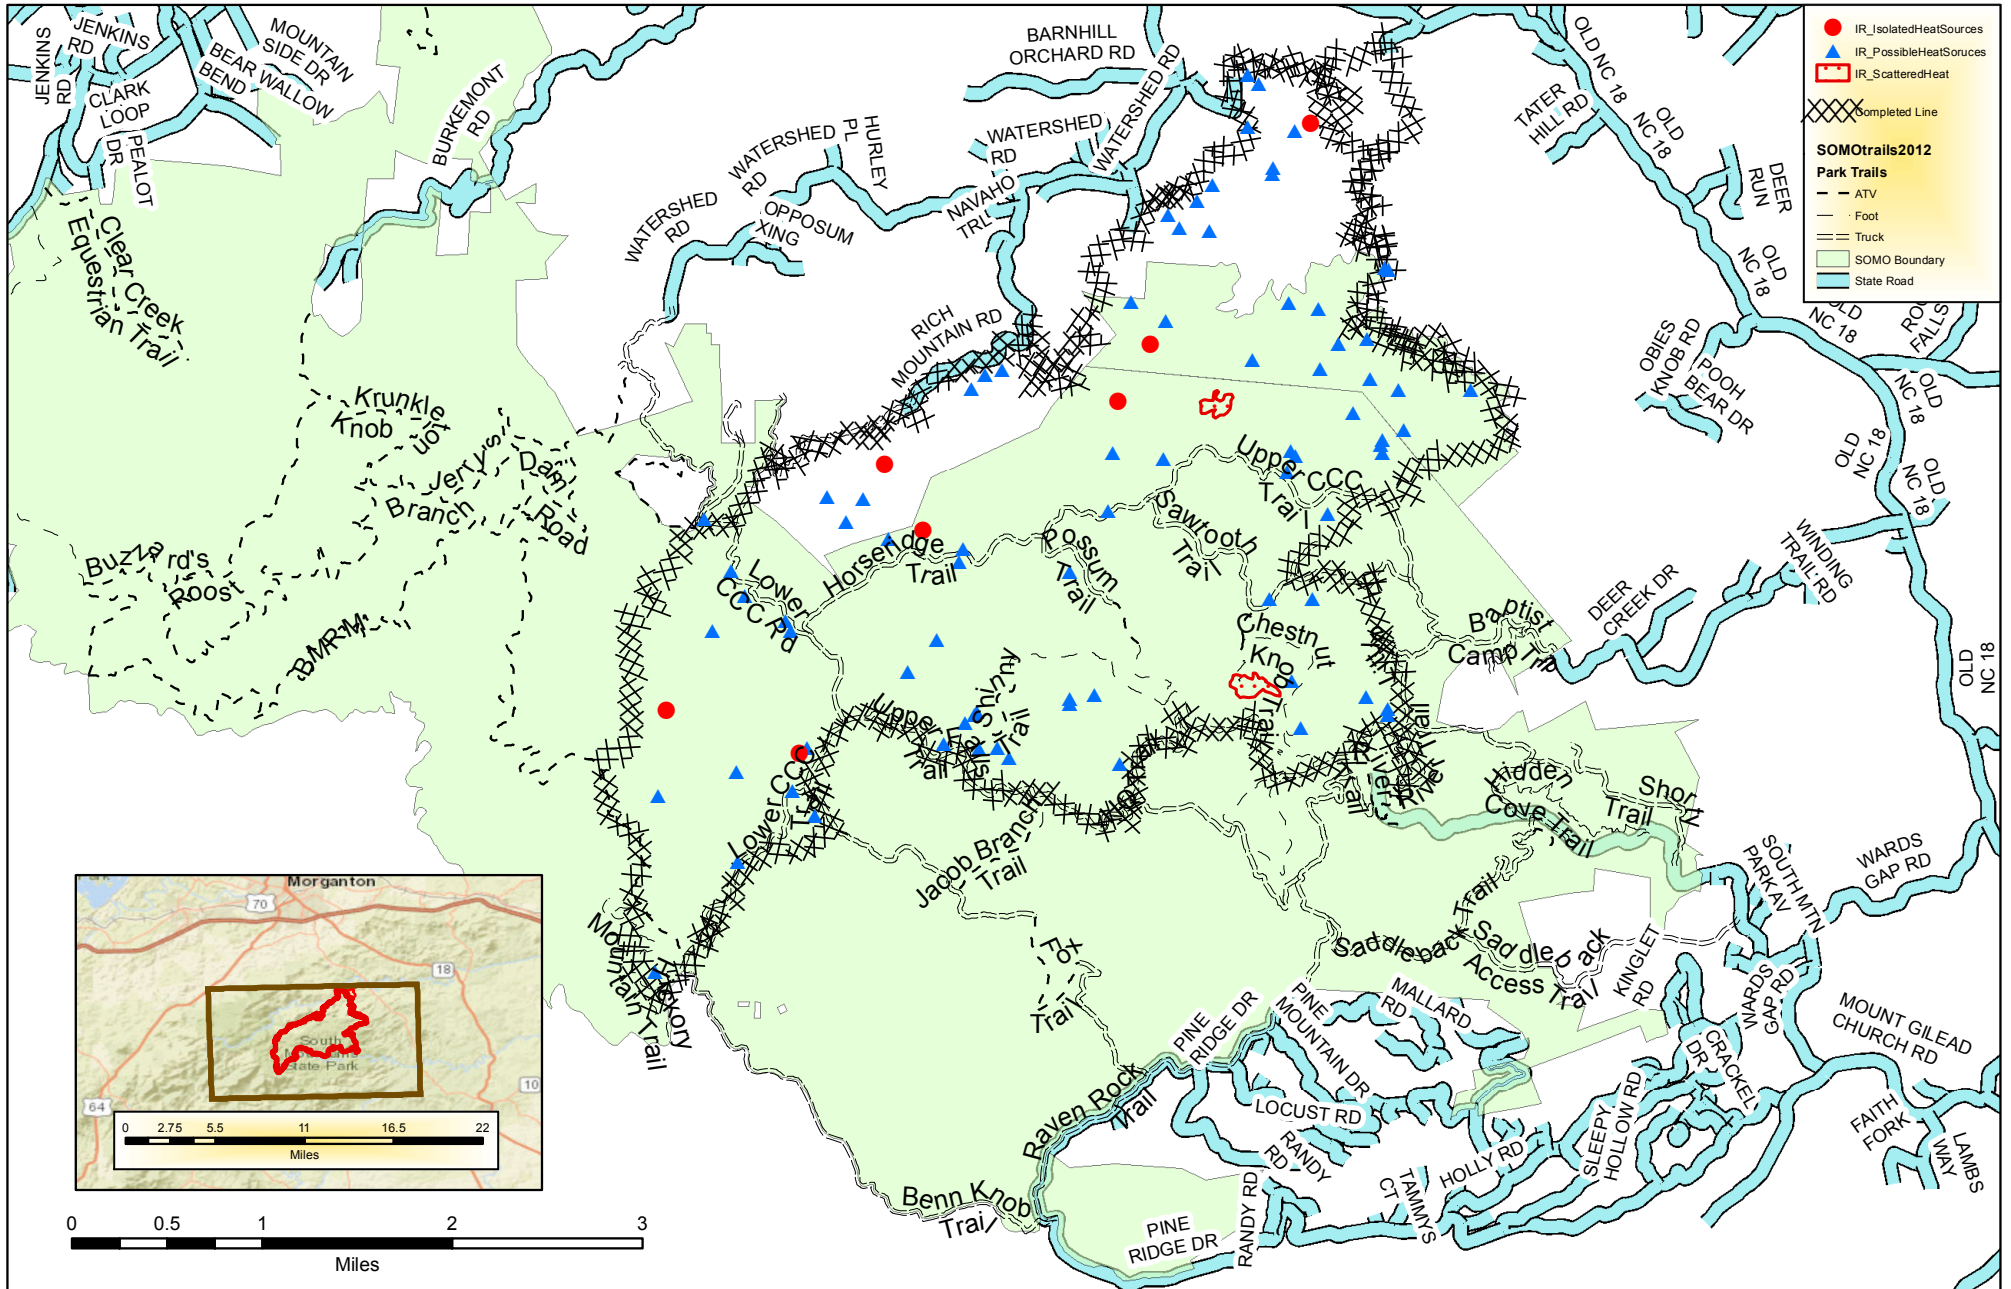

Chestnut Knob Information Map

NC-NCS-1600043; Appr. acres: 6,435

Legend

- IR_IsolatedHeatSources
- ▲ IR_PossibleHeatSources
- IR_ScatteredHeat
- ⊗ Completed Line
- SOMOTrails2012**
- Park Trails**
- - - ATV
- Foot
- == Truck
- ⊗ Completed Line
- ▭ SOMO Boundary
- State Road

Date: 11/27/2016

Perimeters shown are based on the best available information at the time of map production

Author: Florida Green Team