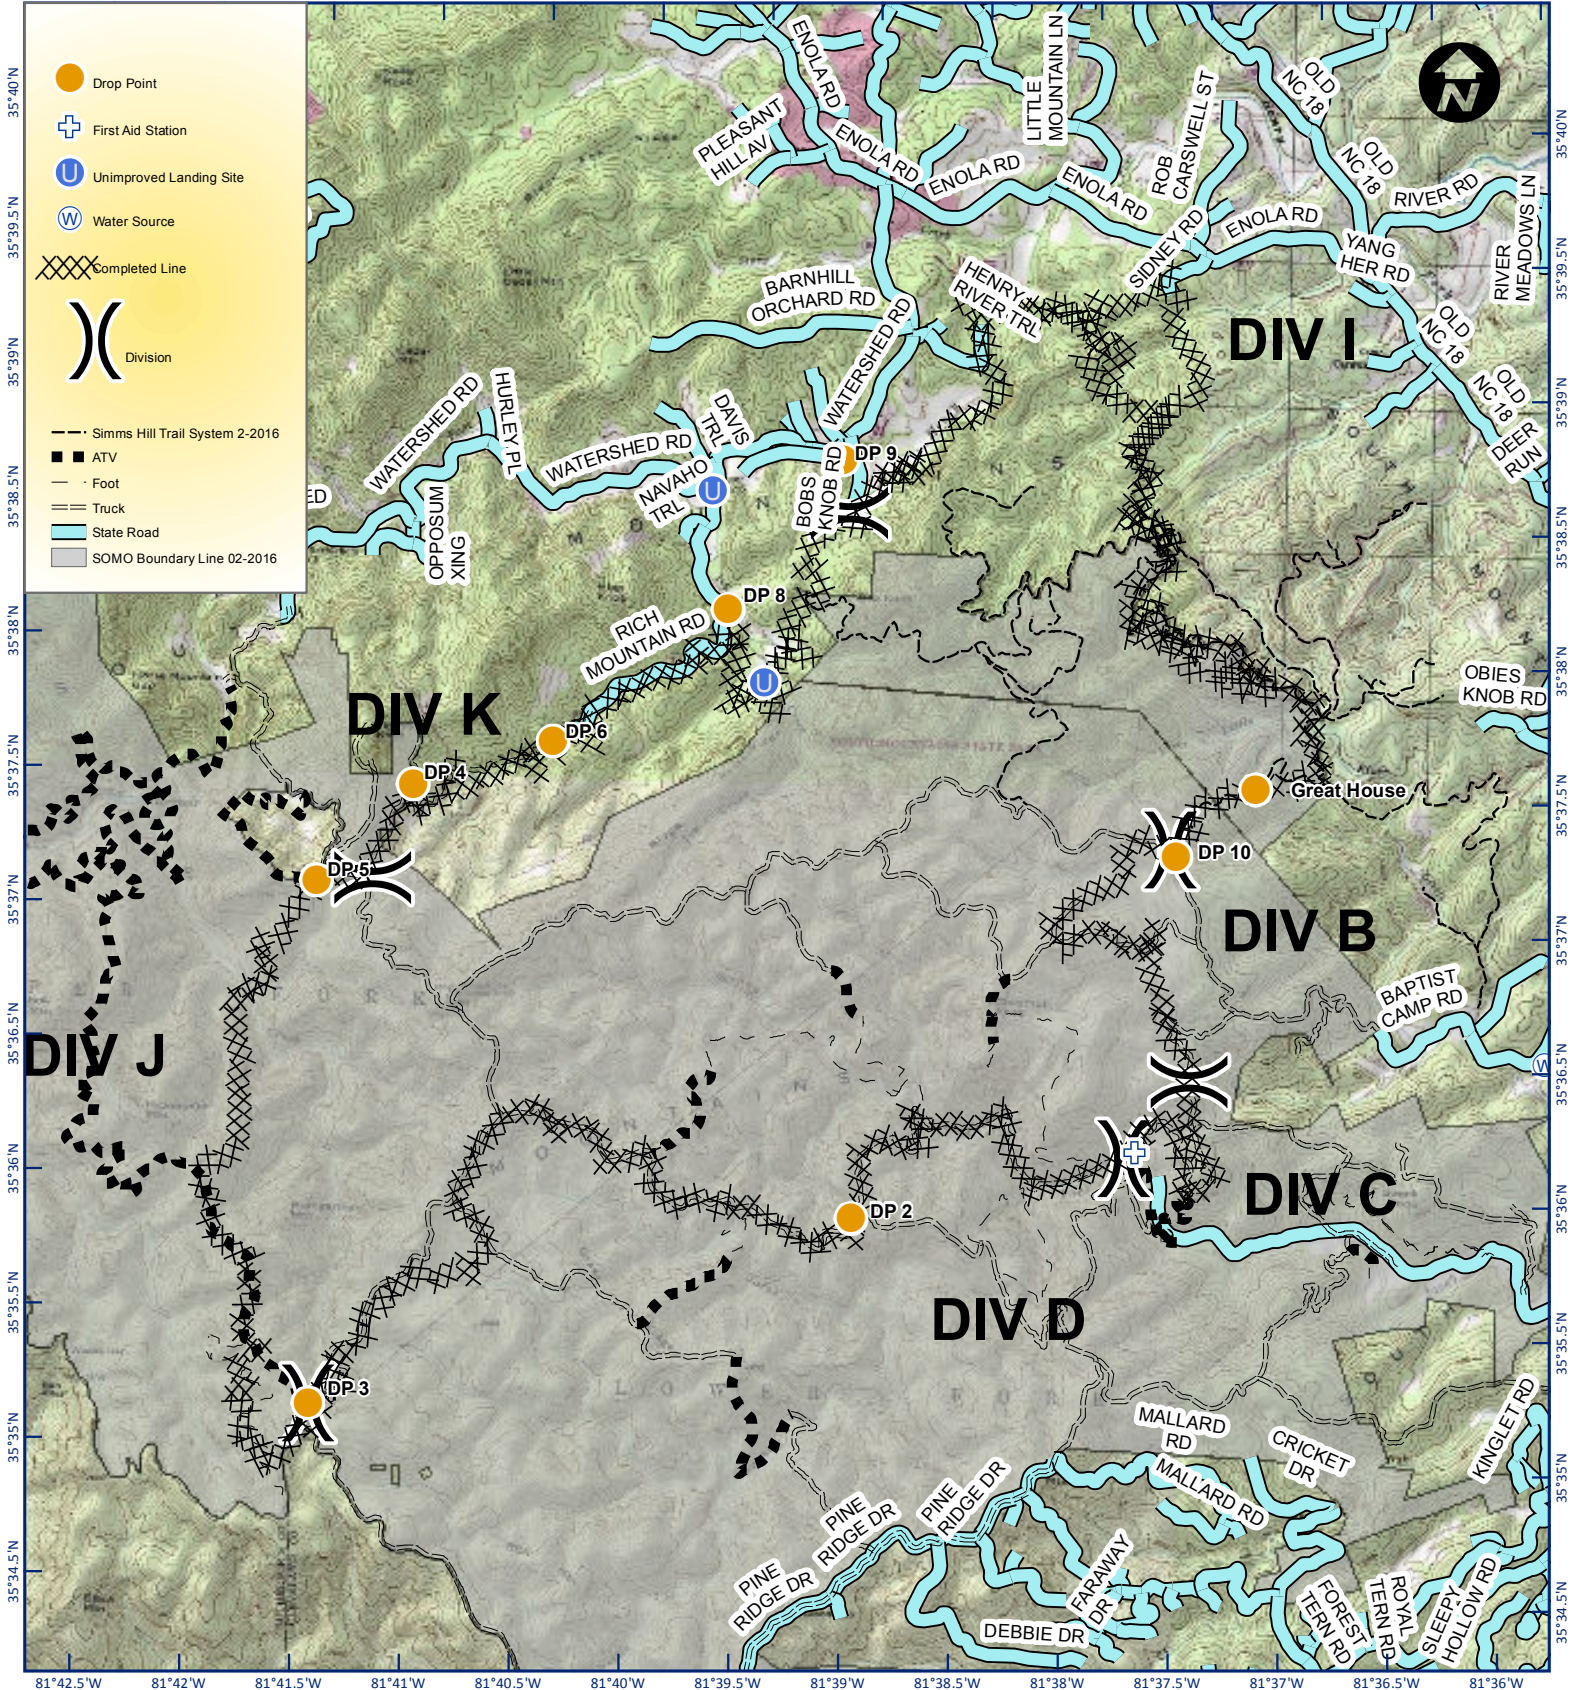

# Chestnut Knob IAP Map

NC-NCS-16-0043

Appr. acres: 6,435

11/29/16

0700-1900

81°42.5'W 81°42'W 81°41.5'W 81°41'W 81°40.5'W 81°40'W 81°39.5'W 81°39'W 81°38.5'W 81°38'W 81°37.5'W 81°37'W 81°36.5'W 81°36'W

Perimeters shown are based on the best available information at the time of map production. Latest intel collected Nov 28, 2016

Nov 28, 2016 1501 hrs  
Map Datum: NAD83 SP Meters  
Author: Florida Green Team