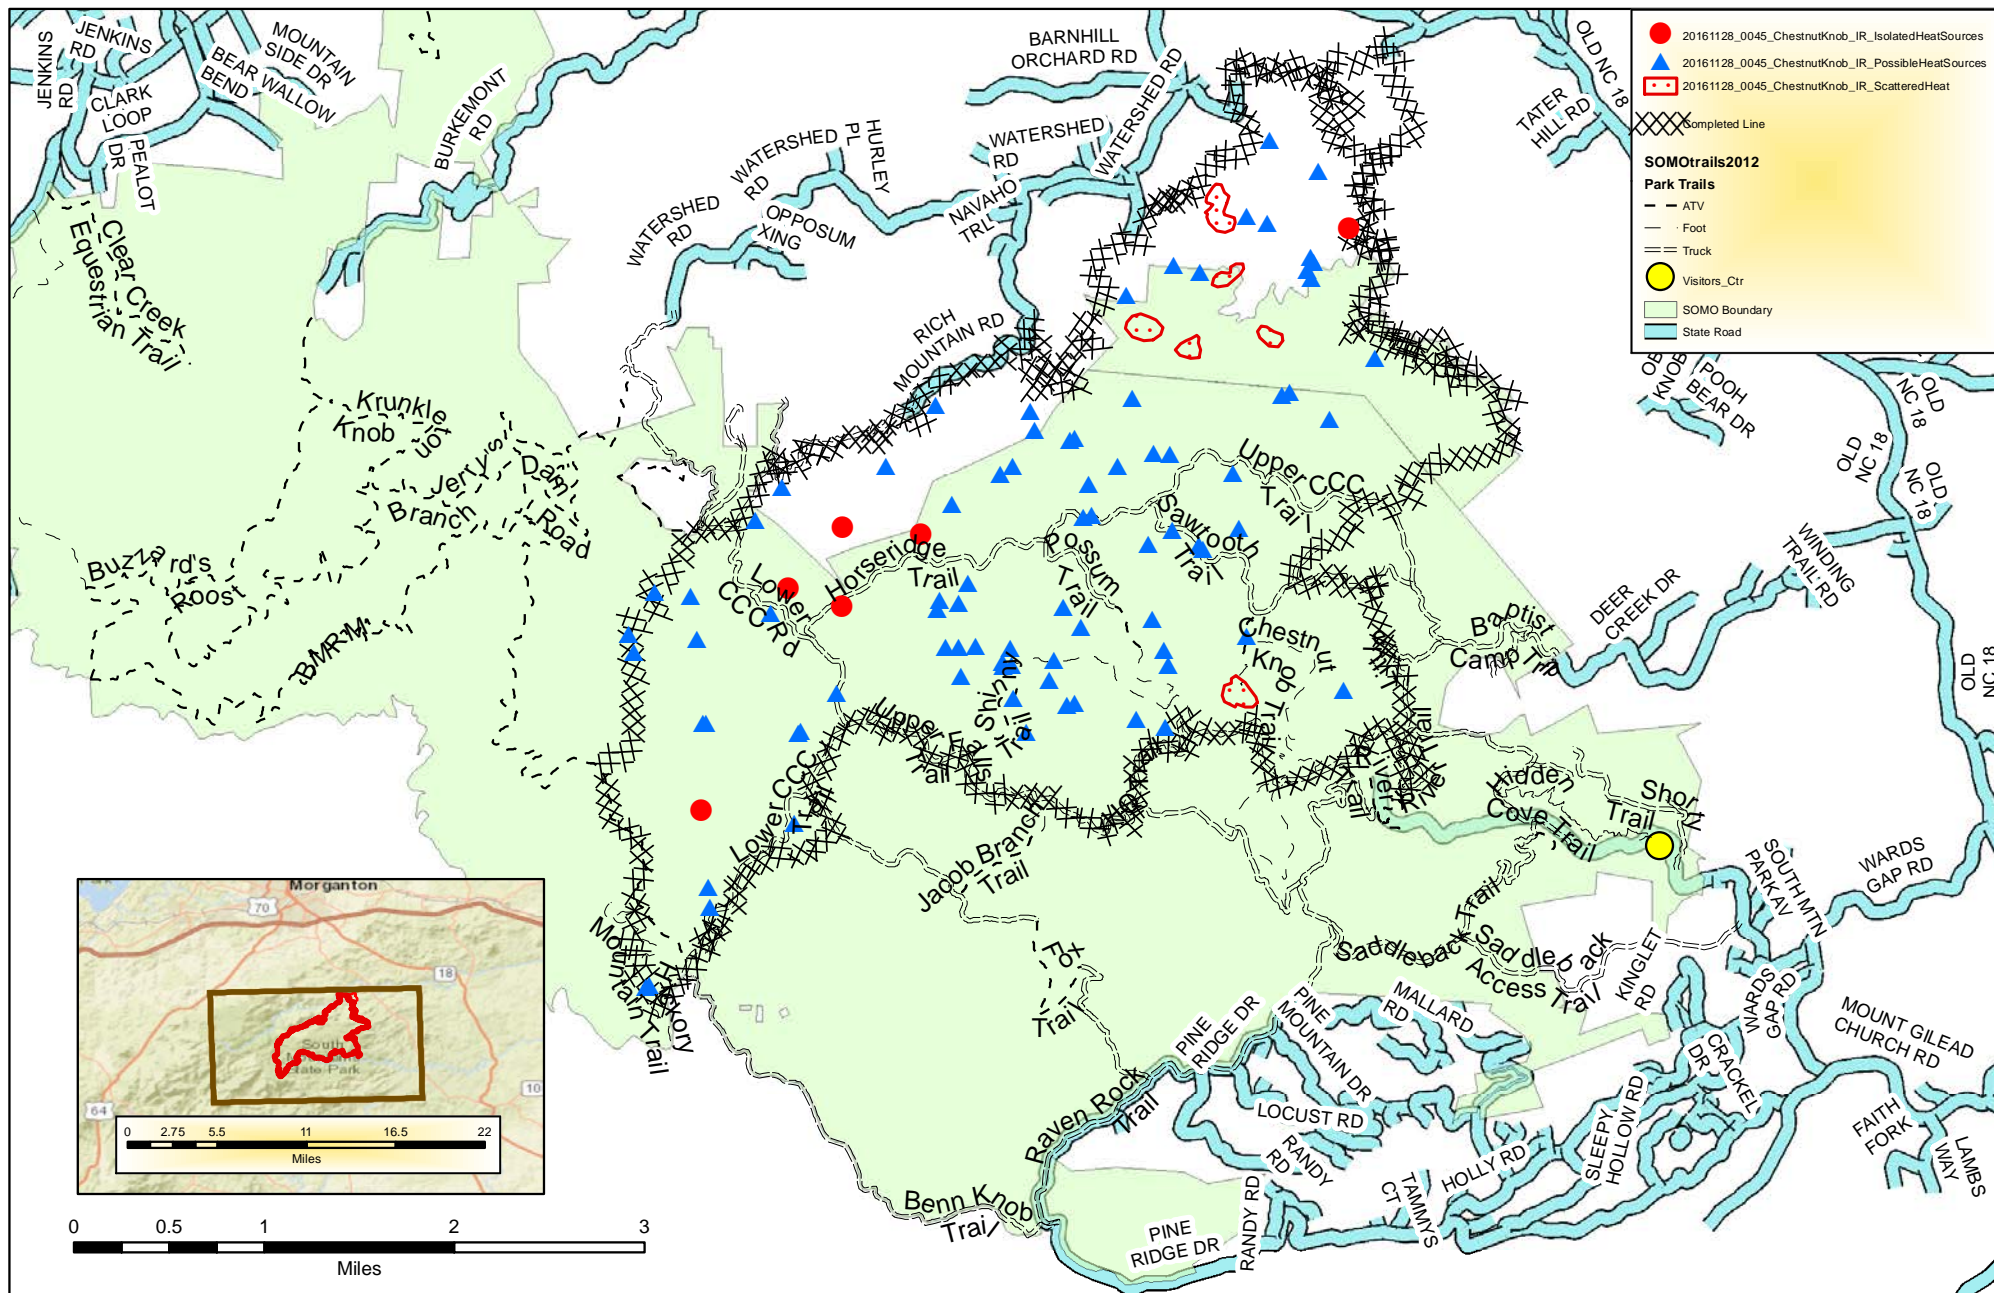

Chestnut Knob Information Map

NC-NCS-1600043; Appr. acres: 6,435

- 20161128_0045_ChestnutKnob_IR_IsolatedHeatSources
- ▲ 20161128_0045_ChestnutKnob_IR_PossibleHeatSources
- 20161128_0045_ChestnutKnob_IR_ScatteredHeat
- Completed Line
- SOMOtrails2012**
- Park Trails**
- ATV
- Foot
- Truck
- Visitors_Ctr
- SOMO Boundary
- State Road

Date: 11/28/2016

Perimeters shown are based on the best available information at the time of map production

Author: Florida Green Team