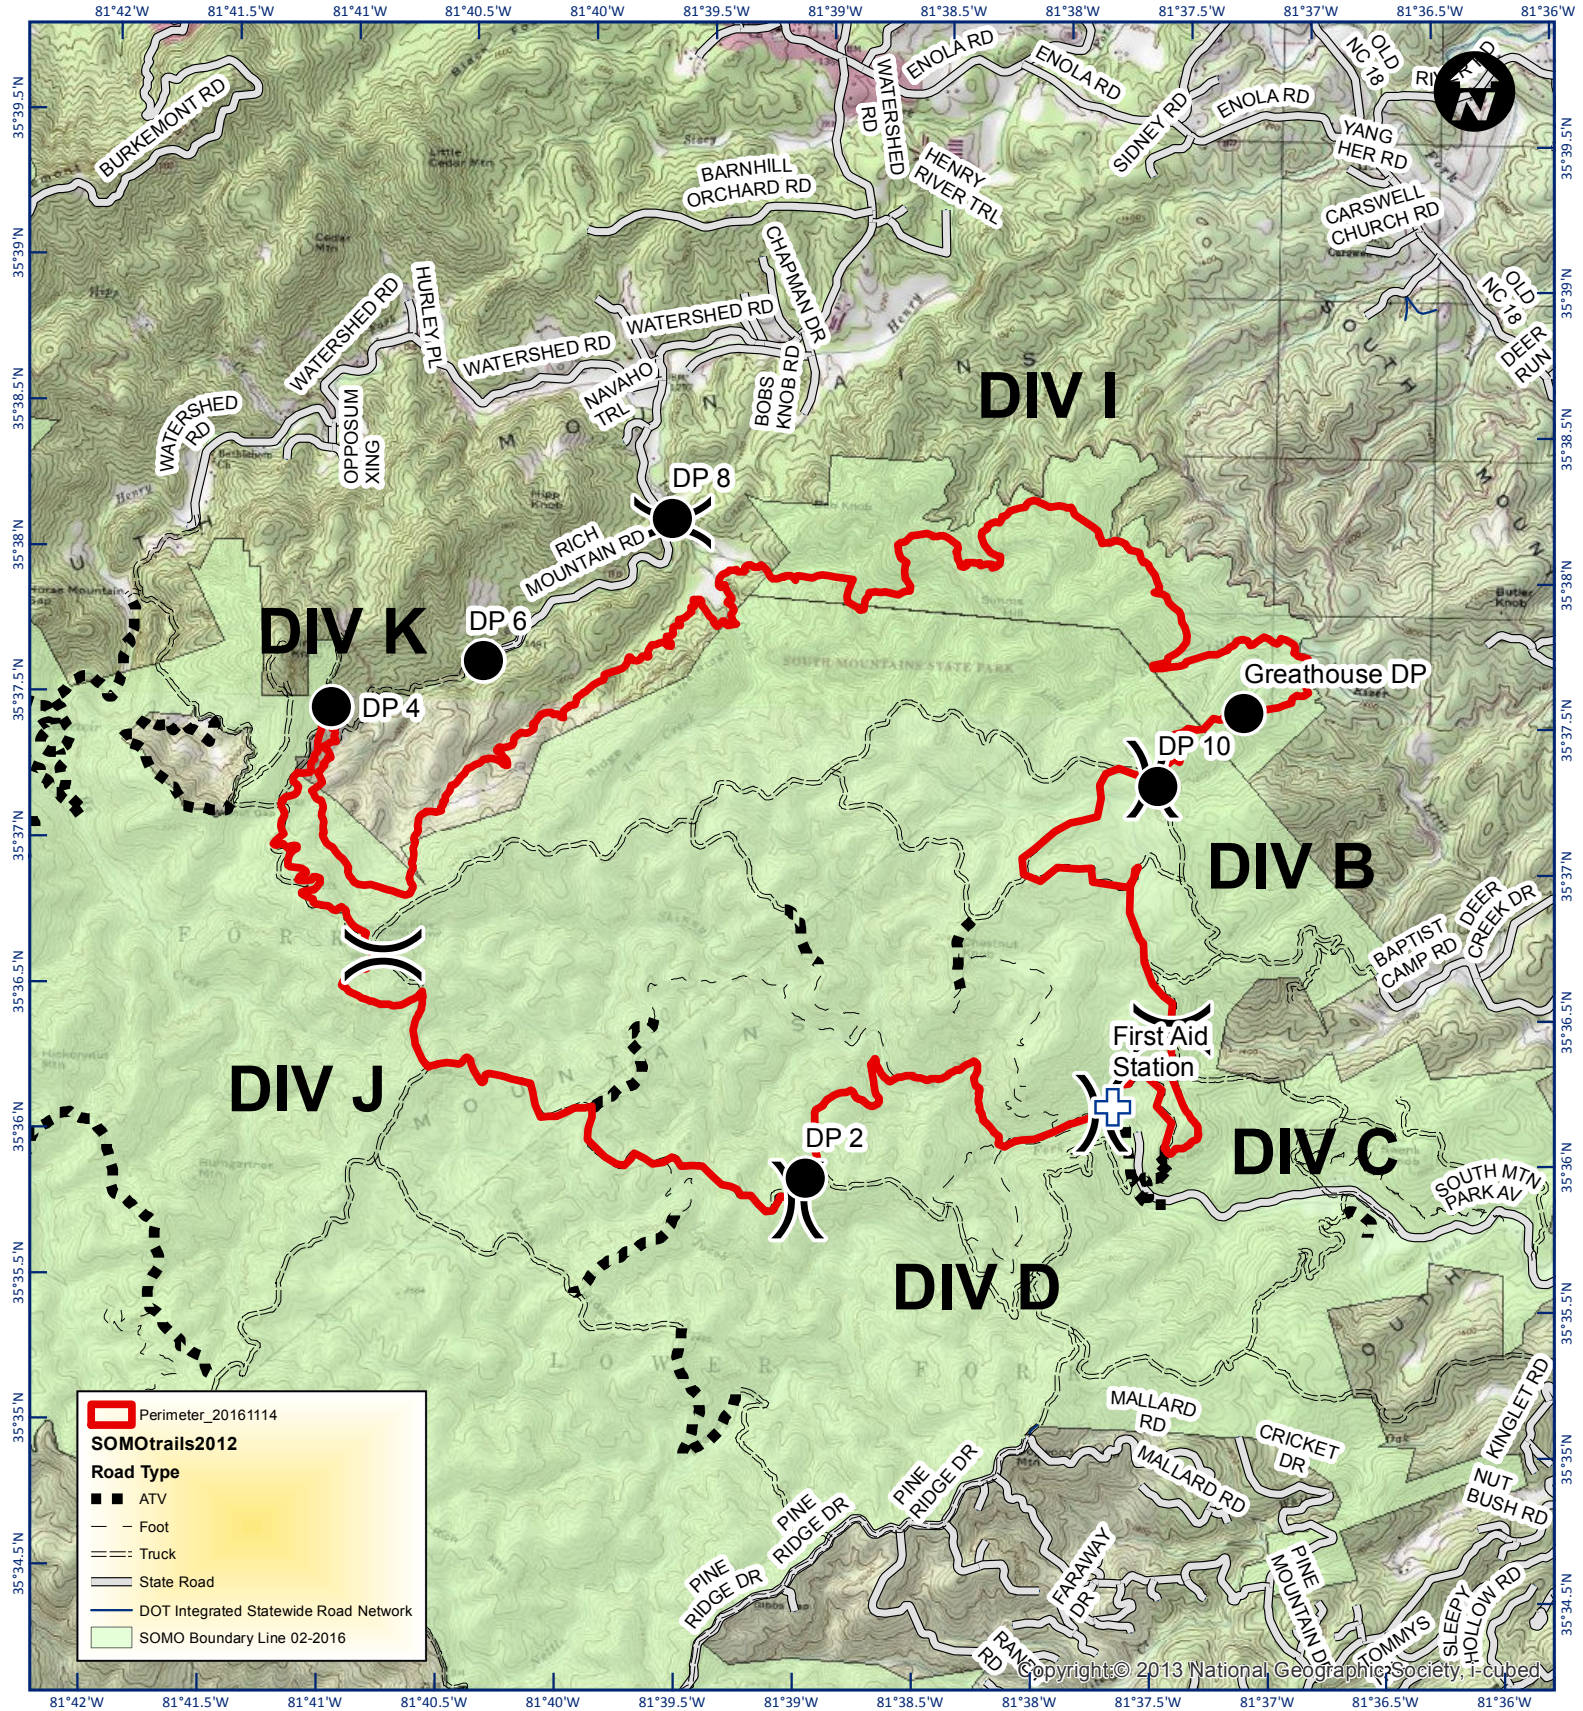

Chestnut Knob IAP Map

NC-NCS-160043
Approximate Acres: 3878

November 15, 2016

0700-1900

Perimeter_20161114

SOMOtrails2012

Road Type

- ATV
- Foot
- Truck
- State Road
- DOT Integrated Statewide Road Network
- SOMO Boundary Line 02-2016

Perimeters shown are based on the best available information at the time of map production. Latest intel collected 11/14/2016

11/14/2016 @ 1800
Map Datum: NAD83 SP Meters
Author: S Crosby