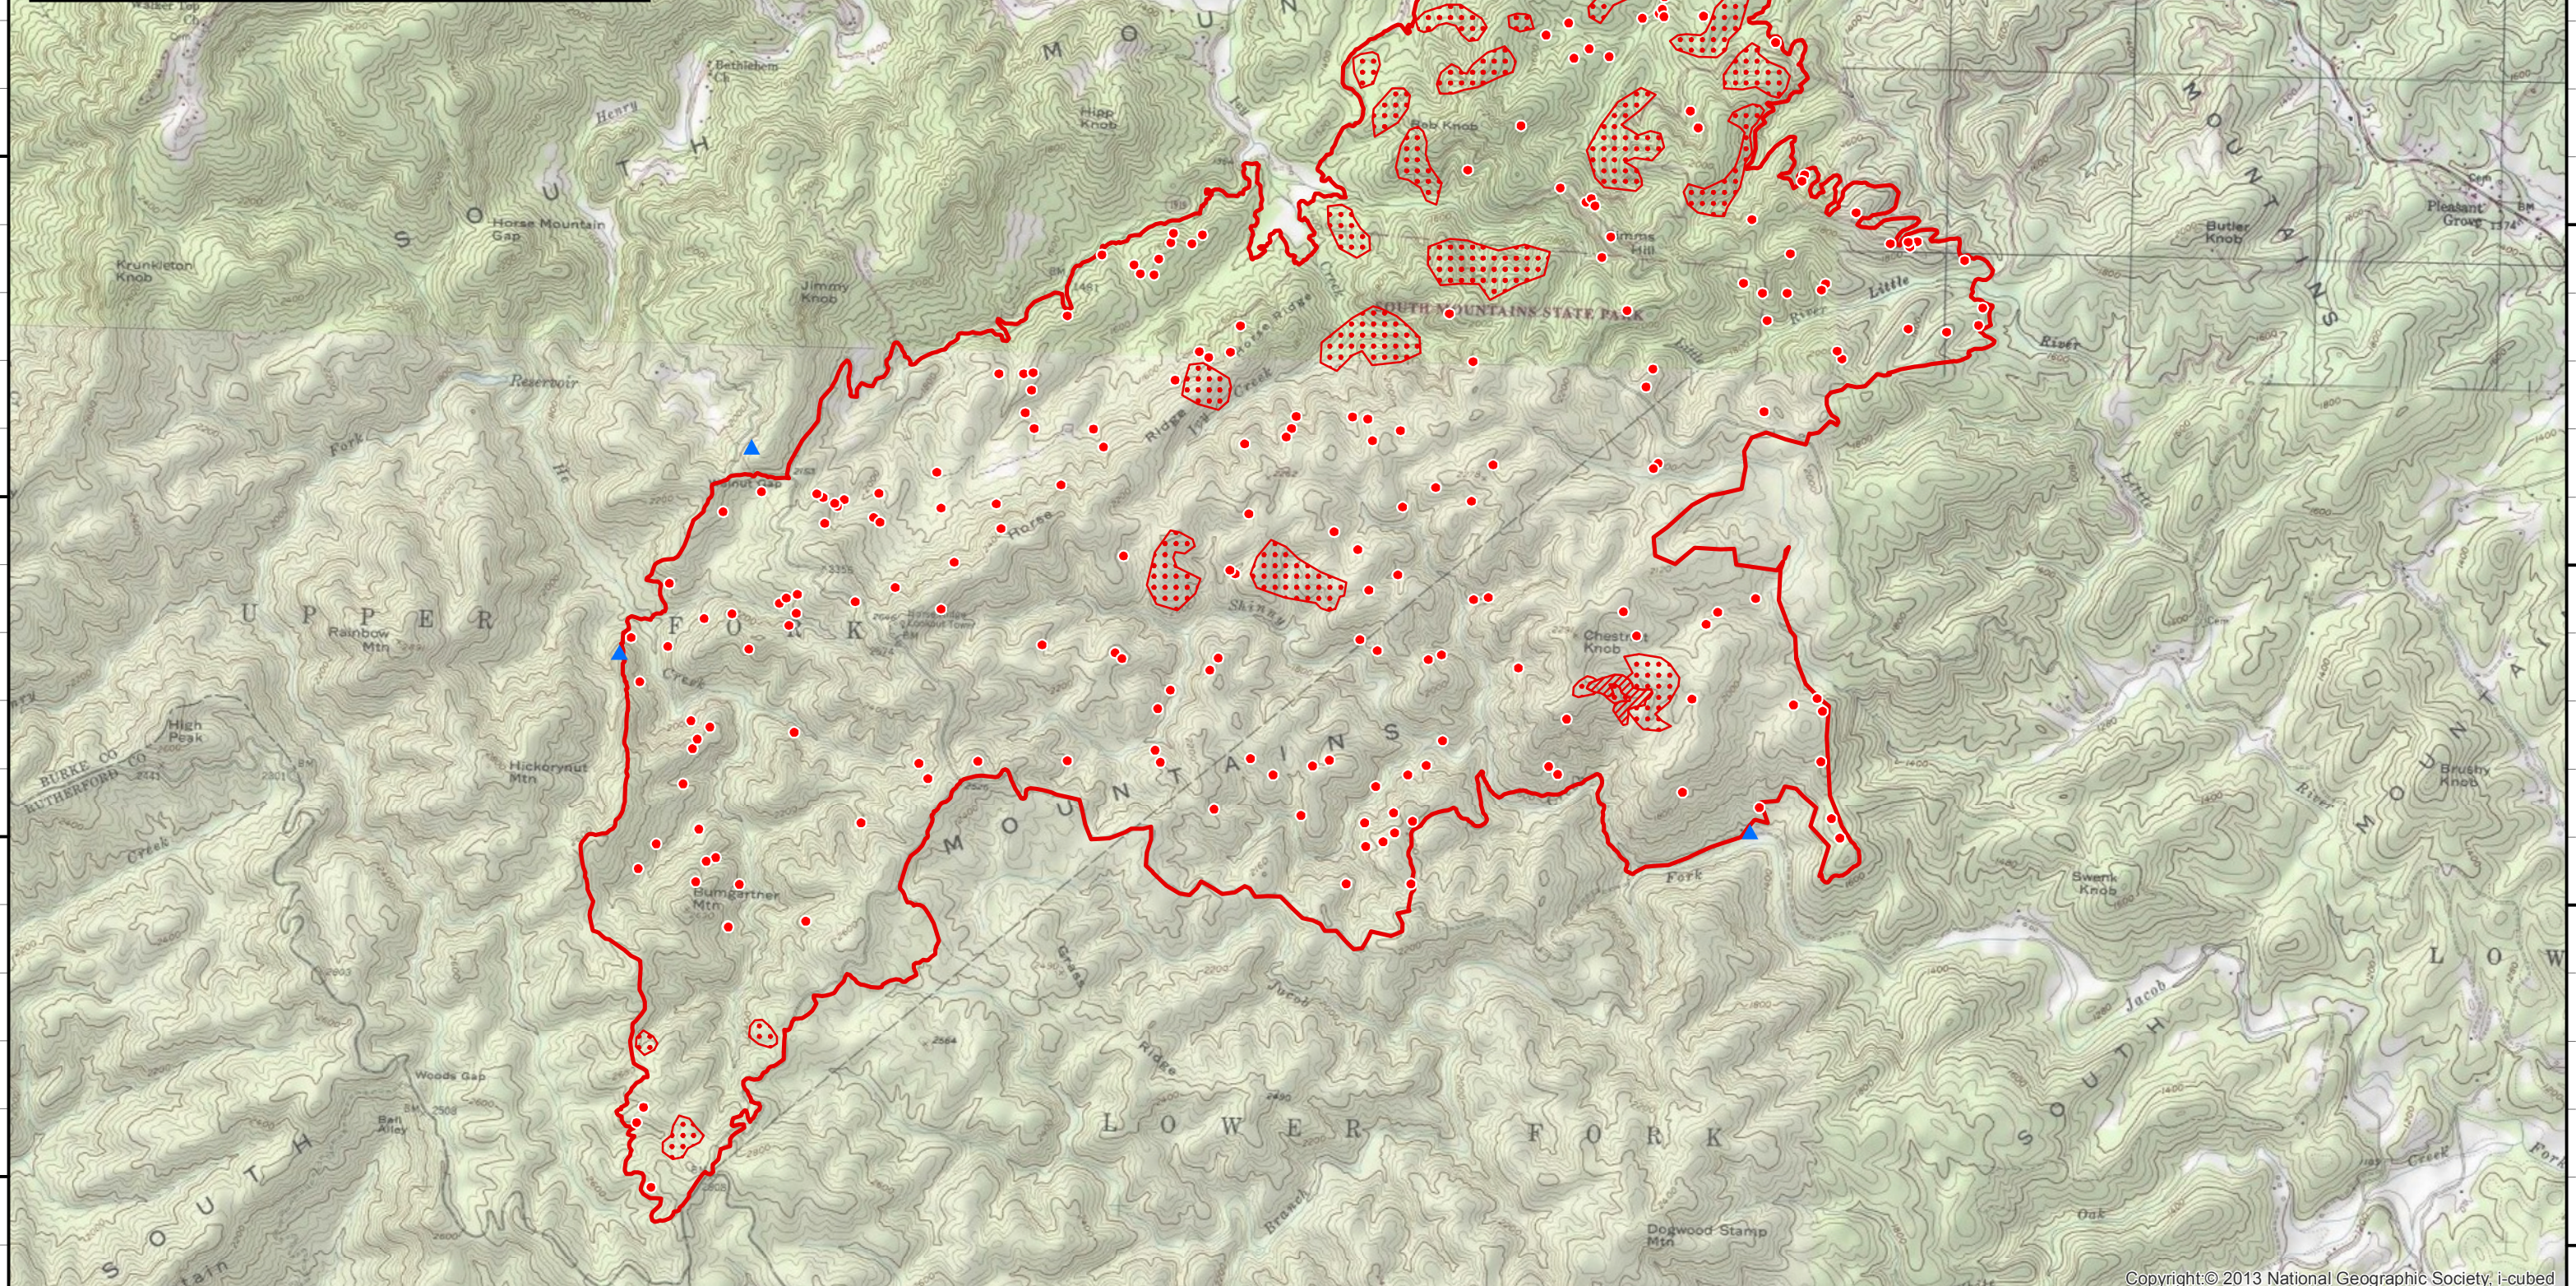

81°44'W 81°43'W 81°42'W 81°41'W 81°40'W 81°39'W 81°38'W 81°37'W 81°36'W 81°35'W

Chestnut Knob Infrared Map
NC-NCS-160043
Map Date: 11/22/2016
Imagery Date: 11/22/2016
Imagery Time: 0100 EST
IR Interpreted Acres: 6435
IRIN: Elise Bowne

- Isolated Heat Sources
- ▲ Possible Heat Sources
- Heat Perimeter
- Intense Heat
- Scattered Heat

Datum: NAD83 (CORS96)

0 0.125 0.25 0.5 0.75 1 Miles

81°43'W 81°42'W 81°41'W 81°40'W 81°39'W 81°38'W 81°37'W 81°36'W 81°35'W