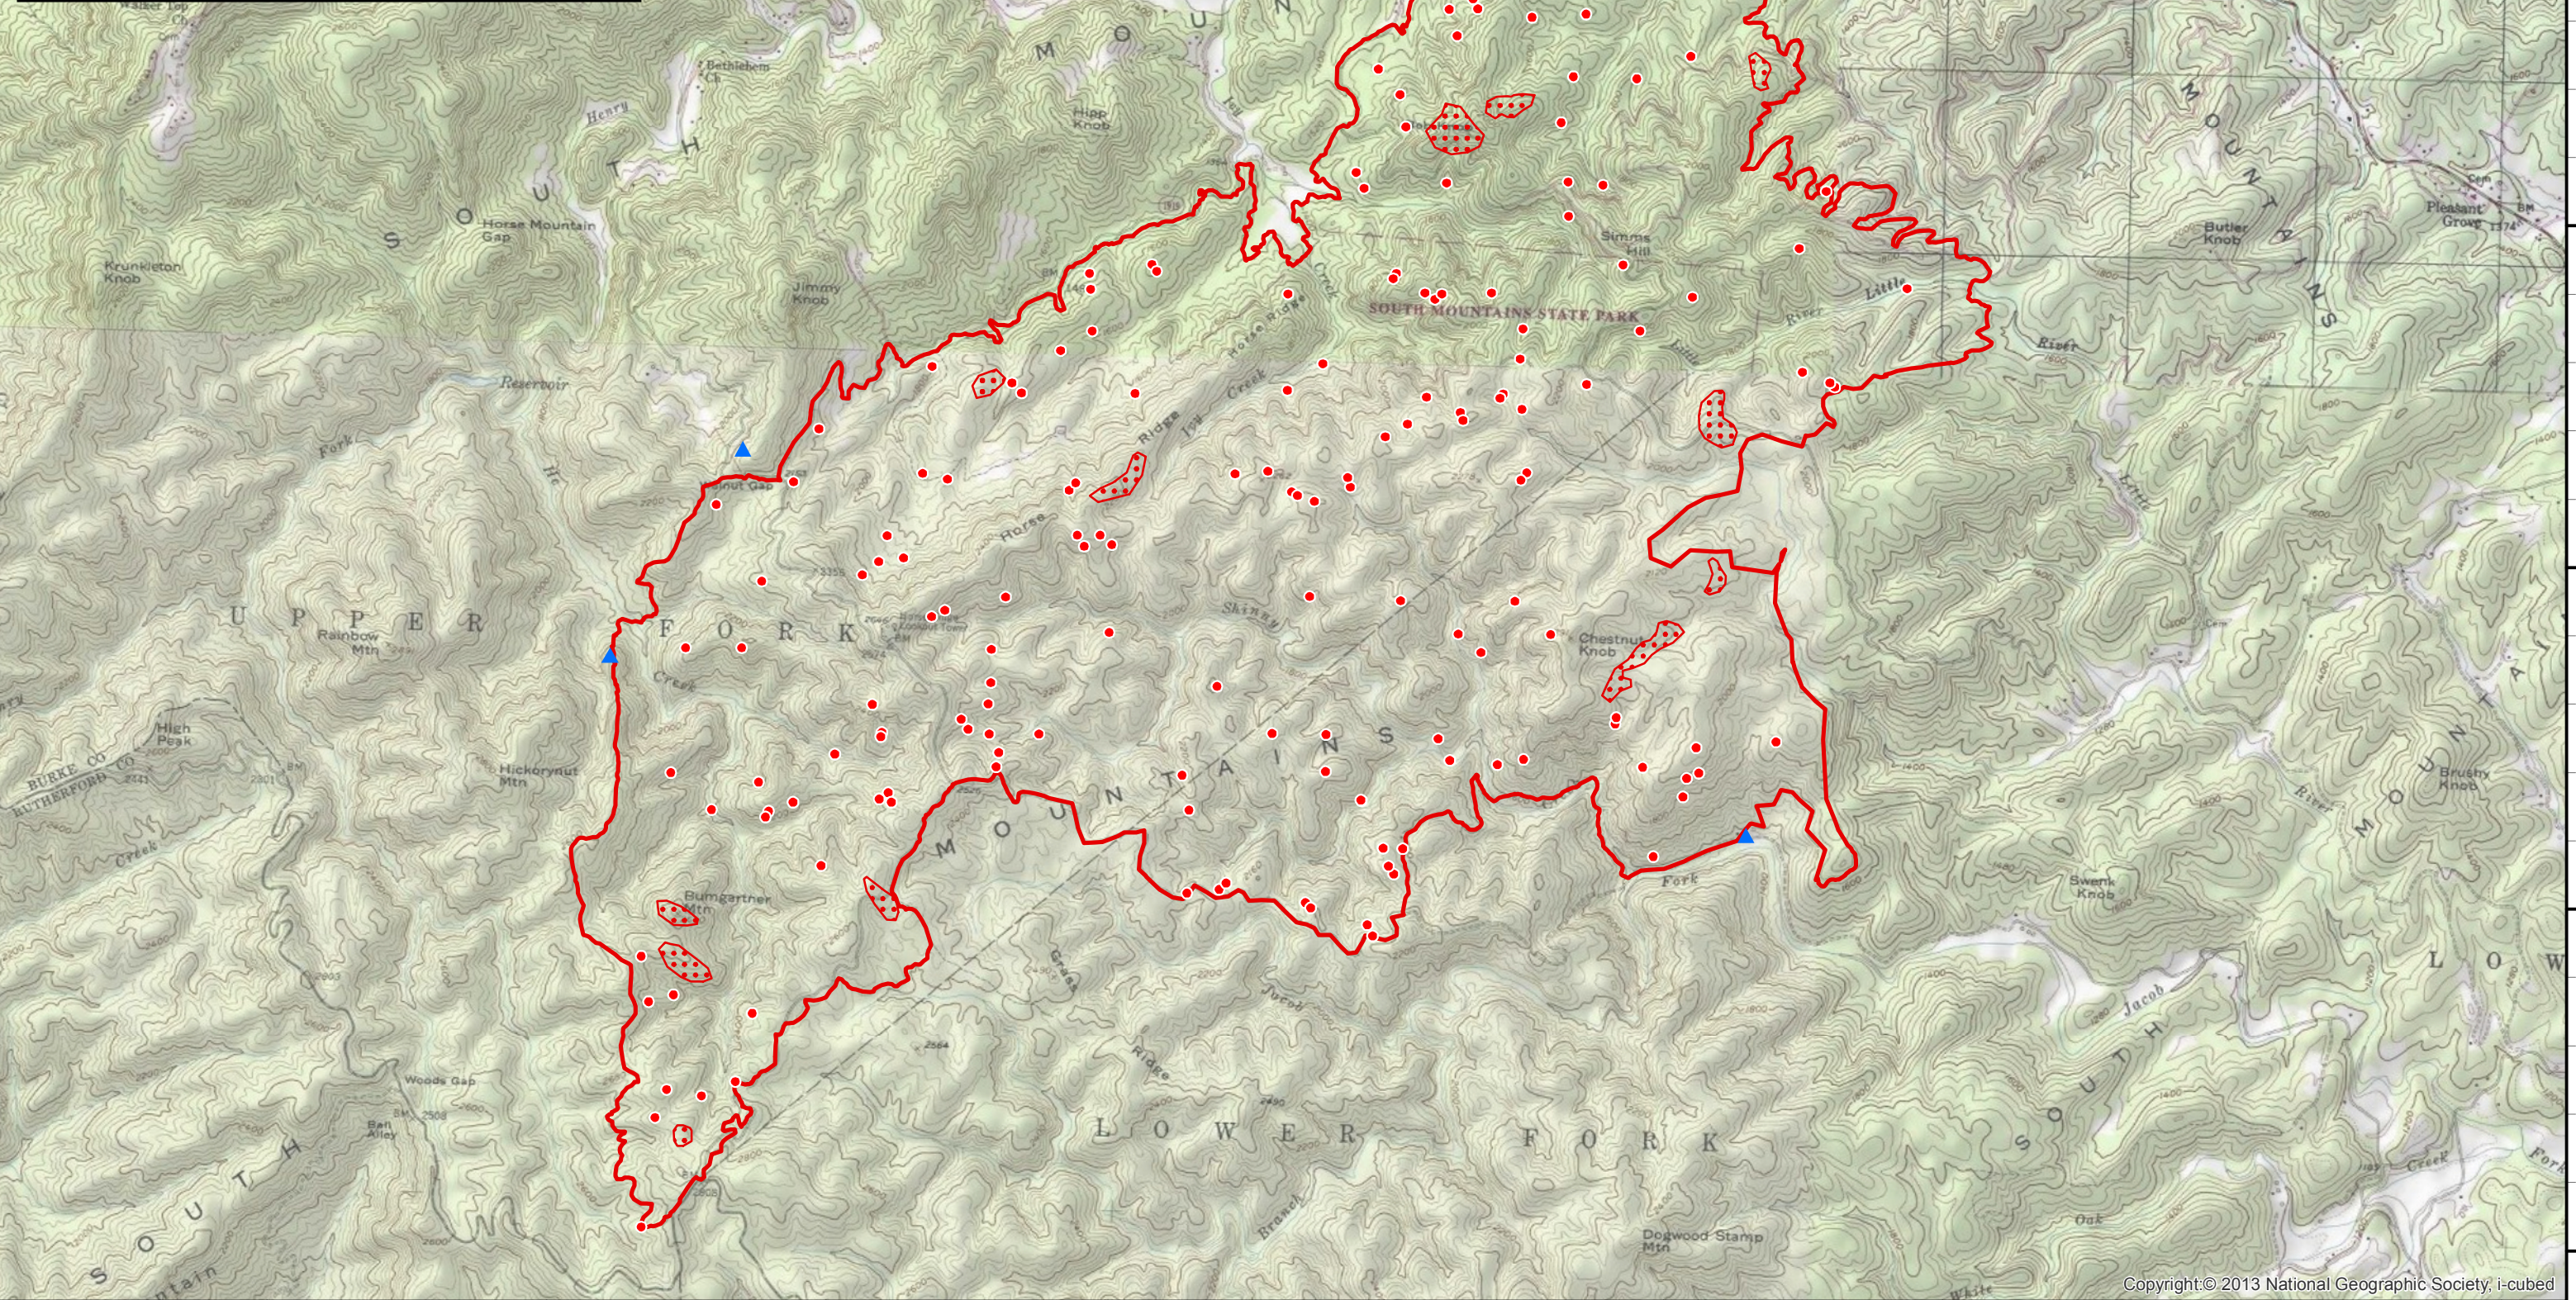

81°44'W 81°43'W 81°42'W 81°41'W 81°40'W 81°39'W 81°38'W 81°37'W 81°36'W 81°35'W

Chestnut Knob Infrared Map
NC-NCS-160043
Map Date: 11/23/2016
Imagery Date: 11/22/2016
Imagery Time: 2346 EST
IR Interpreted Acres: 6435
IRIN: Elise Bowne

- Isolated Heat Sources
- Heat Perimeter
- Intense Heat
- Scattered Heat

Datum: NAD83 (CORS96)

0 0.125 0.25 0.5 0.75 1 Miles

81°43'W 81°42'W 81°41'W 81°40'W 81°39'W 81°38'W 81°37'W 81°36'W 81°35'W