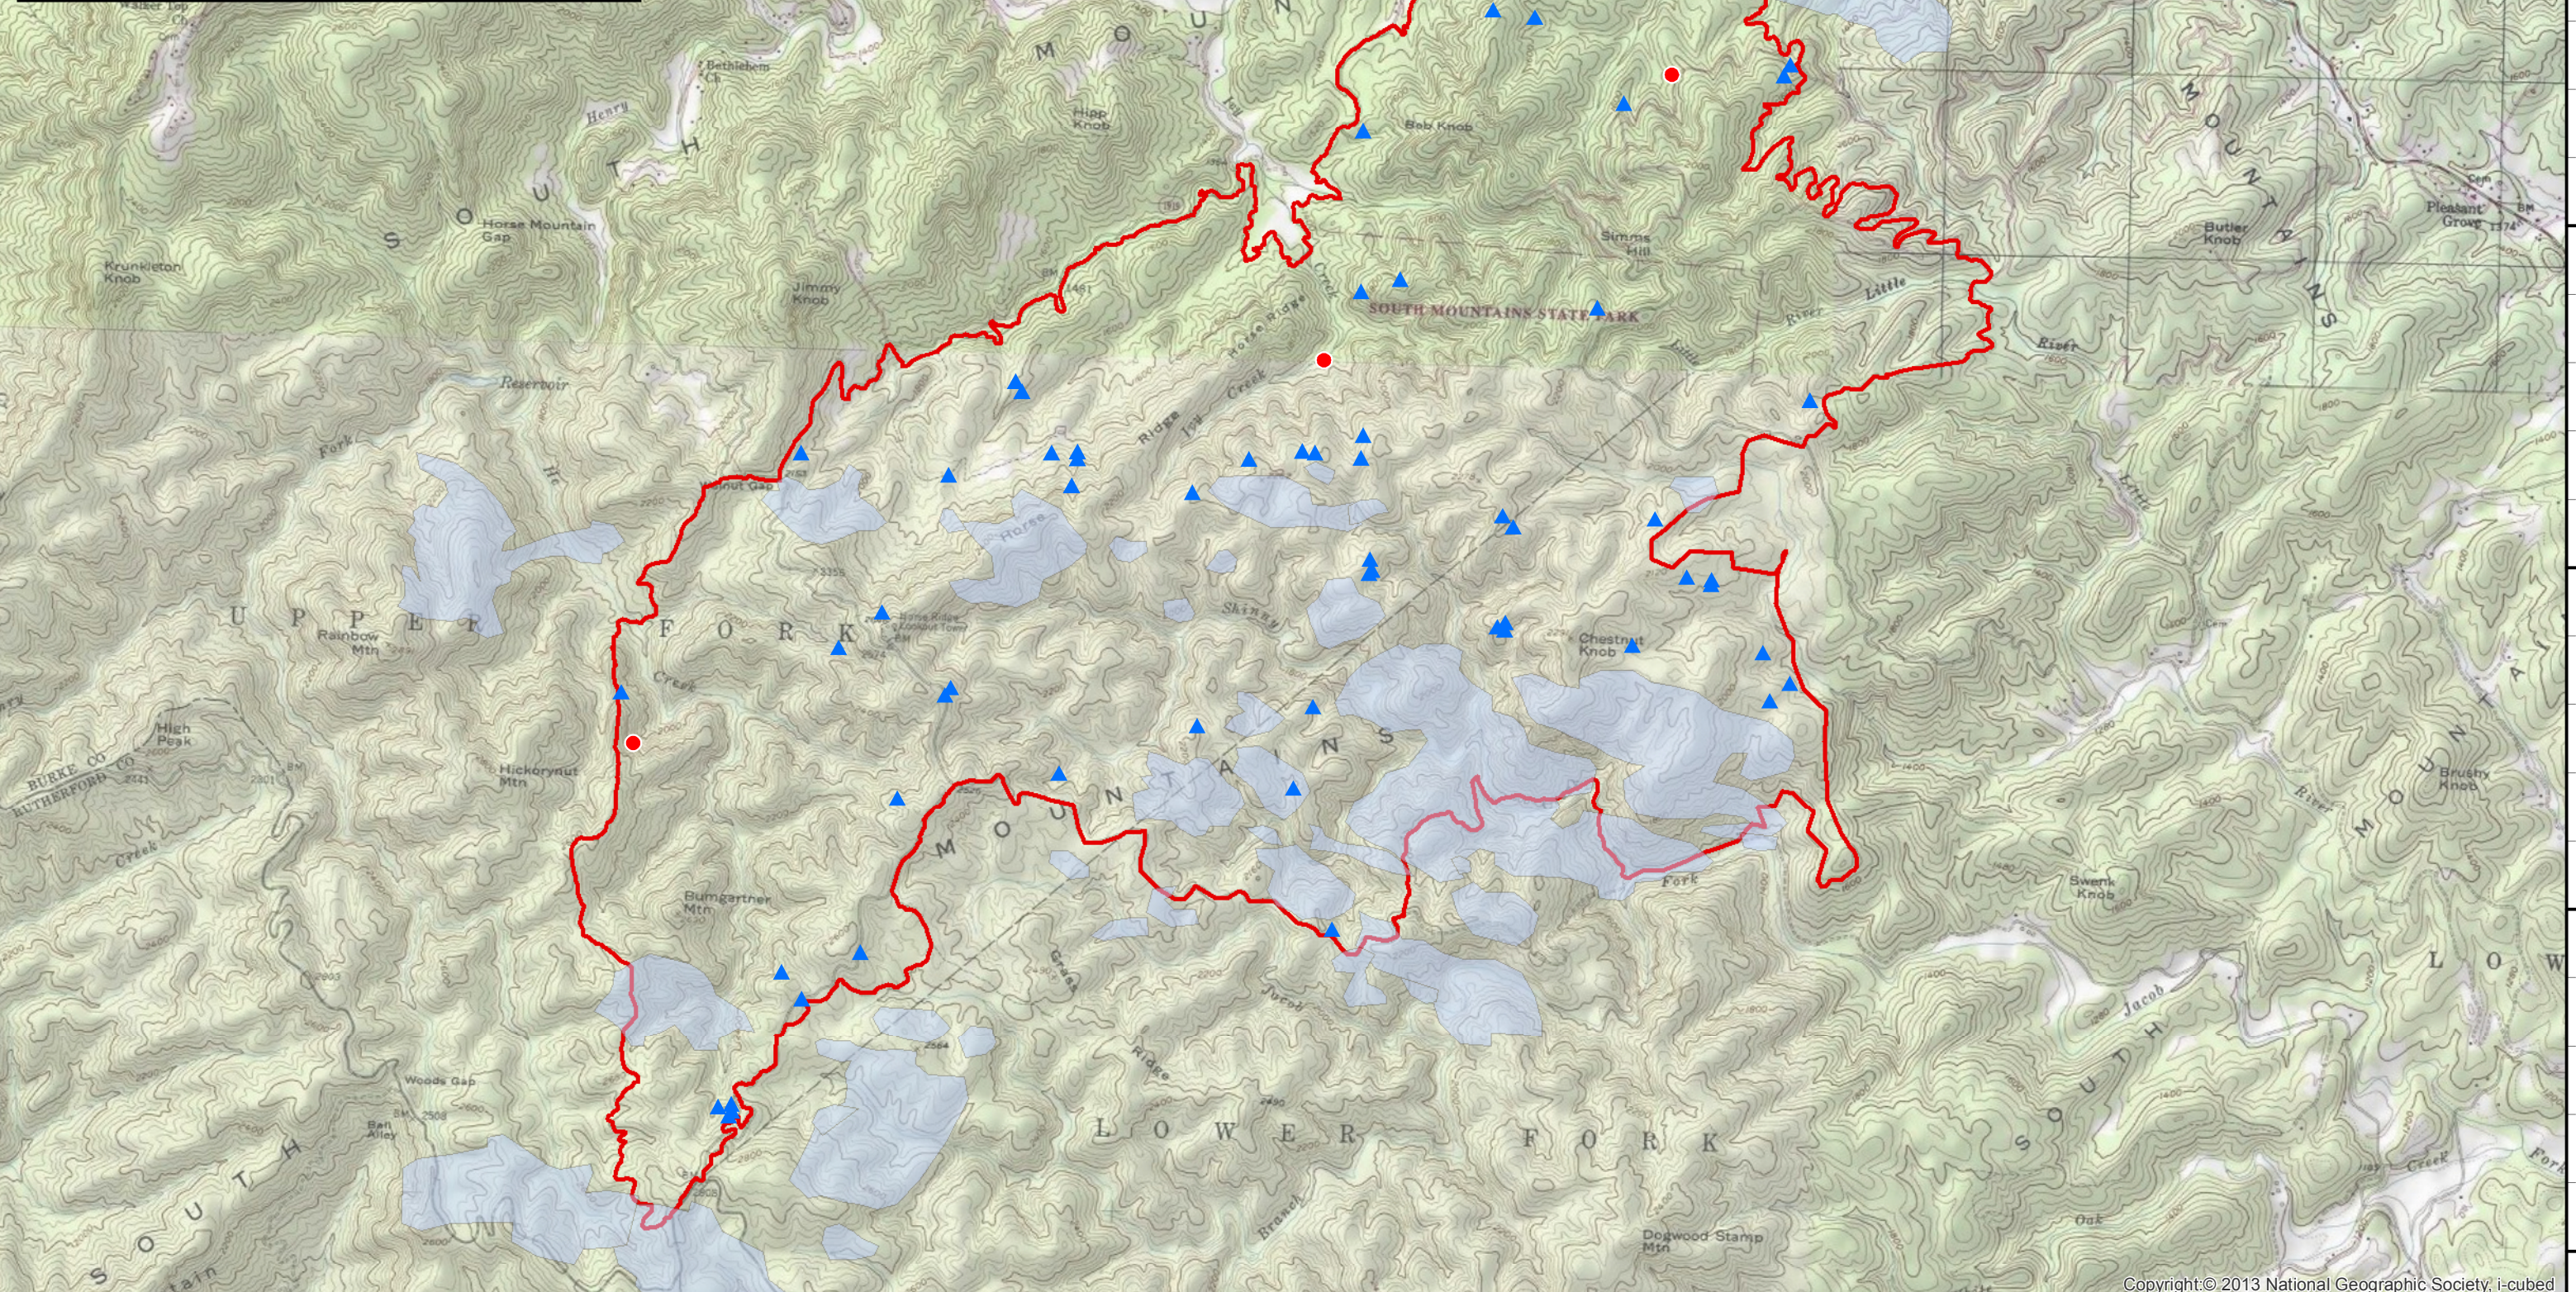

81°44'W 81°43'W 81°42'W 81°41'W 81°40'W 81°39'W 81°38'W 81°37'W 81°36'W 81°35'W

Chestnut Knob Infrared Map
NC-NCS-160043
Map Date: 11/25/2016
Imagery Date: 11/25/2016
Imagery Time: 0257 EST
IR Interpreted Acres: 6435
IRIN: Elise Bowne

- Isolated Heat Sources
- ▲ Possible Heat Sources
- Heat Perimeter
- Cloud Cover

Datum: NAD83 (CORS96)

0 0.125 0.25 0.5 0.75 1 Miles

81°43'W 81°42'W 81°41'W 81°40'W 81°39'W 81°38'W 81°37'W 81°36'W 81°35'W