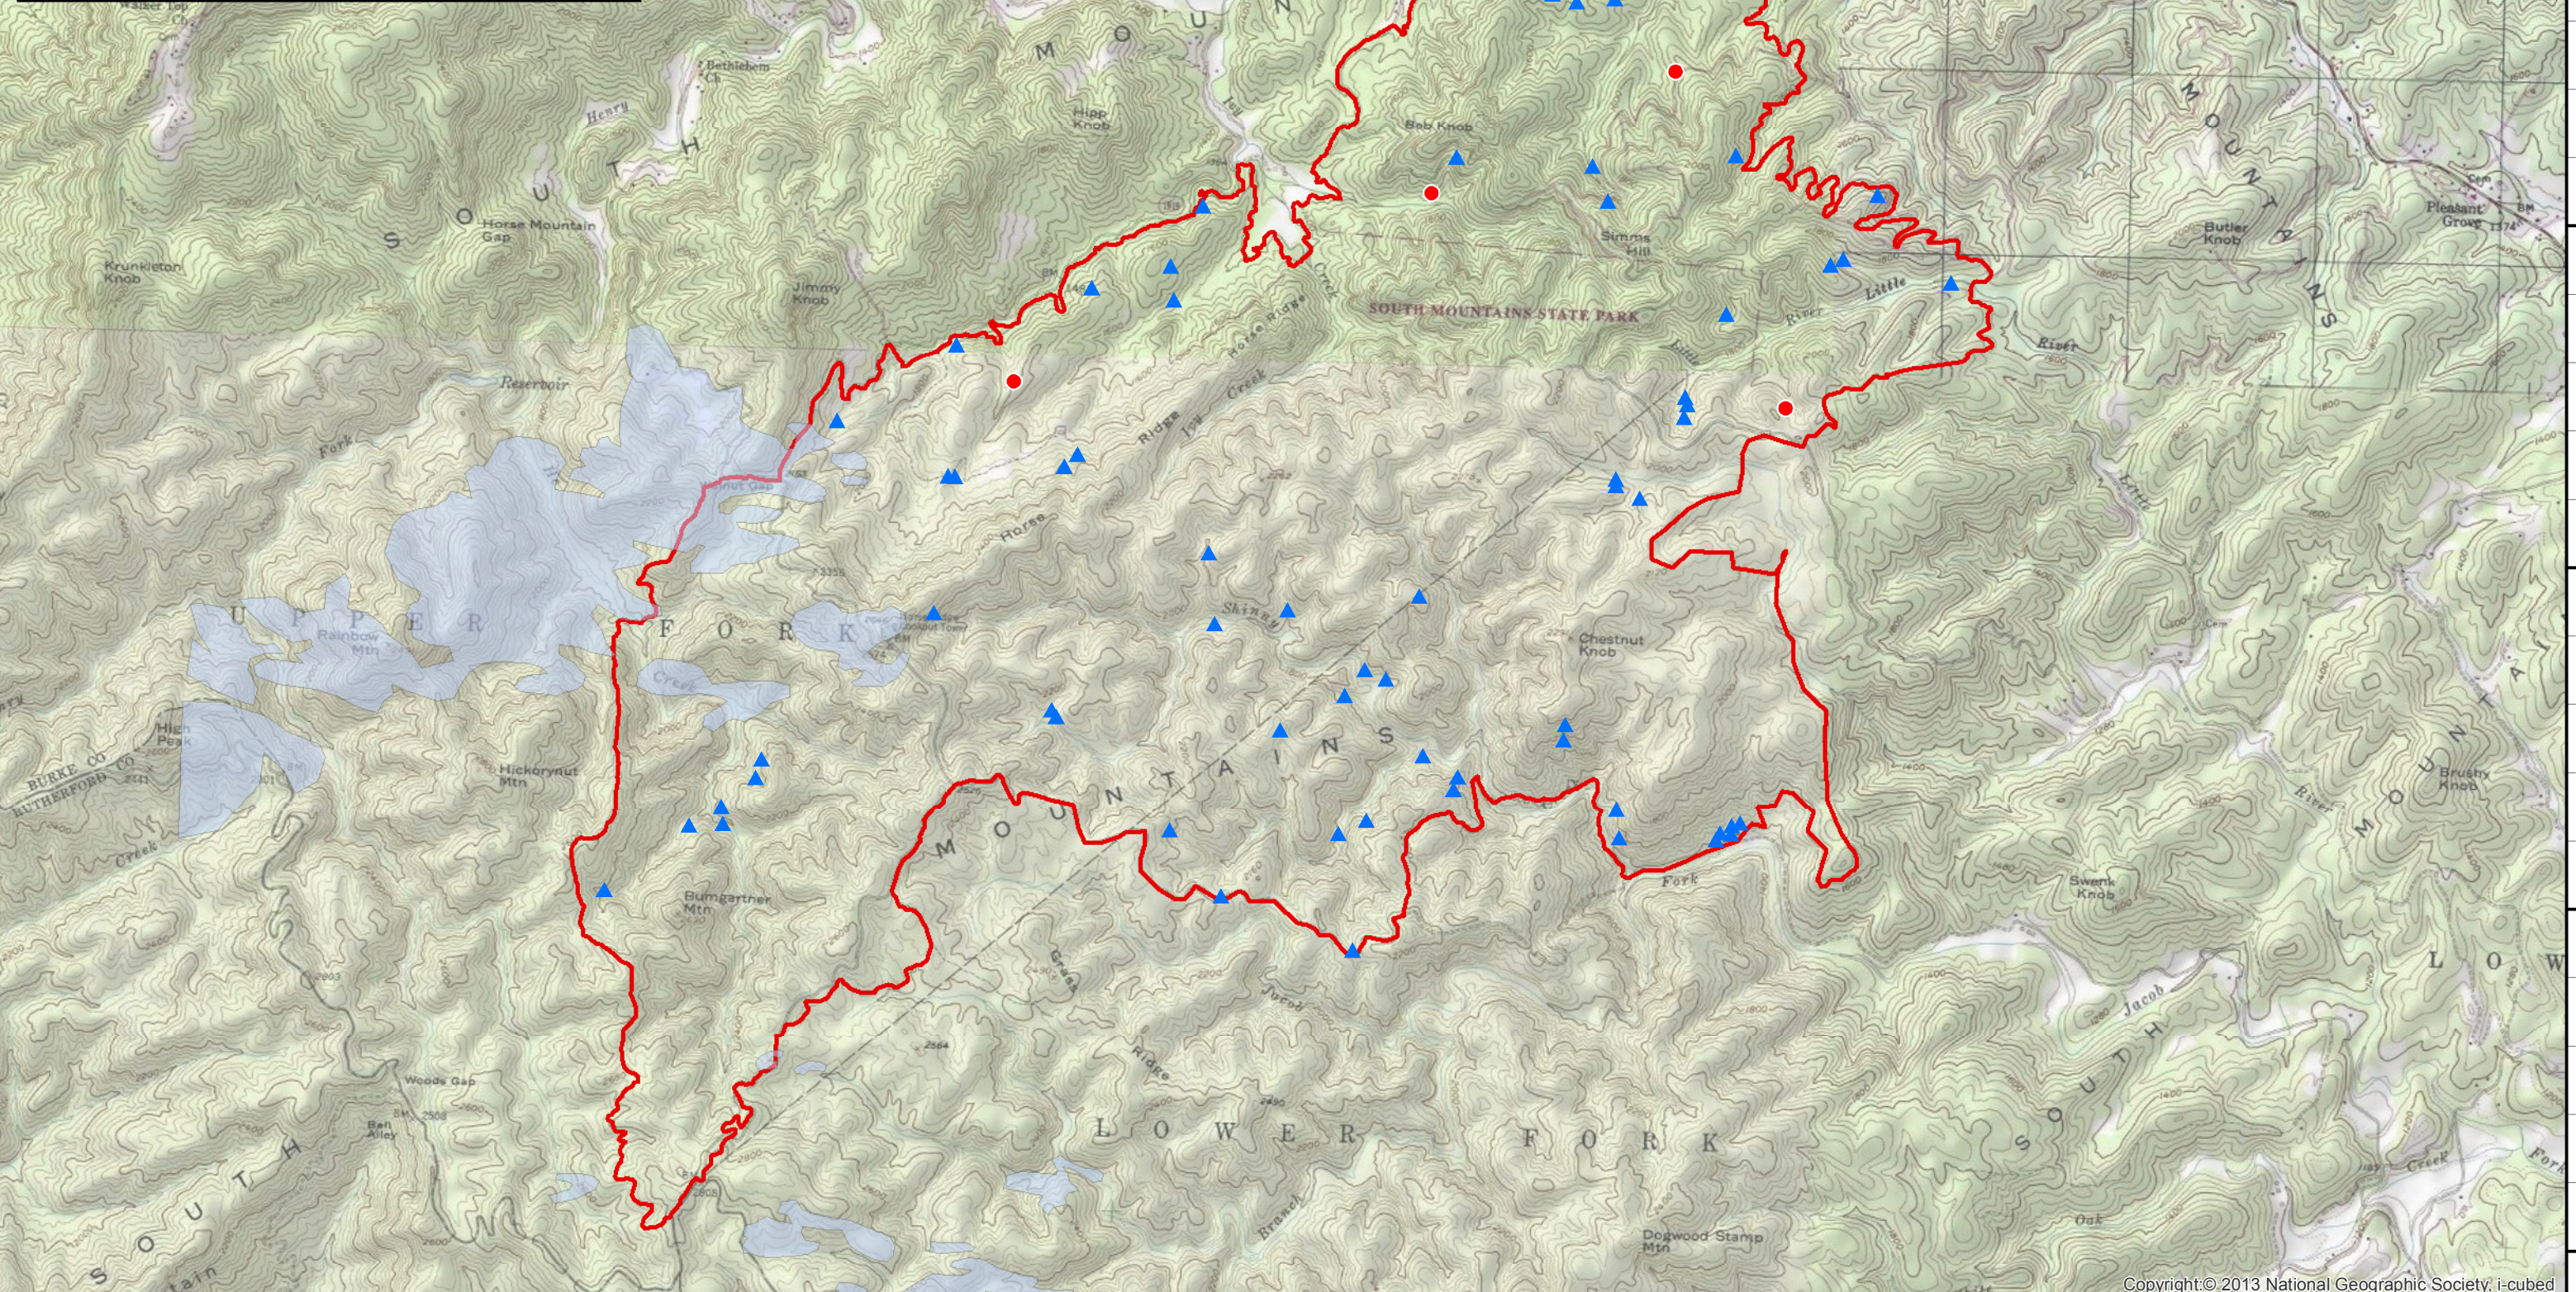

81°44'W 81°43'W 81°42'W 81°41'W 81°40'W 81°39'W 81°38'W 81°37'W 81°36'W 81°35'W

Chestnut Knob Infrared Map
NC-NCS-160043
Map Date: 11/26/2016
Imagery Date: 11/26/2016
Imagery Time: 0044 EST
IR Interpreted Acres: 6435
IRIN: Elise Bowne

- Isolated Heat Sources
- ▲ Possible Heat Sources
- Heat Perimeter
- Cloud Cover

Datum: NAD83 (CORS96)

0 0.125 0.25 0.5 0.75 1 Miles

81°43'W 81°42'W 81°41'W 81°40'W 81°39'W 81°38'W 81°37'W 81°36'W 81°35'W