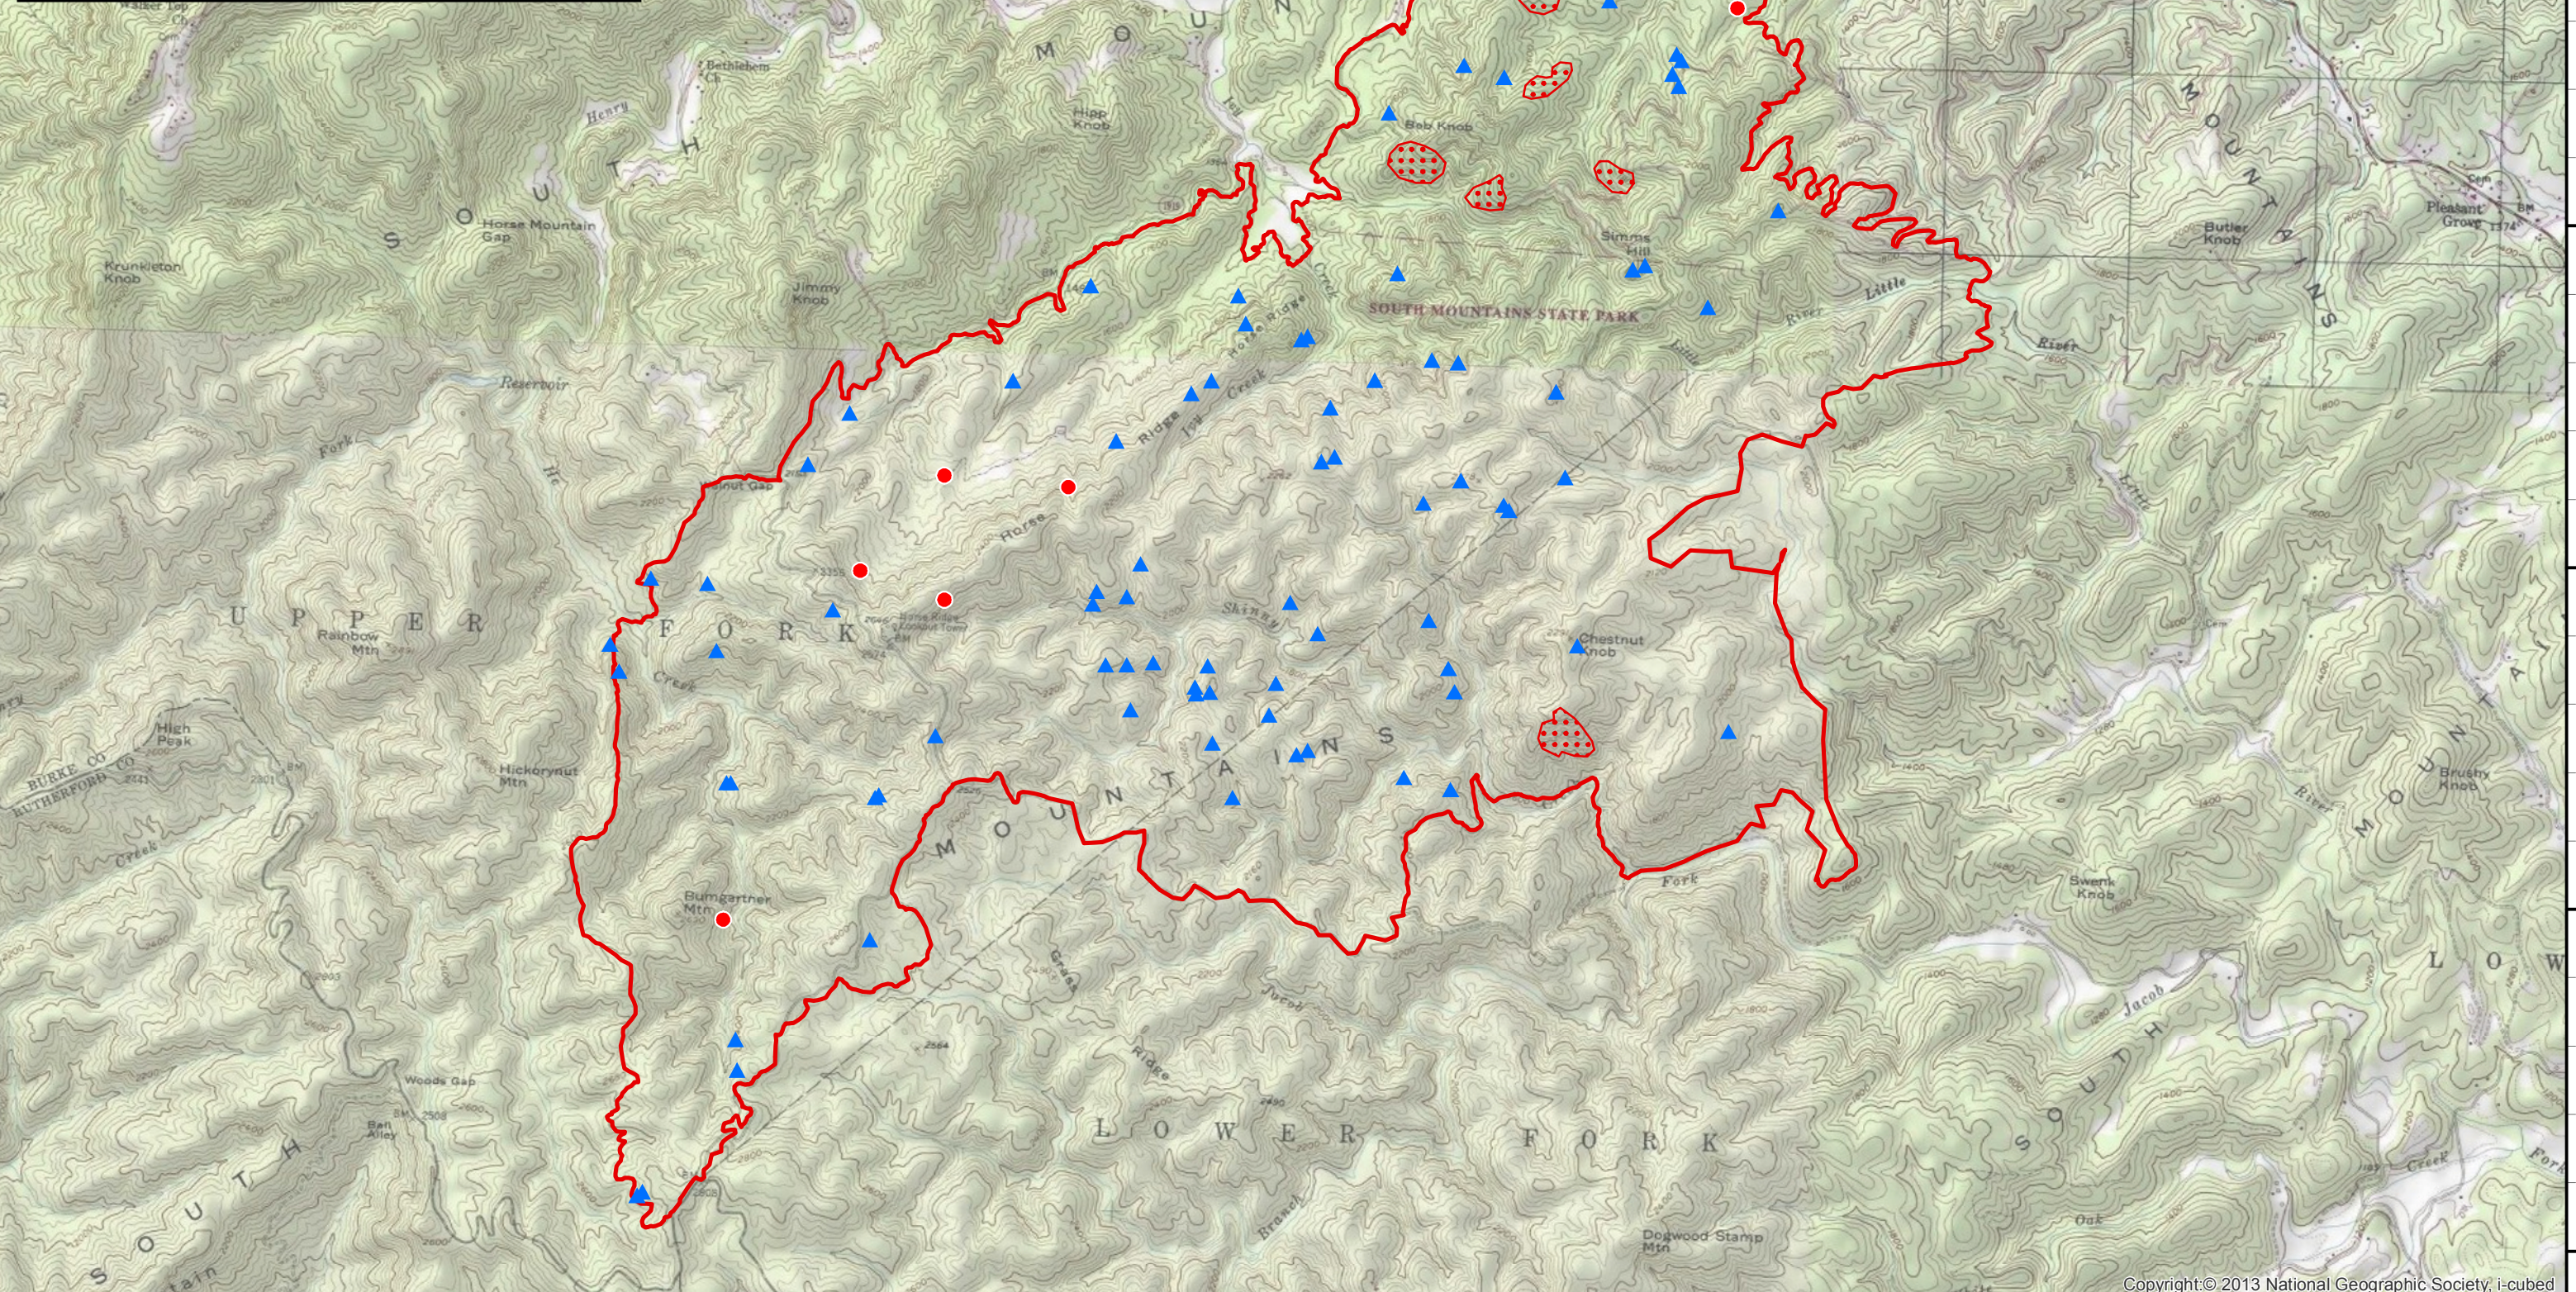

81°44'W 81°43'W 81°42'W 81°41'W 81°40'W 81°39'W 81°38'W 81°37'W 81°36'W 81°35'W

Chestnut Knob Infrared Map
NC-NCS-160043
Map Date: 11/28/2016
Imagery Date: 11/28/2016
Imagery Time: 0045 EST
IR Interpreted Acres: 6435
IRIN: Elise Bowne

- Isolated Heat Sources
- ▲ Possible Heat Sources
- Heat Perimeter
- Scattered Heat

Datum: NAD83 (CORS96)

0 0.125 0.25 0.5 0.75 1 Miles

81°43'W 81°42'W 81°41'W 81°40'W 81°39'W 81°38'W 81°37'W 81°36'W 81°35'W