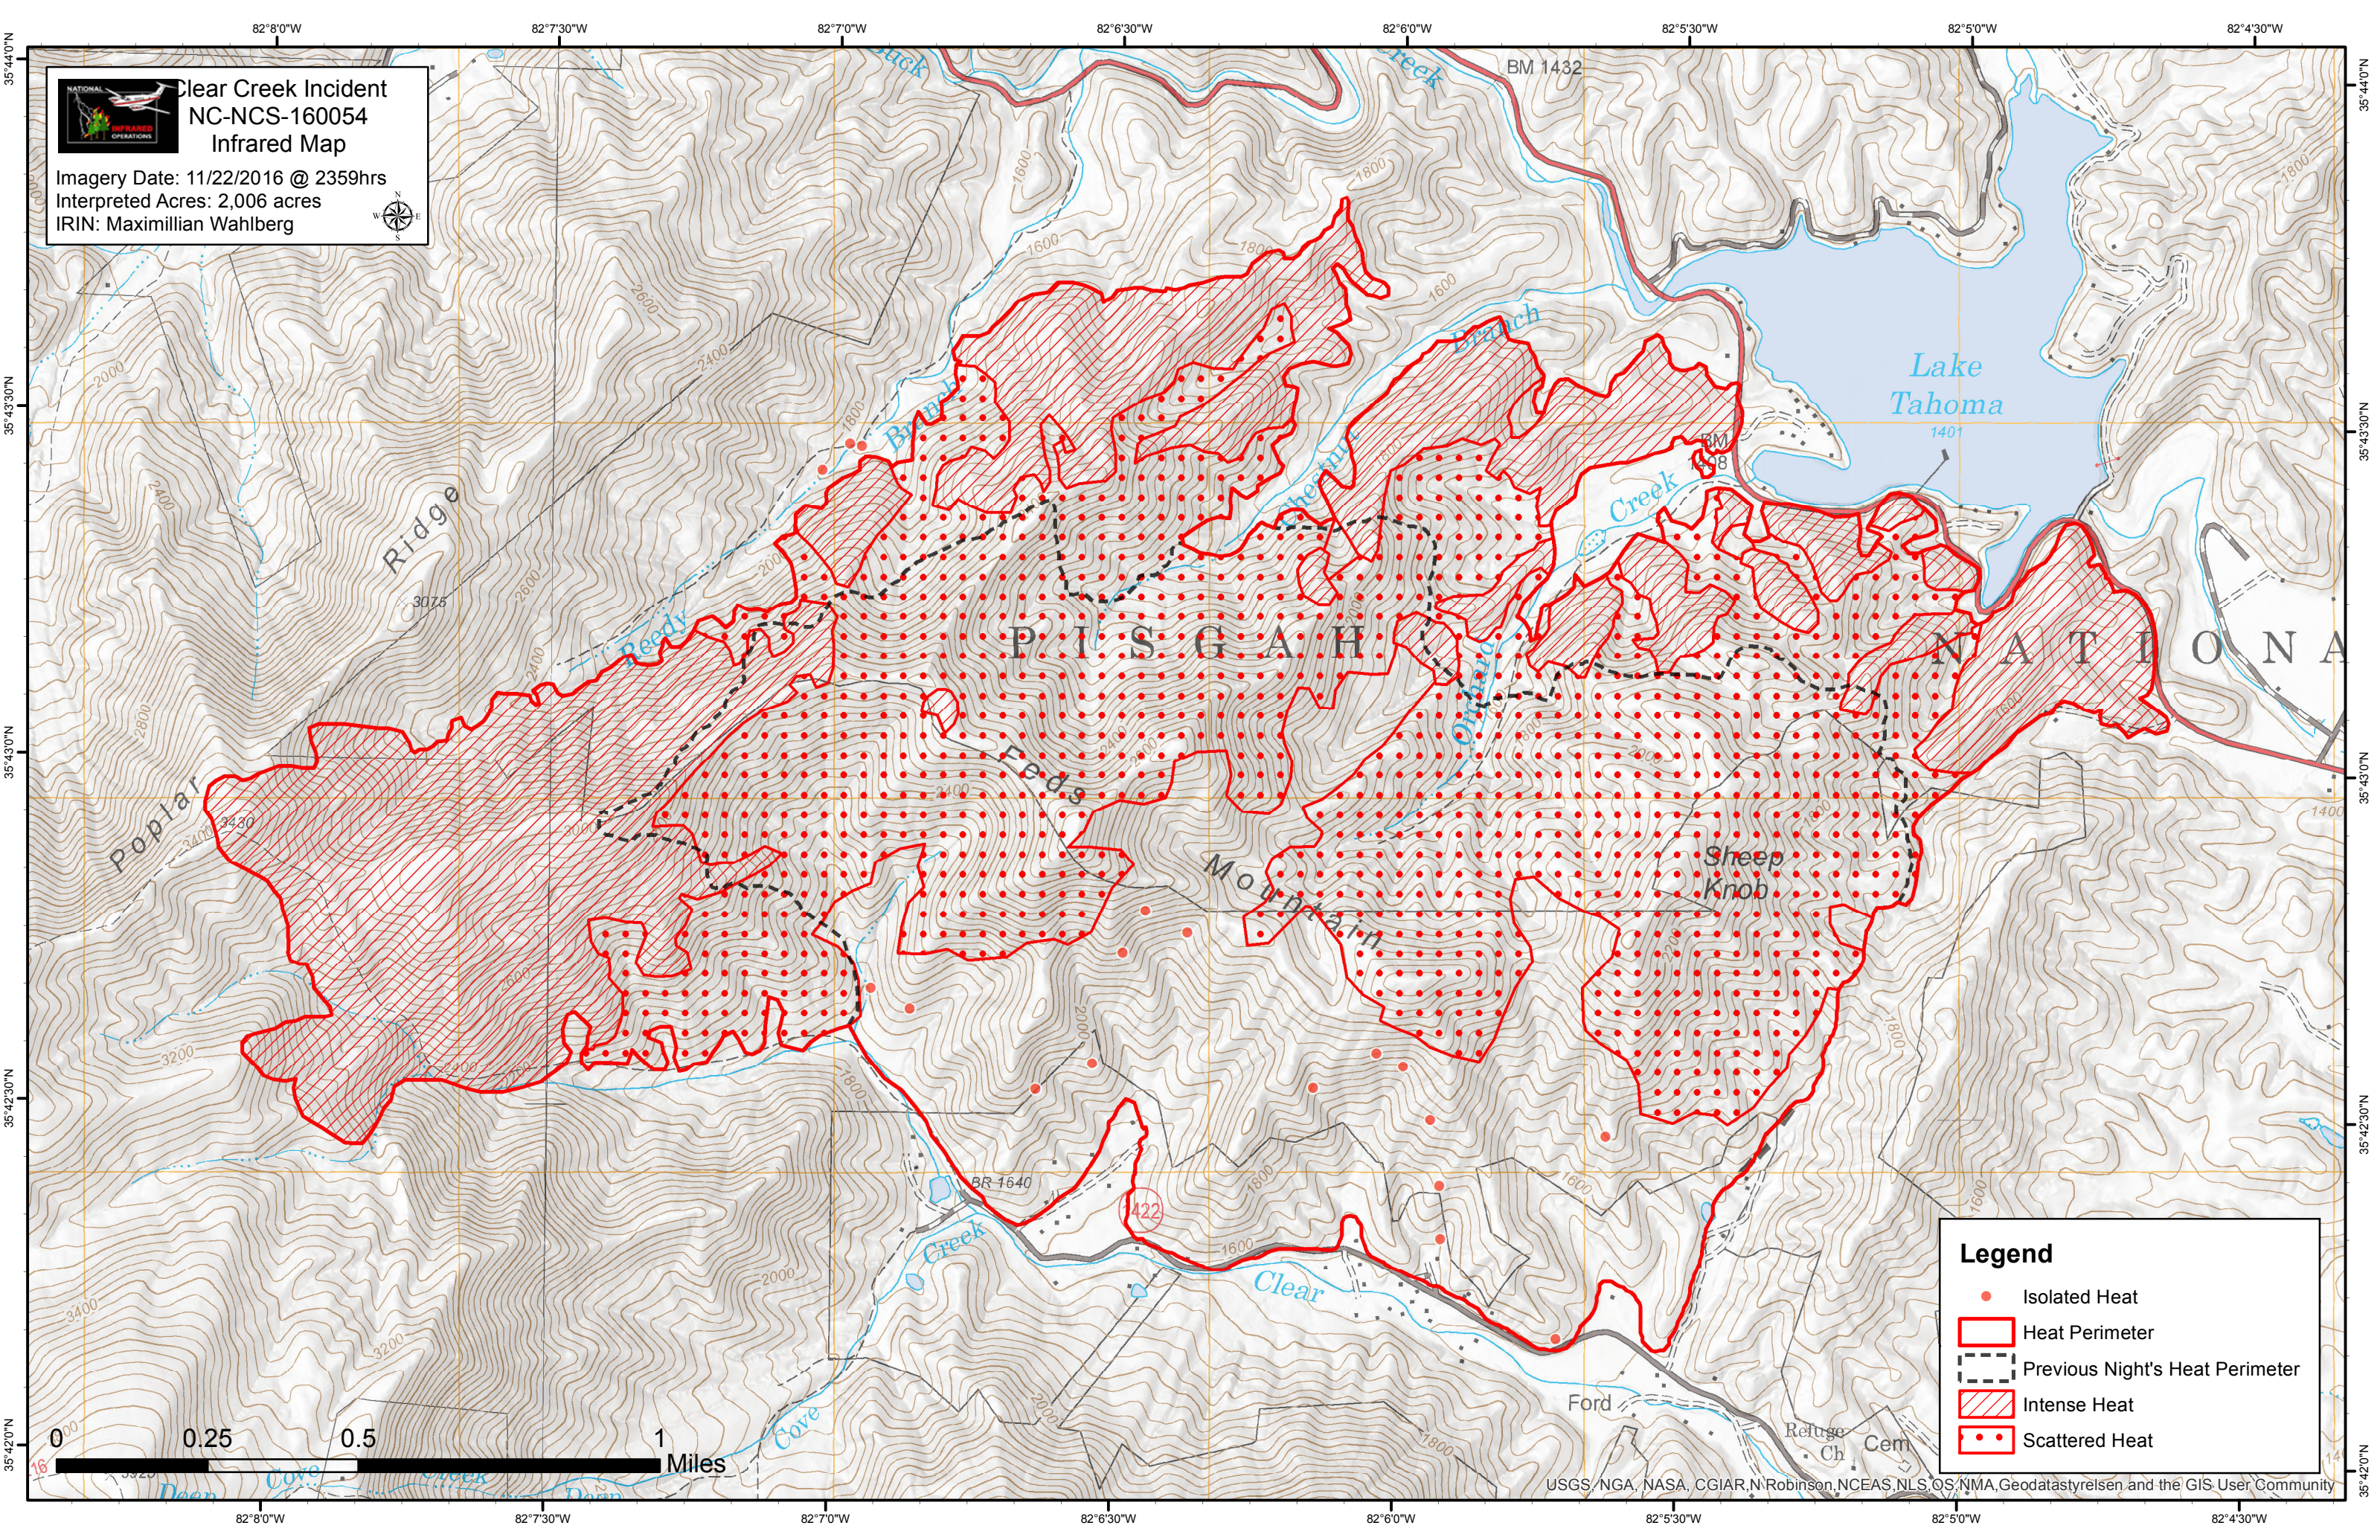

Clear Creek Incident
NC-NCS-160054
Infrared Map

Imagery Date: 11/22/2016 @ 2359hrs
 Interpreted Acres: 2,006 acres
 IRIN: Maximilian Wahlberg

Legend

- Isolated Heat
- Heat Perimeter
- Previous Night's Heat Perimeter
- / / / / Intense Heat
- ● ● ● Scattered Heat