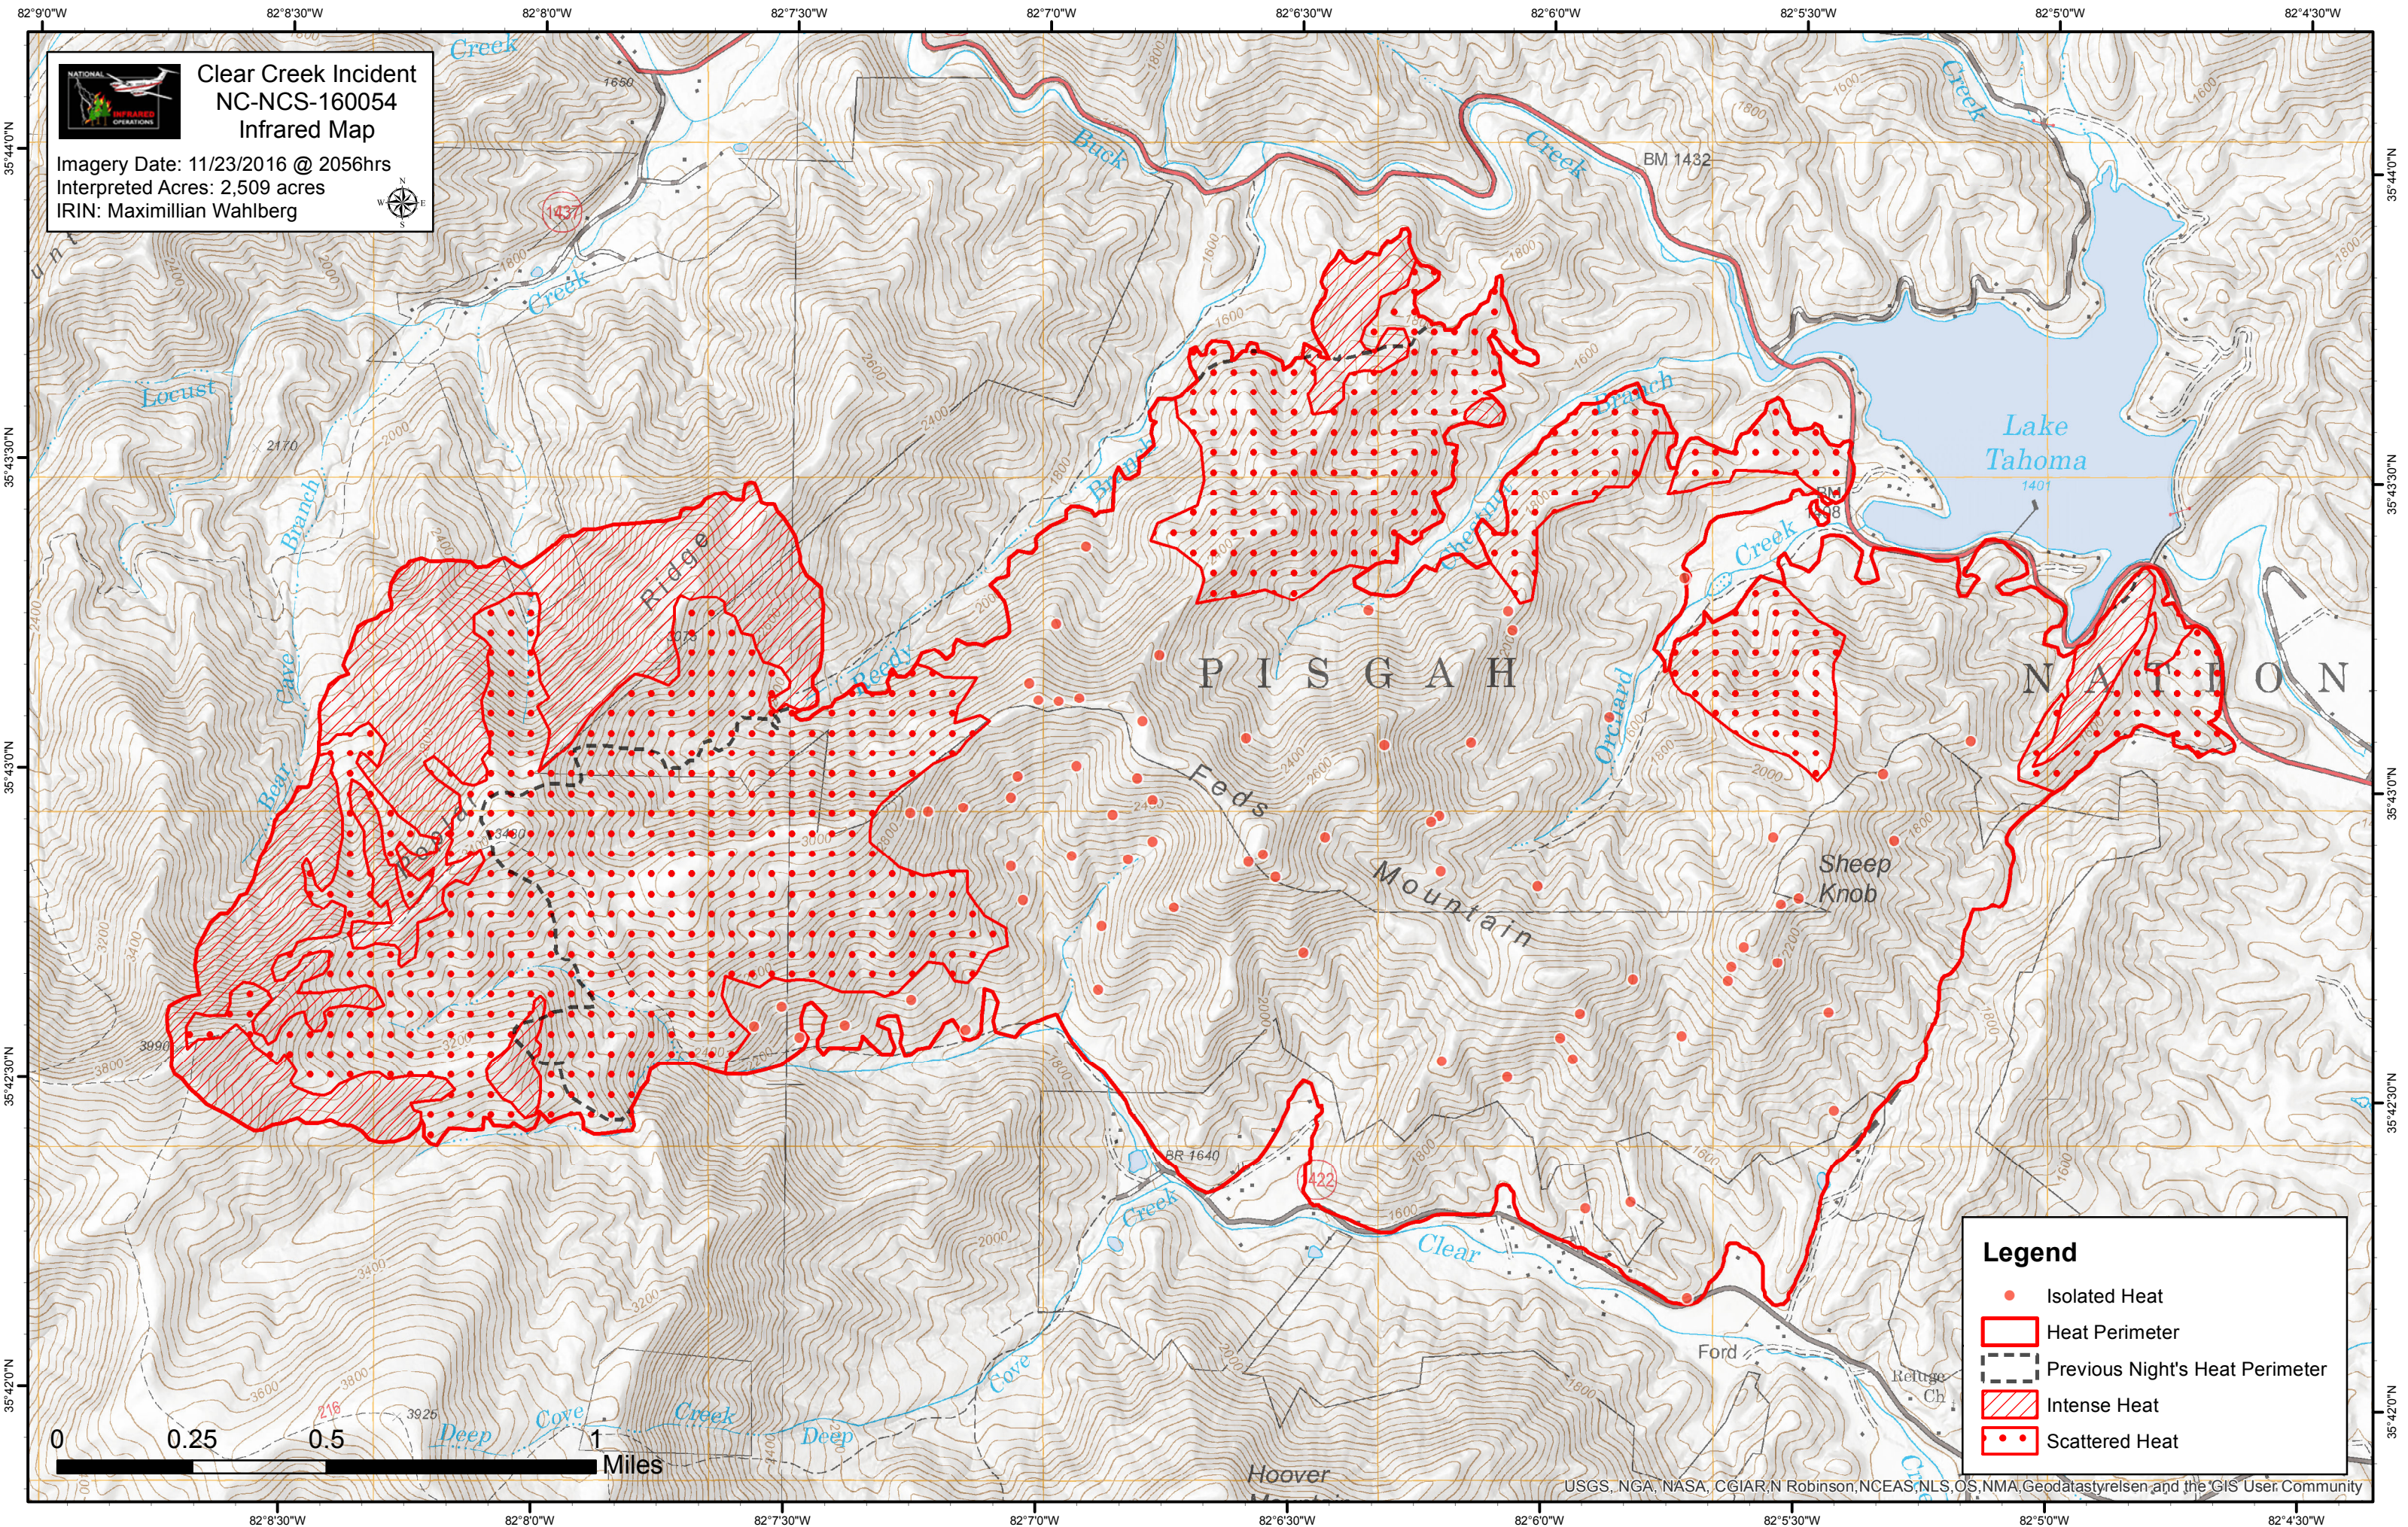

Clear Creek Incident
NC-NCS-160054
Infrared Map

Imagery Date: 11/23/2016 @ 2056hrs
 Interpreted Acres: 2,509 acres
 IRIN: Maximillian Wahlberg

Legend

- Isolated Heat
- Heat Perimeter
- Previous Night's Heat Perimeter
- Intense Heat
- Scattered Heat