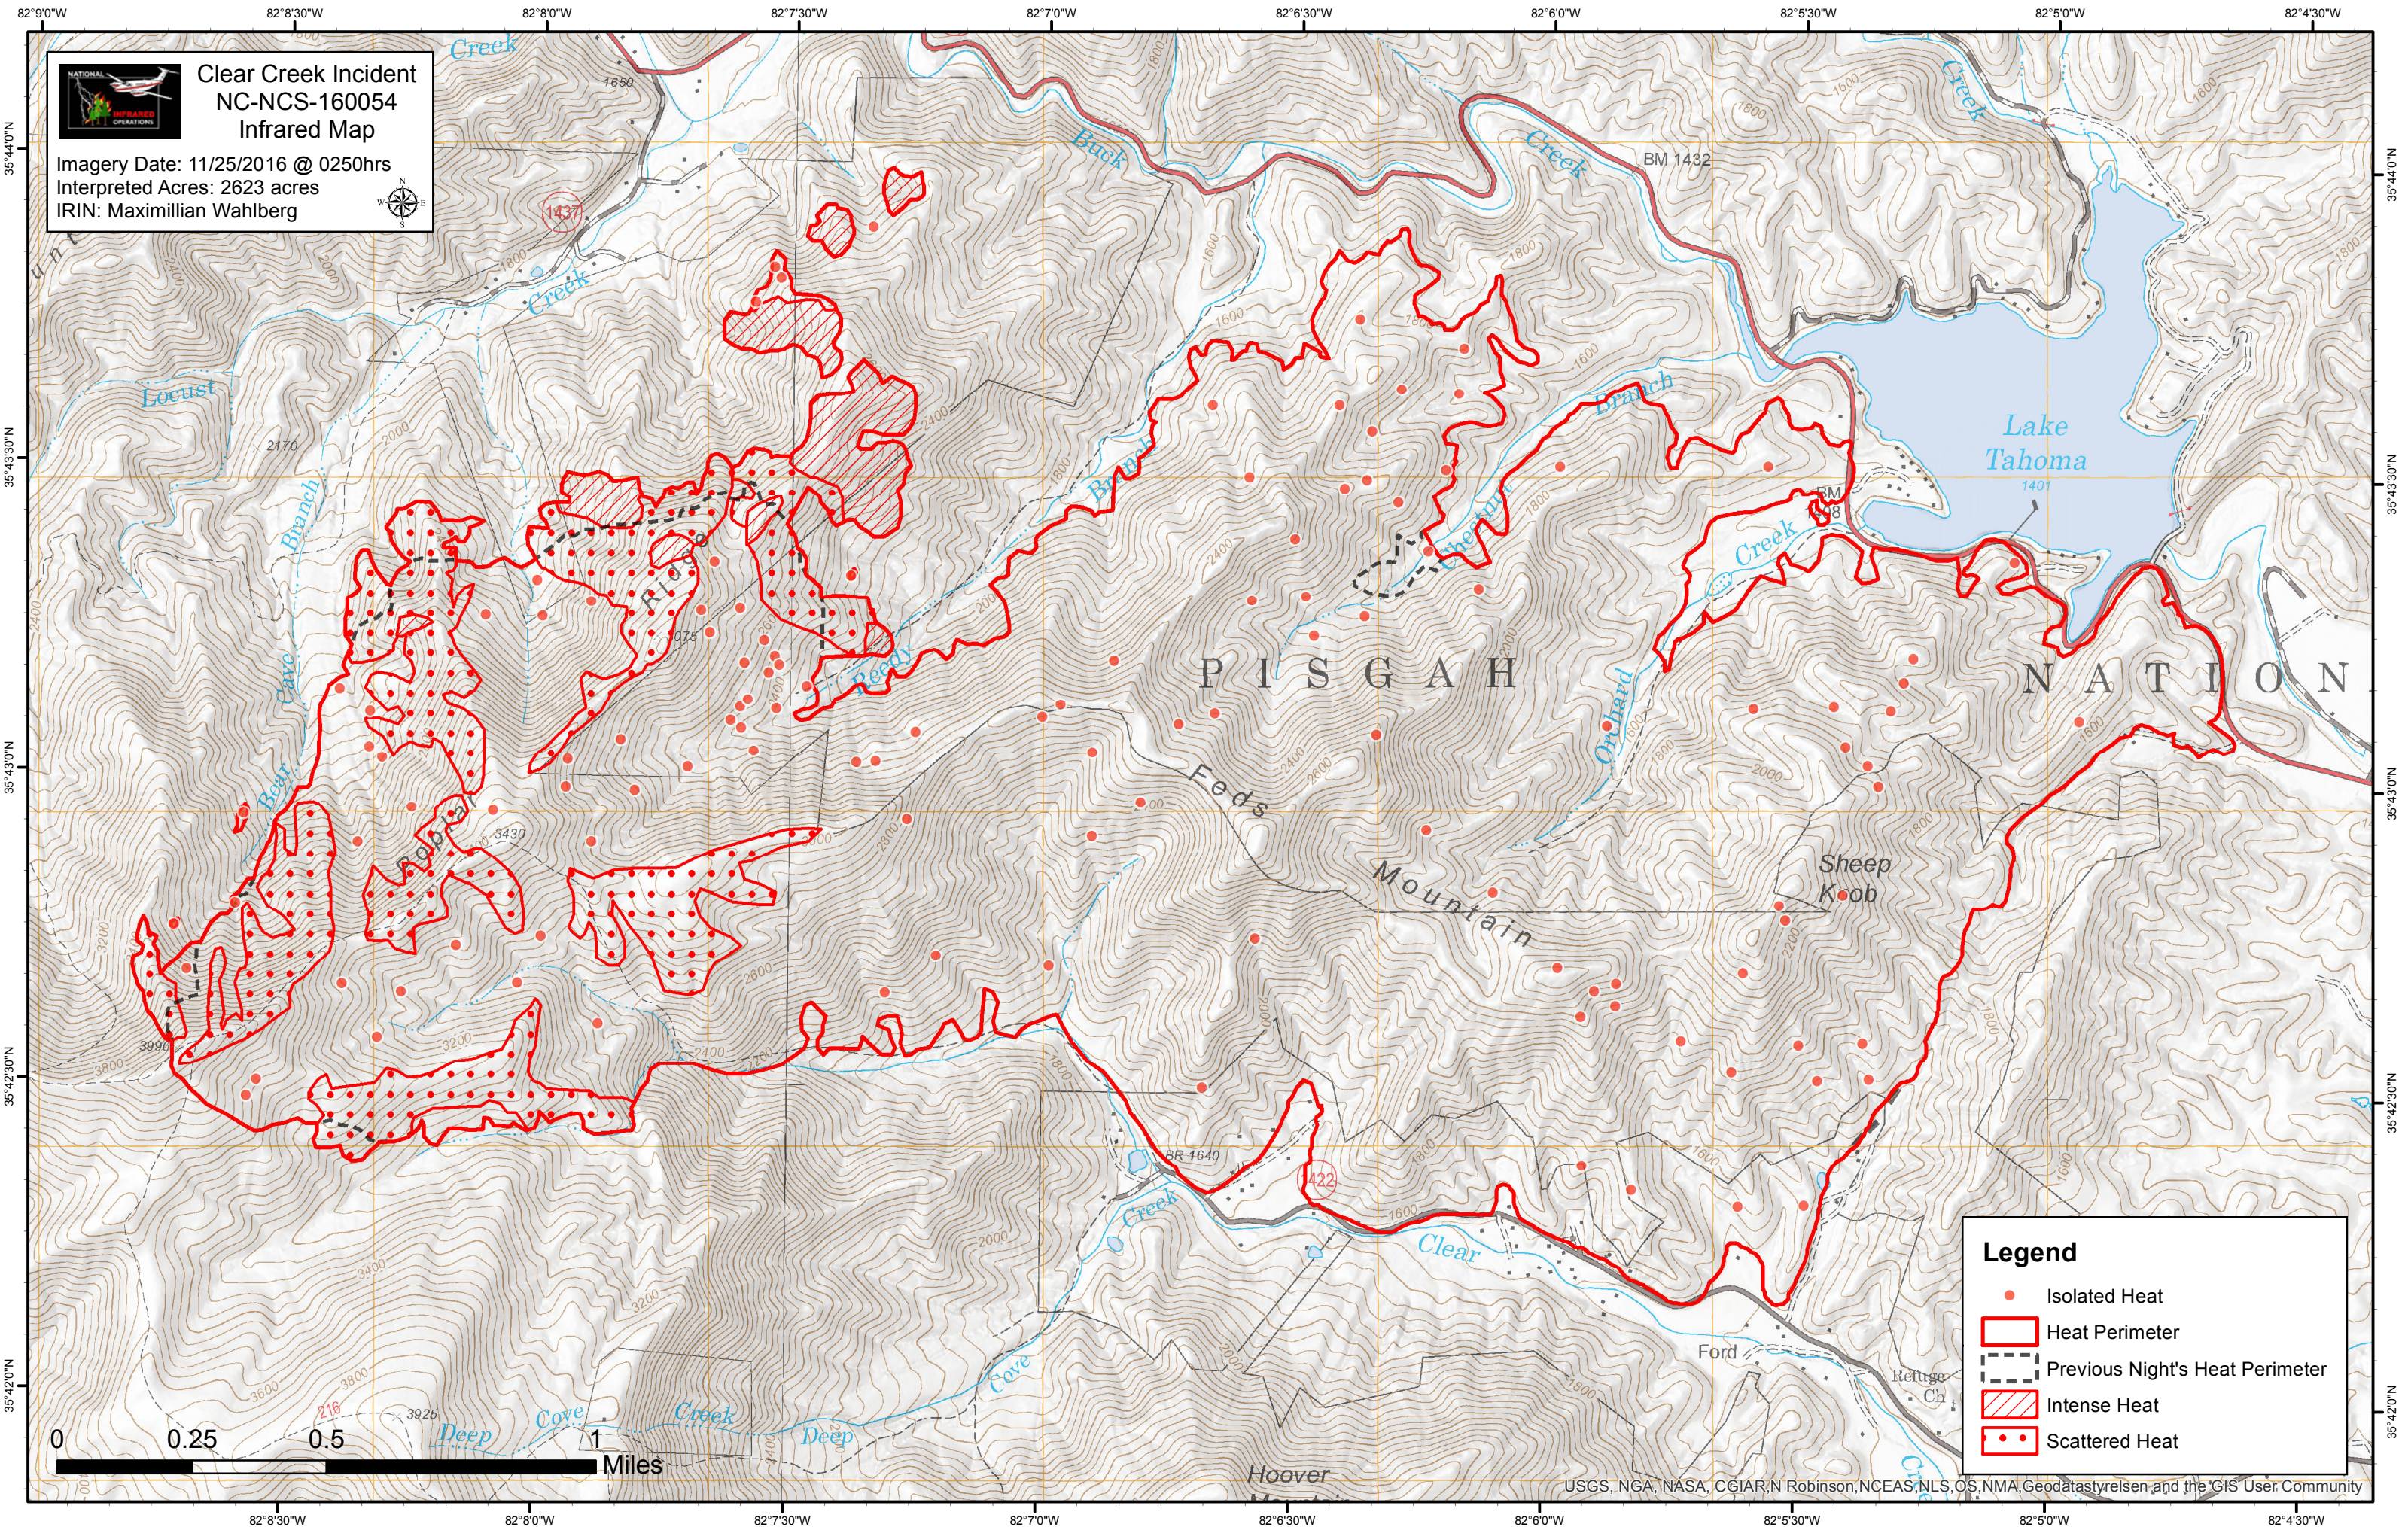

**Clear Creek Incident
NC-NCS-160054
Infrared Map**

Imagery Date: 11/25/2016 @ 0250hrs
Interpreted Acres: 2623 acres
IRIN: Maximillian Wahlberg

Legend

- Isolated Heat
- Heat Perimeter
- Previous Night's Heat Perimeter
- / / / / Intense Heat
- ● ● ● Scattered Heat