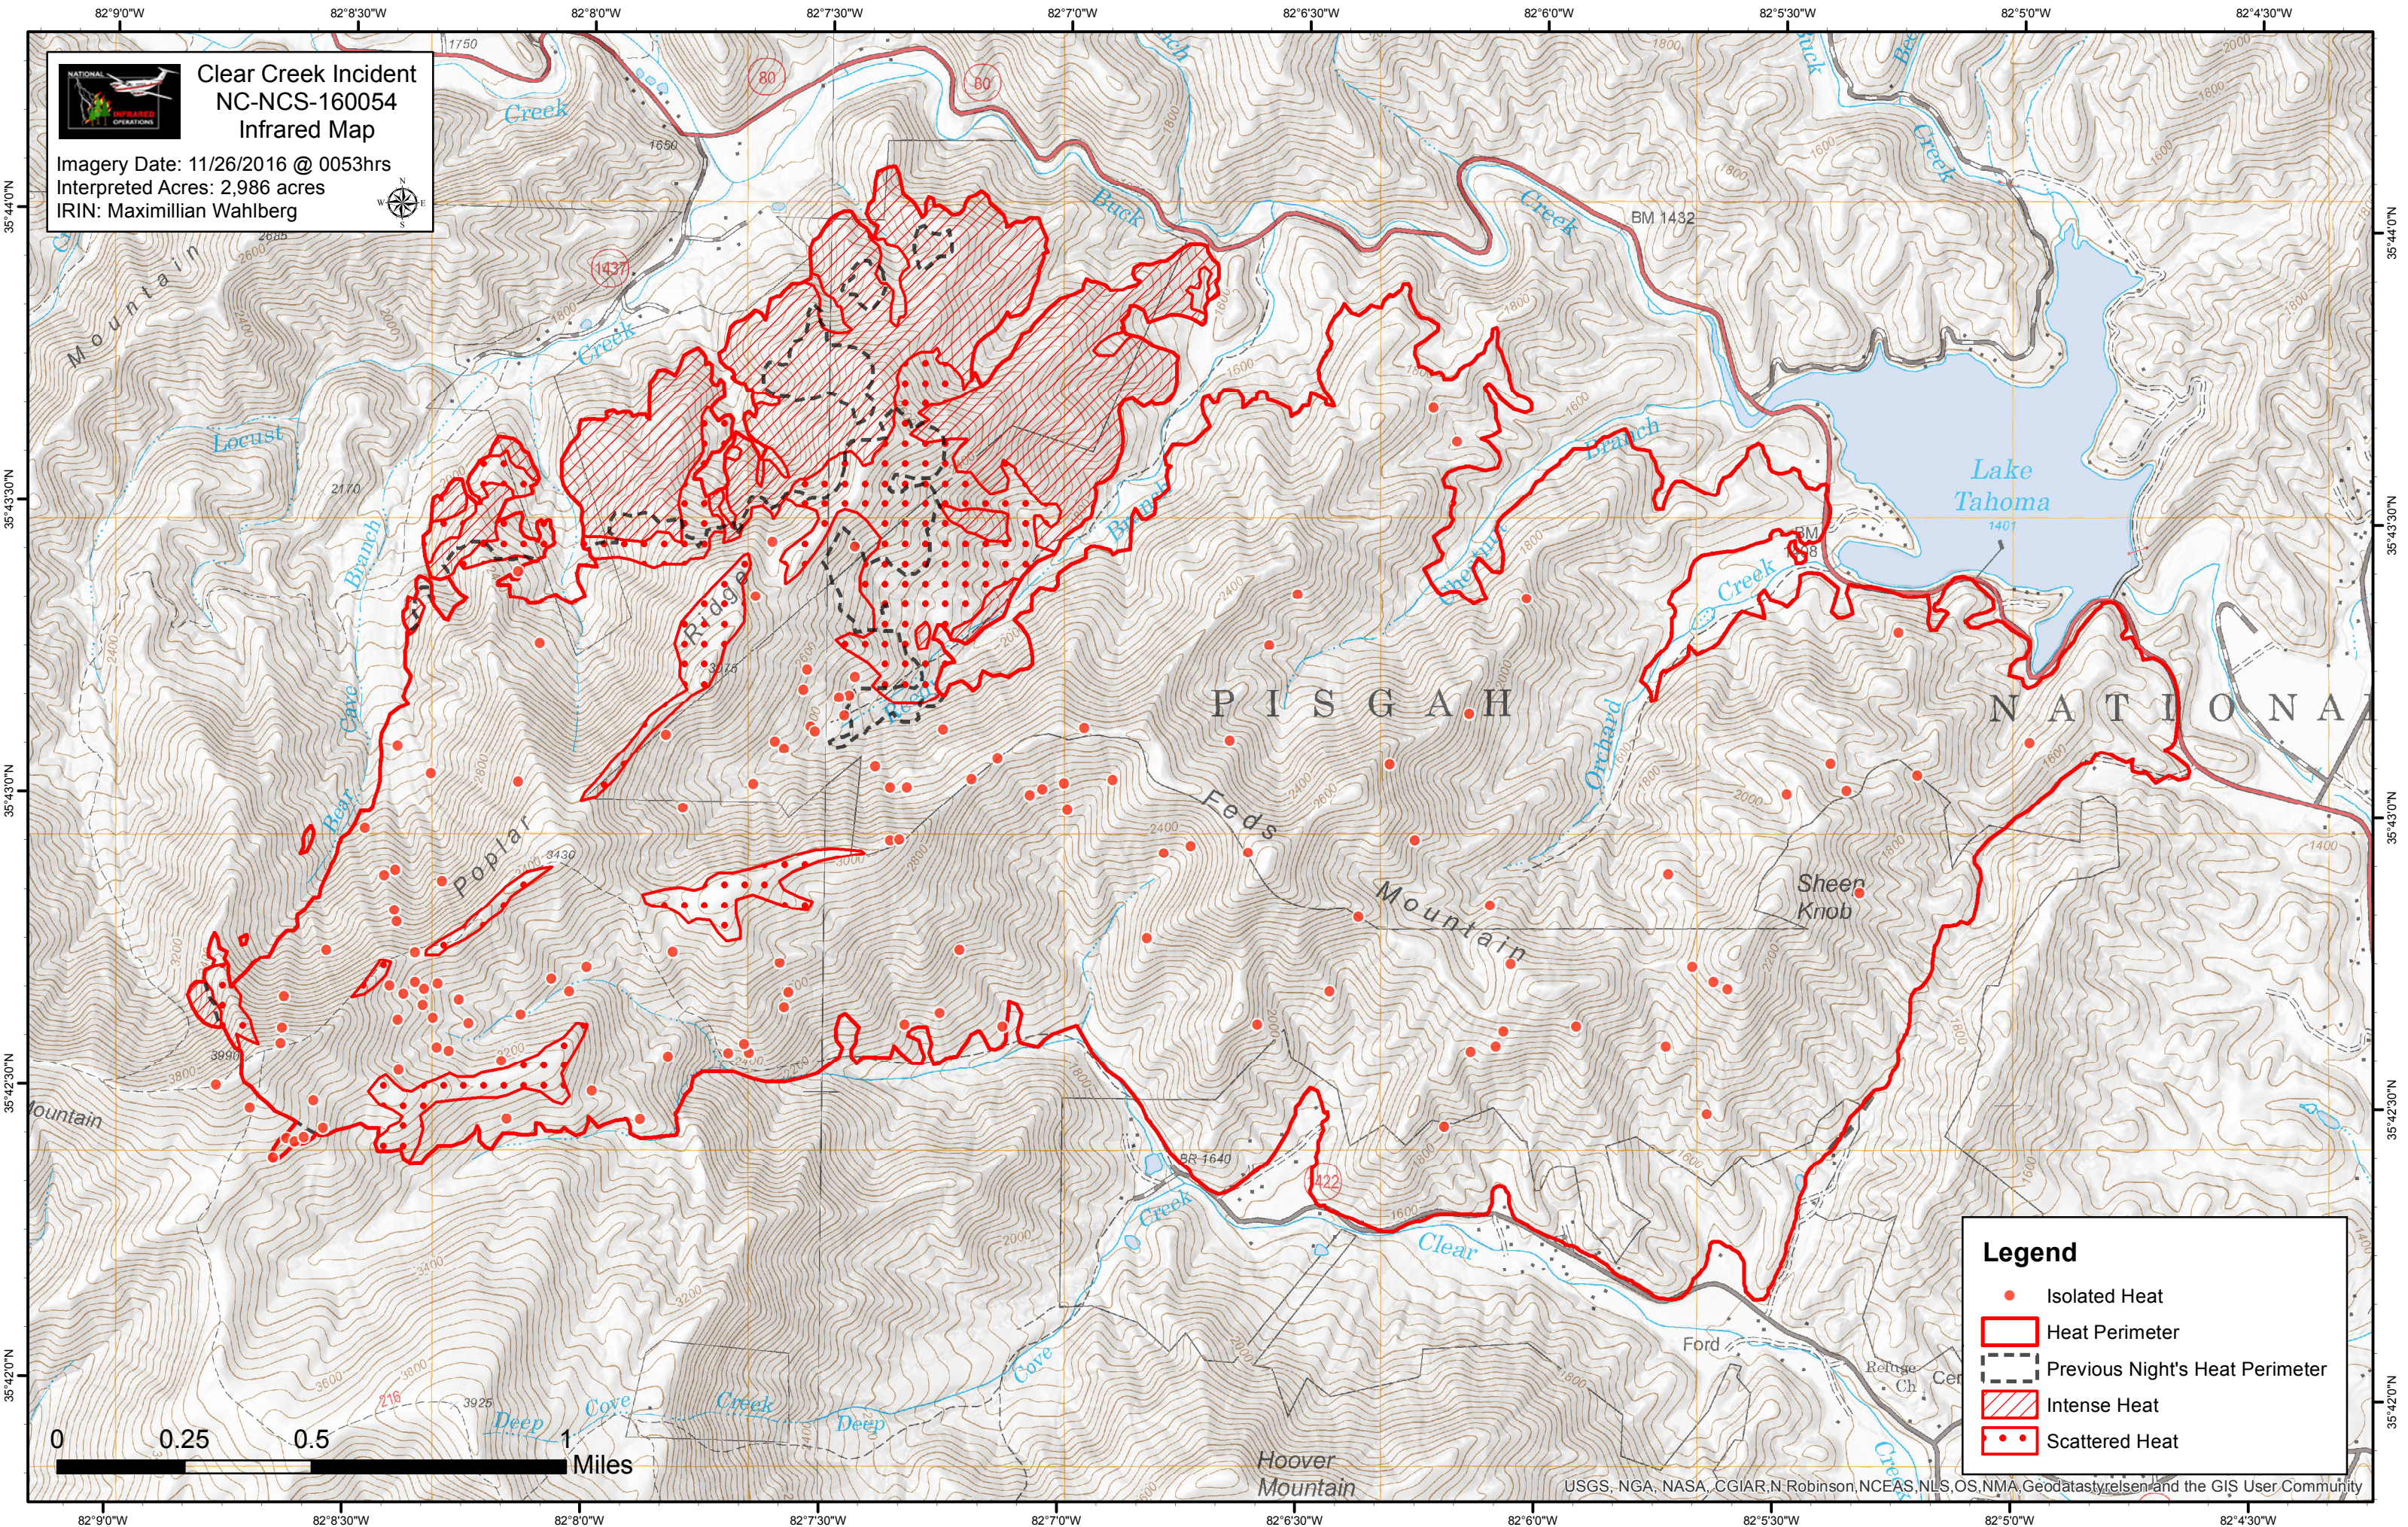

Clear Creek Incident
NC-NCS-160054
Infrared Map

Imagery Date: 11/26/2016 @ 0053hrs
 Interpreted Acres: 2,986 acres
 IRIN: Maximillian Wahlberg

Legend

- Isolated Heat
- Heat Perimeter
- Previous Night's Heat Perimeter
- / / / / Intense Heat
- ● ● ● Scattered Heat