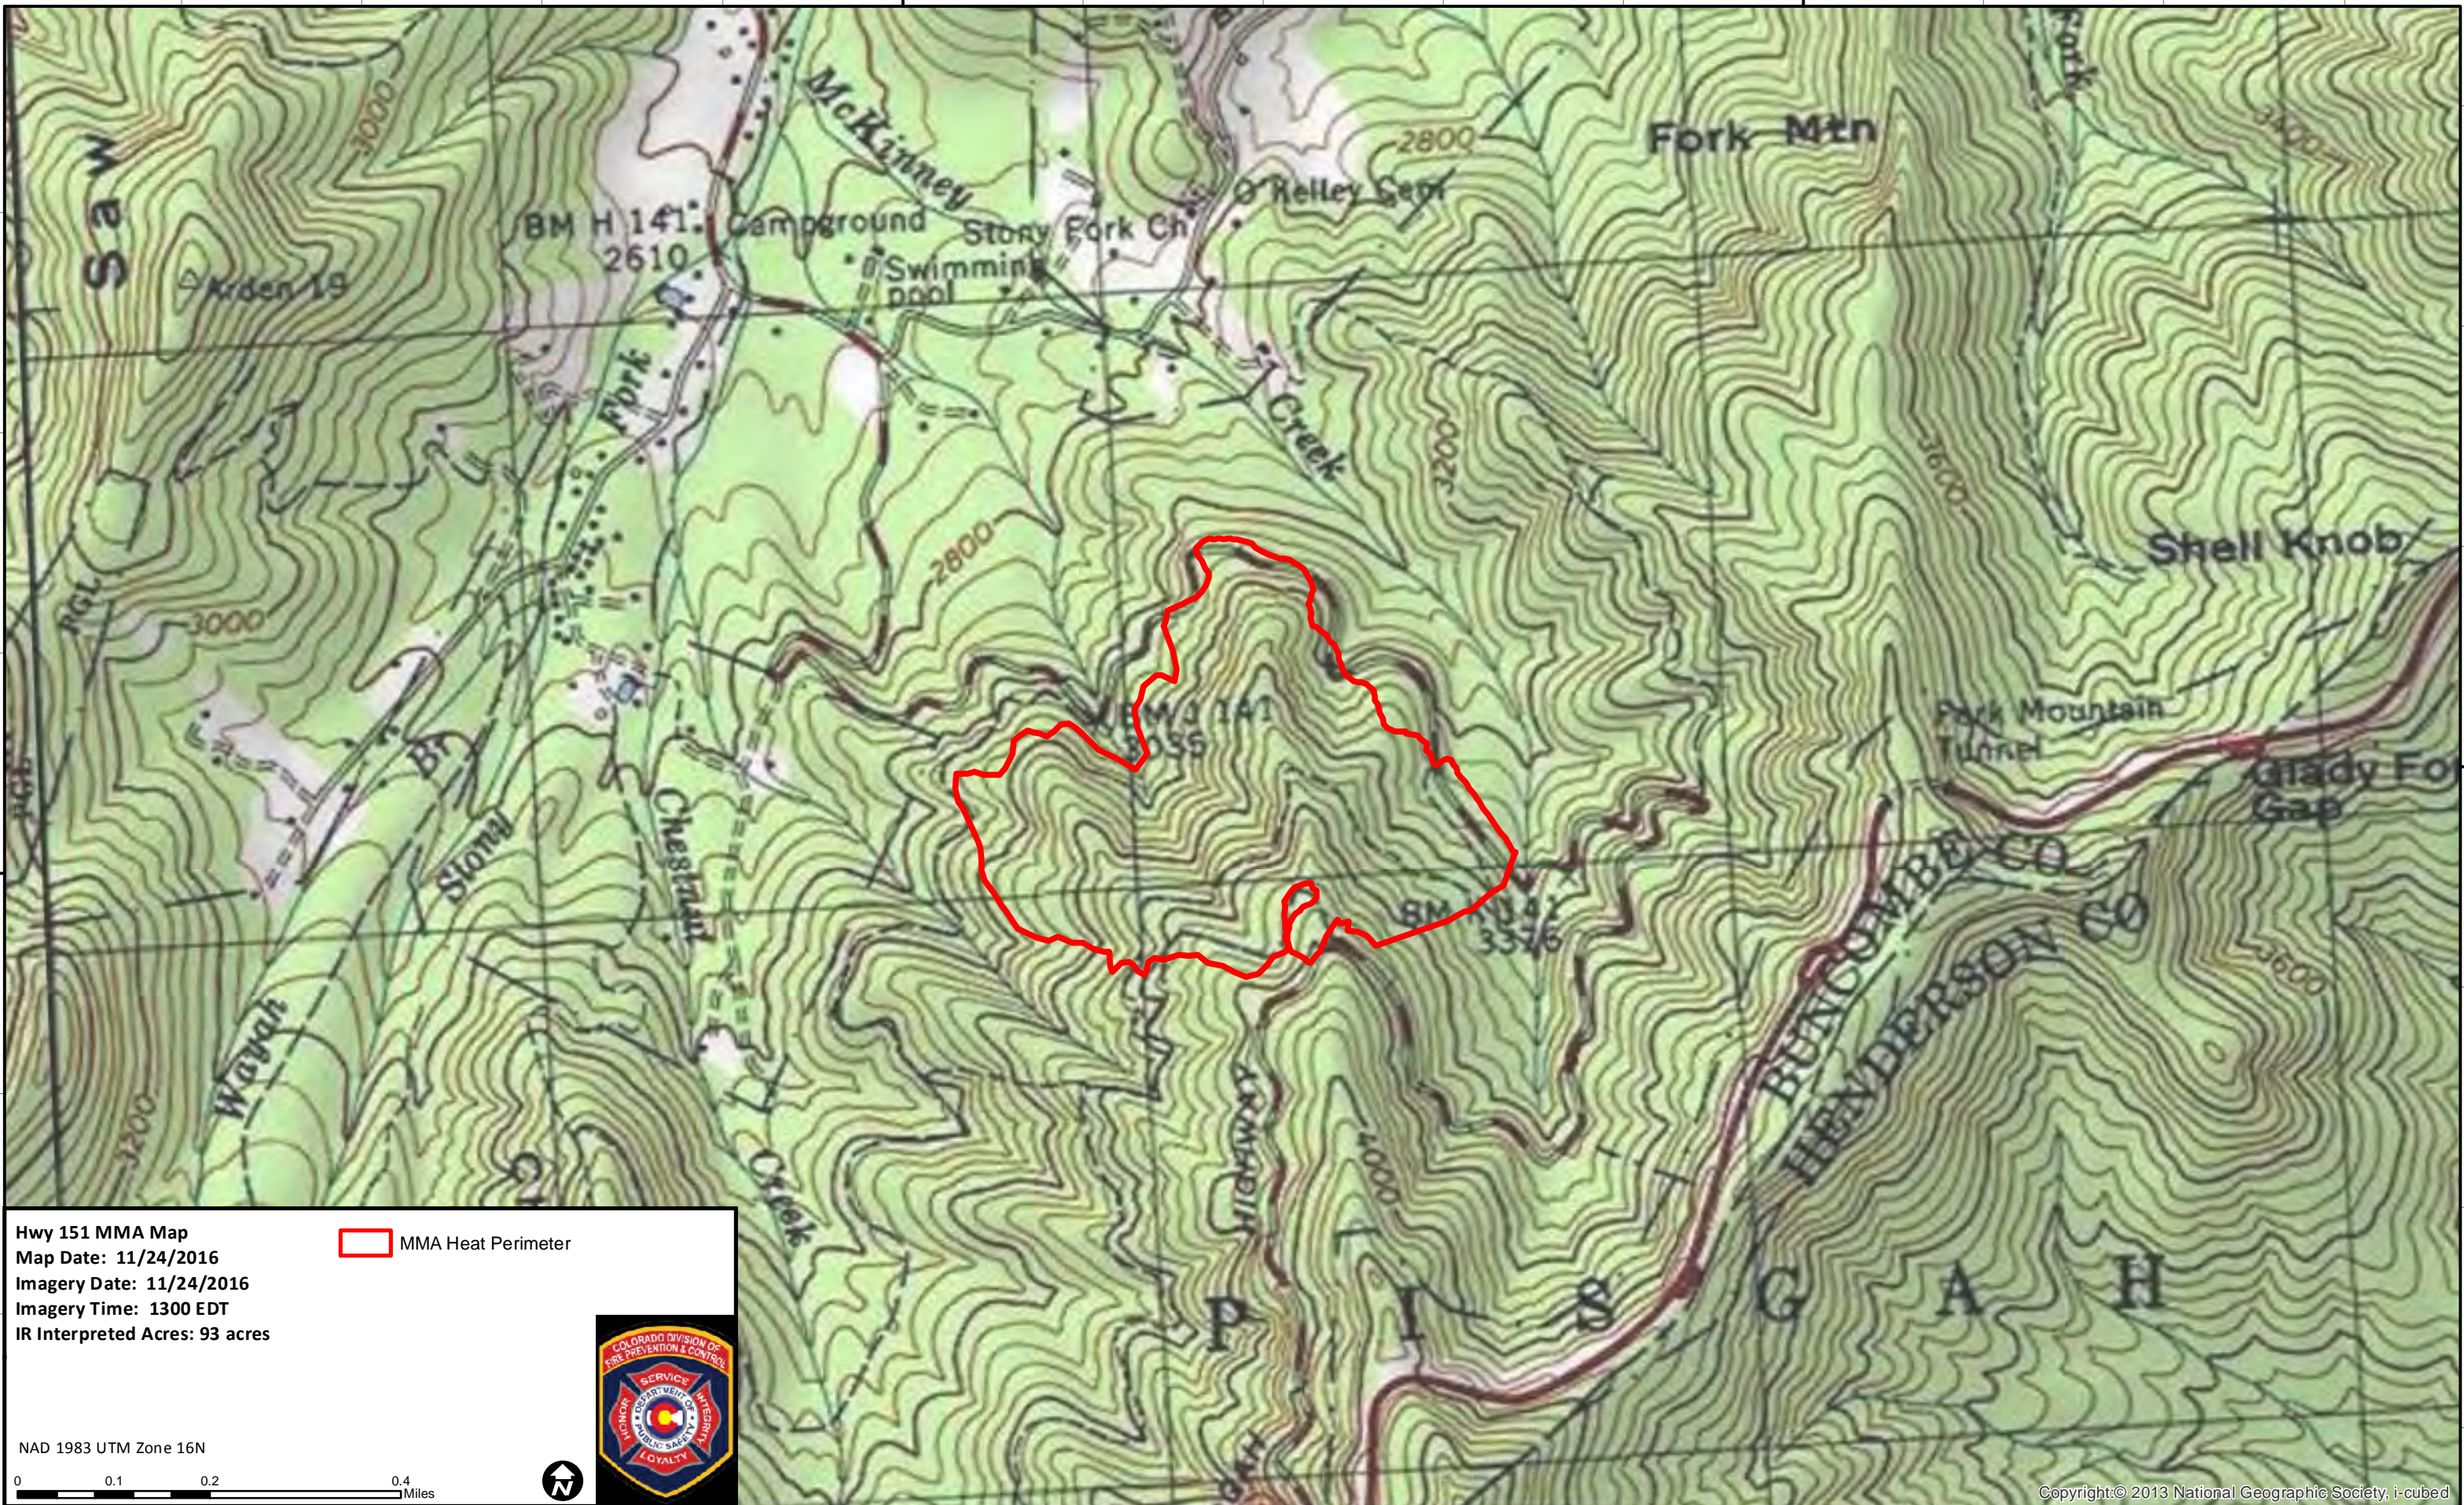

82°44'W

82°43'W

35°27'N

35°27'N

Hwy 151 MMA Map  
 Map Date: 11/24/2016  
 Imagery Date: 11/24/2016  
 Imagery Time: 1300 EDT  
 IR Interpreted Acres: 93 acres

 MMA Heat Perimeter

82°45'W

82°44'W

82°43'W

Copyright:© 2013 National Geographic Society, i-cubed