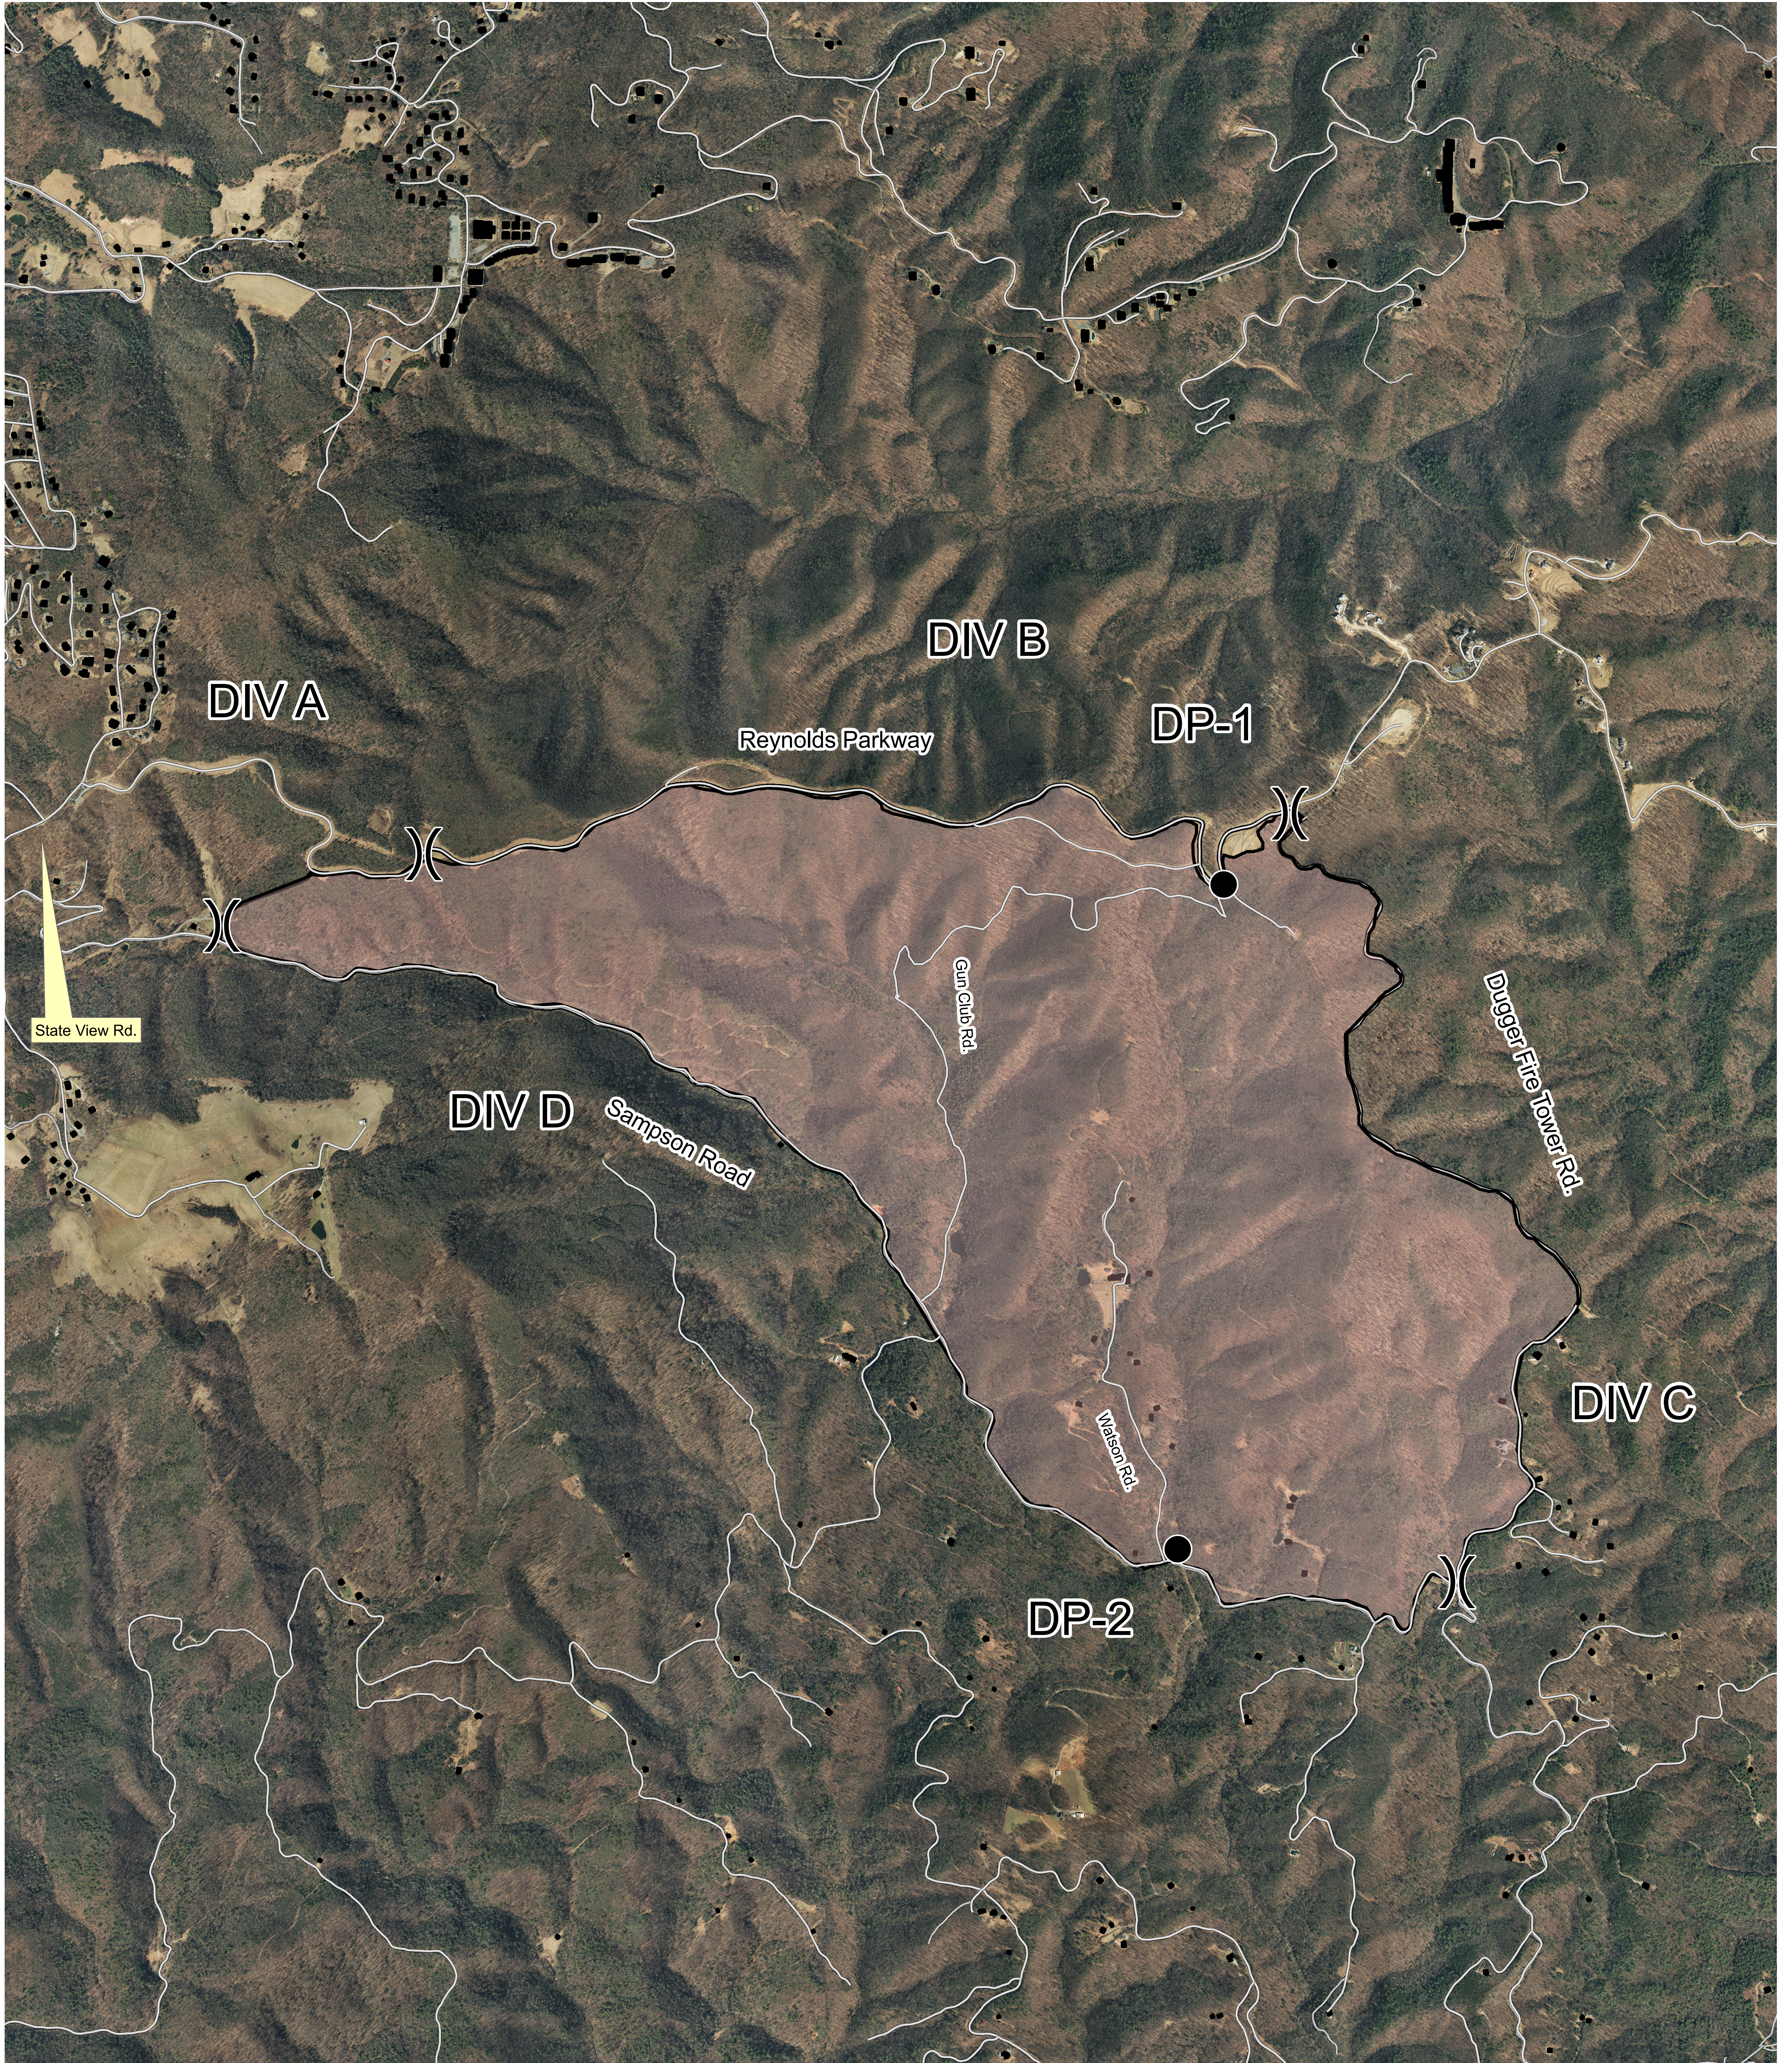

Briefing Map

Horton Fire

NC-NCS-160059
Approximate Acres: 1408

November 24, 2016

Division
 Drop Point
 Completed Line
 Structures

0 660 1,320 2,640 Feet