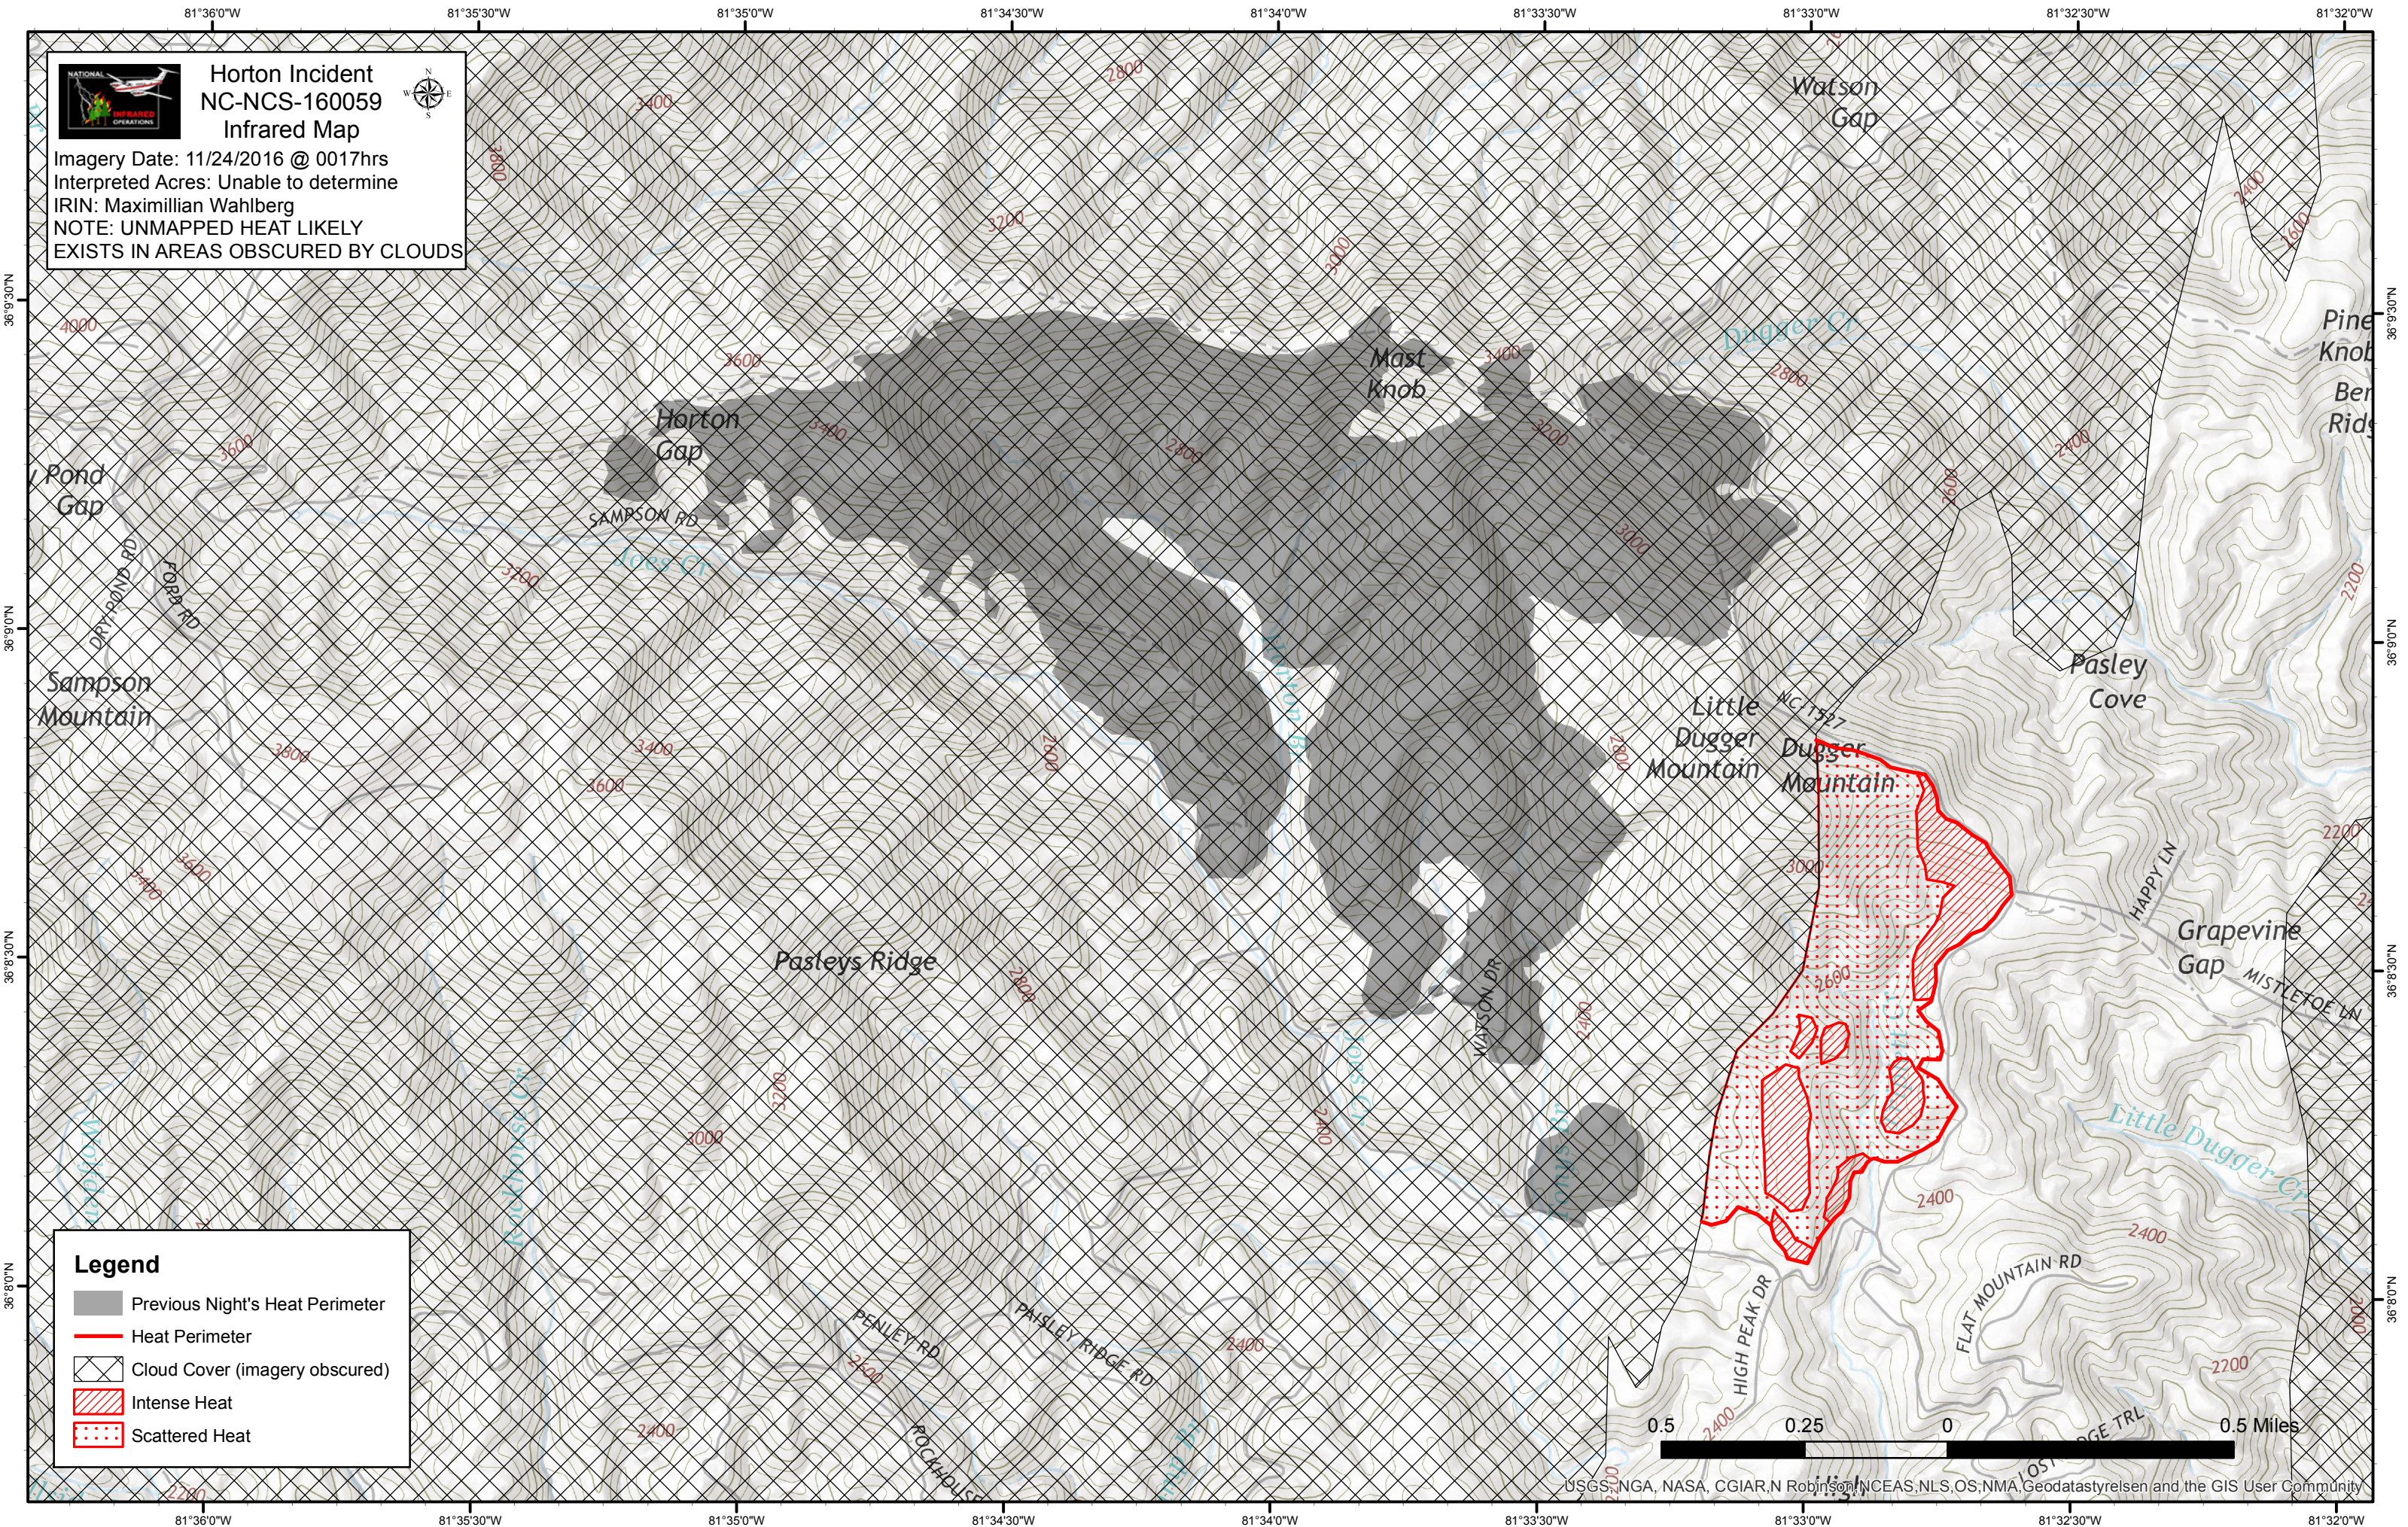

**Horton Incident
NC-NCS-160059
Infrared Map**

Imagery Date: 11/24/2016 @ 0017hrs
 Interpreted Acres: Unable to determine
 IRIN: Maximillian Wahlberg
 NOTE: UNMAPPED HEAT LIKELY EXISTS IN AREAS OBSCURED BY CLOUDS

Legend

- Previous Night's Heat Perimeter
- Heat Perimeter
- Cloud Cover (imagery obscured)
- Intense Heat
- Scattered Heat