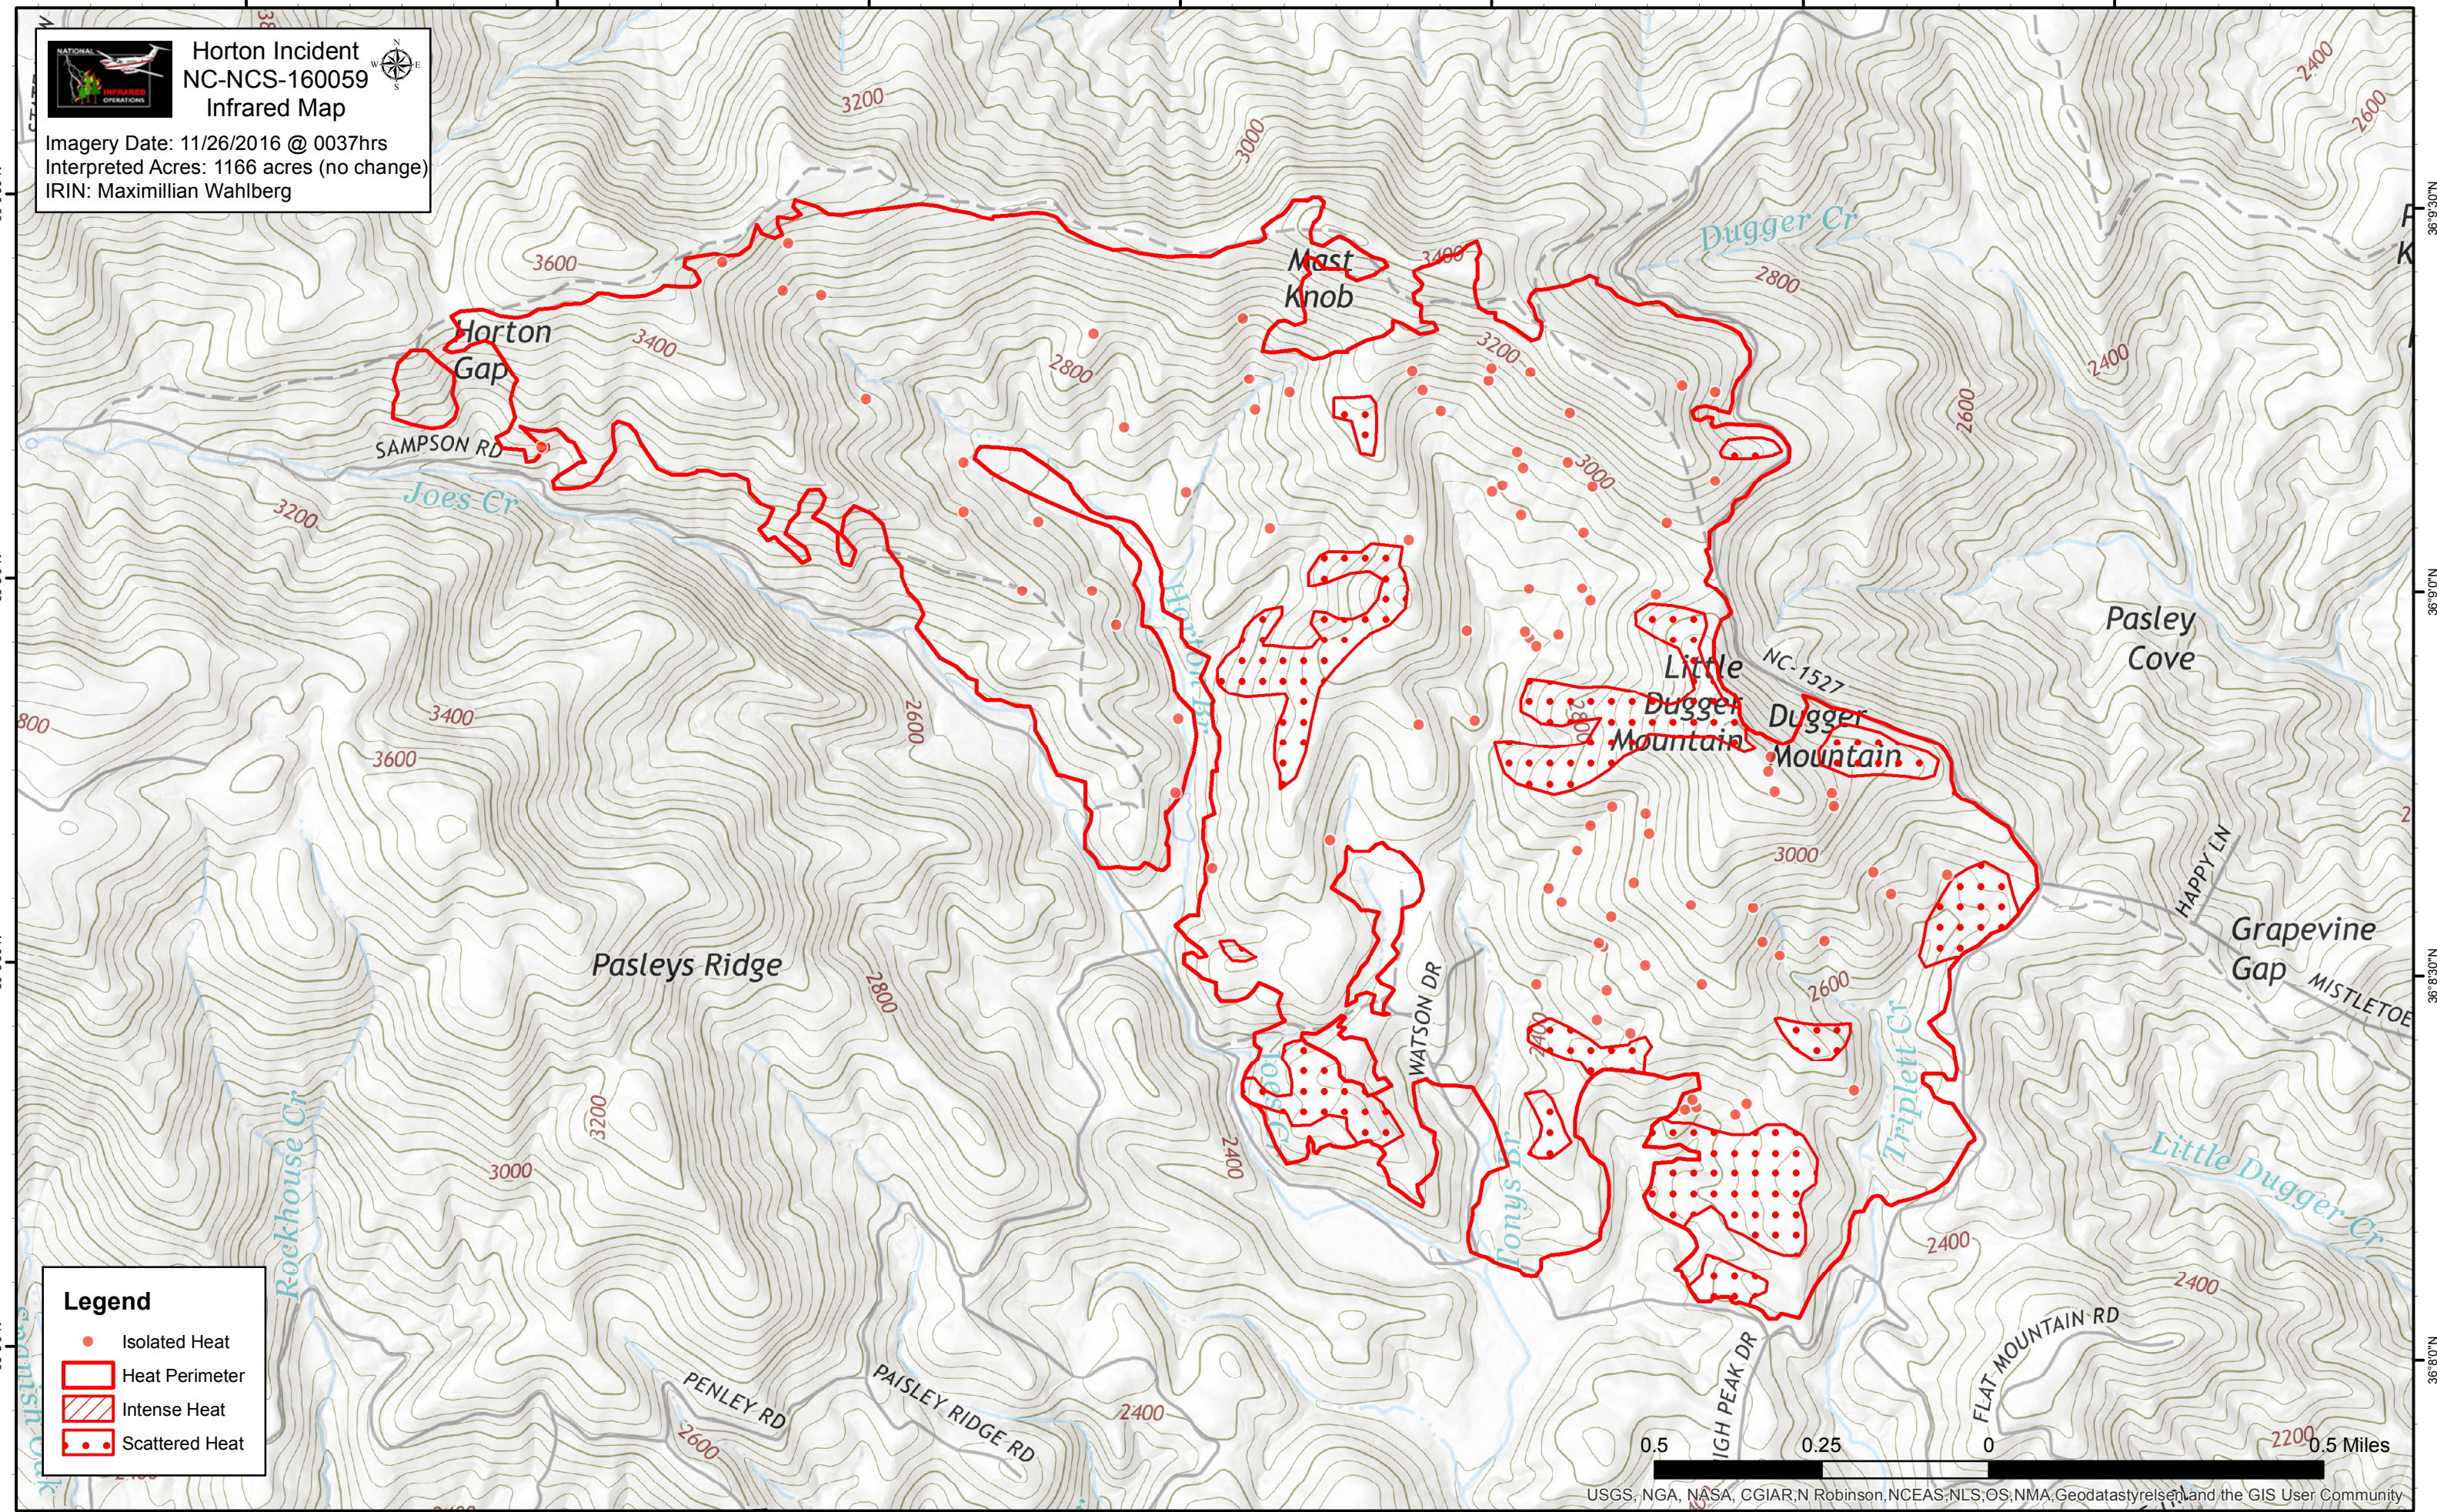

Horton Incident
NC-NCS-160059
Infrared Map

Imagery Date: 11/26/2016 @ 0037hrs
 Interpreted Acres: 1166 acres (no change)
 IRIN: Maximillian Wahlberg

Legend

- Isolated Heat
- Heat Perimeter
- Intense Heat
- Scattered Heat