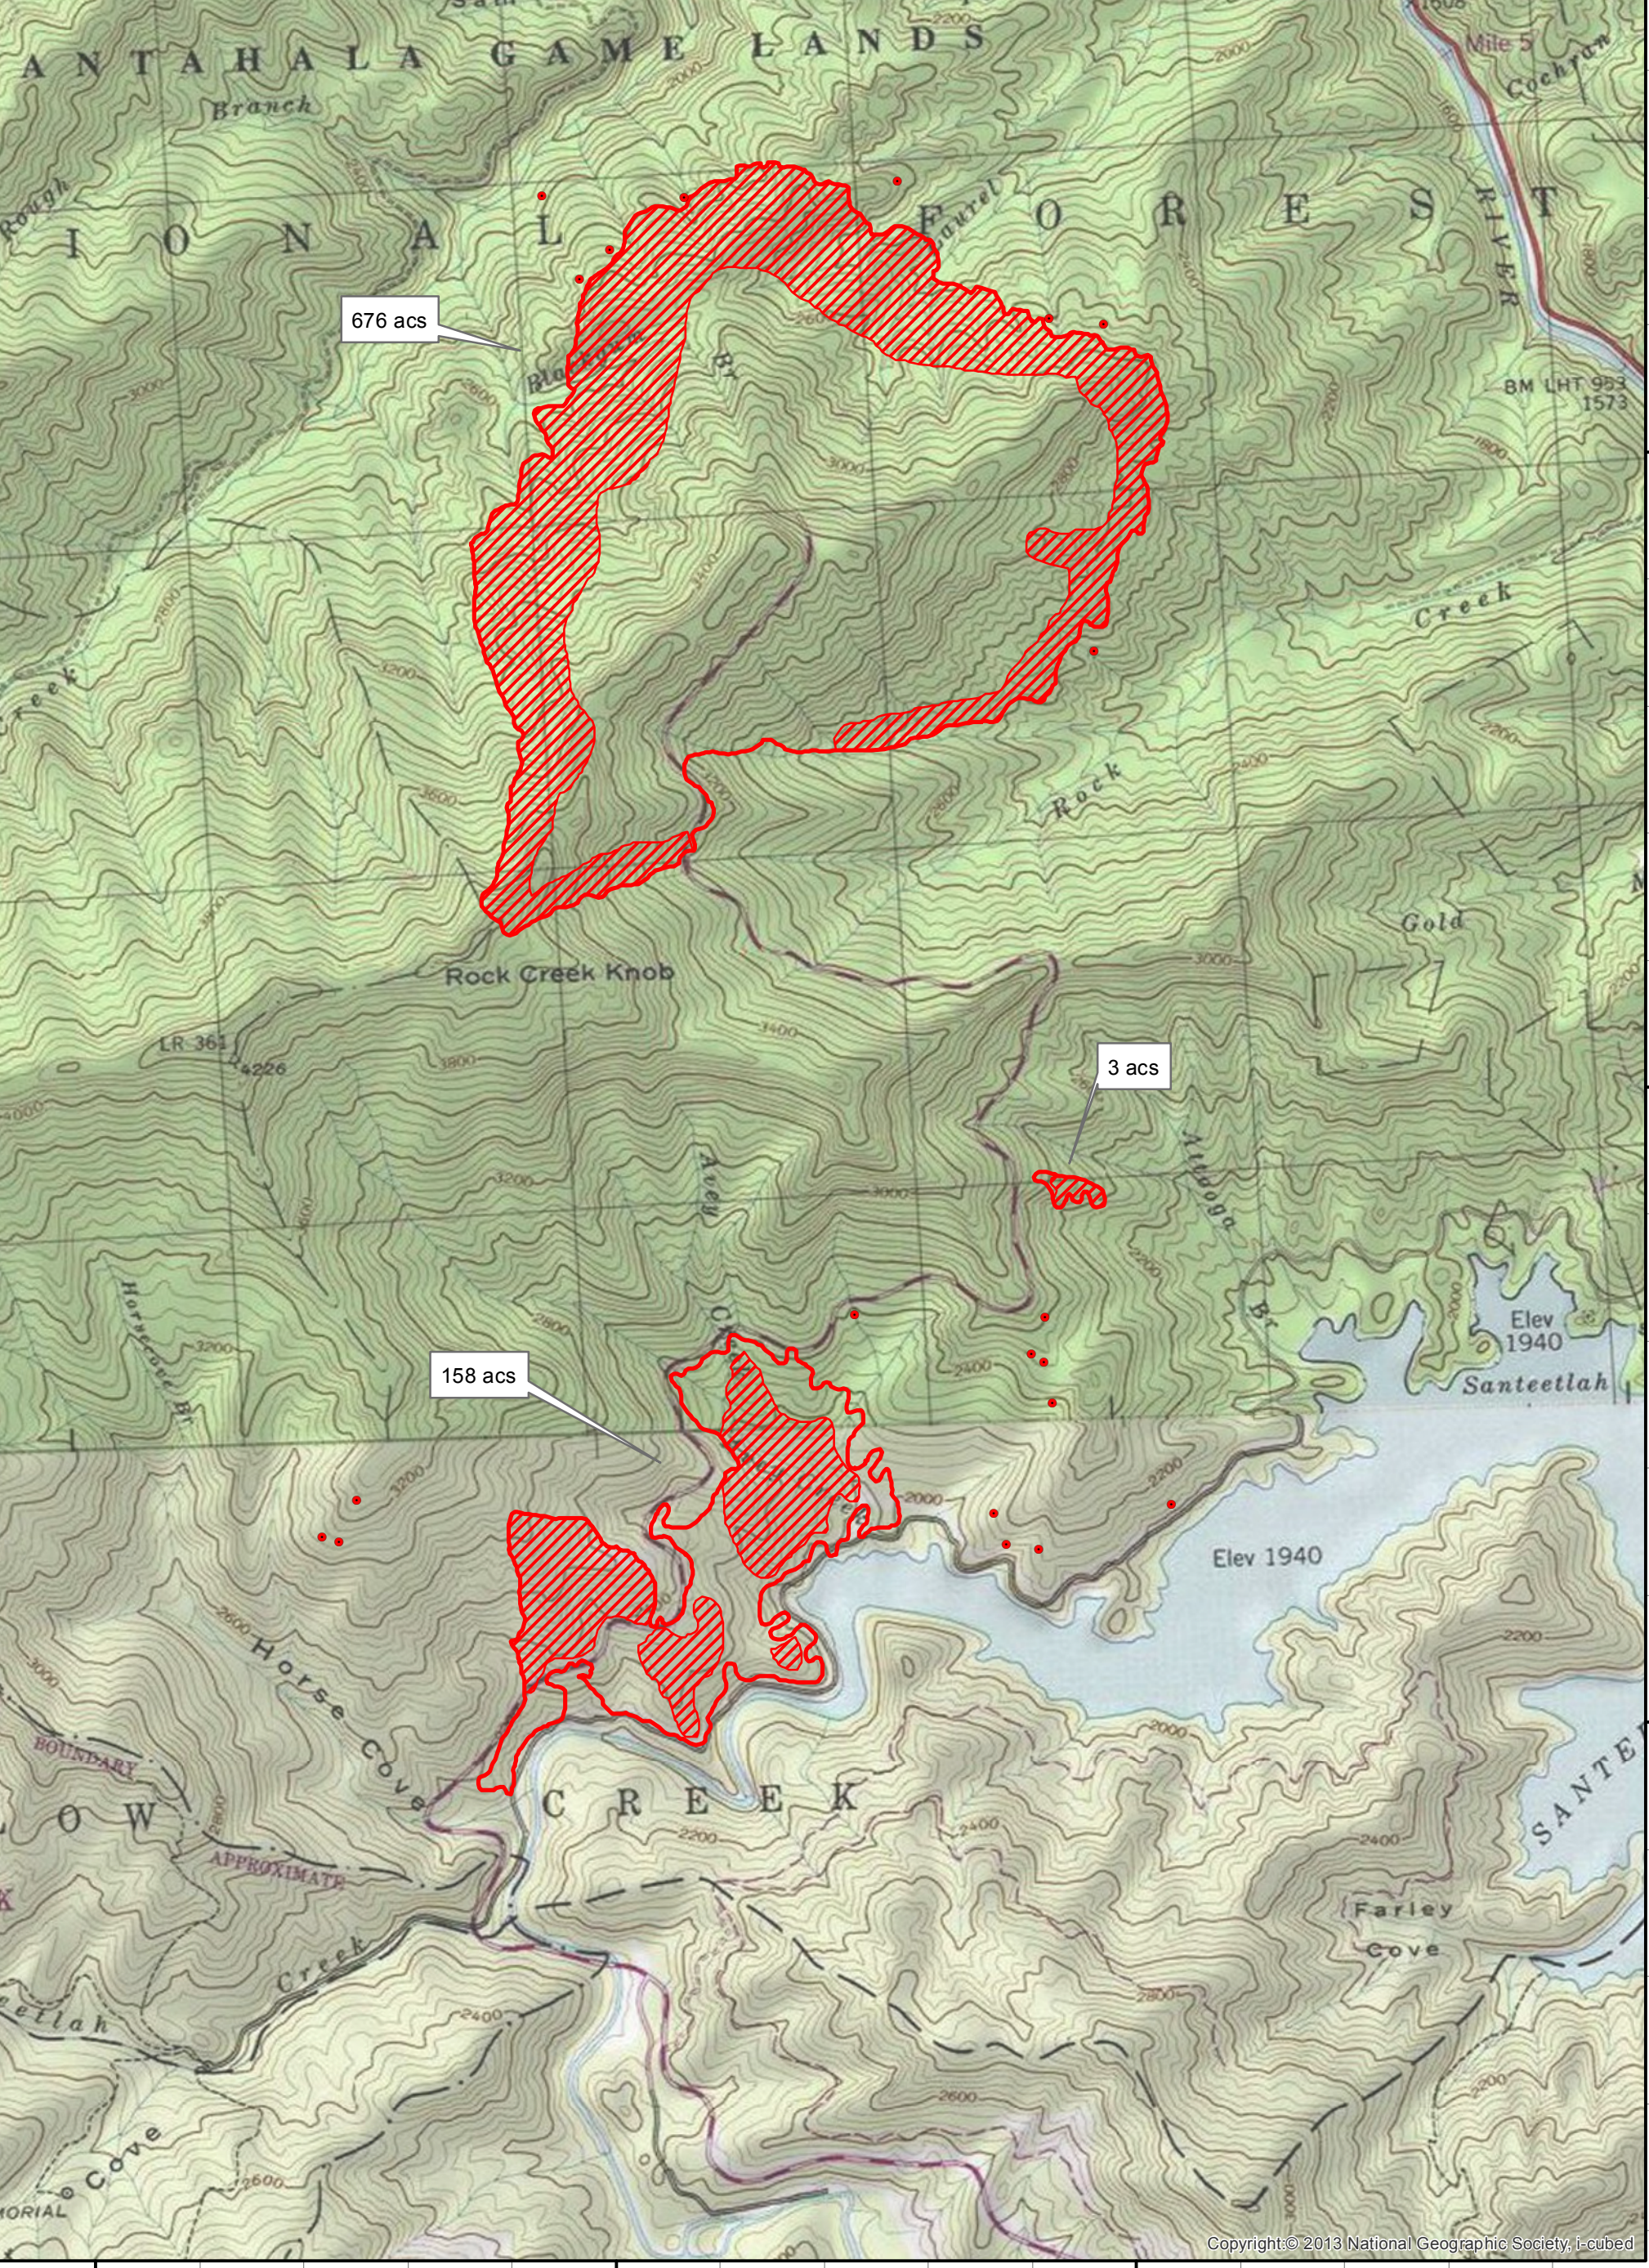

Maple Spring Infrared Map  
NC-NCS-160295  
Map Date: 11/07/2016  
Imagery Date: 11/06/2016  
Imagery Time: 2014 MDT  
IR Interpreted Acres: 837  
IRIN: Tammy Hocut

- Isolated Heat Sources
- Heat Perimeter
- ▨ Intense Heat
- ⋯ Scattered Heat

NAD 1983 UTM Zone 16N  
0 0.1 0.2 0.4 0.6 Miles

676 acs

3 acs

158 acs

Elev 1940

Farley Cove