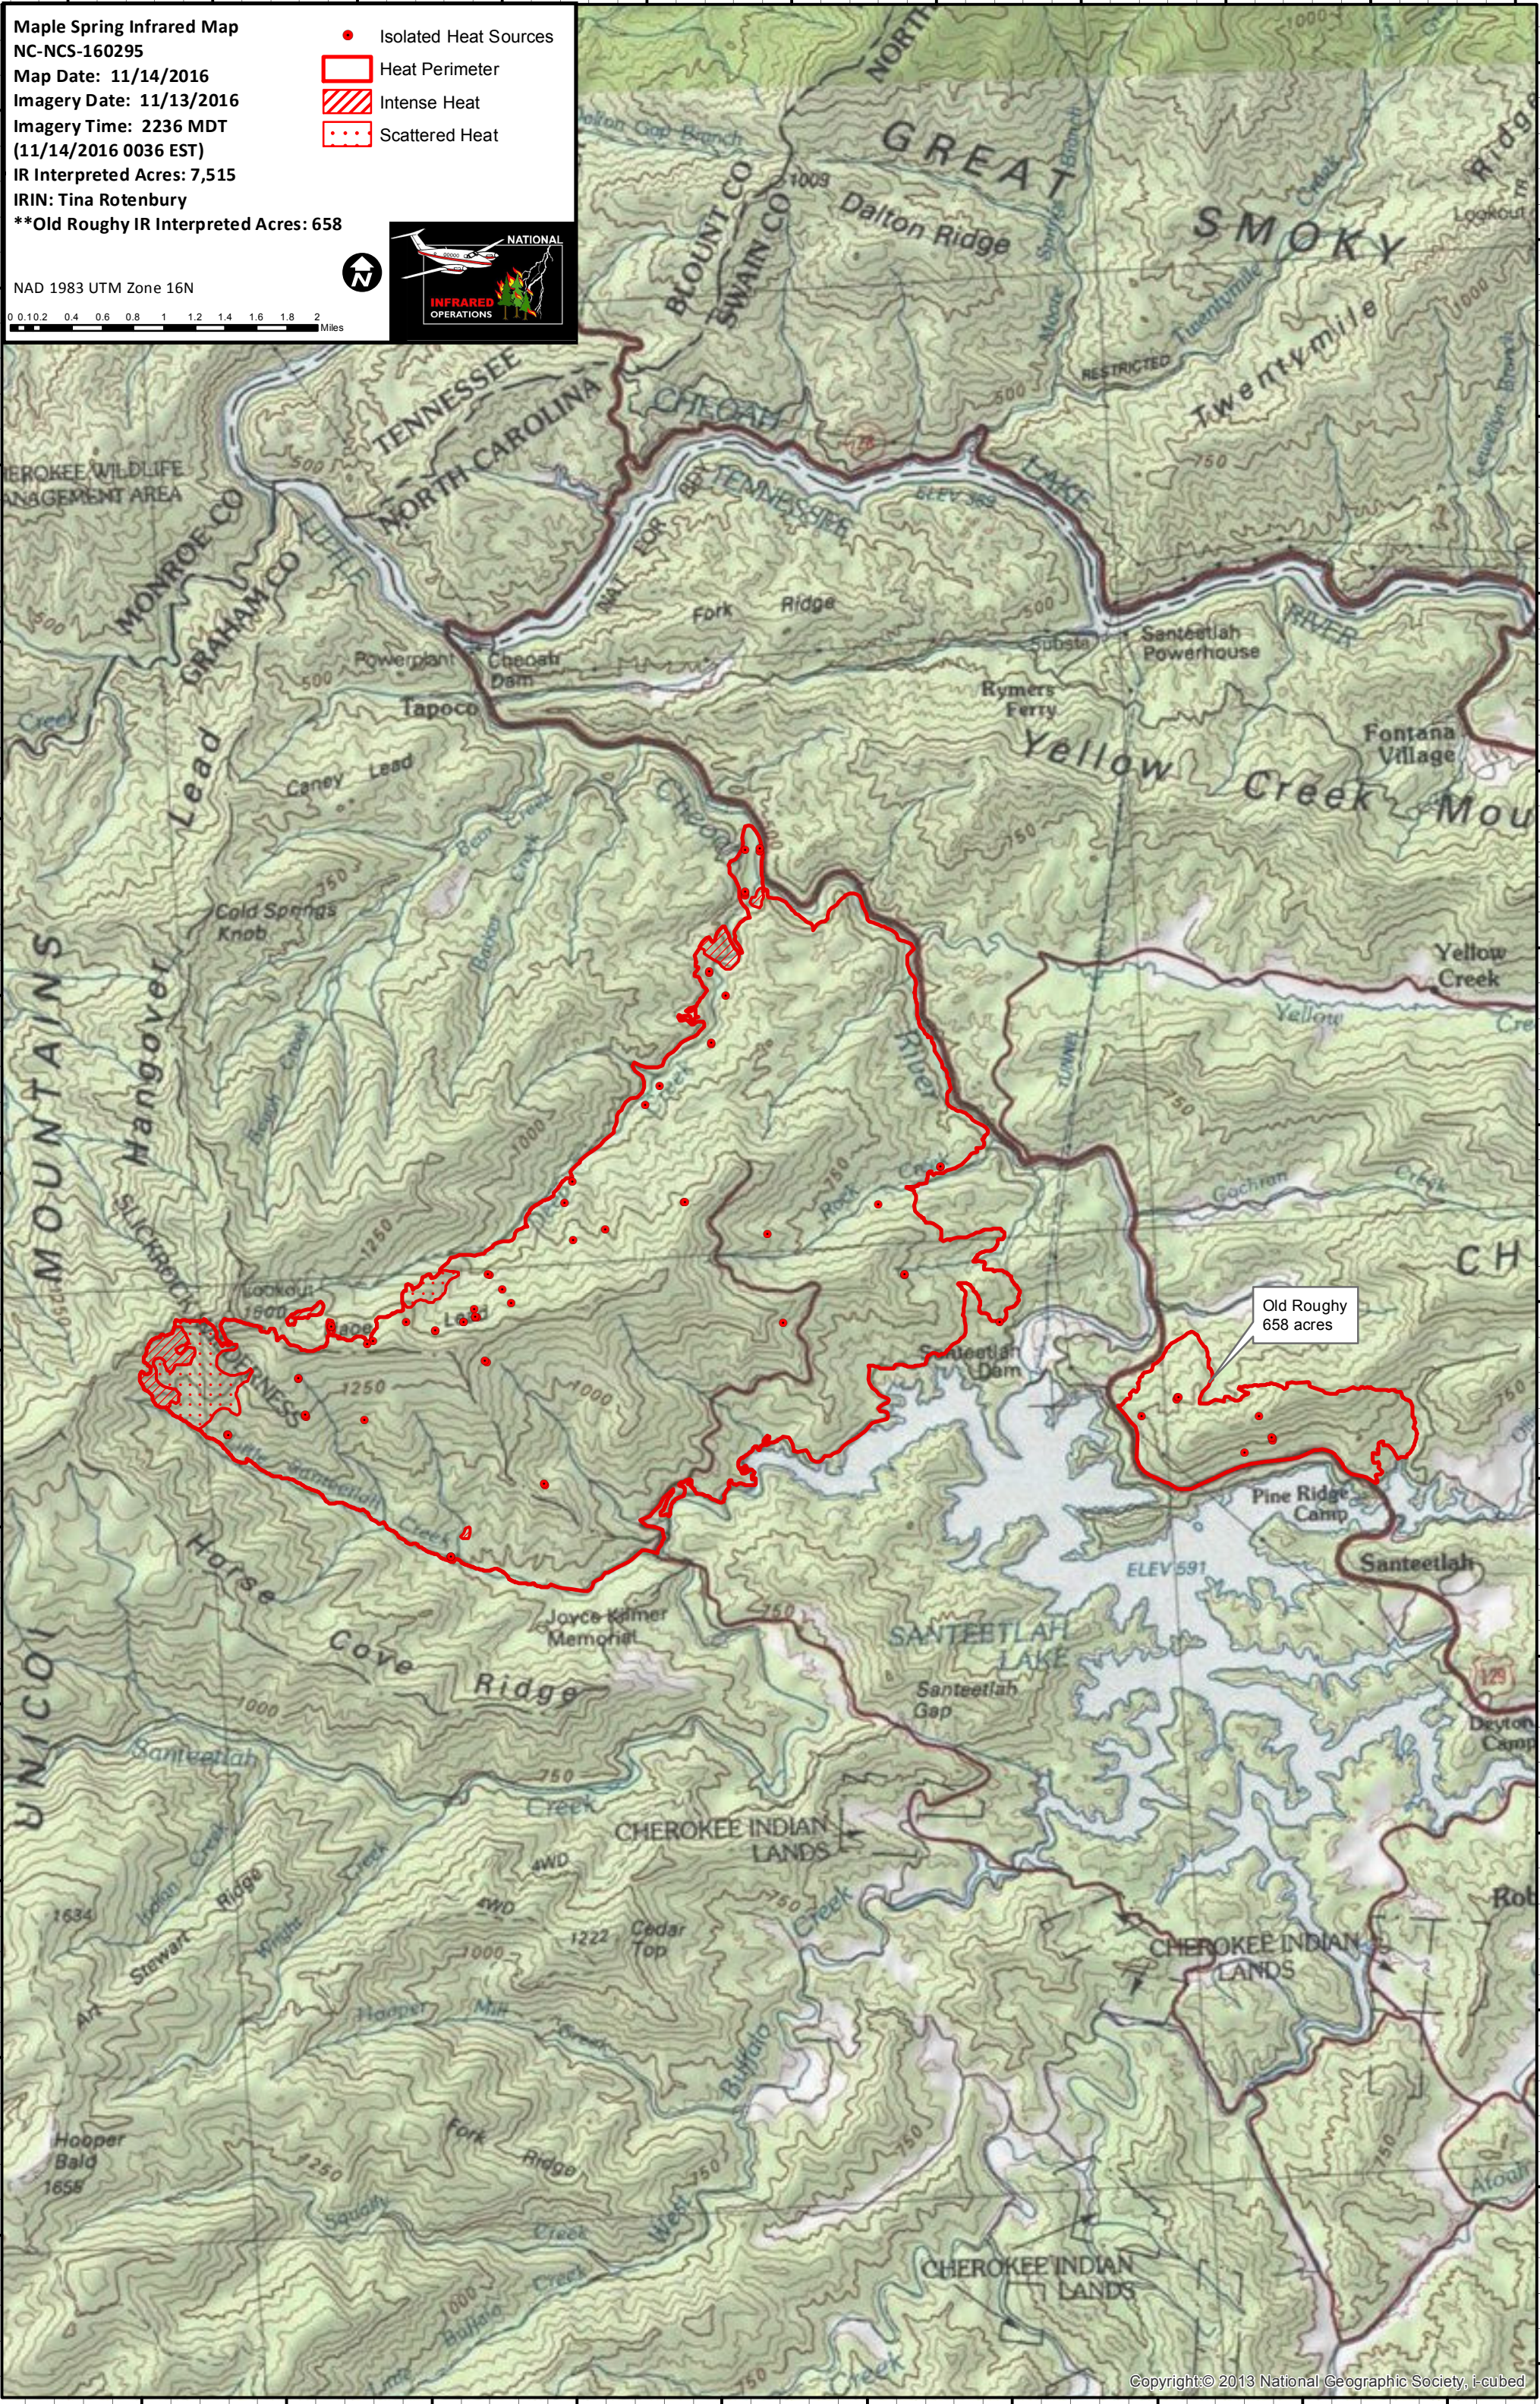

Maple Spring Infrared Map
 NC-NCS-160295
 Map Date: 11/14/2016
 Imagery Date: 11/13/2016
 Imagery Time: 2236 MDT
 (11/14/2016 0036 EST)
 IR Interpreted Acres: 7,515
 IRIN: Tina Rotenbury
 **Old Roughy IR Interpreted Acres: 658

- Isolated Heat Sources
- Heat Perimeter
- Intense Heat
- Scattered Heat

Old Roughy
658 acres