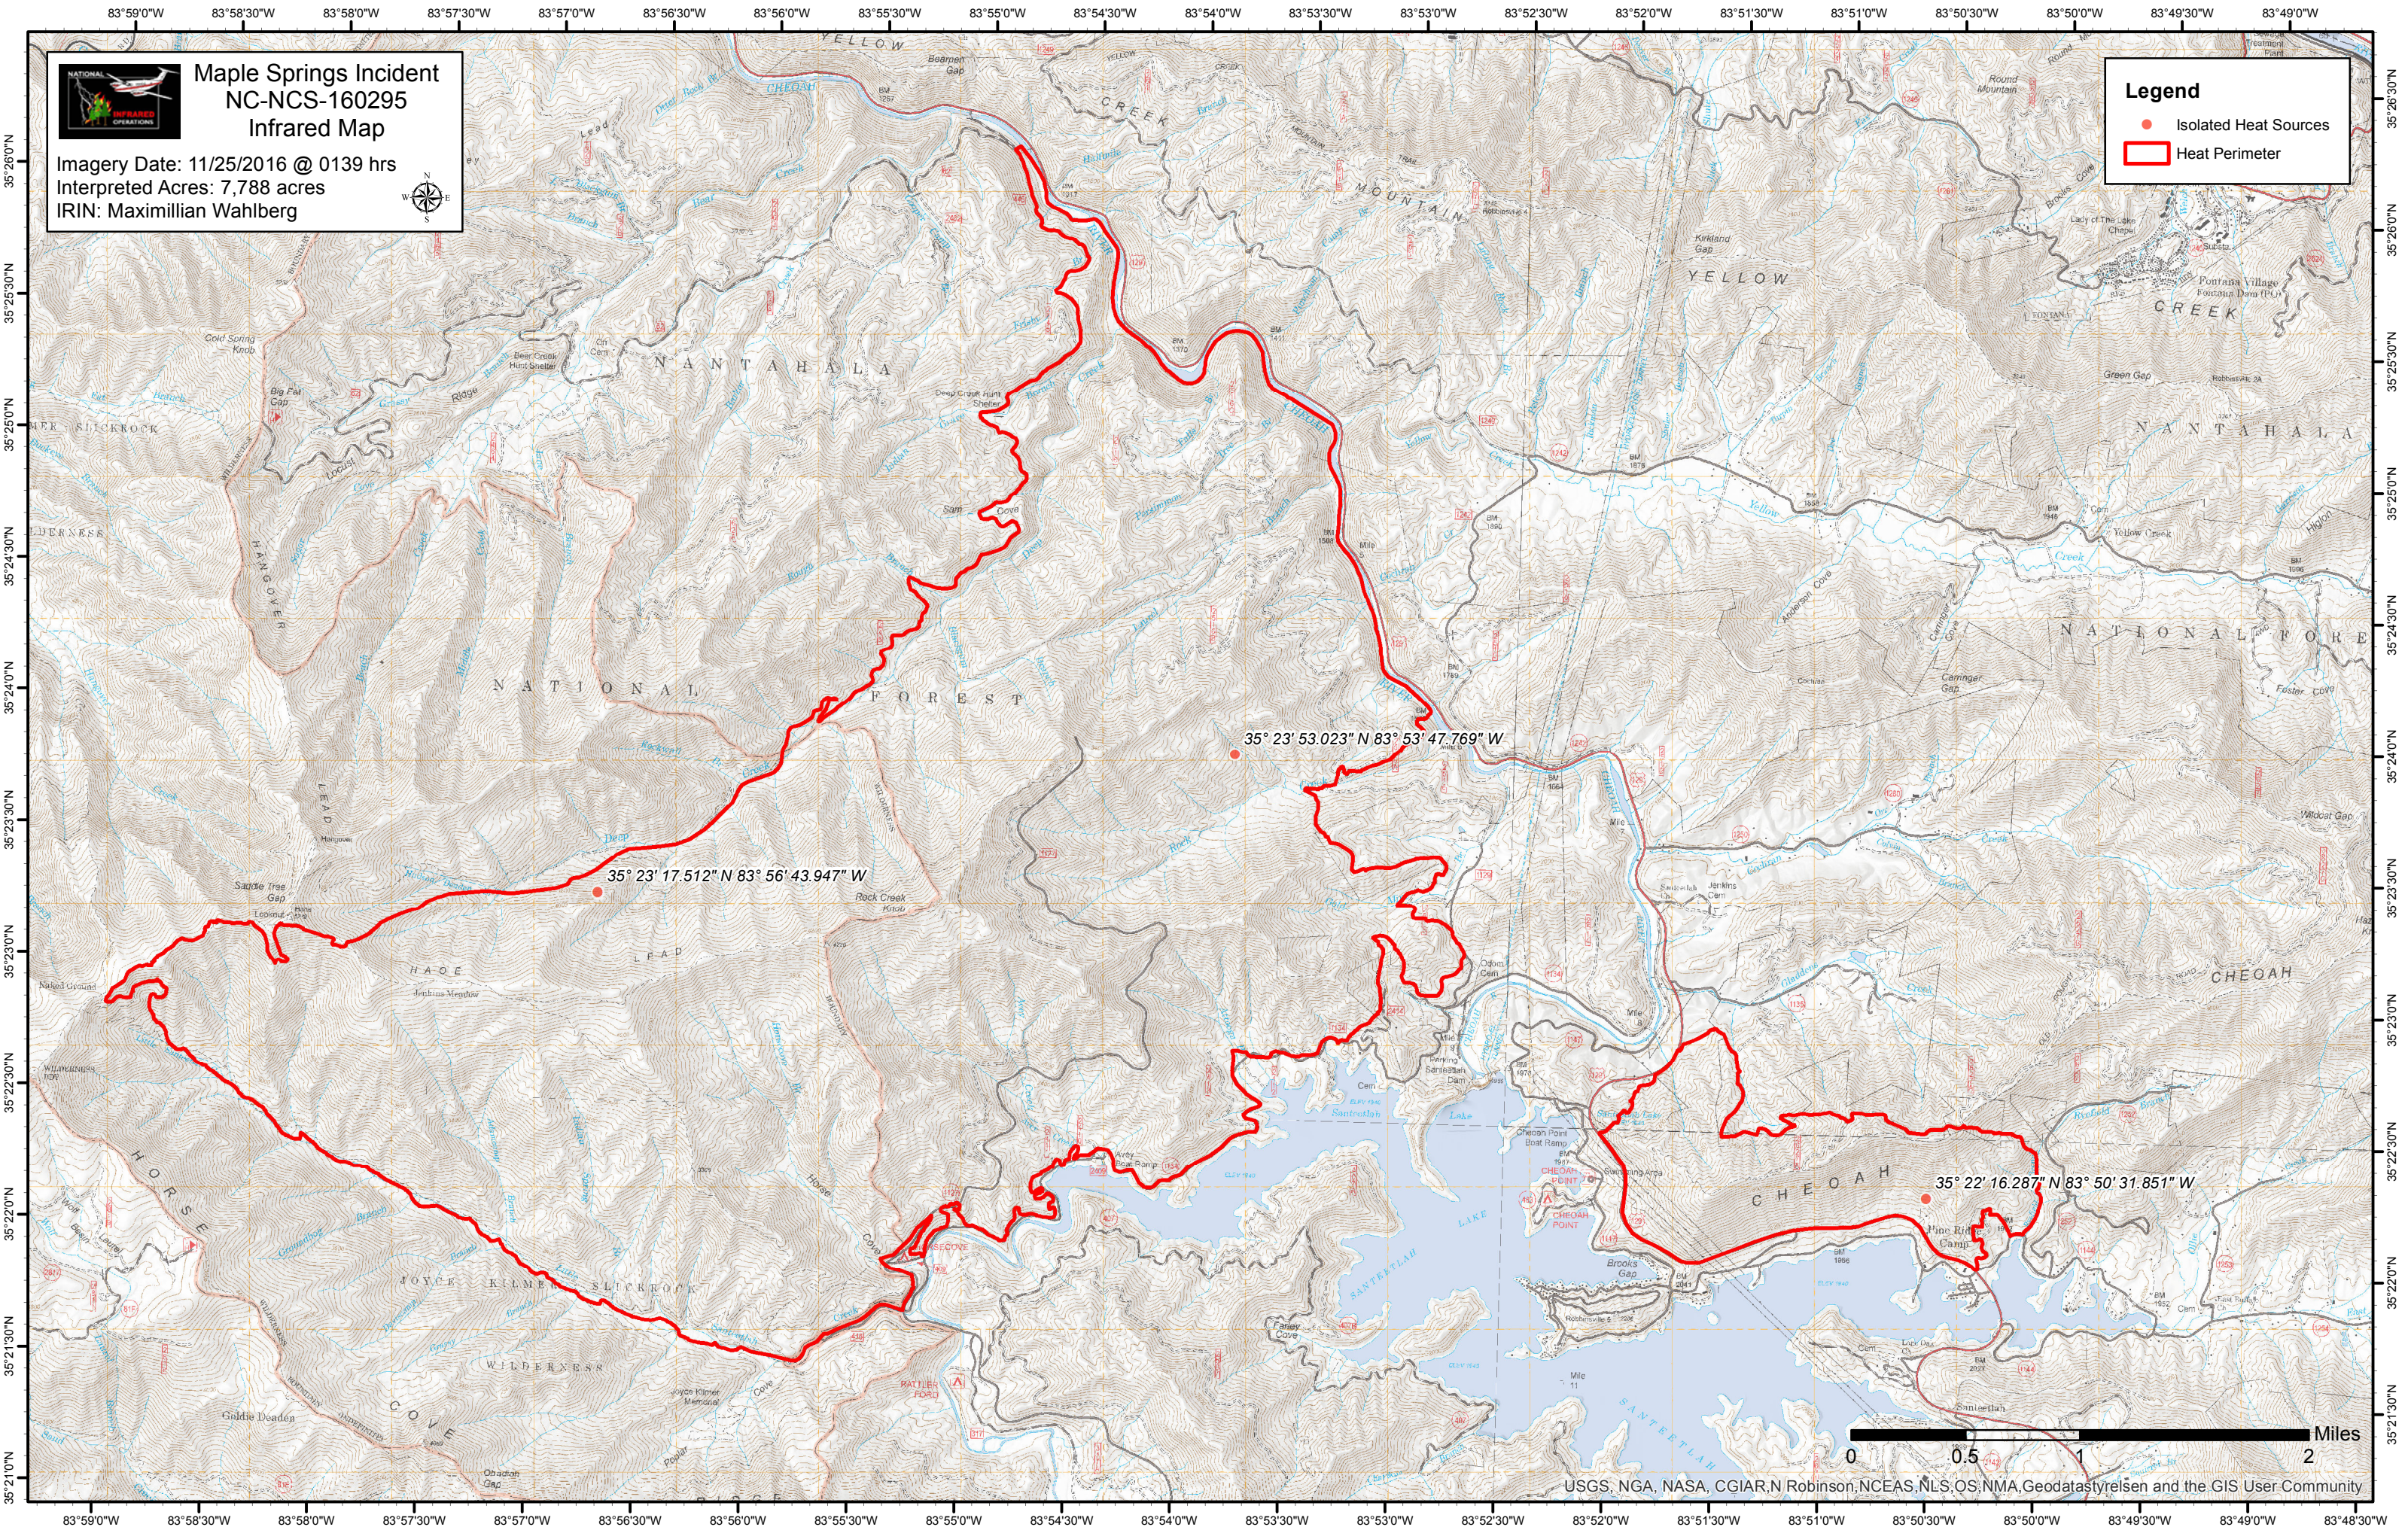

**Maple Springs Incident  
NC-NCS-160295  
Infrared Map**

Imagery Date: 11/25/2016 @ 0139 hrs  
Interpreted Acres: 7,788 acres  
IRIN: Maximillian Wahlberg

**Legend**

- Isolated Heat Sources
- Heat Perimeter

35° 23' 17.512" N 83° 56' 43.947" W

35° 23' 53.023" N 83° 53' 47.769" W

35° 22' 16.287" N 83° 50' 31.851" W