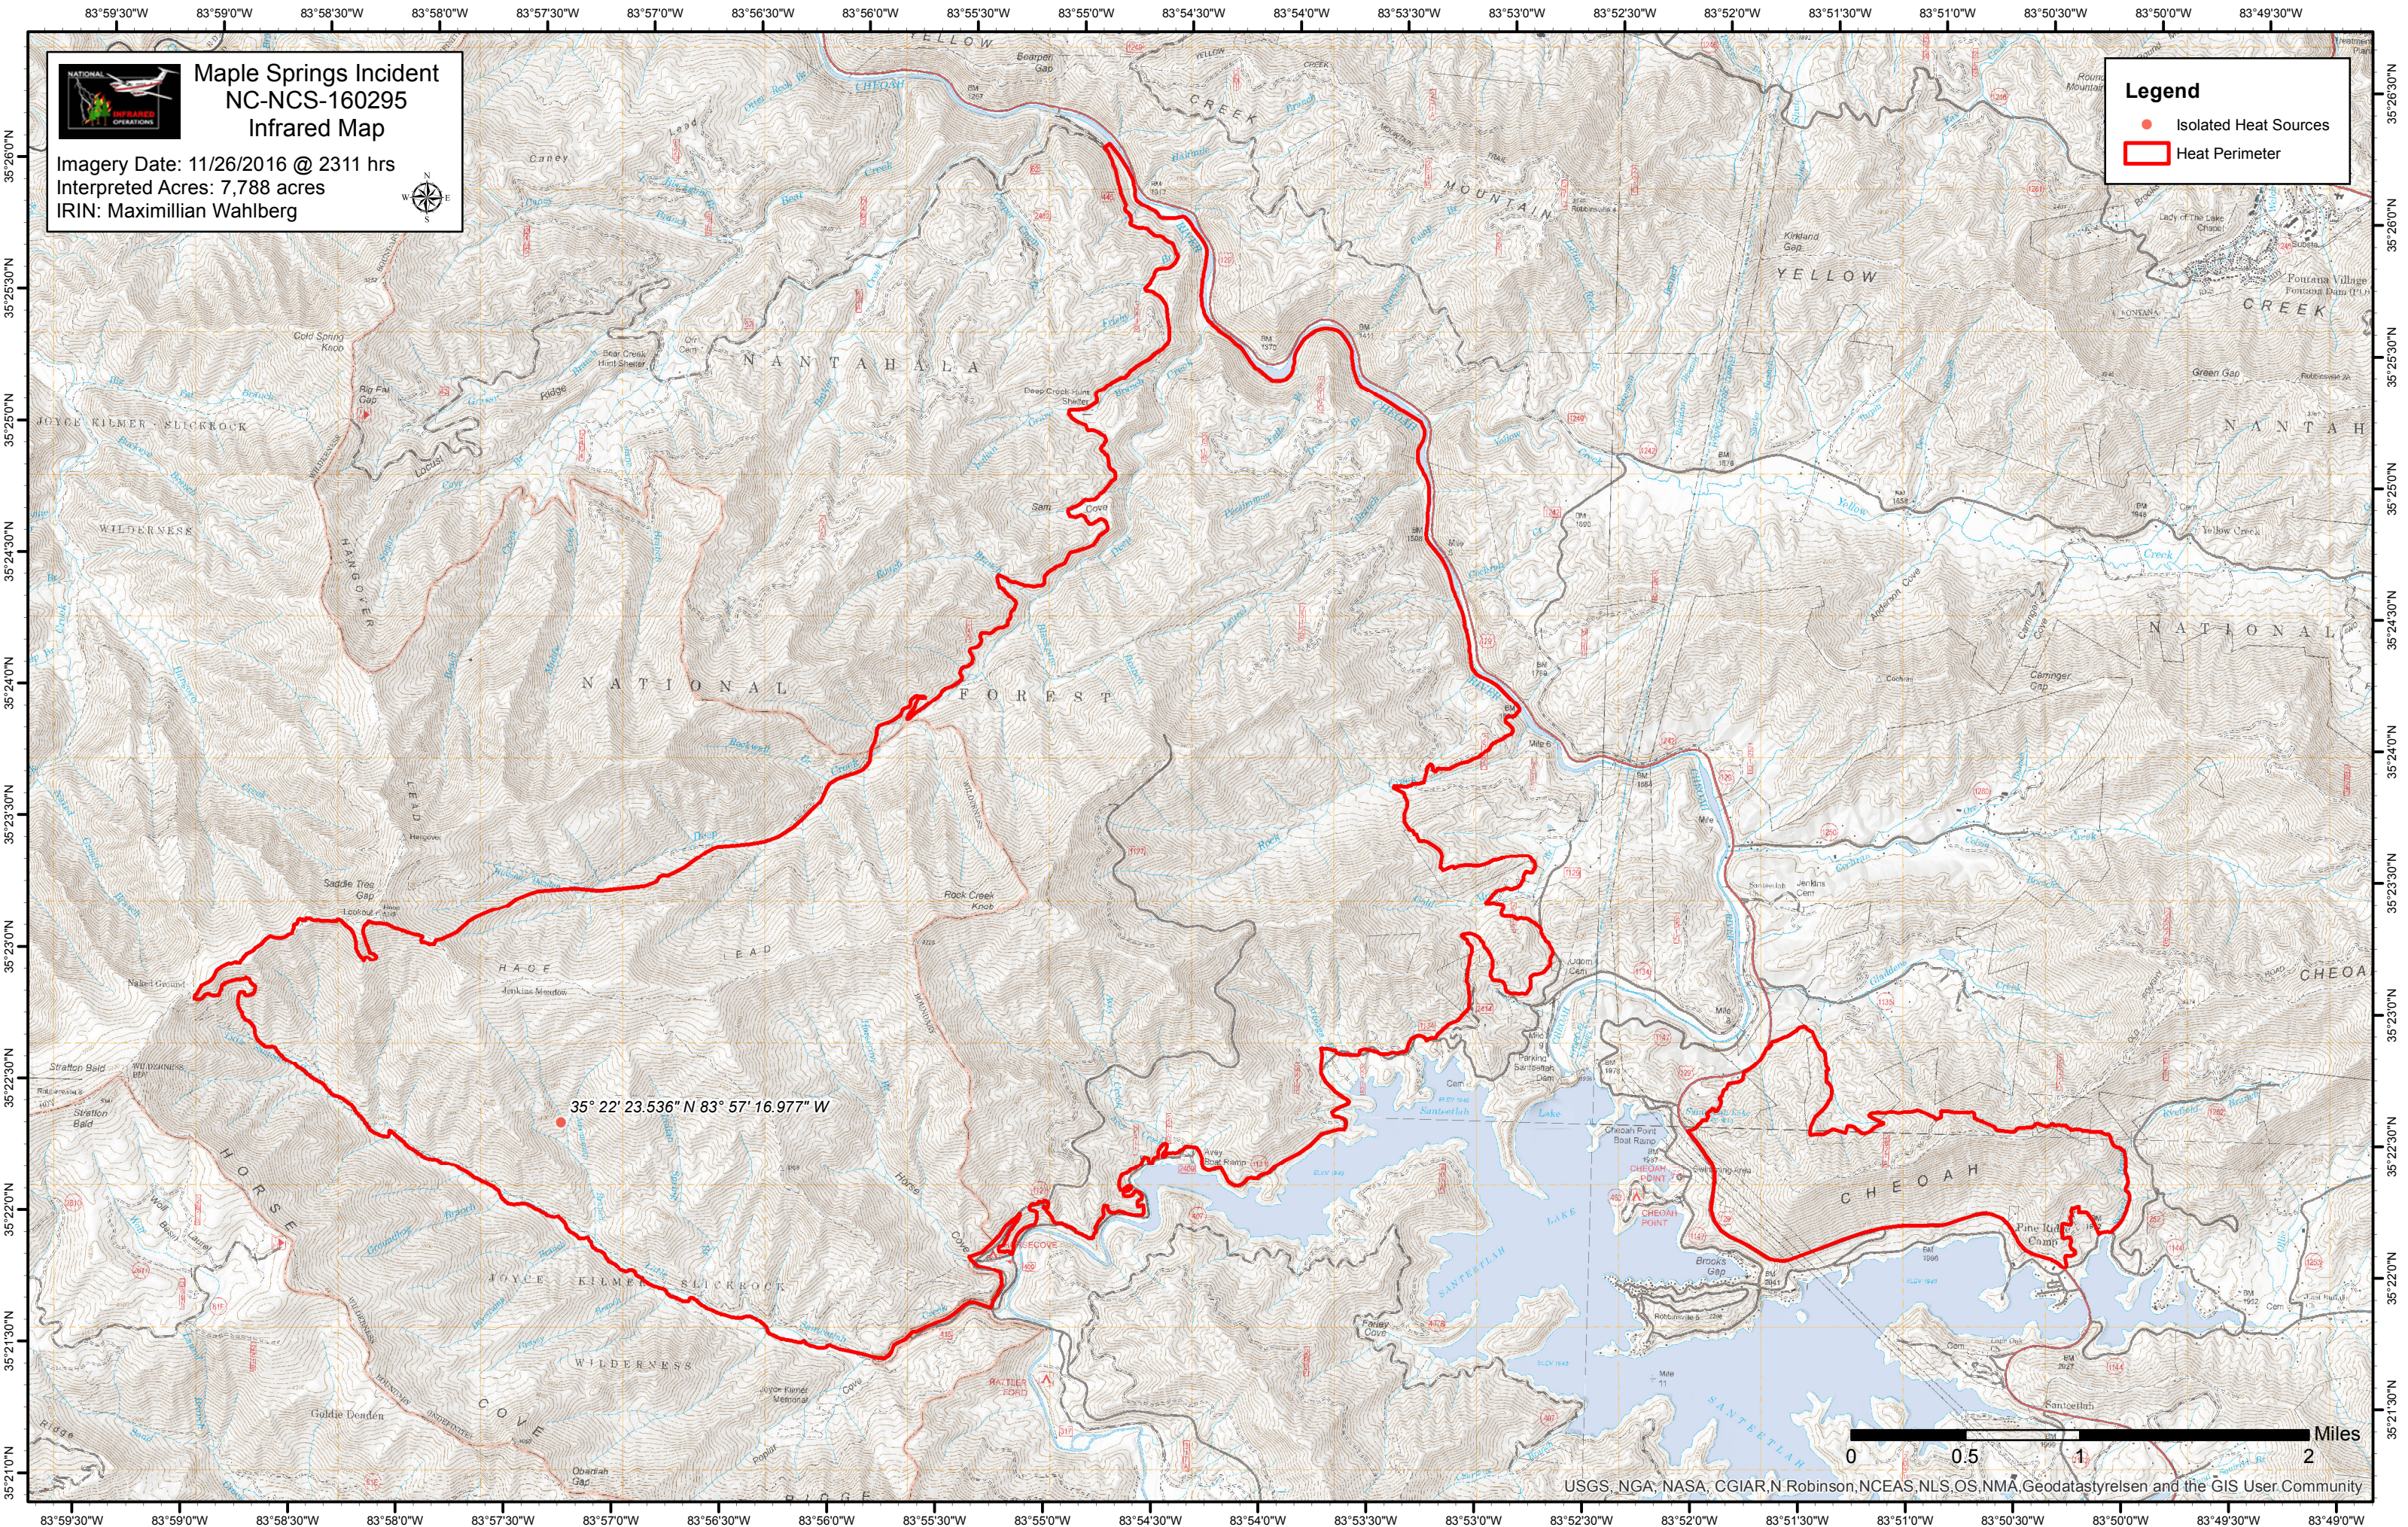

**Maple Springs Incident  
NC-NCS-160295  
Infrared Map**

Imagery Date: 11/26/2016 @ 2311 hrs  
Interpreted Acres: 7,788 acres  
IRIN: Maximillian Wahlberg

**Legend**

- Isolated Heat Sources
- Heat Perimeter

35° 22' 23.536" N 83° 57' 16.977" W