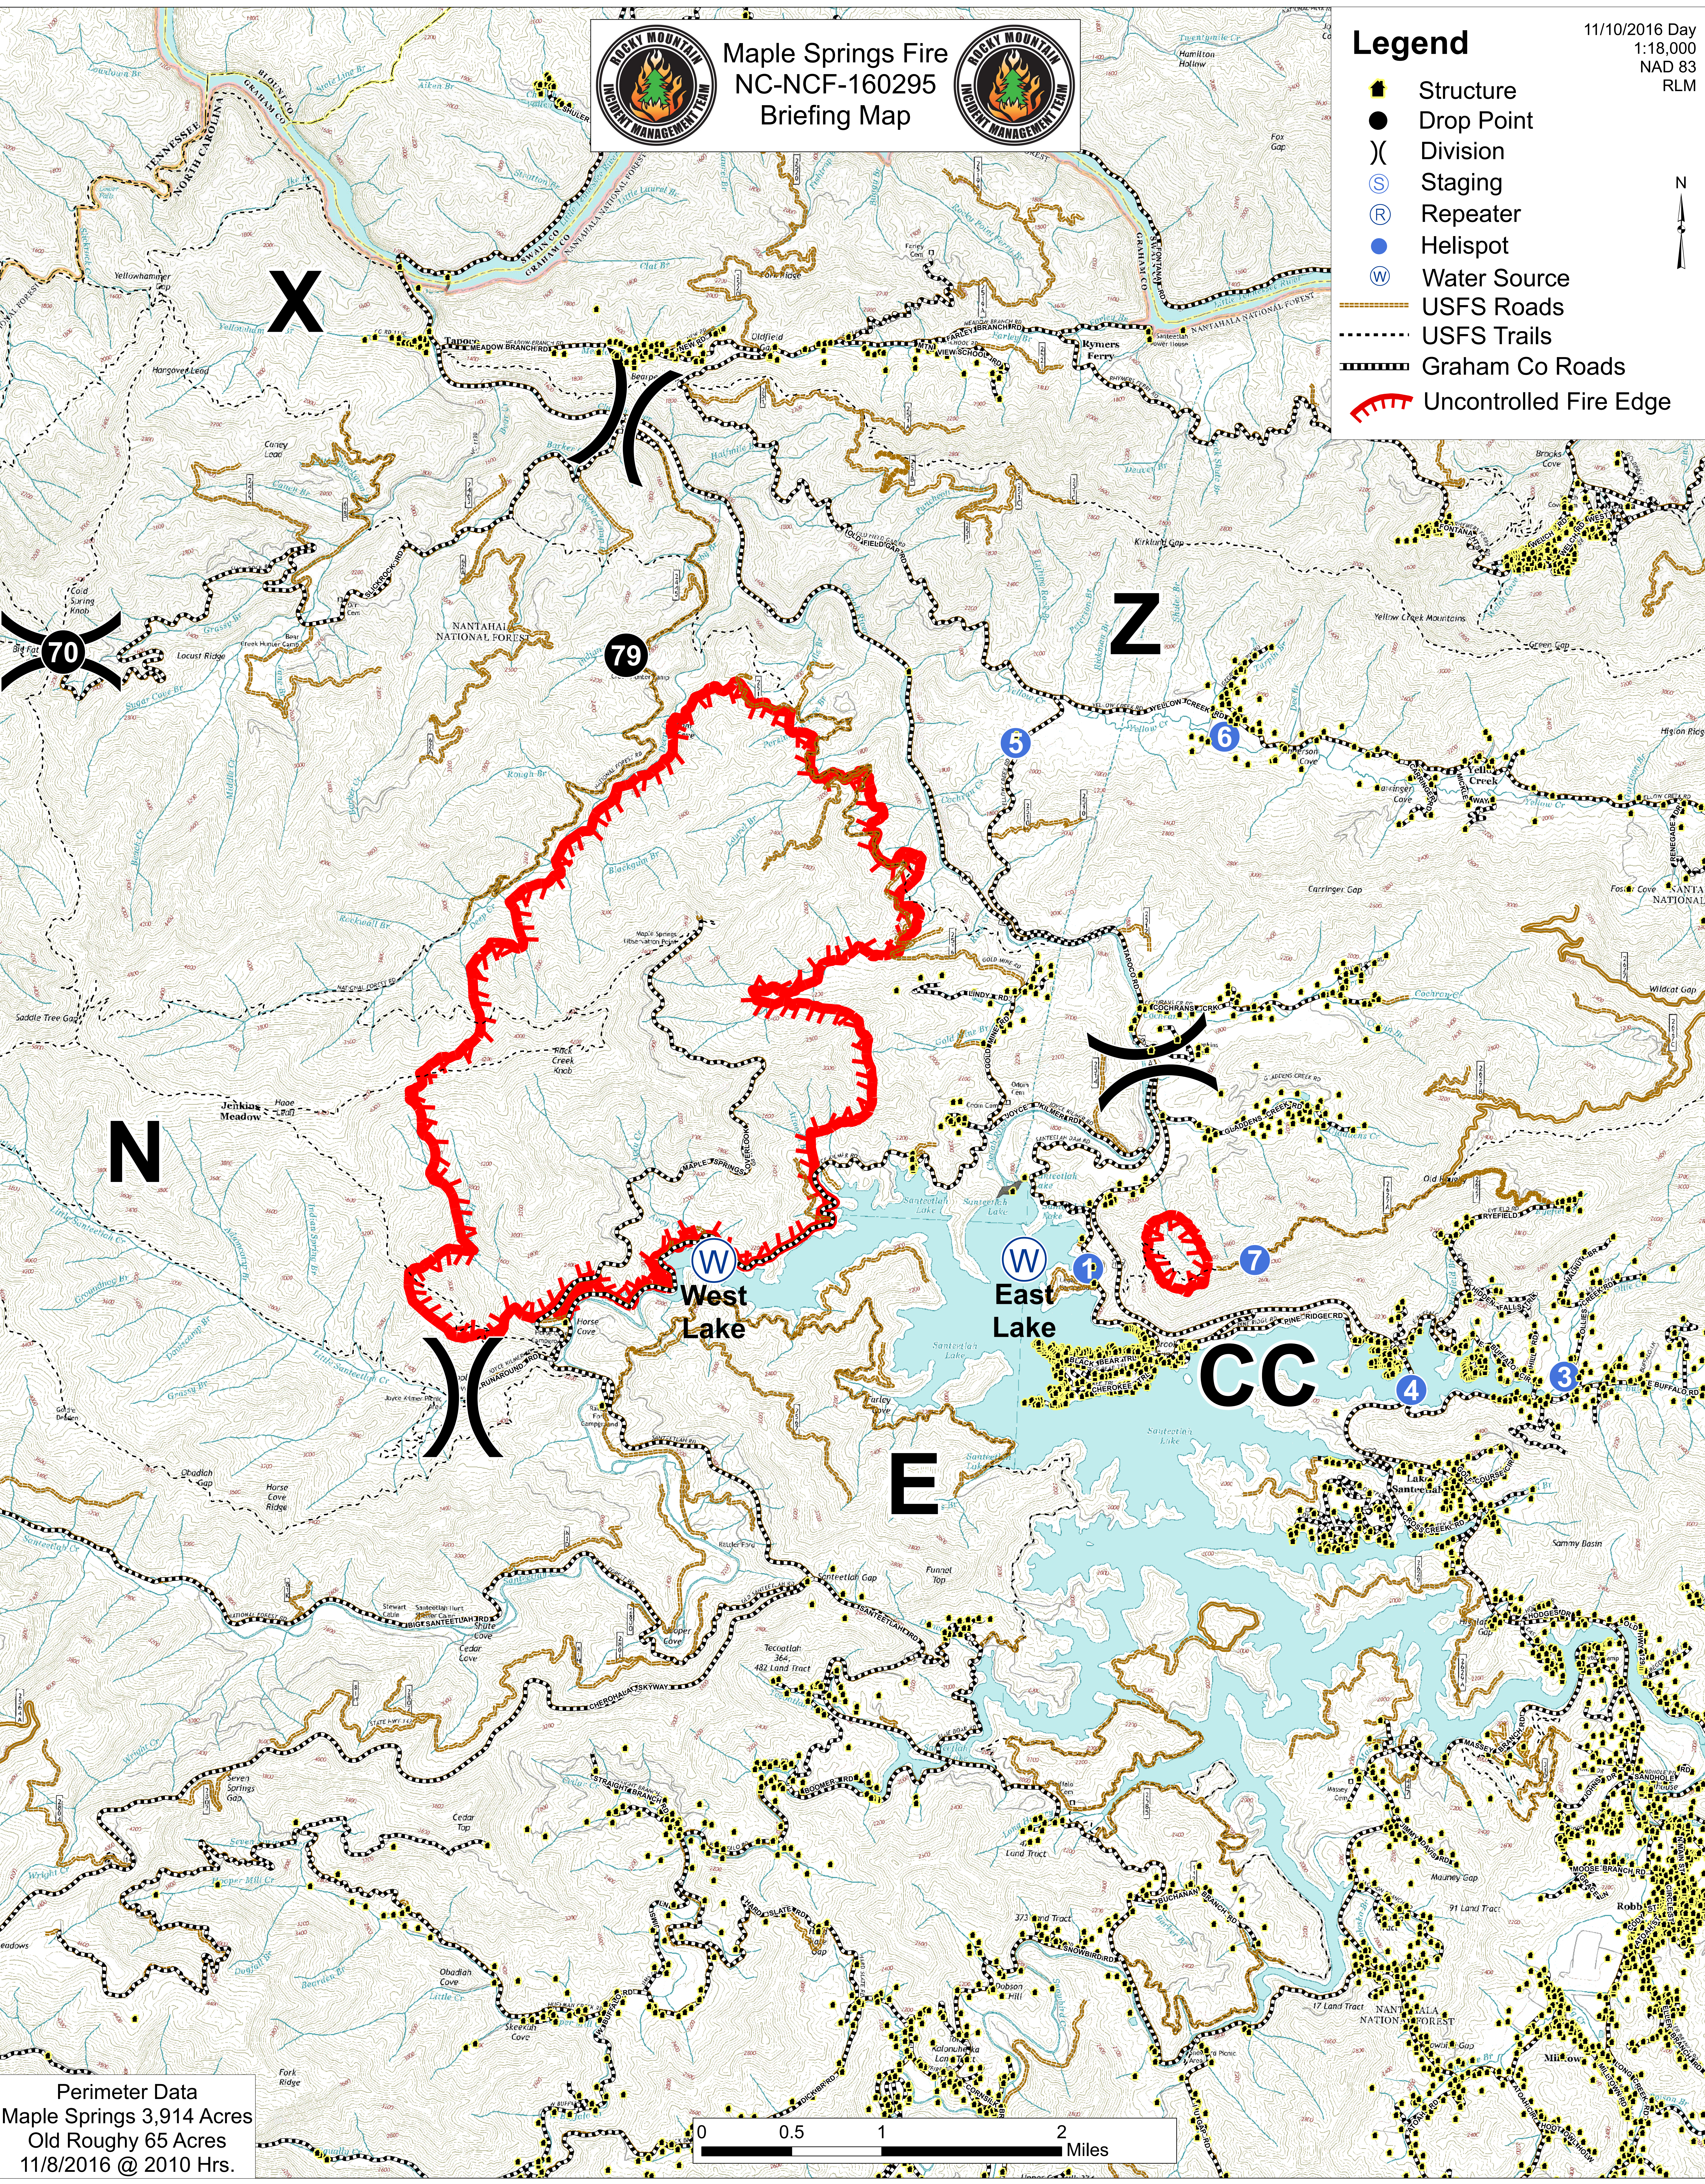

Maple Springs Fire  
NC-NCF-160295  
Briefing Map

**Legend**

- Structure
- Drop Point
- Division
- Staging
- Repeater
- Helispot
- Water Source
- USFS Roads
- USFS Trails
- Graham Co Roads
- Uncontrolled Fire Edge

11/10/2016 Day  
1:18,000  
NAD 83  
RLM

Perimeter Data  
Maple Springs 3,914 Acres  
Old Roughy 65 Acres  
11/8/2016 @ 2010 Hrs.