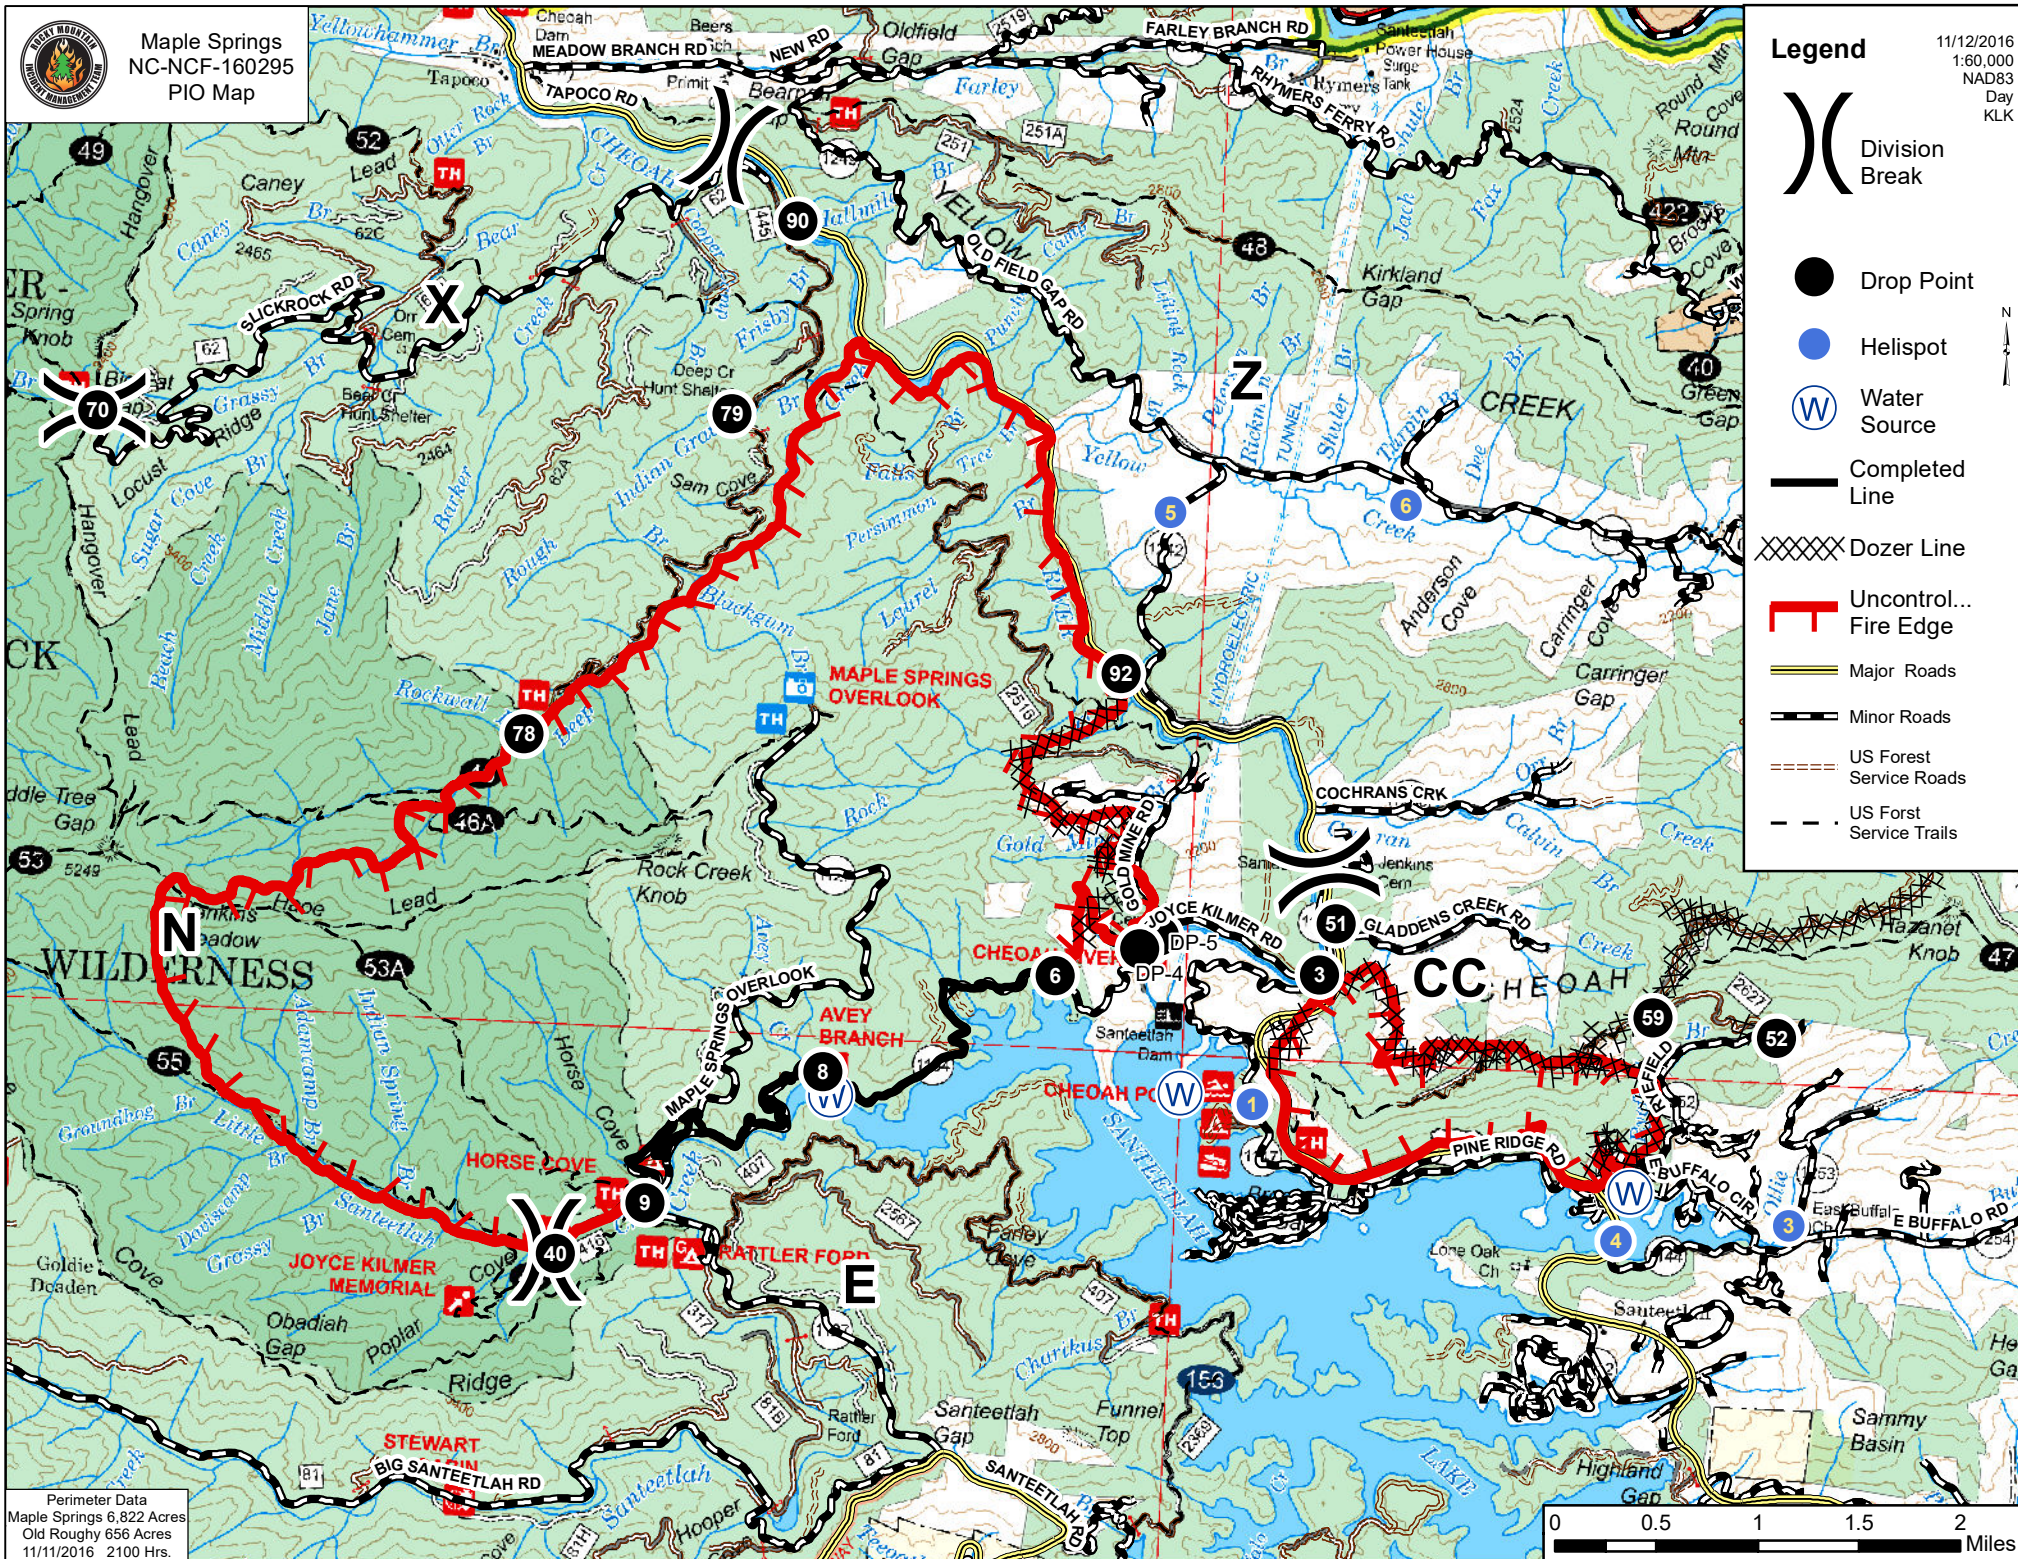

Maple Springs
NC-NCF-160295
PIO Map

Legend

- Division Break
- Drop Point
- Helispot
- Water Source
- Completed Line
- Dozer Line
- Uncontrol... Fire Edge
- Major Roads
- Minor Roads
- US Forest Service Roads
- US Forst Service Trails

11/12/2016
1:60,000
NAD83
Day
KLK

Perimeter Data
Maple Springs 6,822 Acres
Old Roughy 656 Acres
11/11/2016 2100 Hrs.