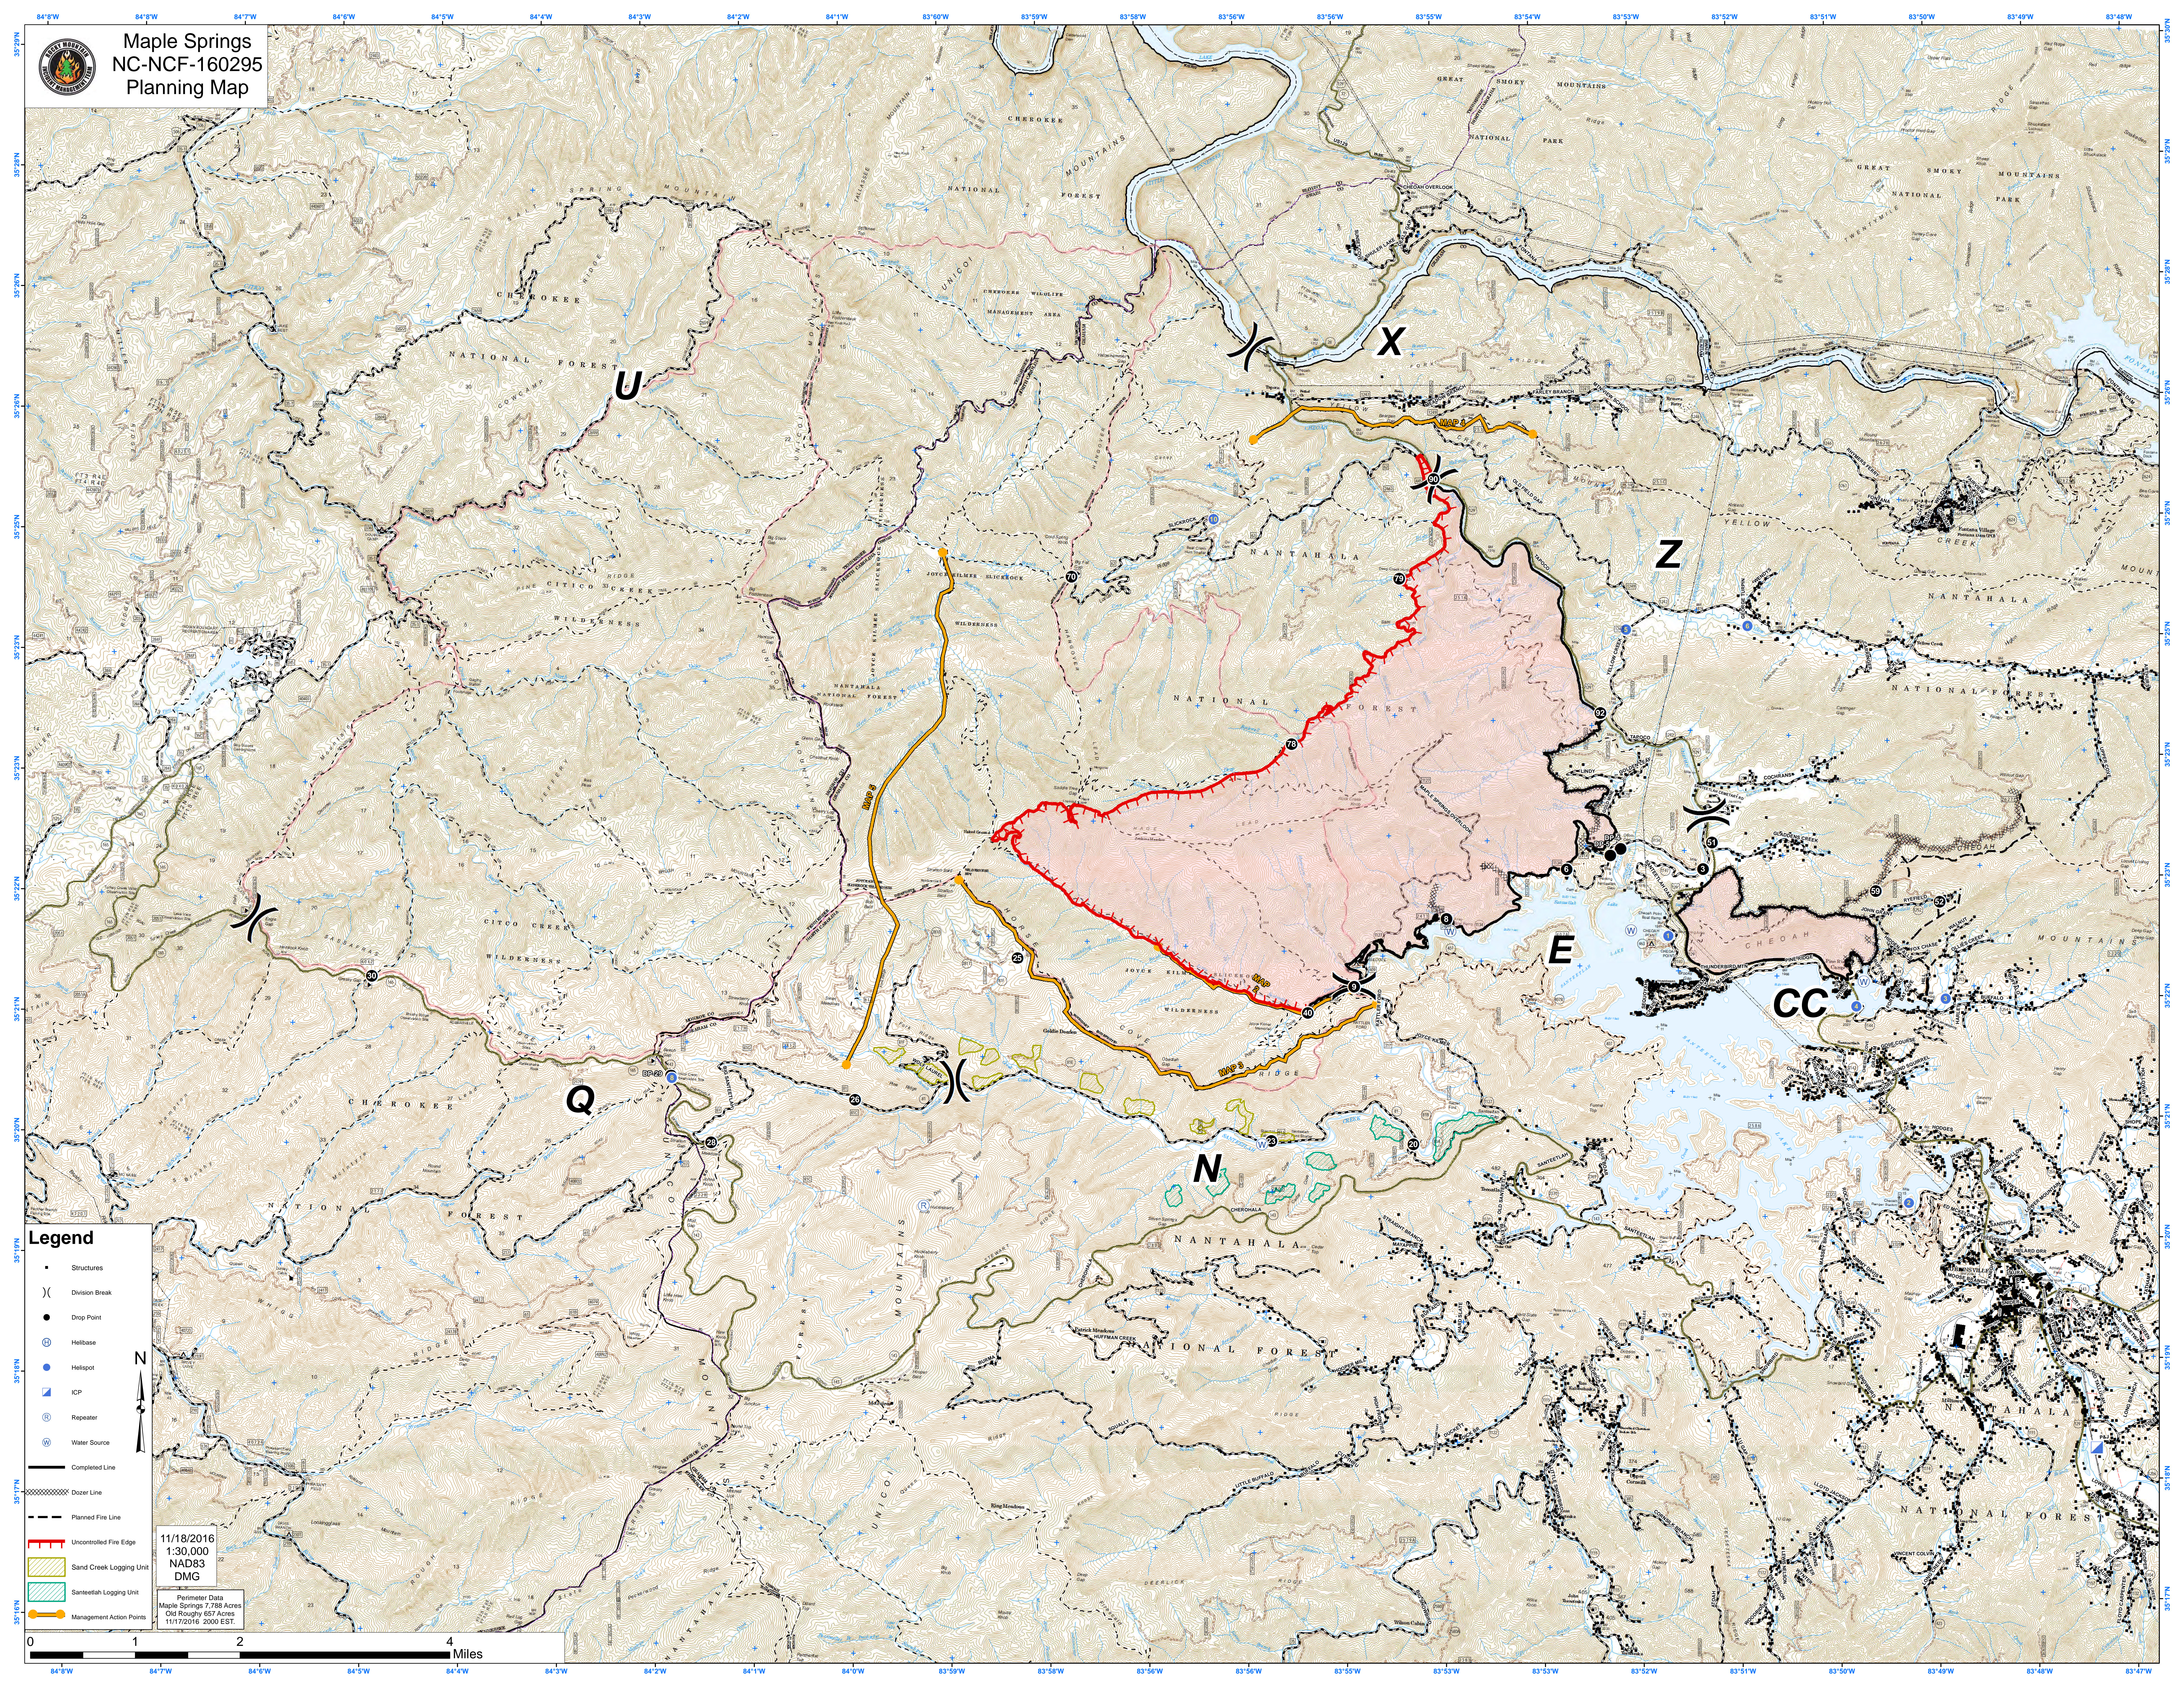

**Maple Springs  
NC-NCF-160295  
Planning Map**

**Legend**

- Structures
- ) ( Division Break
- Drop Point
- ⊕ Helibase
- ⊕ Helispot
- ⊕ ICP
- ⊕ Repeater
- ⊕ Water Source
- Completed Line
- ⊕ Dozer Line
- - - Planned Fire Line
- Uncontrolled Fire Edge
- ▨ Sand Creek Logging Unit
- ▨ Santeetlah Logging Unit
- ⊕ Management Action Points

11/18/2016  
1:30,000  
NAD83  
DMG

Perimeter Data  
Maple Springs 7,788 Acres  
Old Roughly 857 Acres  
11/17/2016 2000 EST.