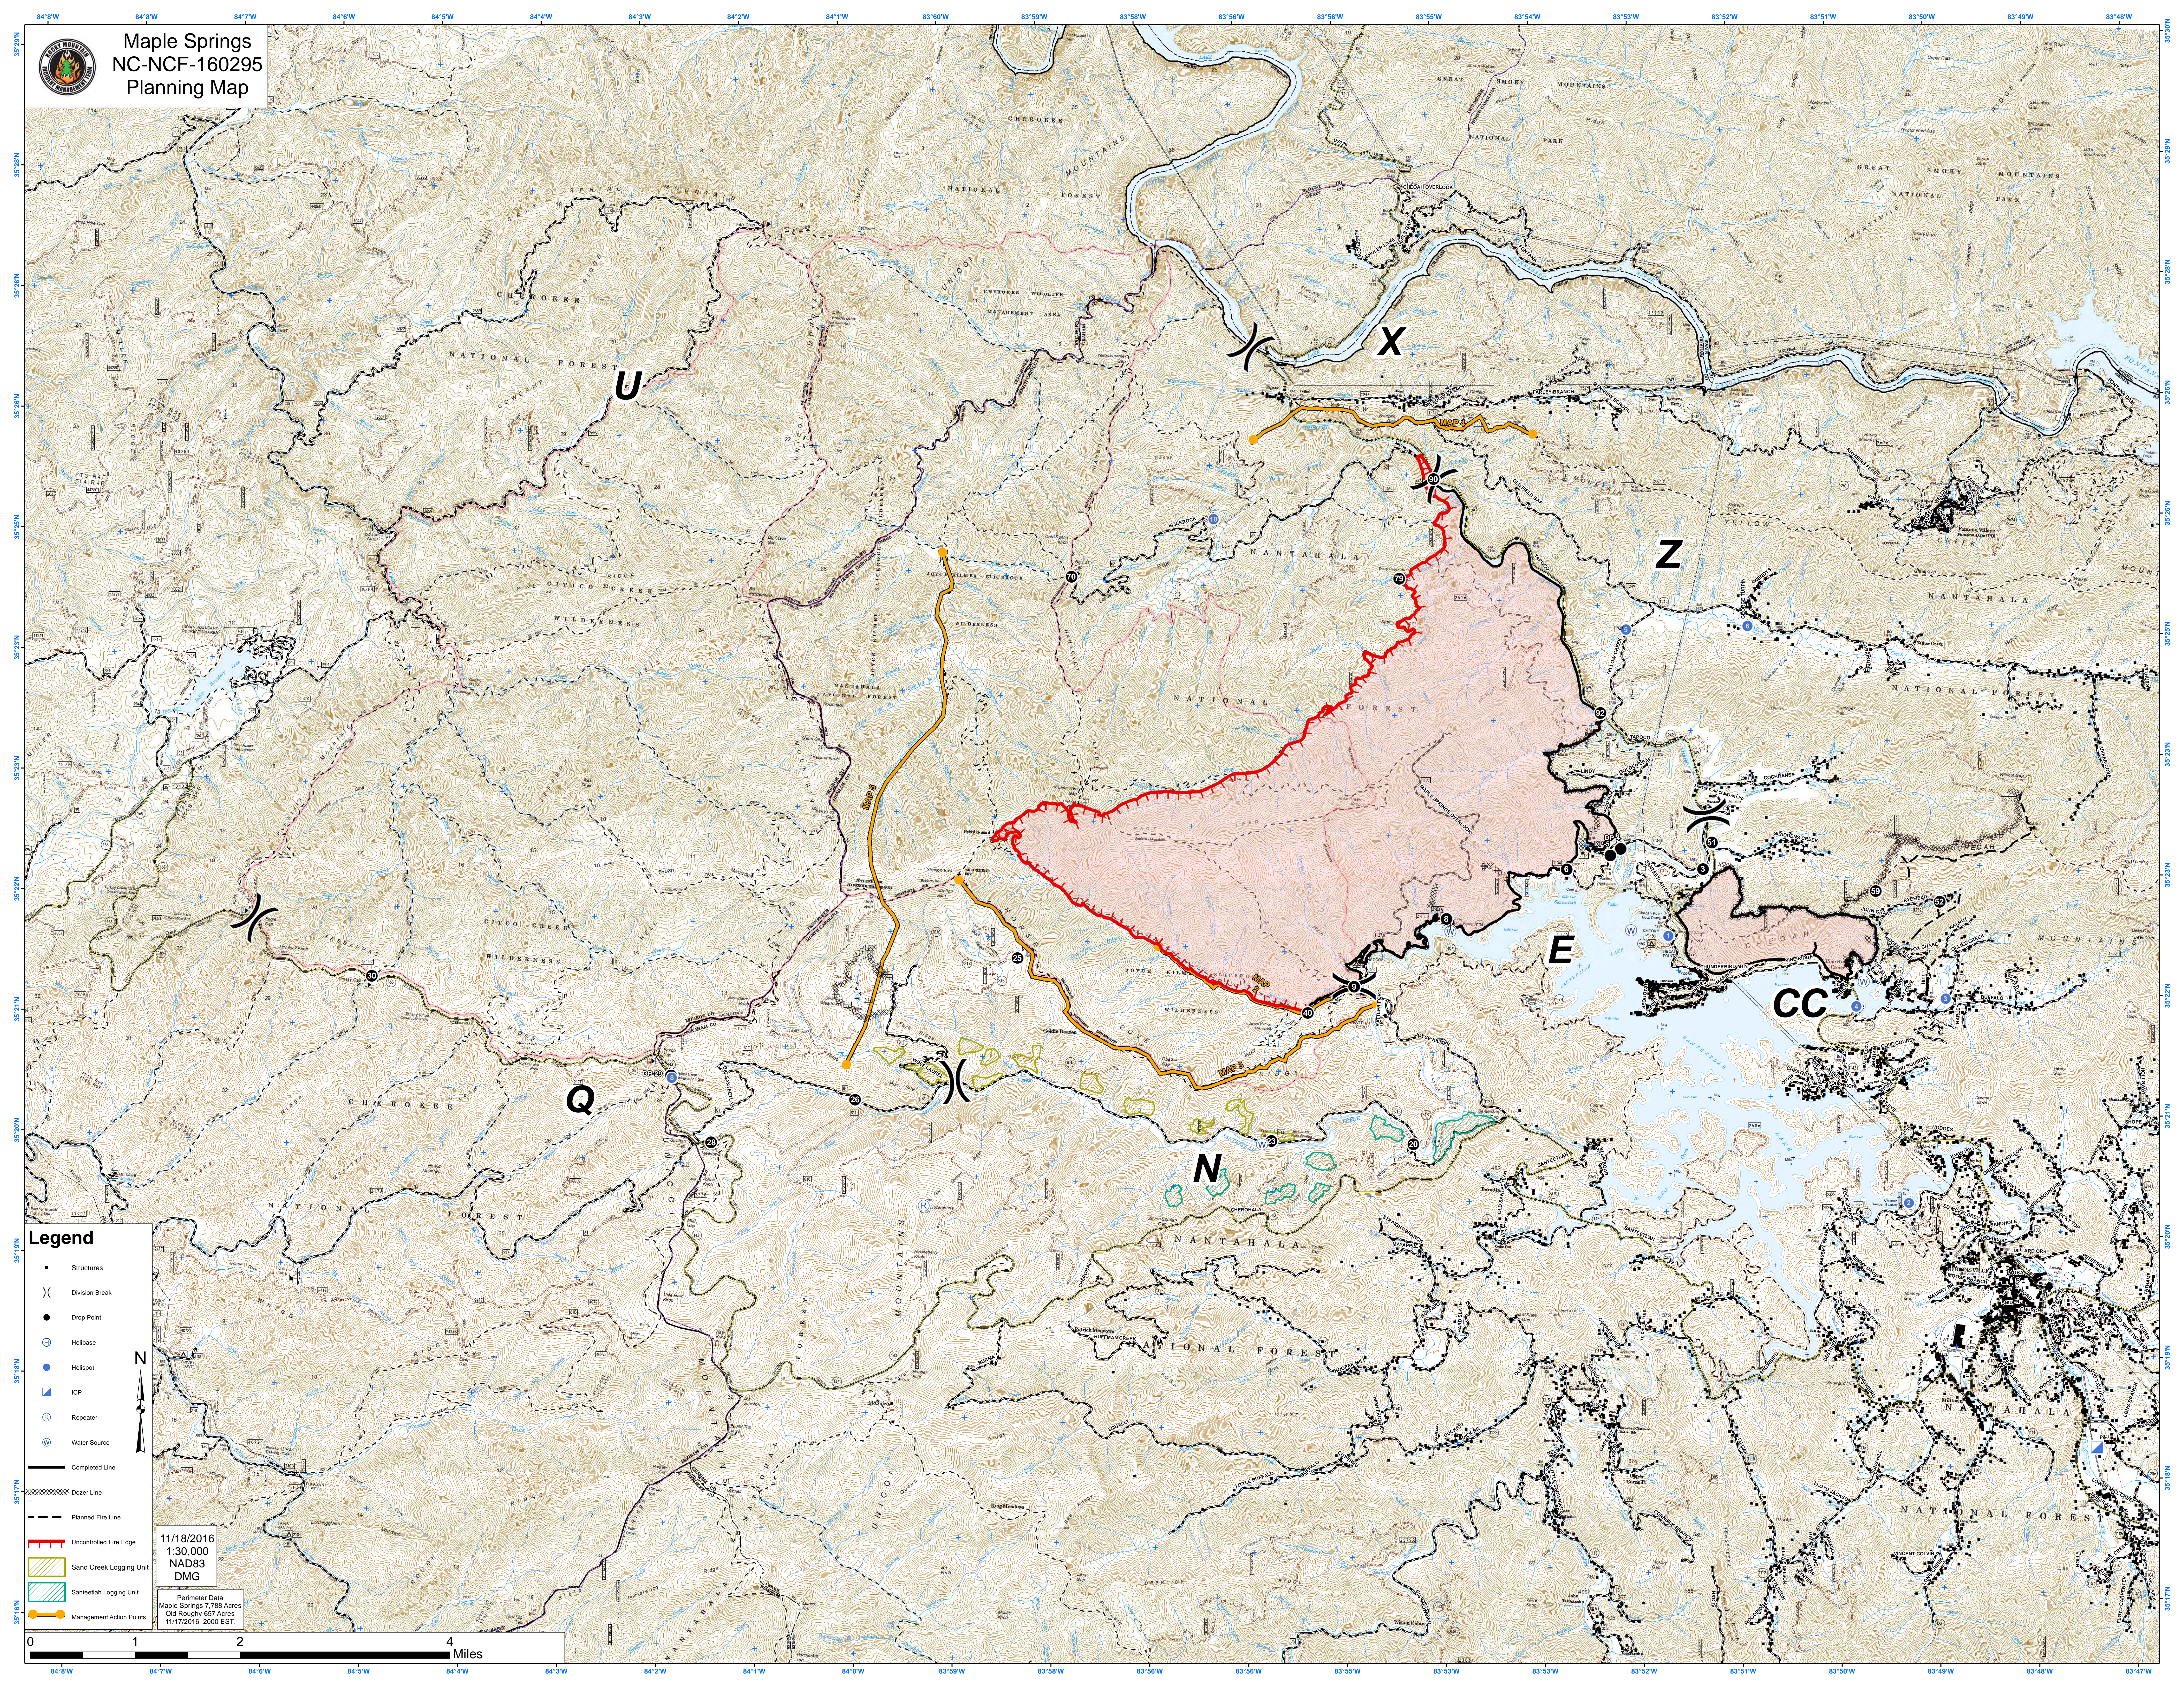

**Maple Springs
NC-NCF-160295
Planning Map**

- Legend**
- Structures
 -) (Division Break
 - Drop Point
 - ⊕ Helibase
 - ⊙ Helispot
 - ⊠ ICP
 - ⊙ Repeater
 - ⊙ Water Source
 - Completed Line
 - ⊘ Dozer Line
 - - - Planned Fire Line
 - Uncontrolled Fire Edge
 - ▨ Sand Creek Logging Unit
 - ▨ Santeeth Logging Unit
 - ⊙ Management Action Points

11/18/2016
1:30,000
NAD83
DMG

Perimeter Data
Maple Springs 7,788 Acres
Old Roughly 857 Acres
11/17/2016 2000 EST.