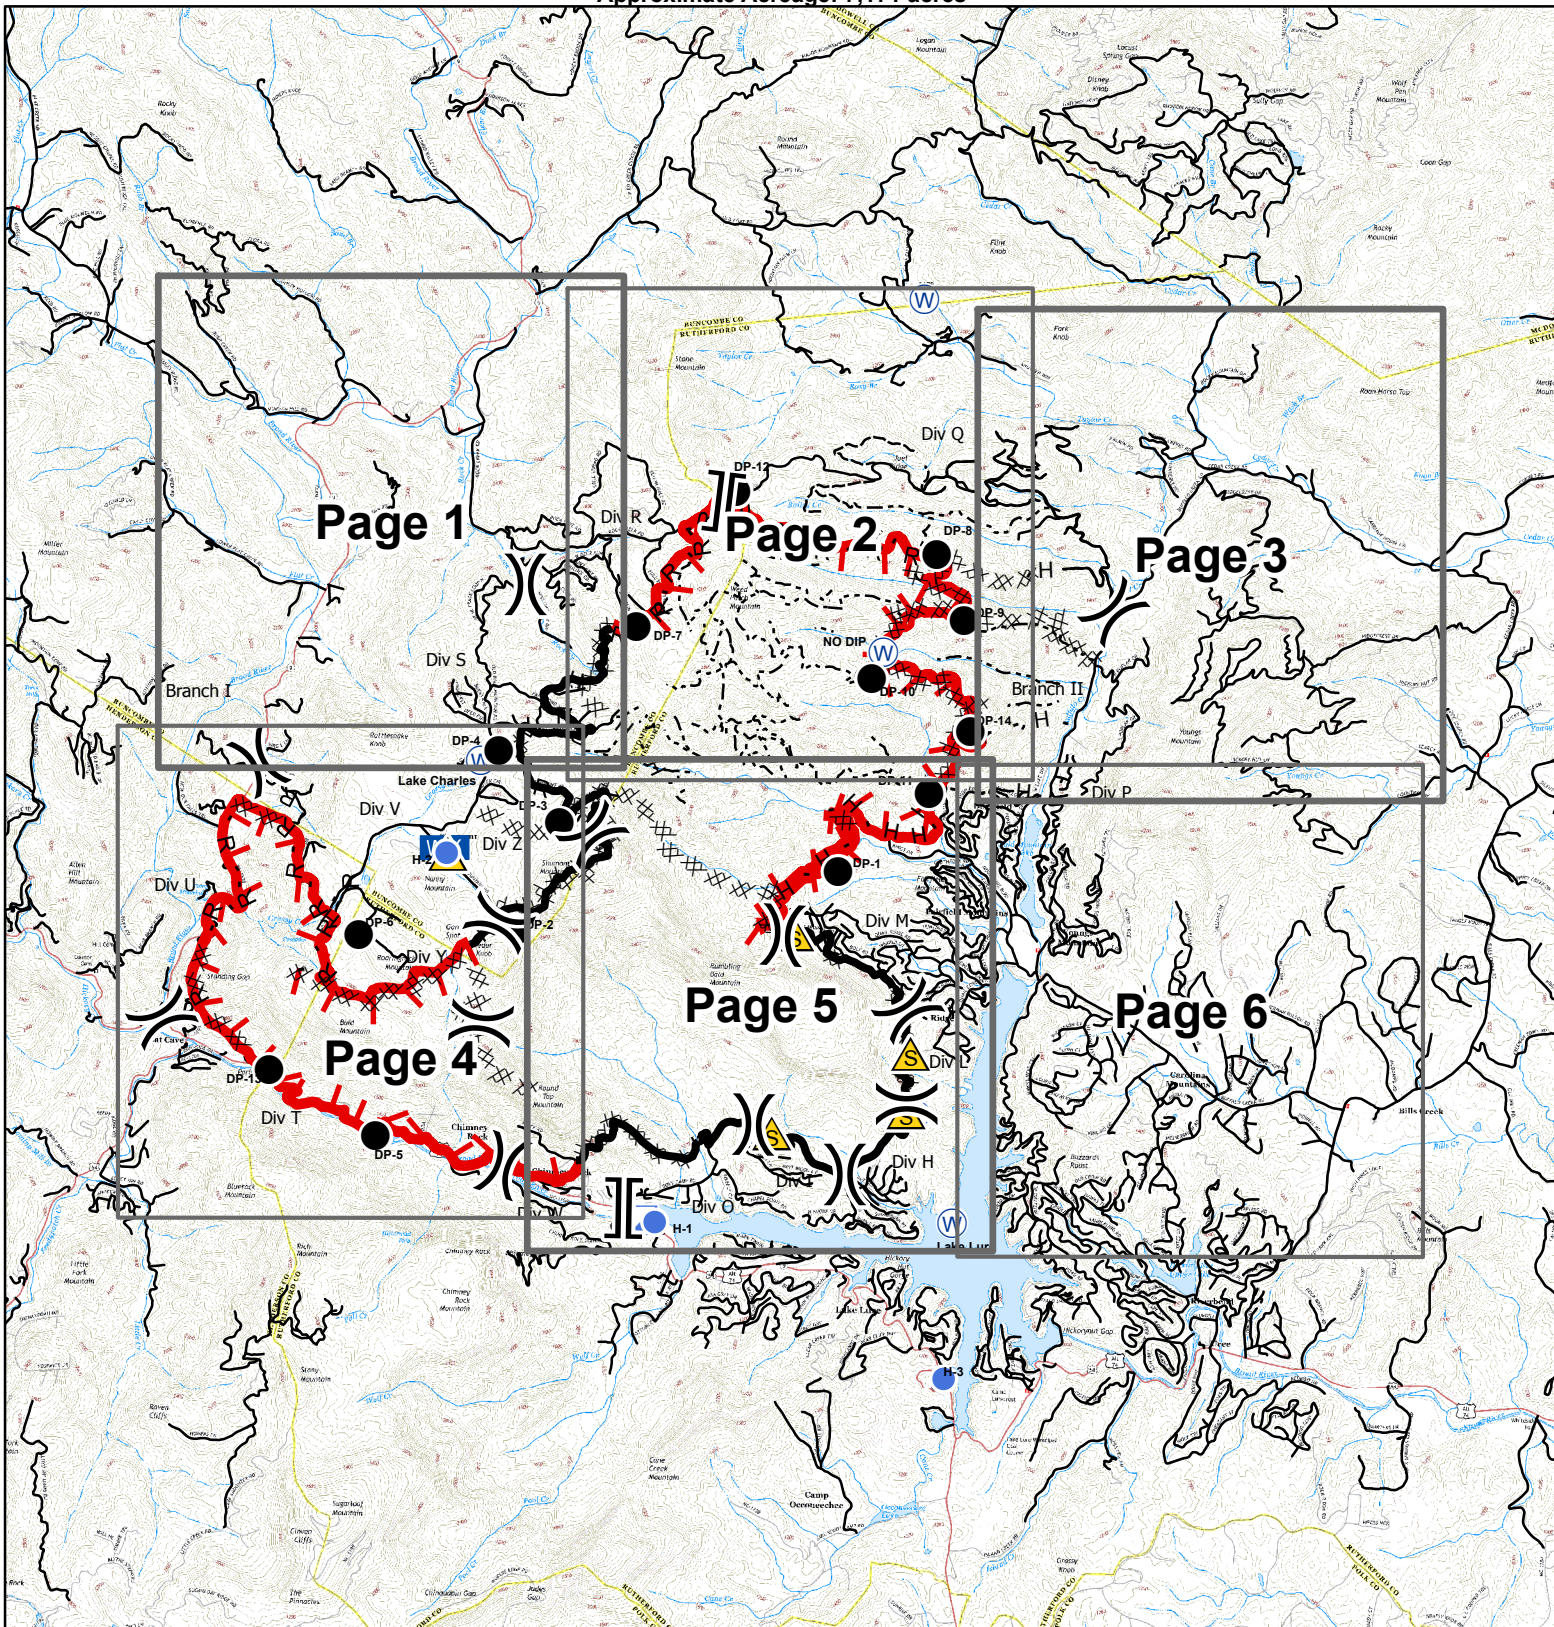

# IAP Index Map Party Rock Fire

NC-NCS-160031

November 19, 2016

Approximate Acreage: 7,171 acres

Perimeters shown are based on the best available information at the time of map production.  
 Latest Intel: 20161118 @ 0027

Map Datum: NAD83 Feet  
 Created: M. Sweat GIS  
 20161118@2105