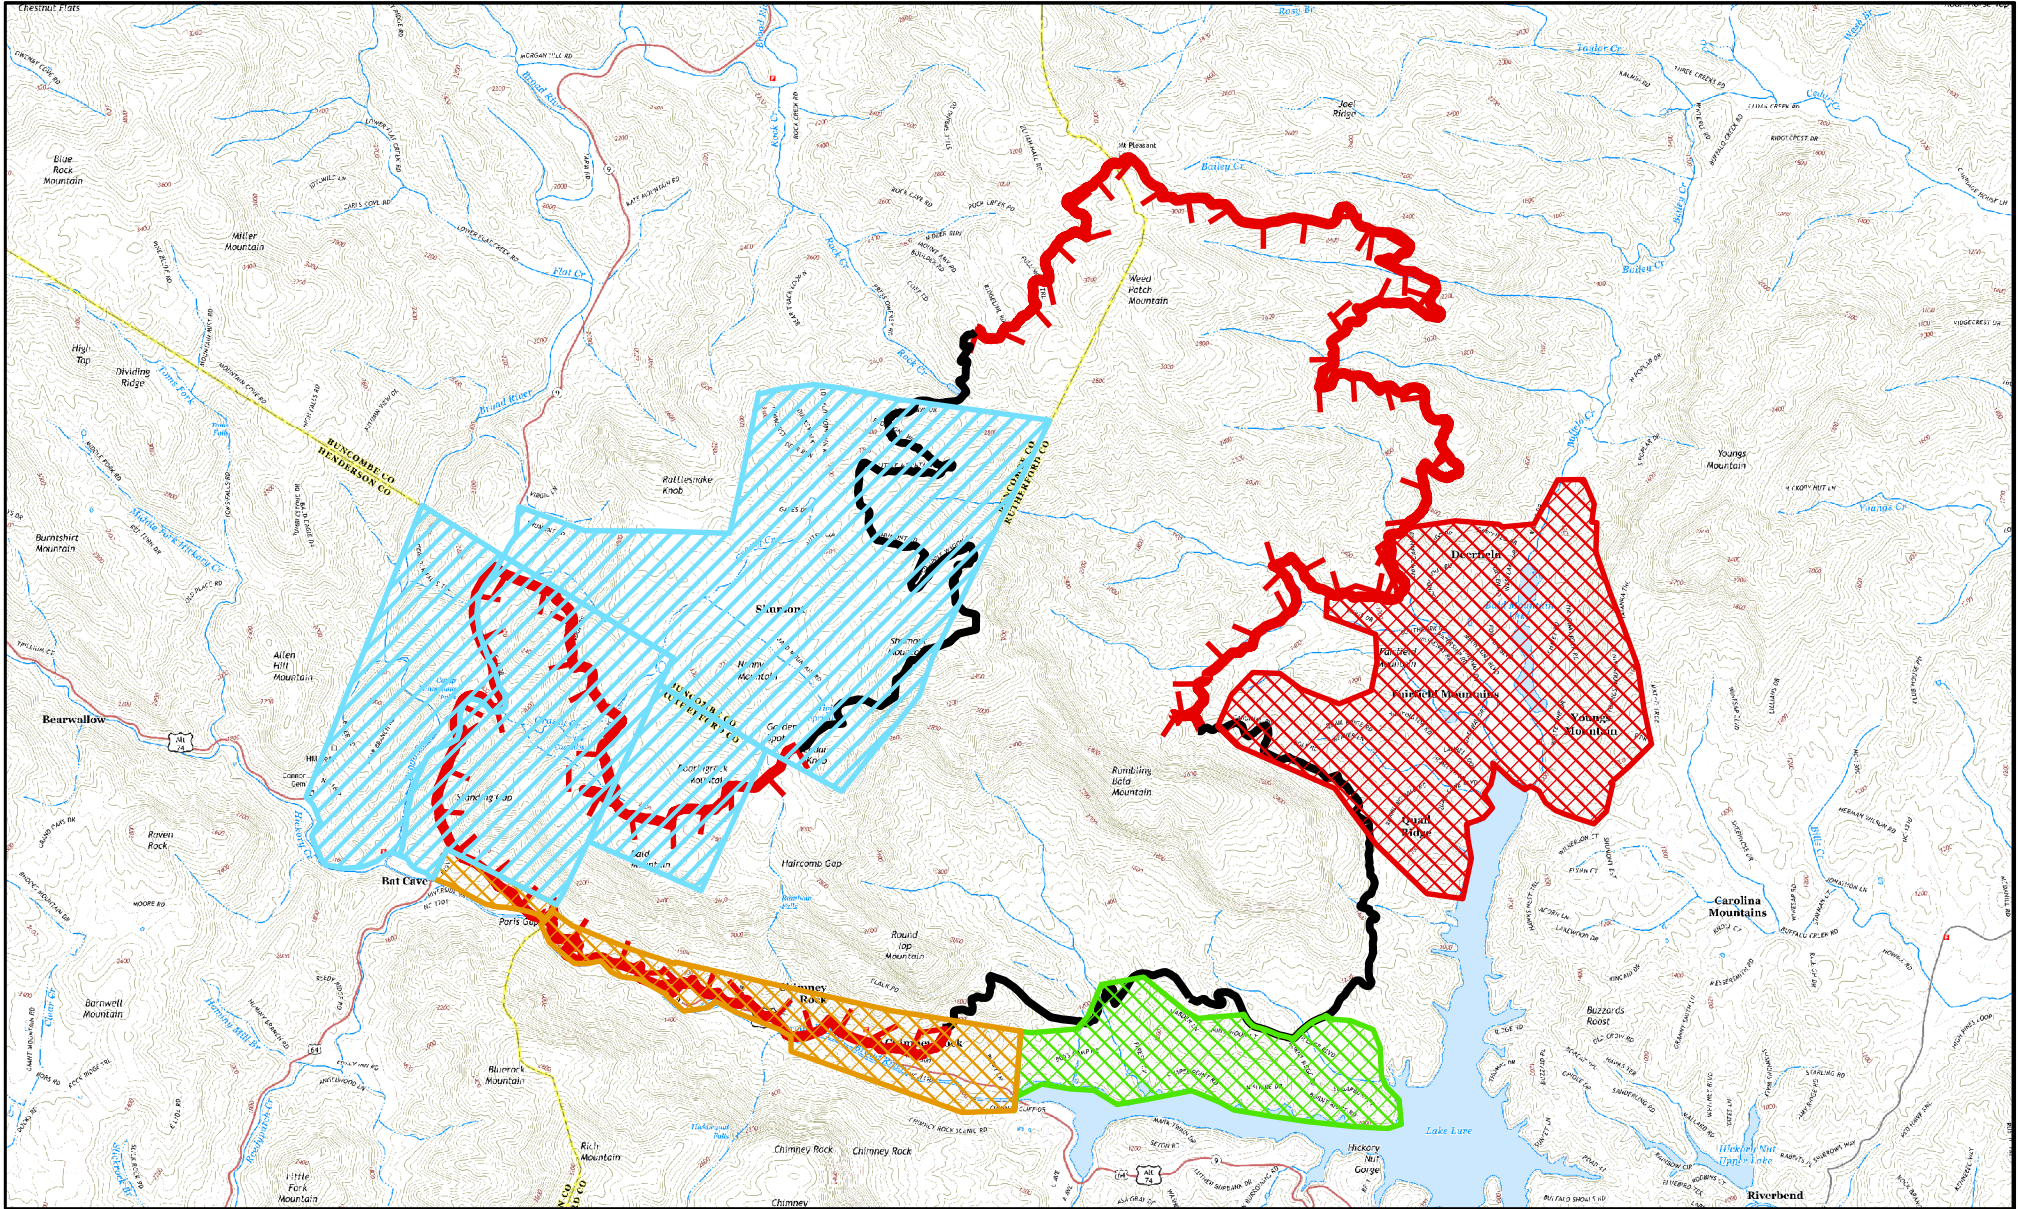

Public Information Map Party Rock Fire

NC-NCS-160031

November 19, 2016

- Completed Line
- Uncontrolled Fire Edge
- Evacuation Area
- Open Re-Entry-No Permit Required (Noon-11/19/16)
- Re-Entry With Permit (Noon-11/19/16)
- Re-Entry with Proof of Residency

Evacuation Related Questions:
Hotline 828-513-2500

Perimeters shown are based on the best available information at the time of map production.
Latest Intel: 20161118 @ 1700

Map Datum: NAD83 Feet
Created: W. Powell GISS
2016118@1700