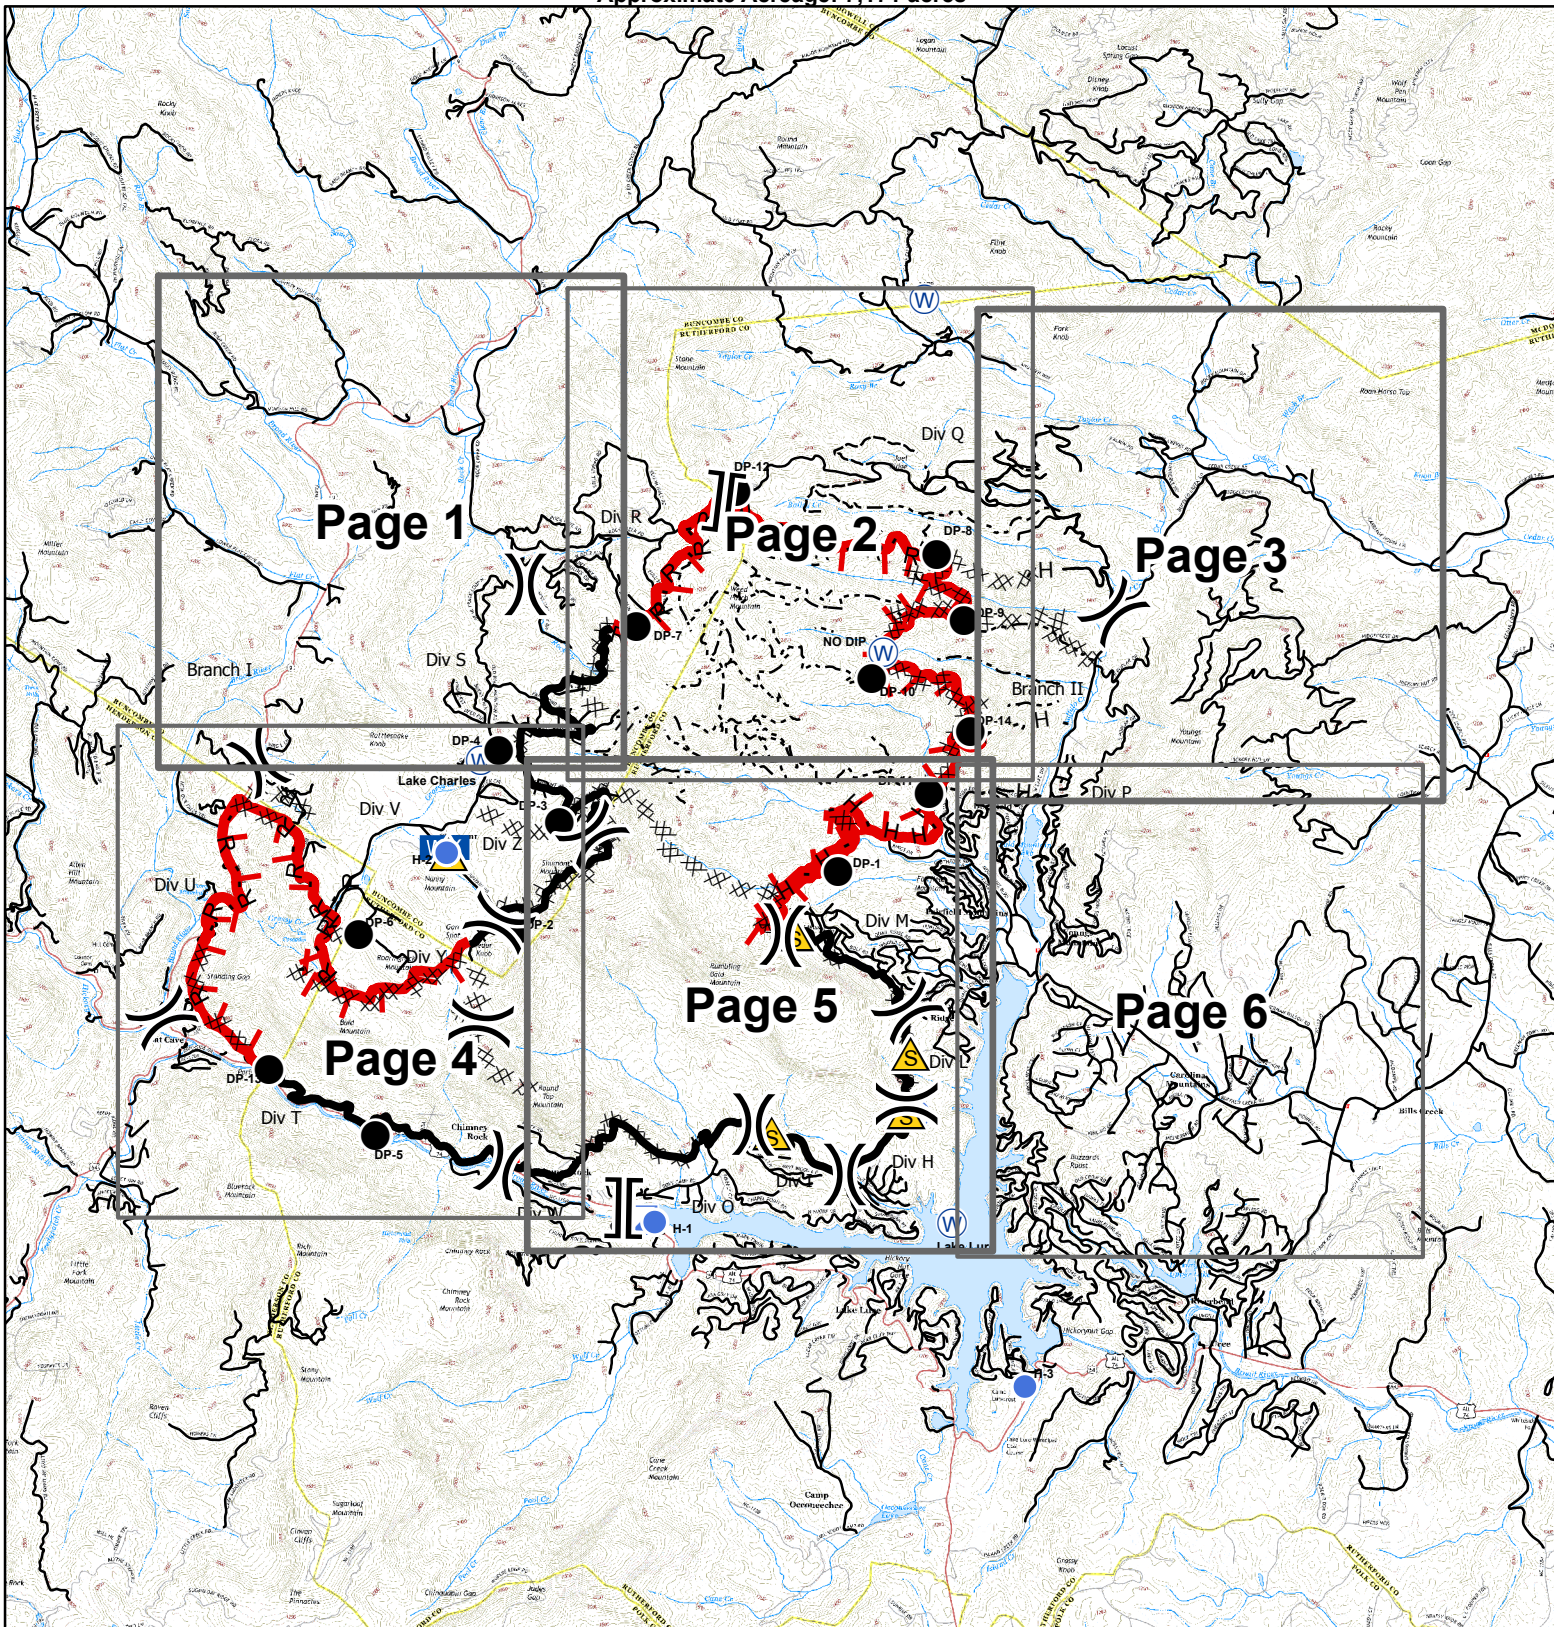

IAP Index Map Party Rock Fire

NC-NCS-160031

November 22, 2016

Approximate Acreage: 7,171 acres

Perimeters shown are based on the best available information at the time of map production.
Latest Intel: 20161120 @ 1900

Map Datum: NAD83 Feet
Created: M. Sweat GIS
20161121@1910