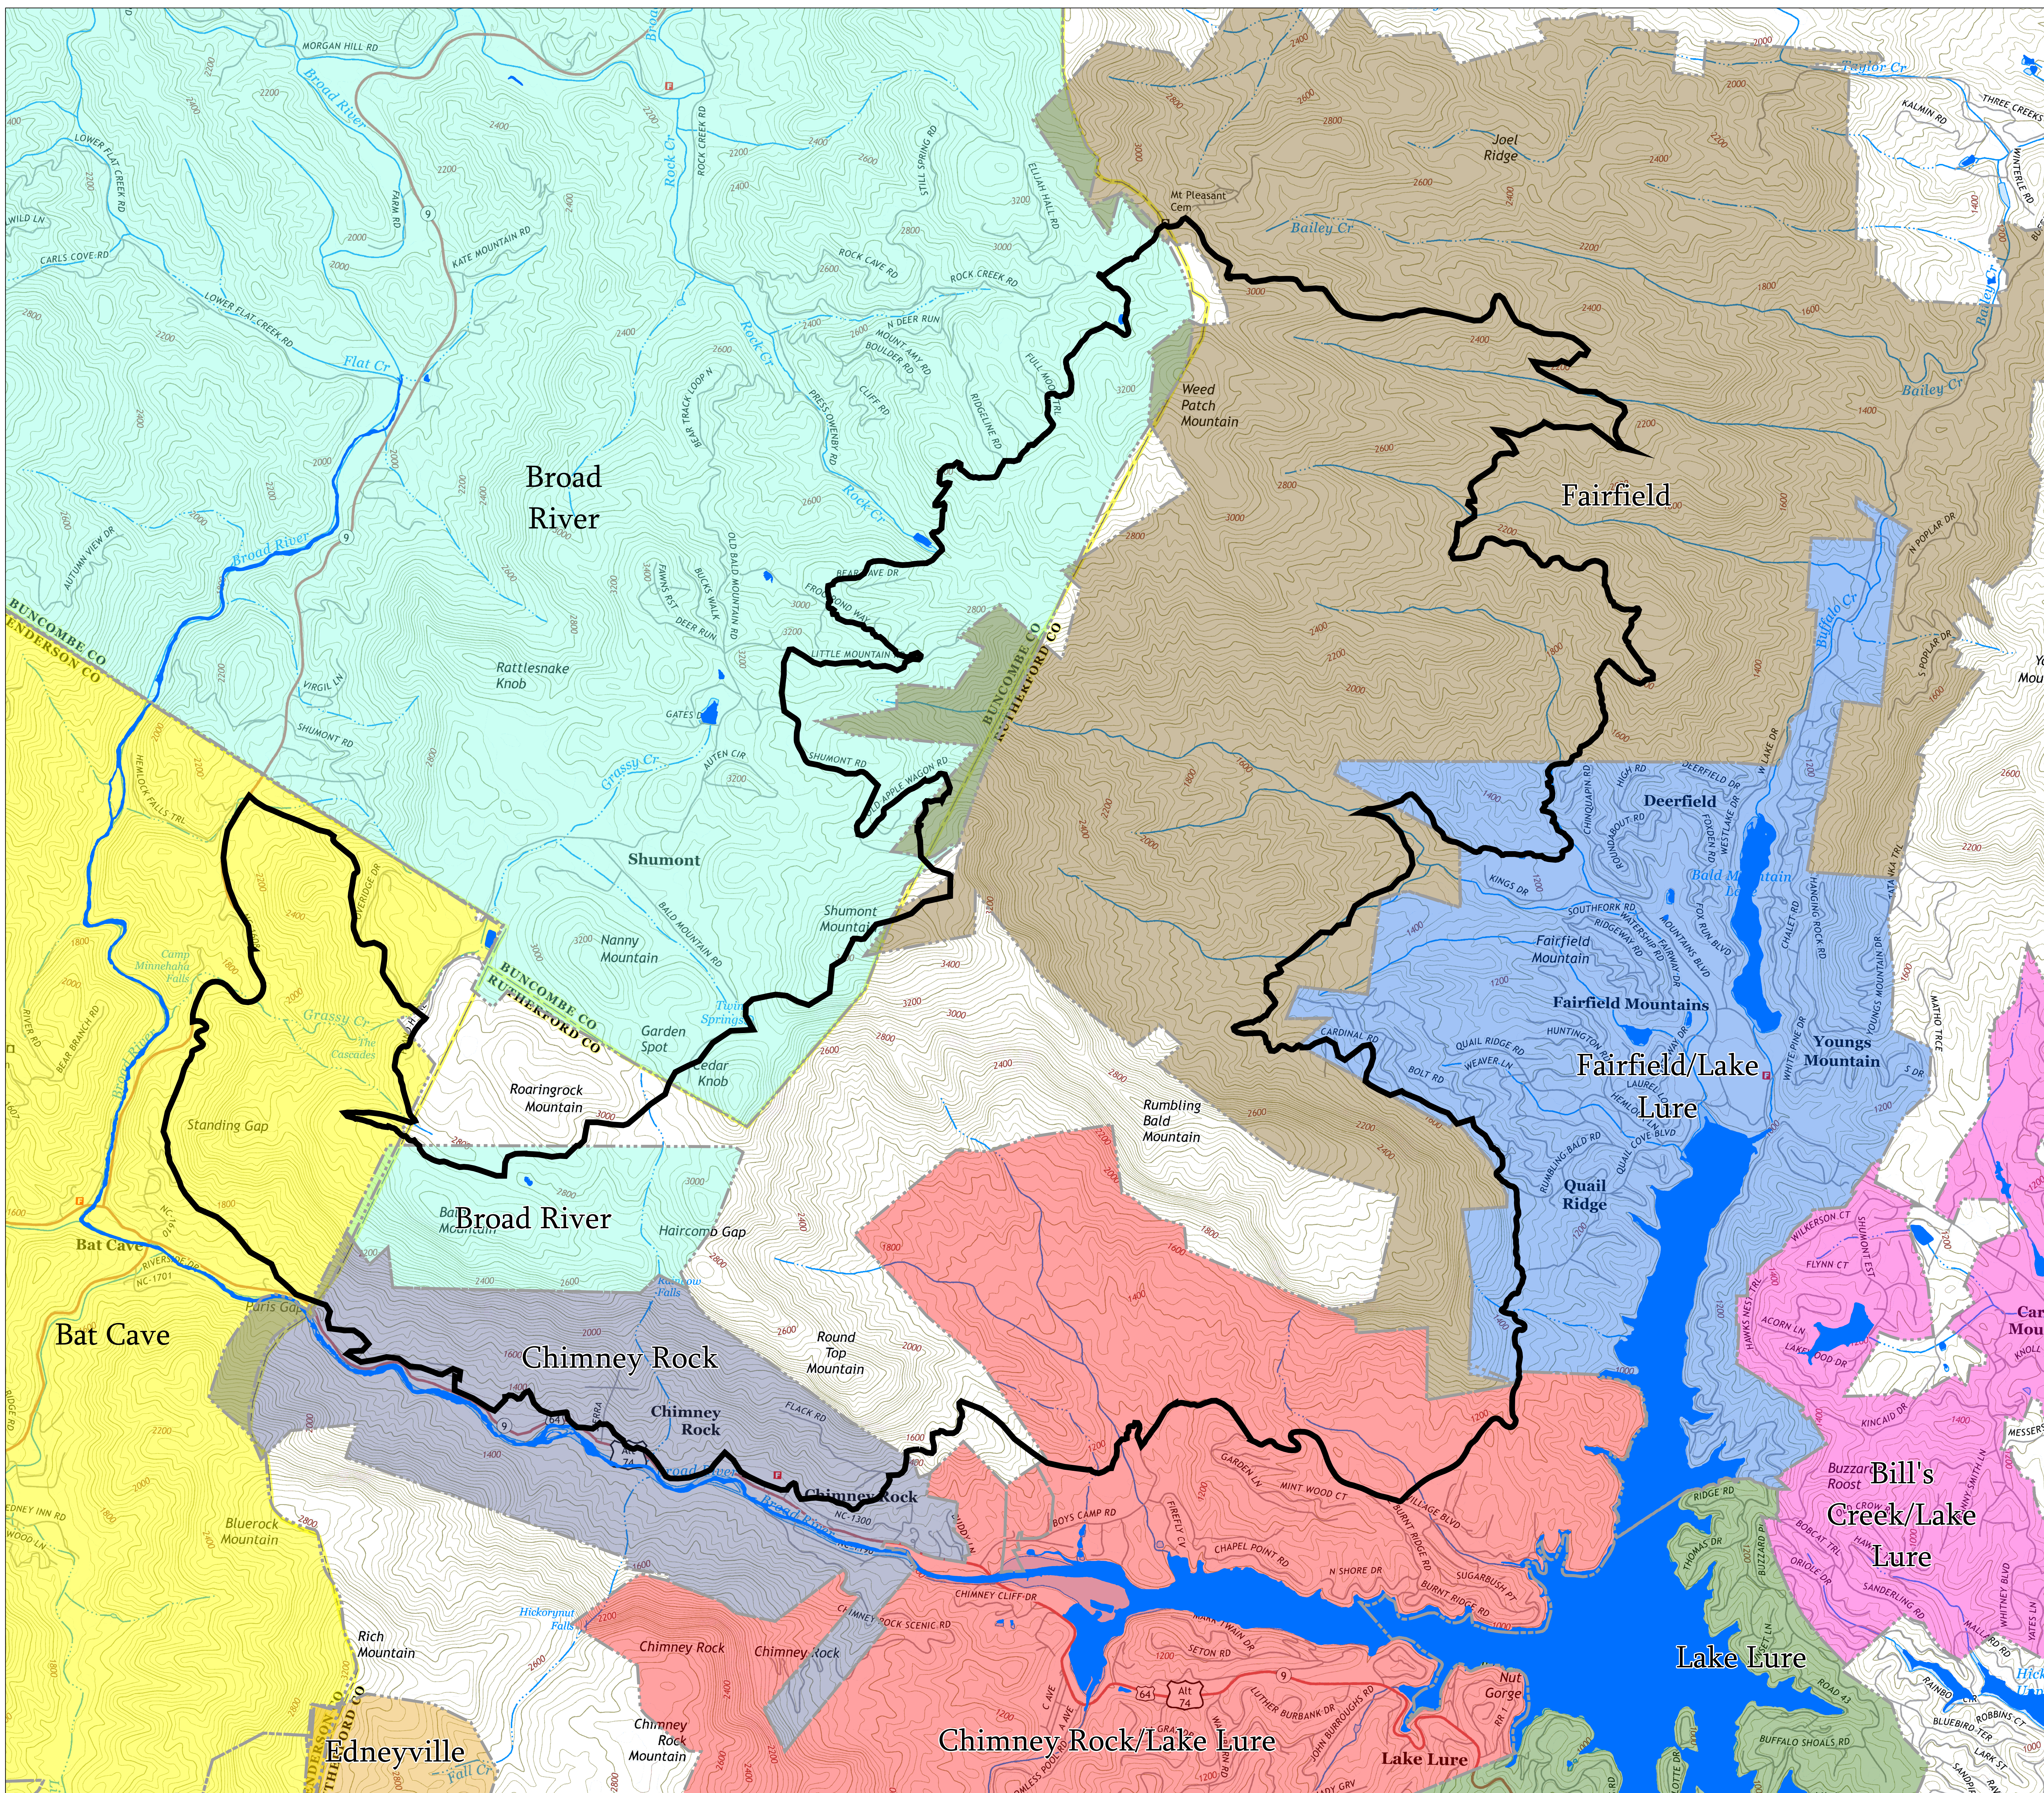

Party Rock Fire

NC-NCS-160031

Fire Districts

November 26, 2016

7,171 Acres

- Fire Perimeter
- Fire Districts**
- Bat Cave
- Bill's Creek/Lake Lure
- Broad River
- Chimney Rock
- Chimney Rock/Lake Lure
- Edneyville
- Fairfield
- Fairfield/Lake Lure
- Lake Lure

Map Datum: NAD83 Feet
Created: S. Waterscheid GISS
1745 hrs 11/25/2016

Perimeters shown are based on the best available information at the time of map production.
Latest Intel: 20161120 @ 1900