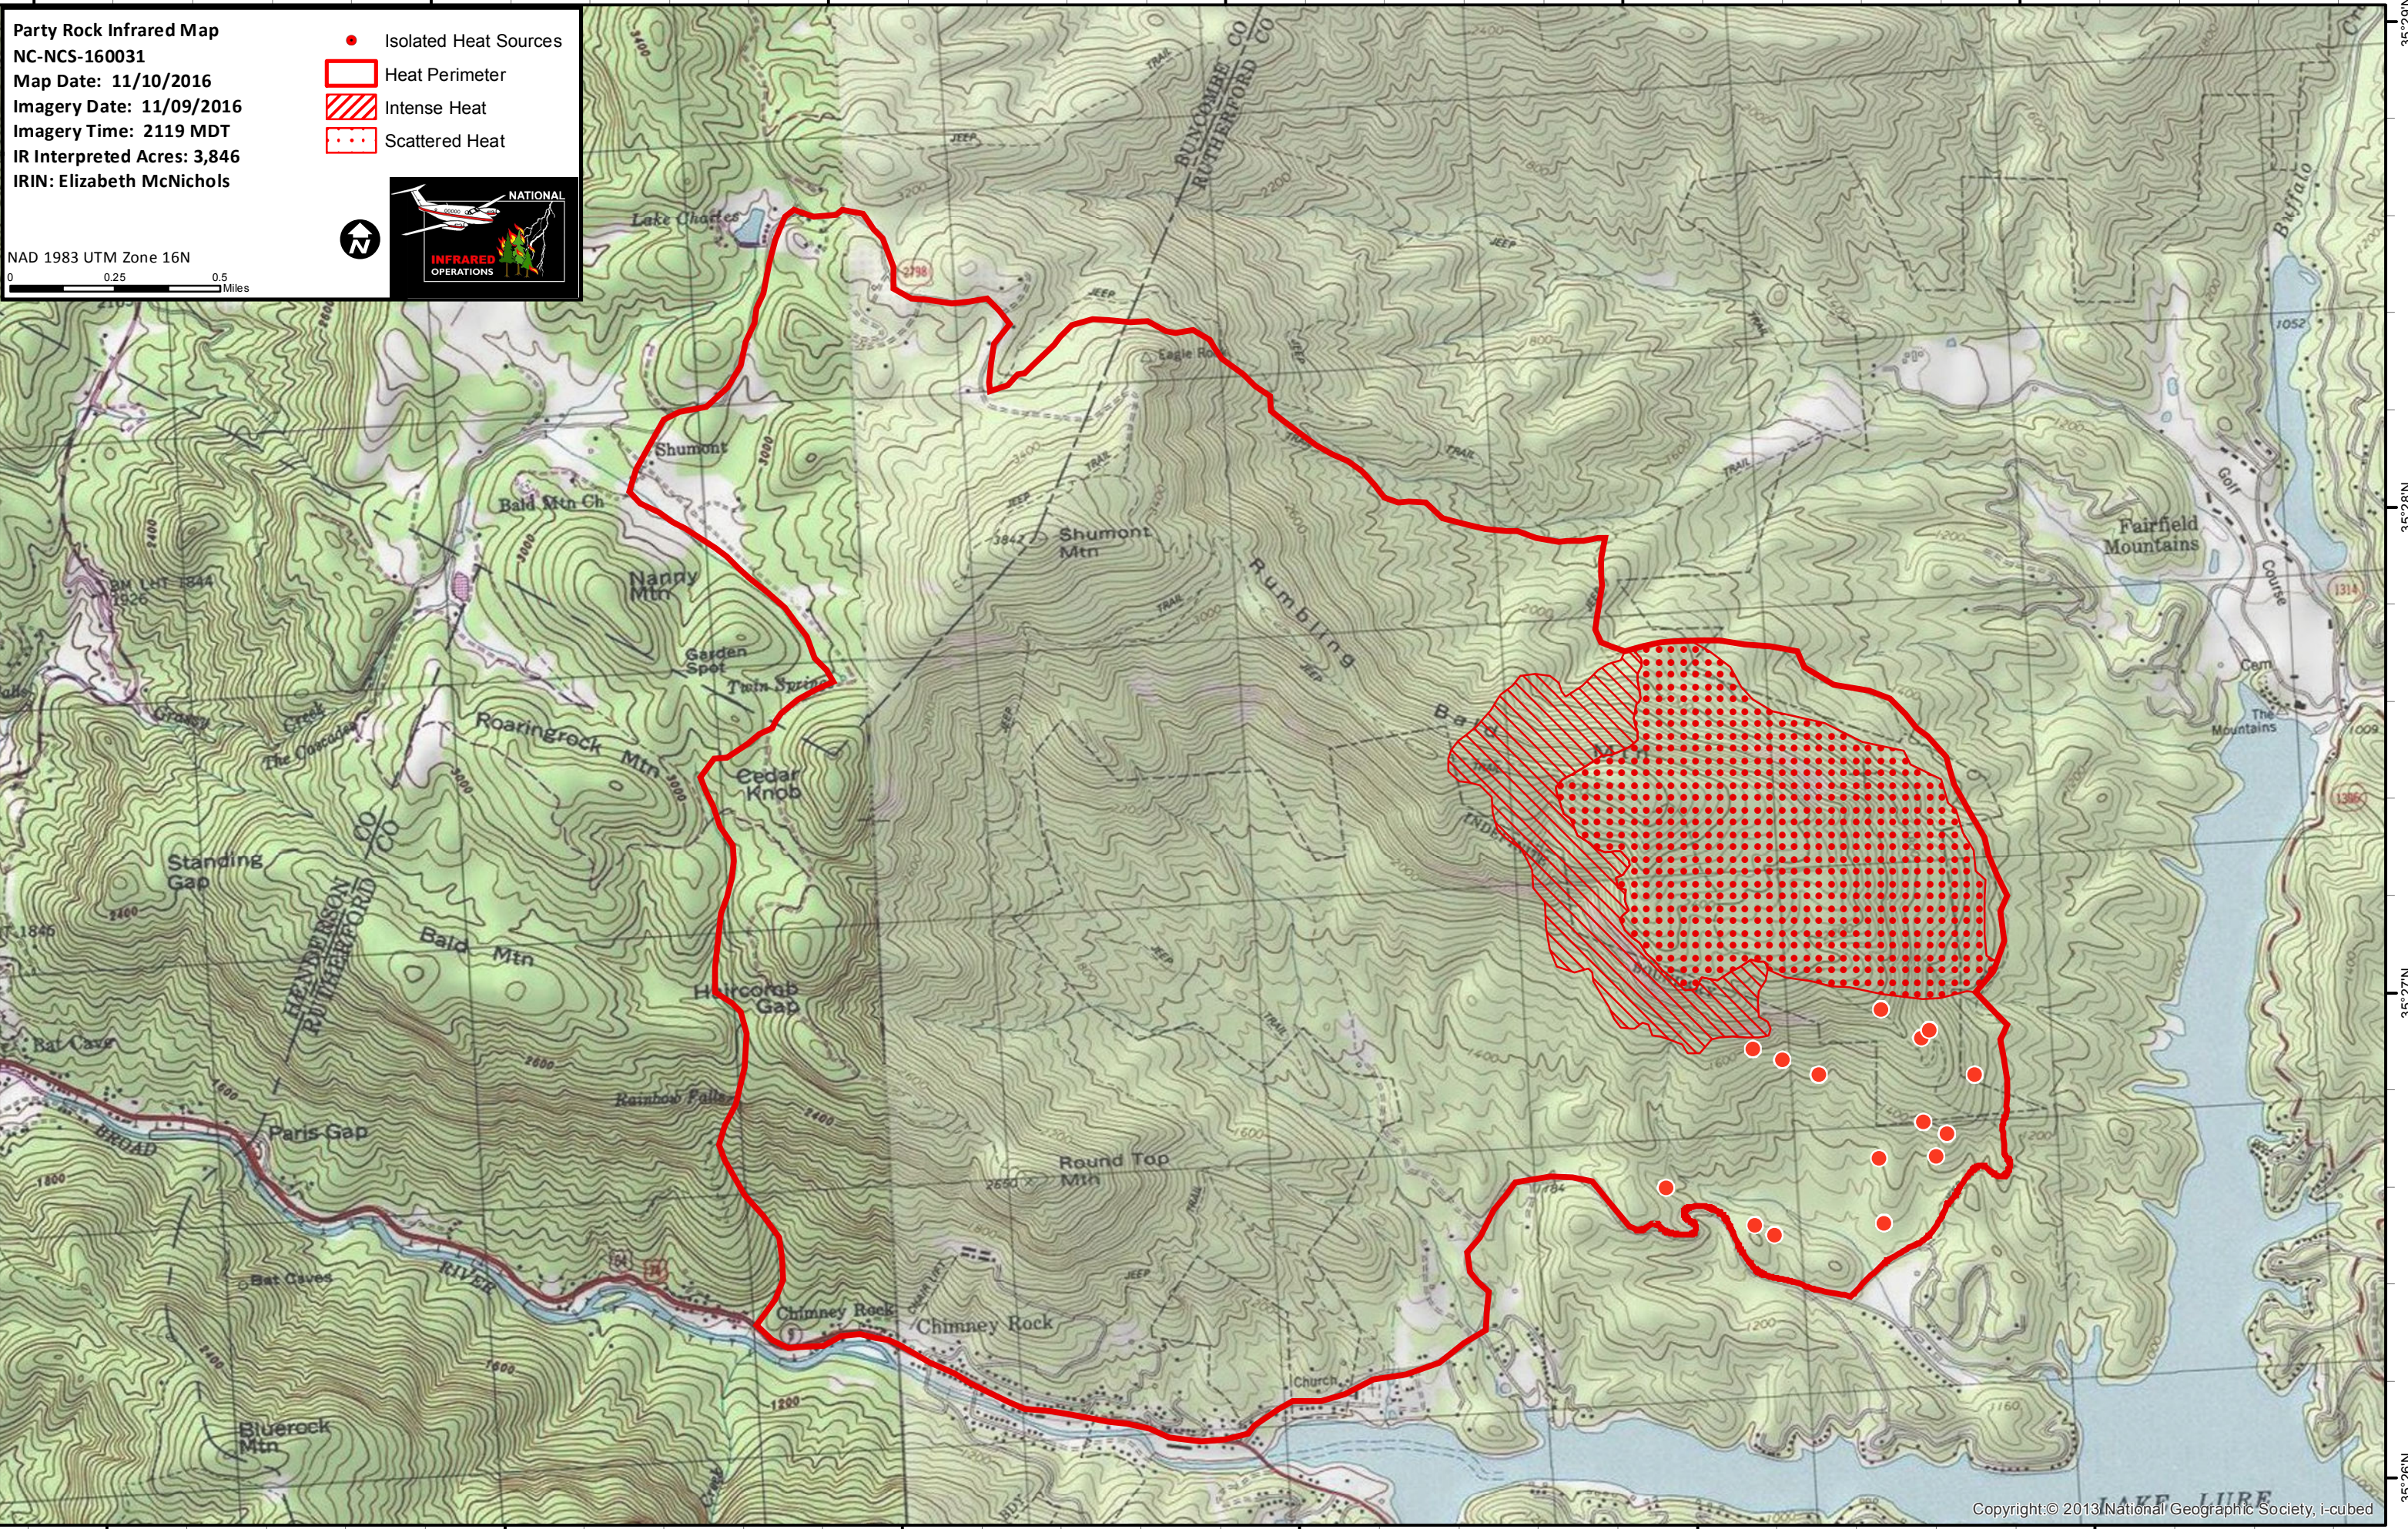

82°17'W 82°16'W 82°15'W 82°14'W 82°13'W 82°12'W

Party Rock Infrared Map  
NC-NCS-160031  
Map Date: 11/10/2016  
Imagery Date: 11/09/2016  
Imagery Time: 2119 MDT  
IR Interpreted Acres: 3,846  
IRIN: Elizabeth McNichols

- Isolated Heat Sources
- Heat Perimeter
- Intense Heat
- Scattered Heat

NAD 1983 UTM Zone 16N  
0 0.25 0.5 Miles

82°17'W 82°16'W 82°15'W 82°14'W 82°13'W 82°12'W