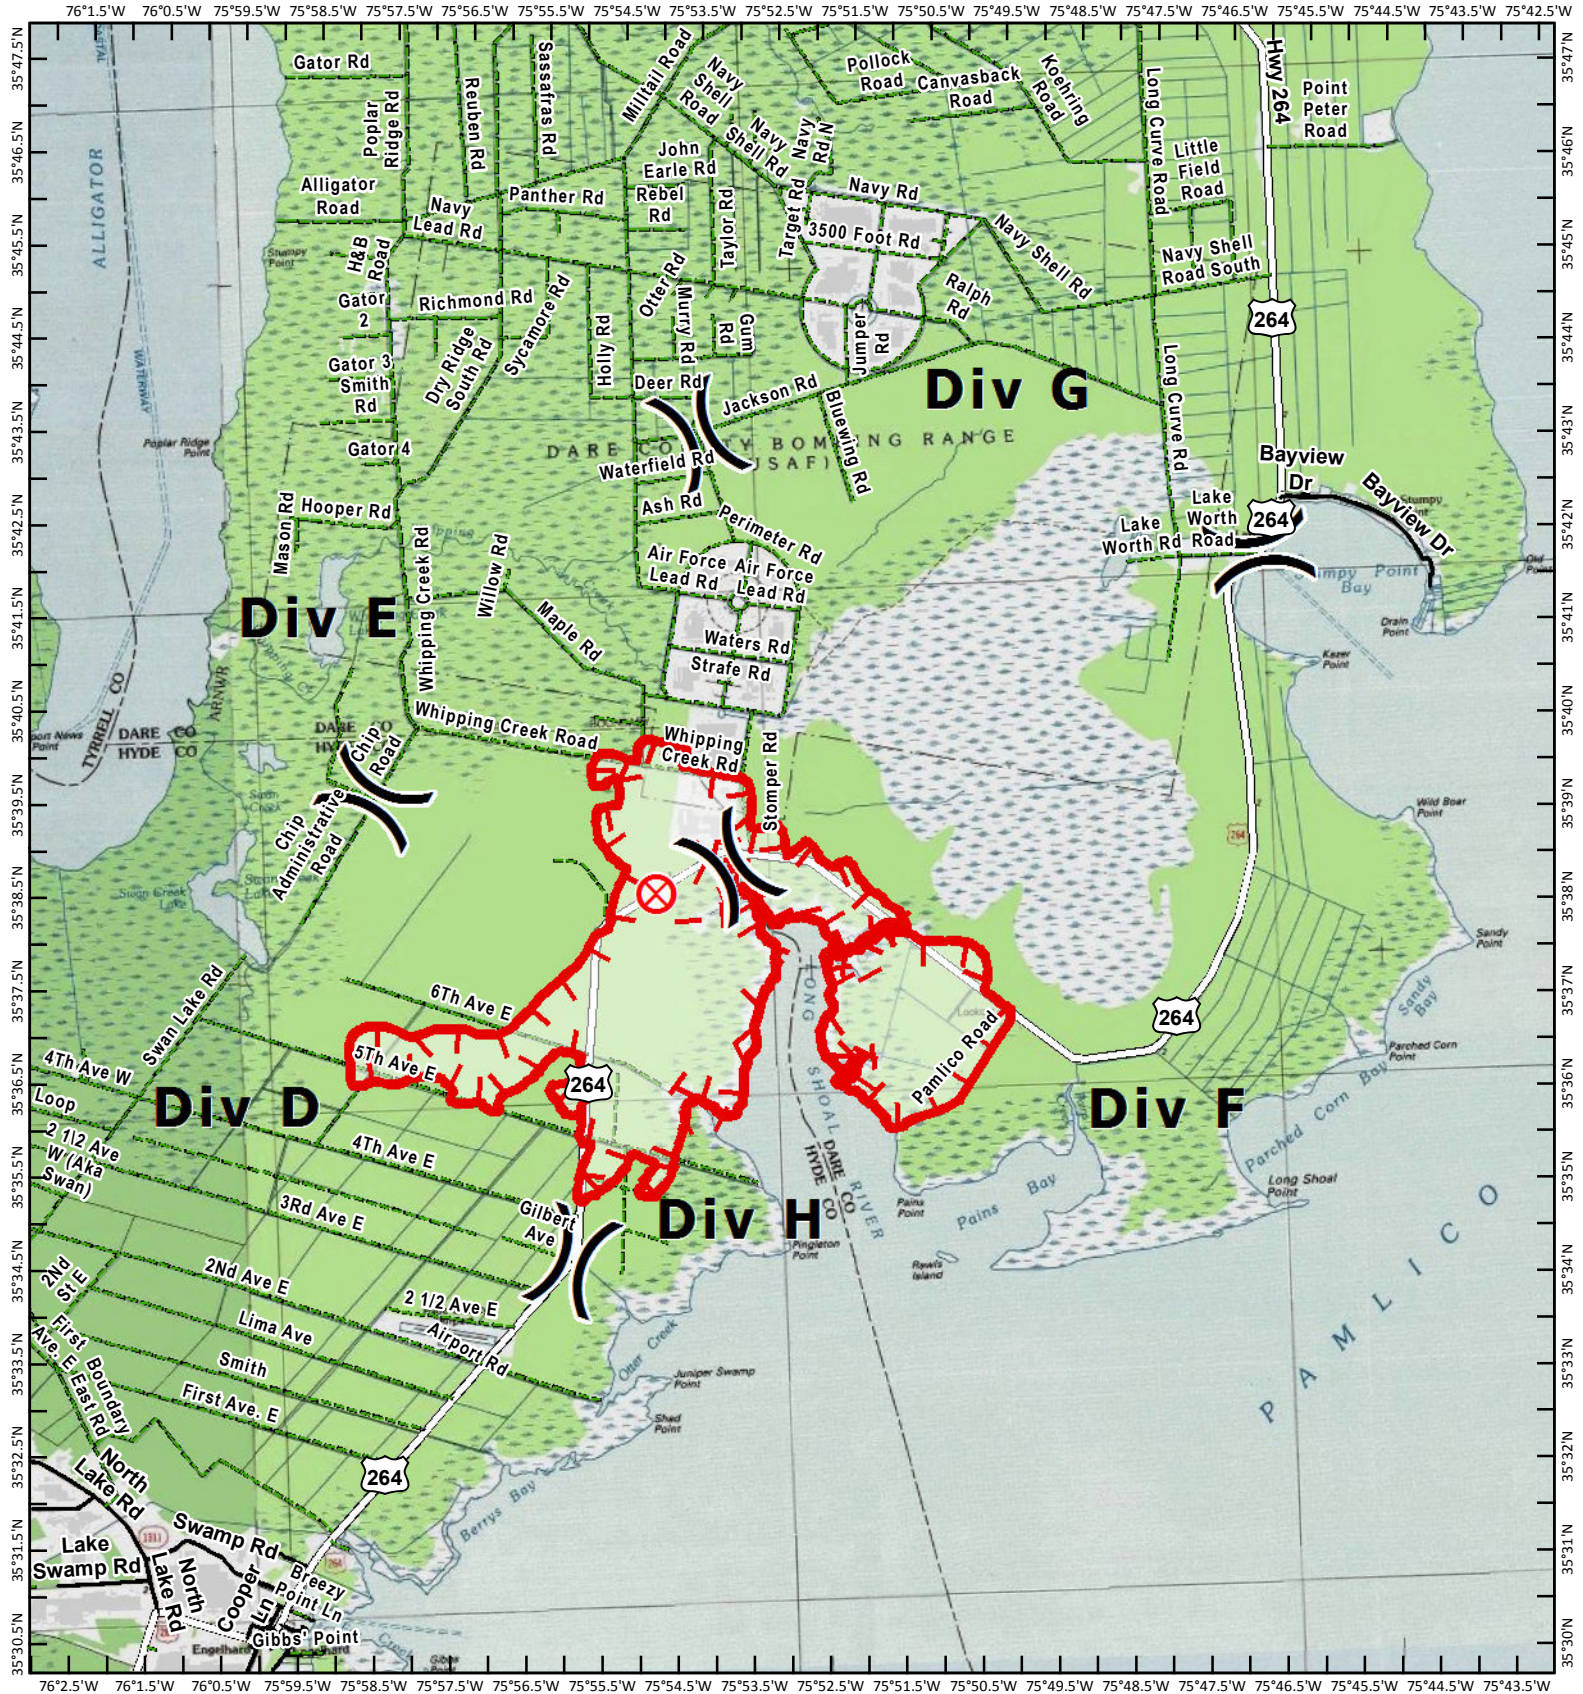

IAP Map

Whipping Creek Road Fire

NC-NCS-160150

Approximate Acres: 10,036

April 22, 2016

Fire Origin

Uncontrolled Fire Edge

Perimeters shown are based on the best available information at the time of map production. Latest intel collected 4/21/2016 @ 1930

4/21/2016 @ 2100
Map Datum: NAD83 Feet
Author: DGJ