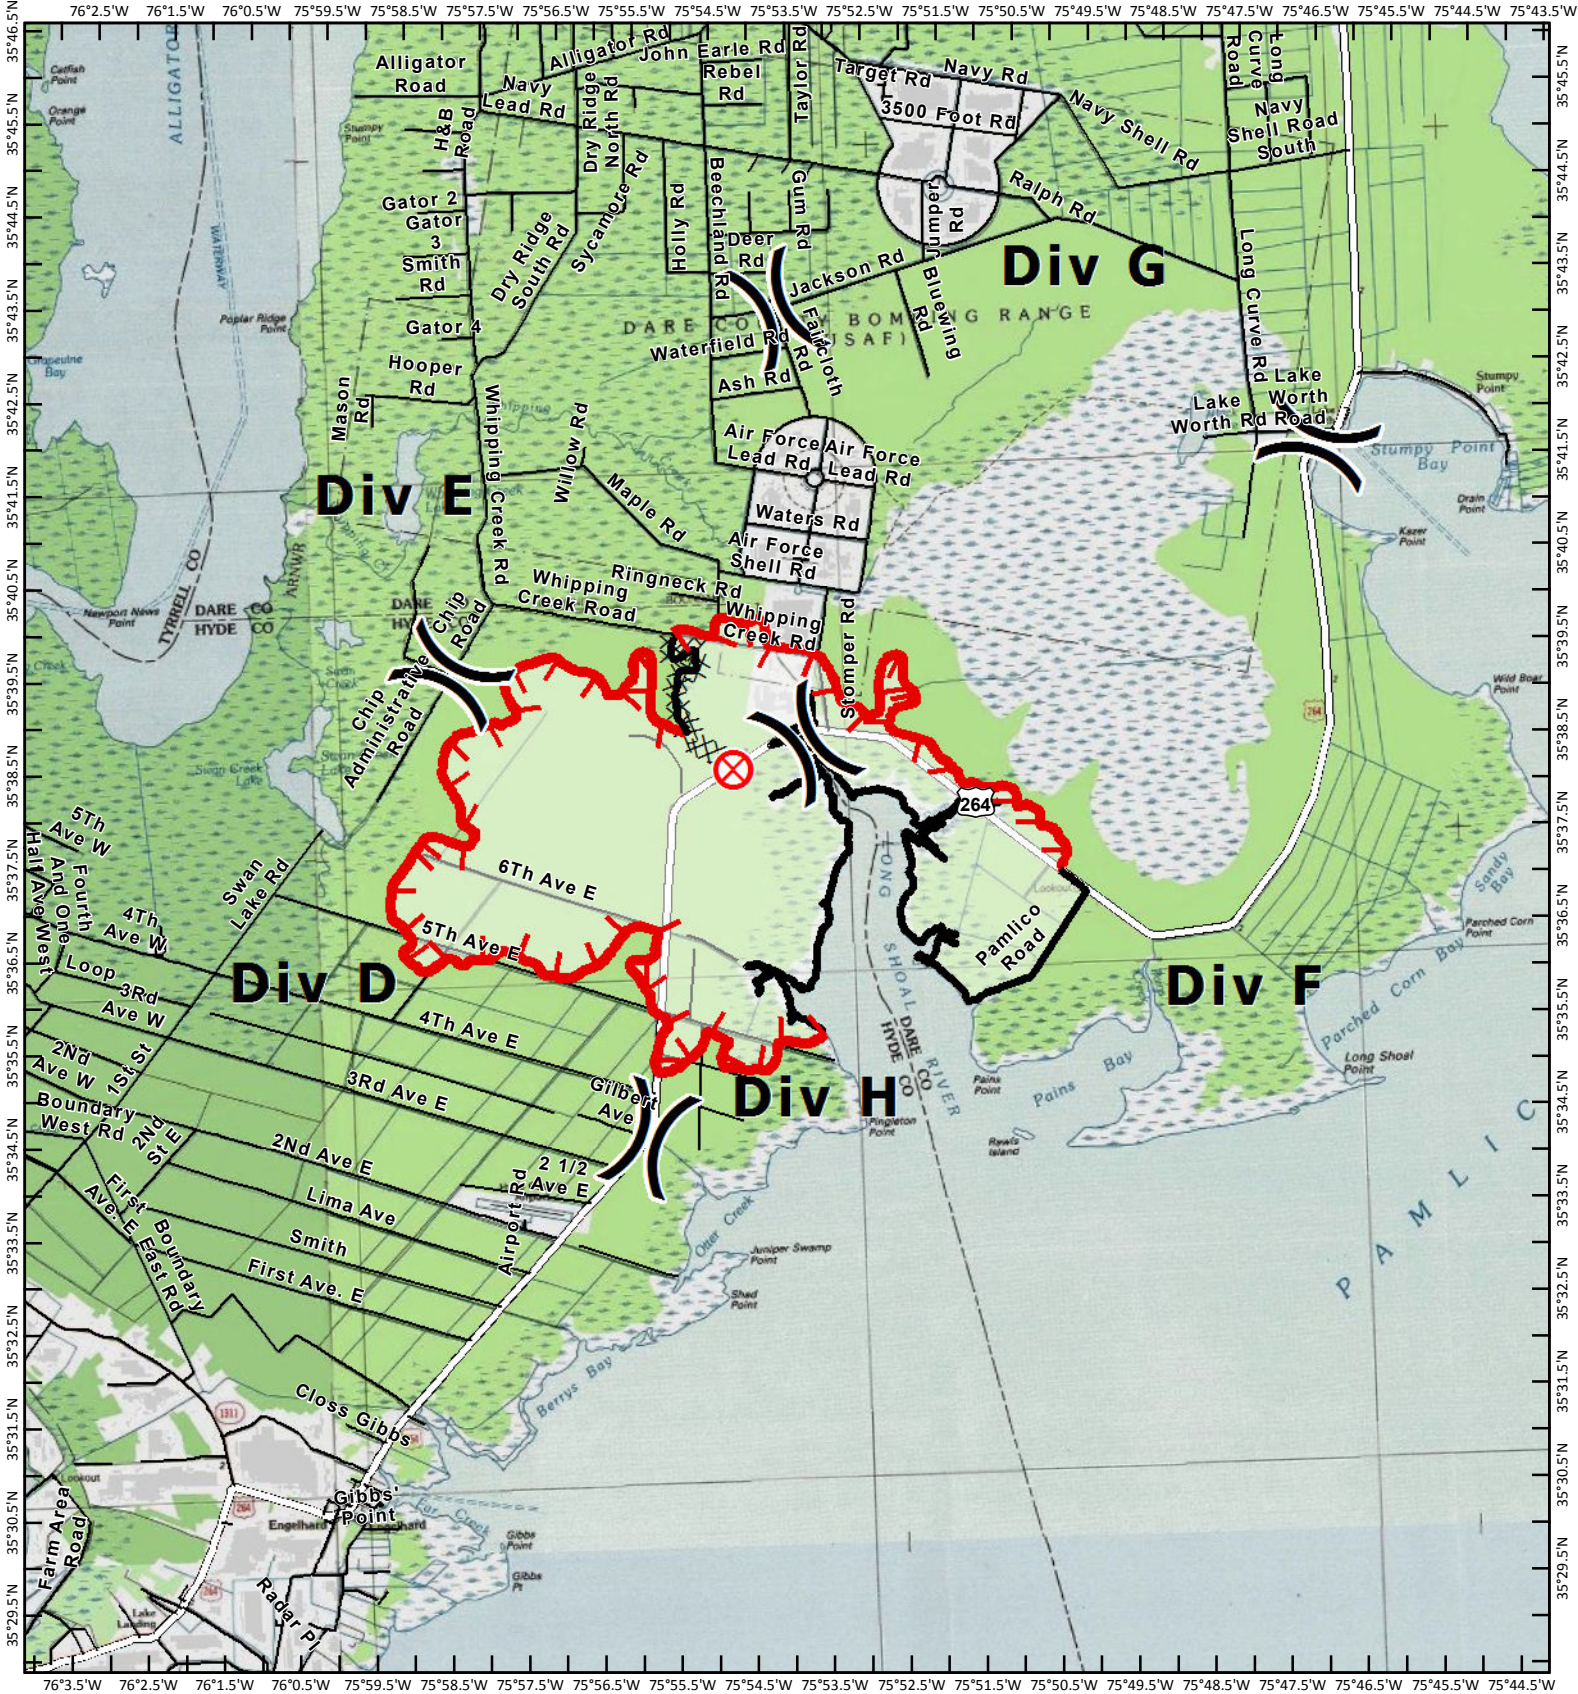

# IAP Map

## Whipping Creek Road Fire

NC-NCS-160150

Approximate Acres: 15,449

April 25, 2016

	Division		Fire Origin		Completed Dozer Line
	Uncontrolled Fire Edge		Completed Line		

Perimeters shown are based on the best available information at the time of map production.  
 Latest intel collected 20160424 @ 1330

20160424 @ 2015  
 Map Datum: NAD83 Feet  
 Author: DGJ

0 2 4 Miles