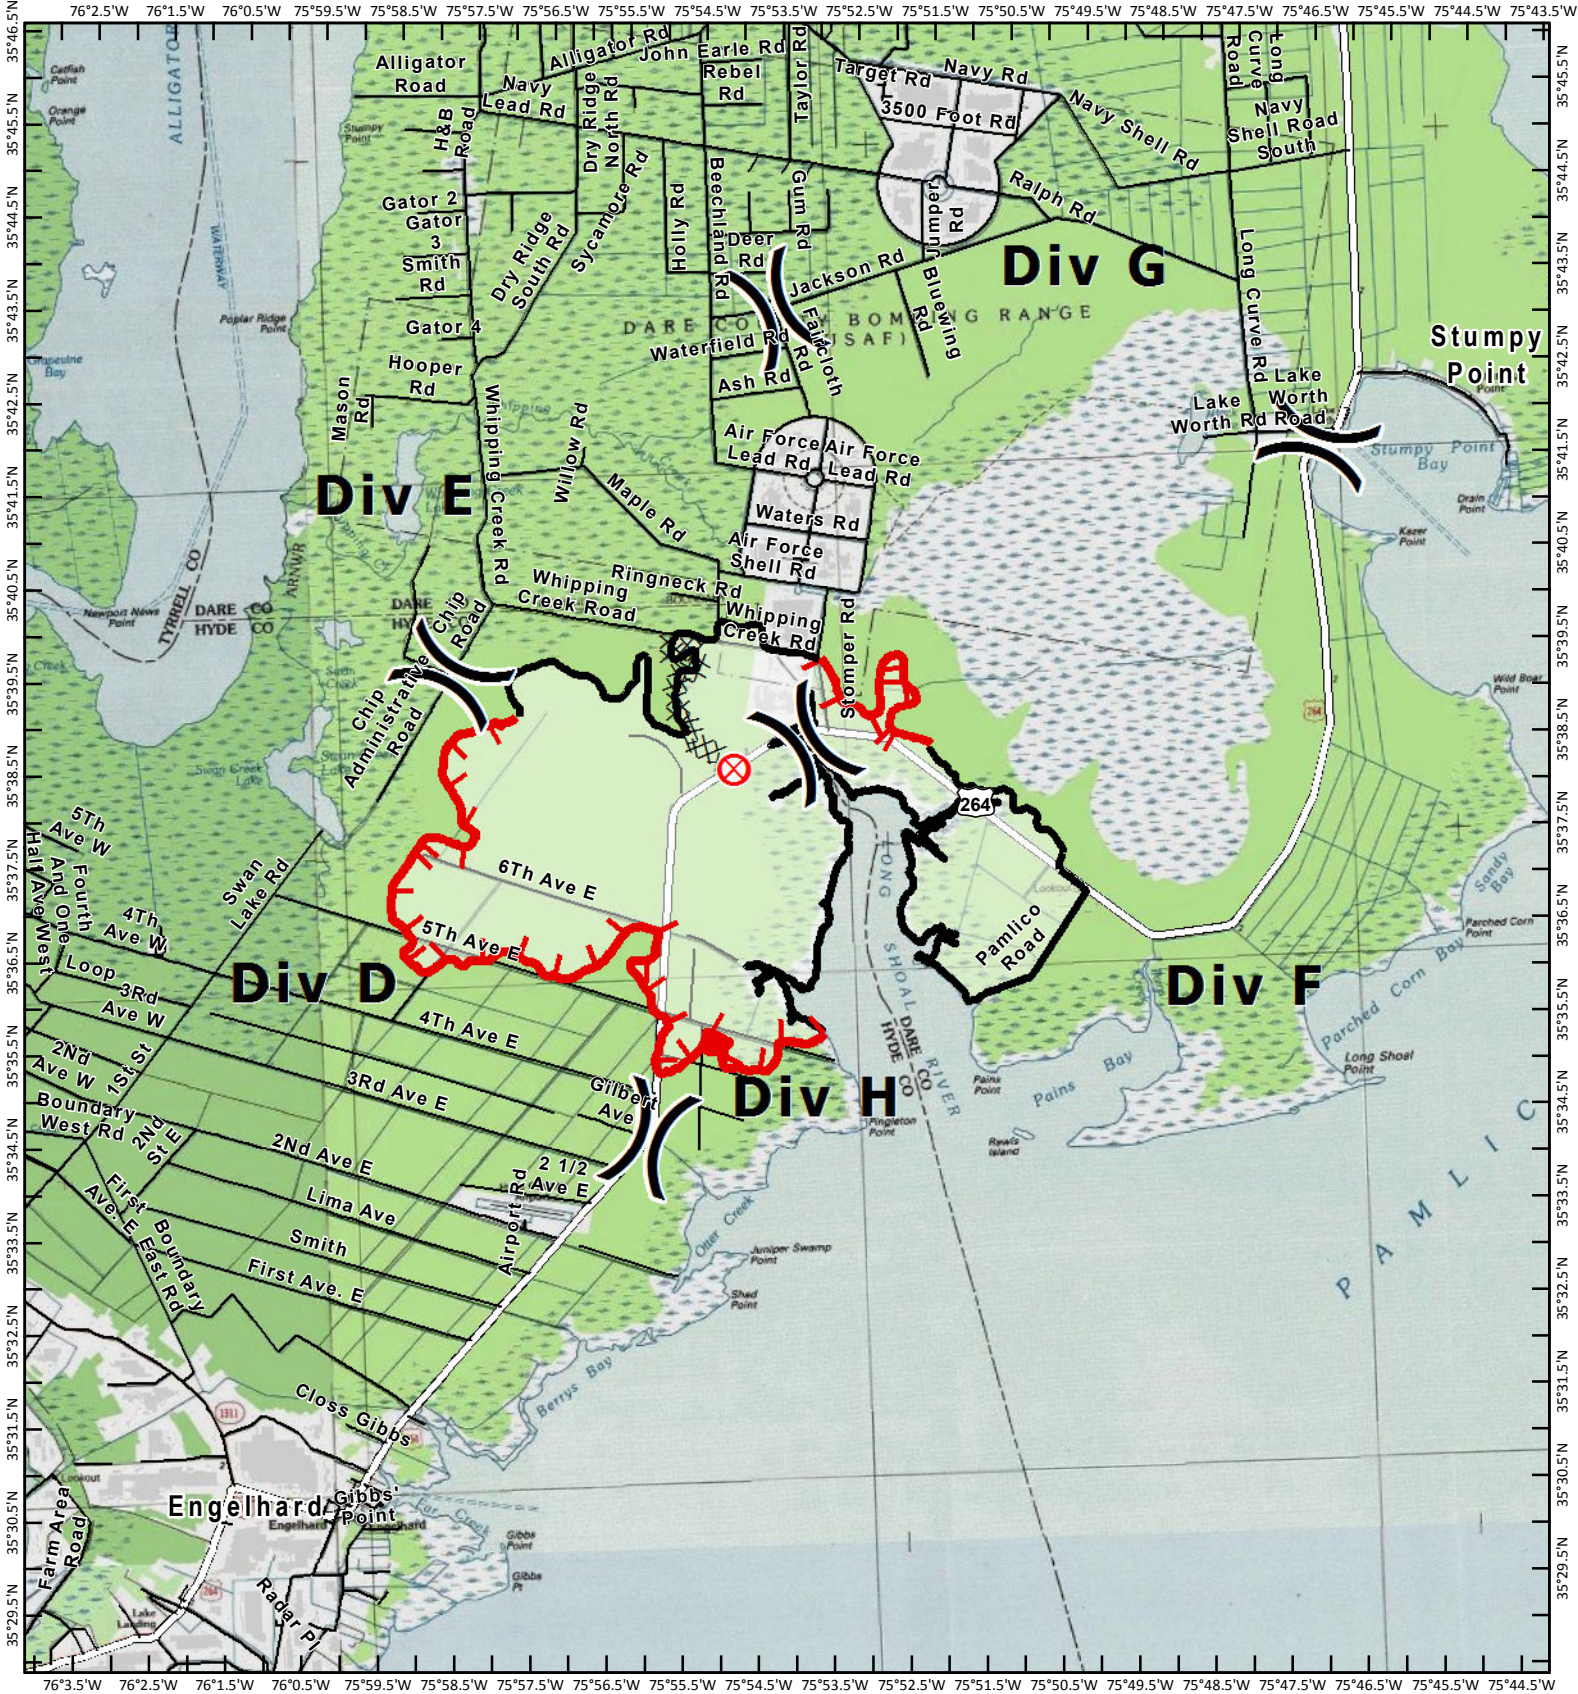

# IAP Map

## Whipping Creek Road Fire

NC-NCS-160150

Approximate Acres: 15,453

April 27, 2016

	Division		Fire Origin		Completed Dozer Line
	Uncontrolled Fire Edge		Completed Line		

Perimeters shown are based on the best available information at the time of map production.  
 Latest intel collected 20160426 @ 1700

20160426 @ 1930  
 Map Datum: NAD83 Feet  
 Author: DGJ

0 2 4 Miles