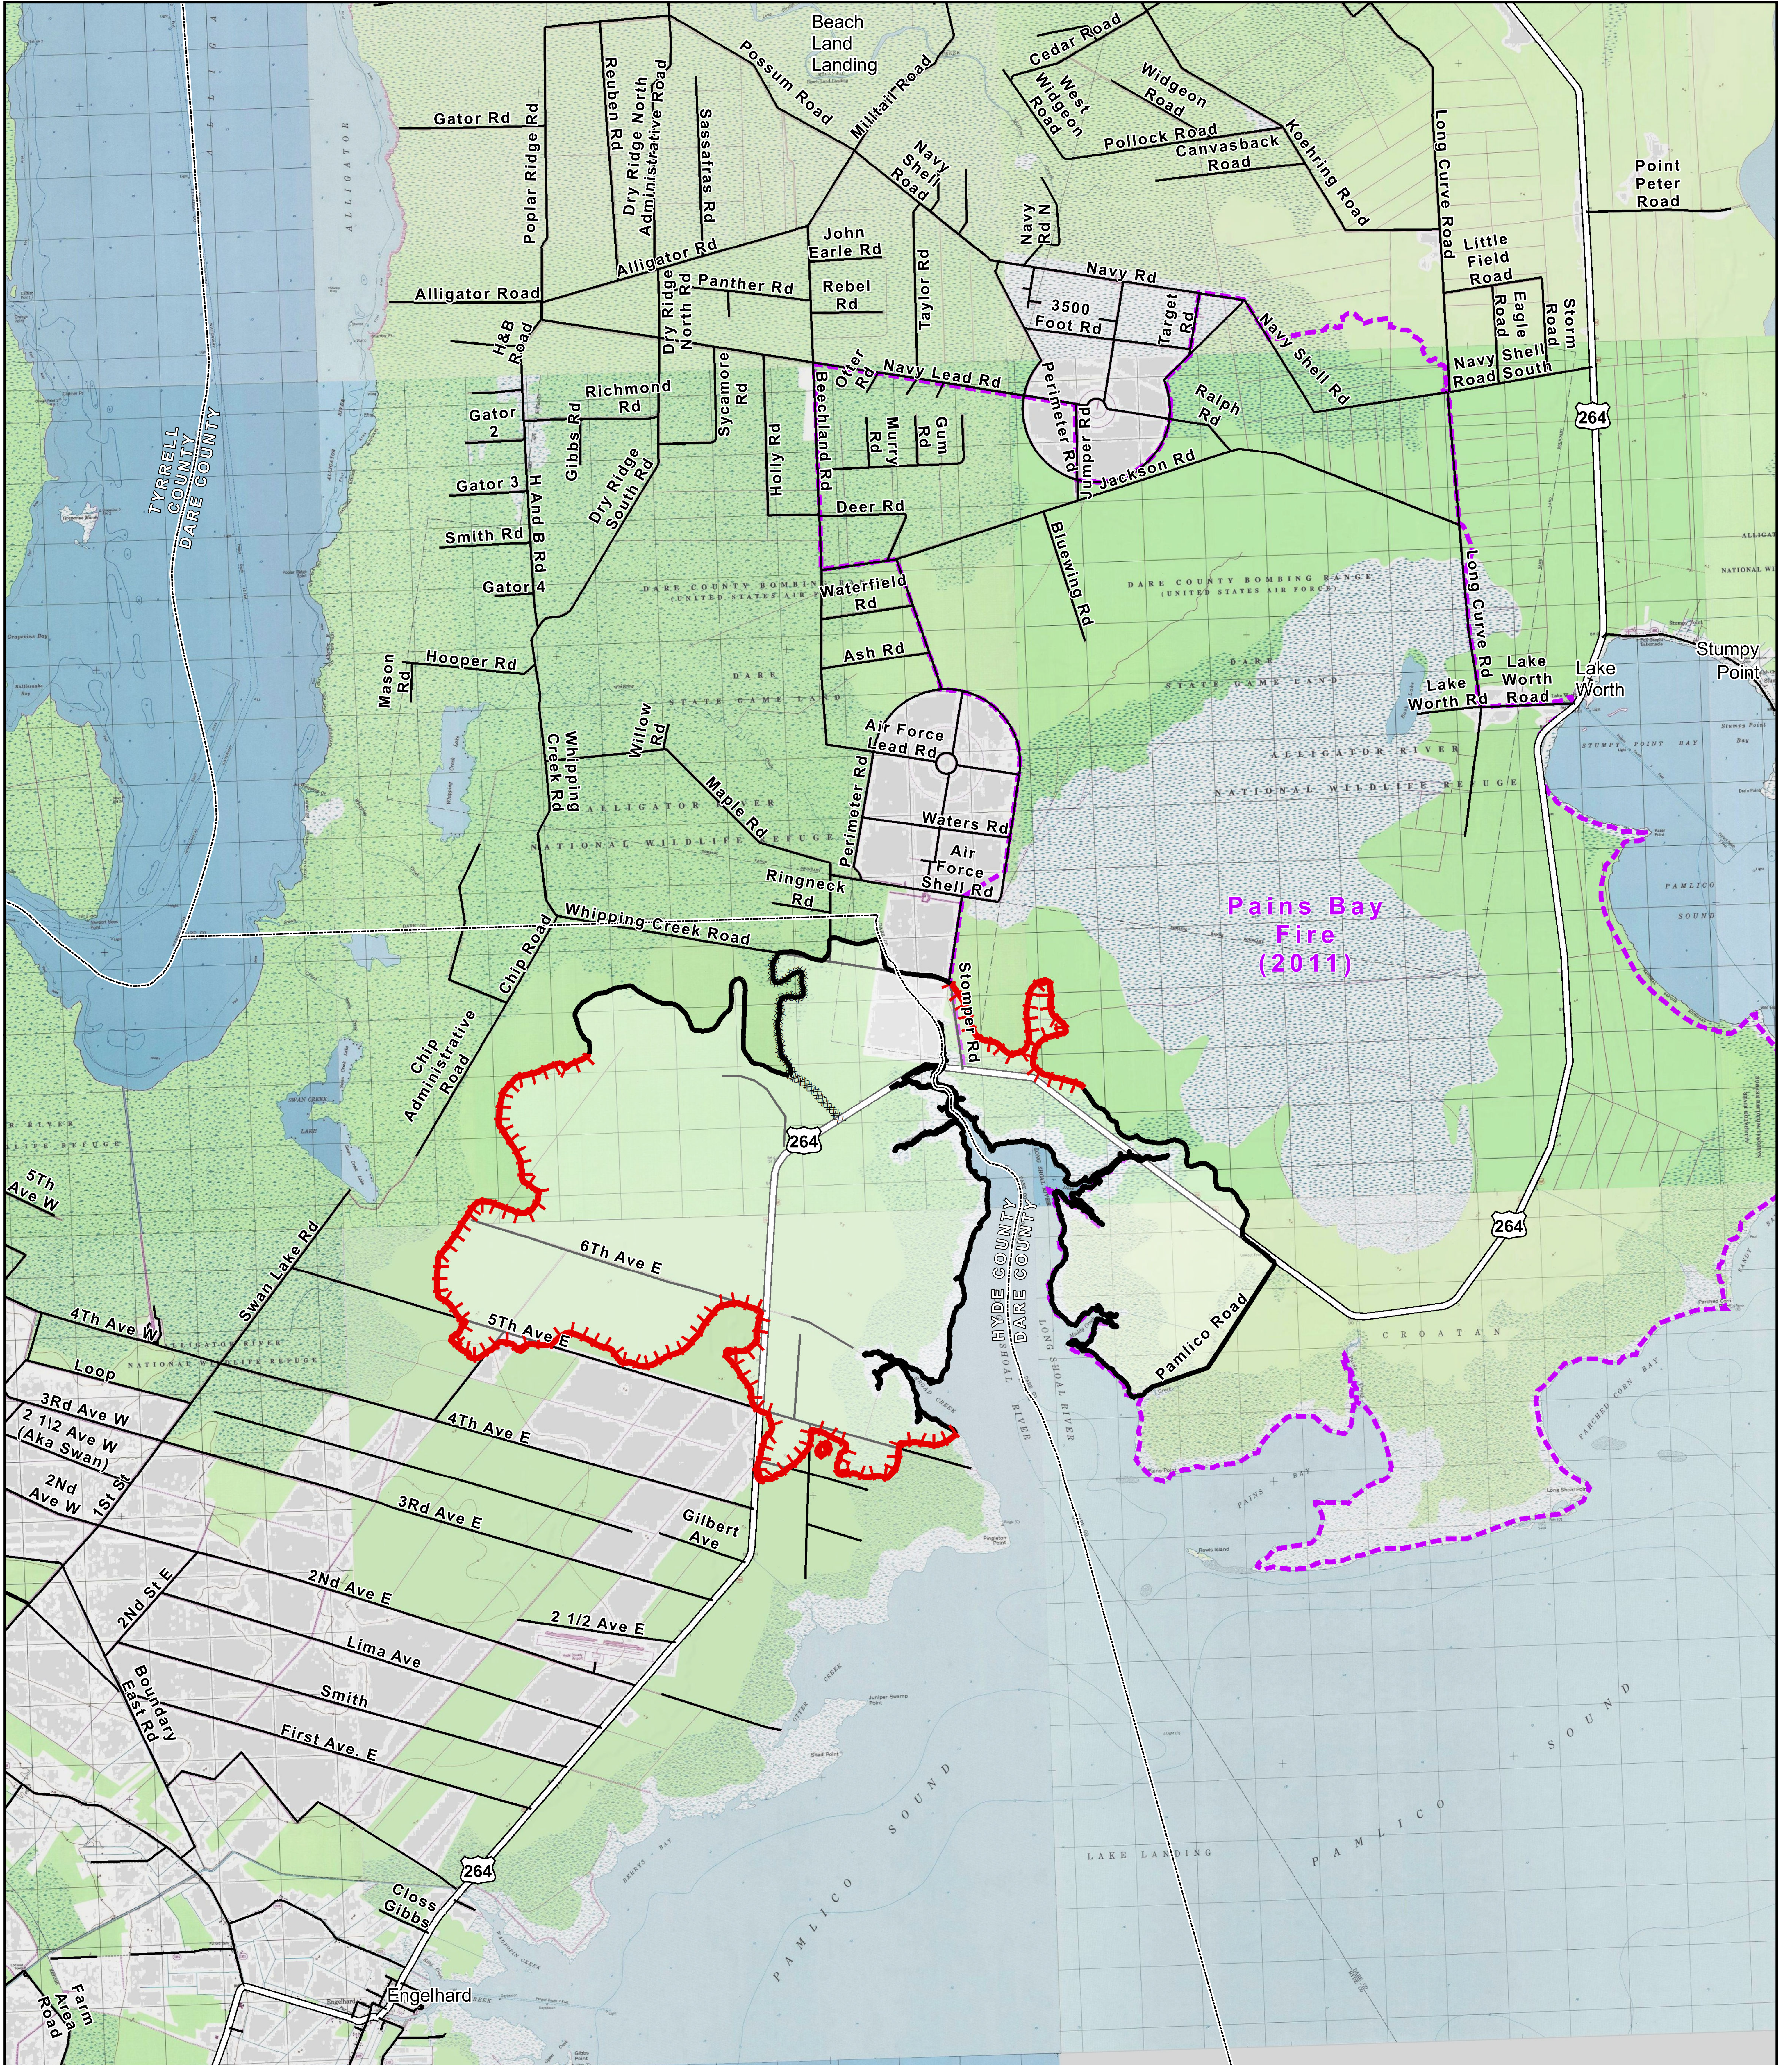

# Public Information Map

## Whipping Creek Road Fire

NC-NCS-160150  
Approximate Acres: 15,453

April 27, 2016

Fire Perimeter

Pains Bay Fire (2011)

Perimeters shown are based on the best available information at the time of map production. Latest intel: 20160426 @ 1700

0 3,000 6,000 9,000 12,000 15,000 18,000 21,000 24,000 Feet

20160426 @ 2150  
Map Datum: NAD83 Feet  
Author: M. Sweat, GIS