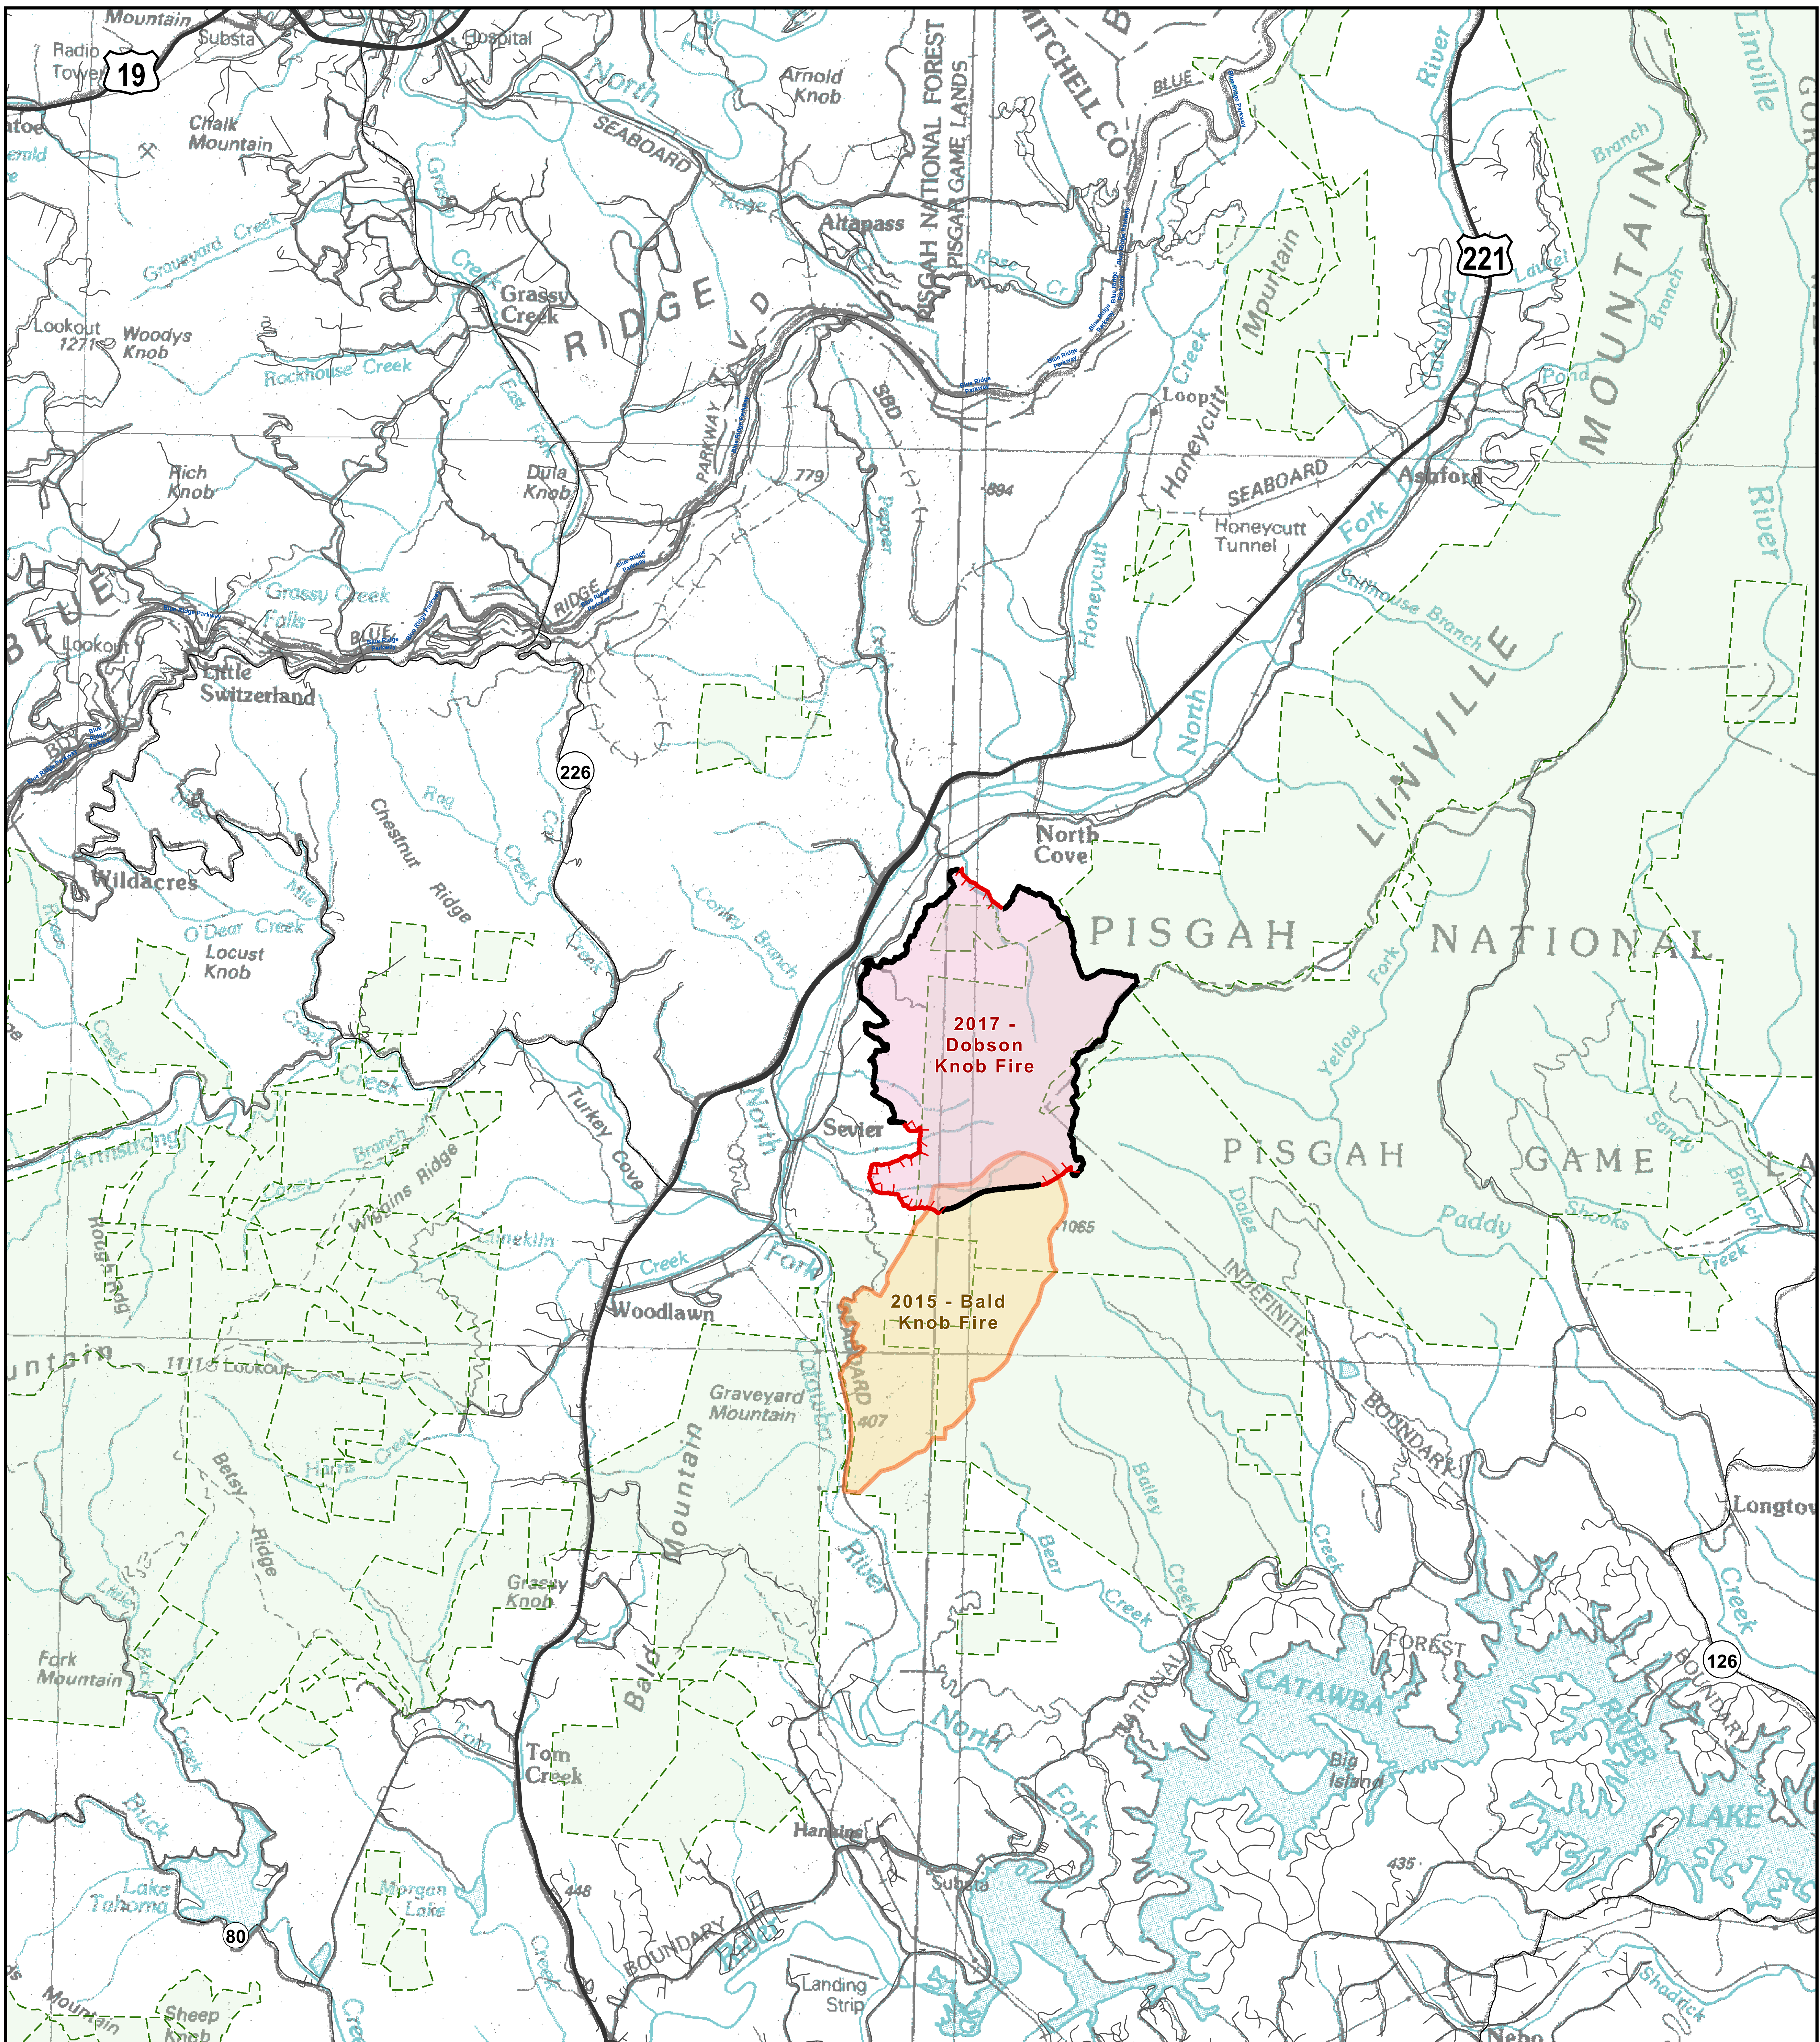

# Information Map

## Dobson Knob Fire

NC-NCS-170029

April 15, 2017

Uncontrolled Fire Edge  
 Completed Line

2017 Dobson Knob Fire  
*(Approximate Fire Perimeter)*

2015 Bald Knob Fire

20170414 @ 2300  
Map Datum: NAD83 Feet  
Author: C.Vose, GISS