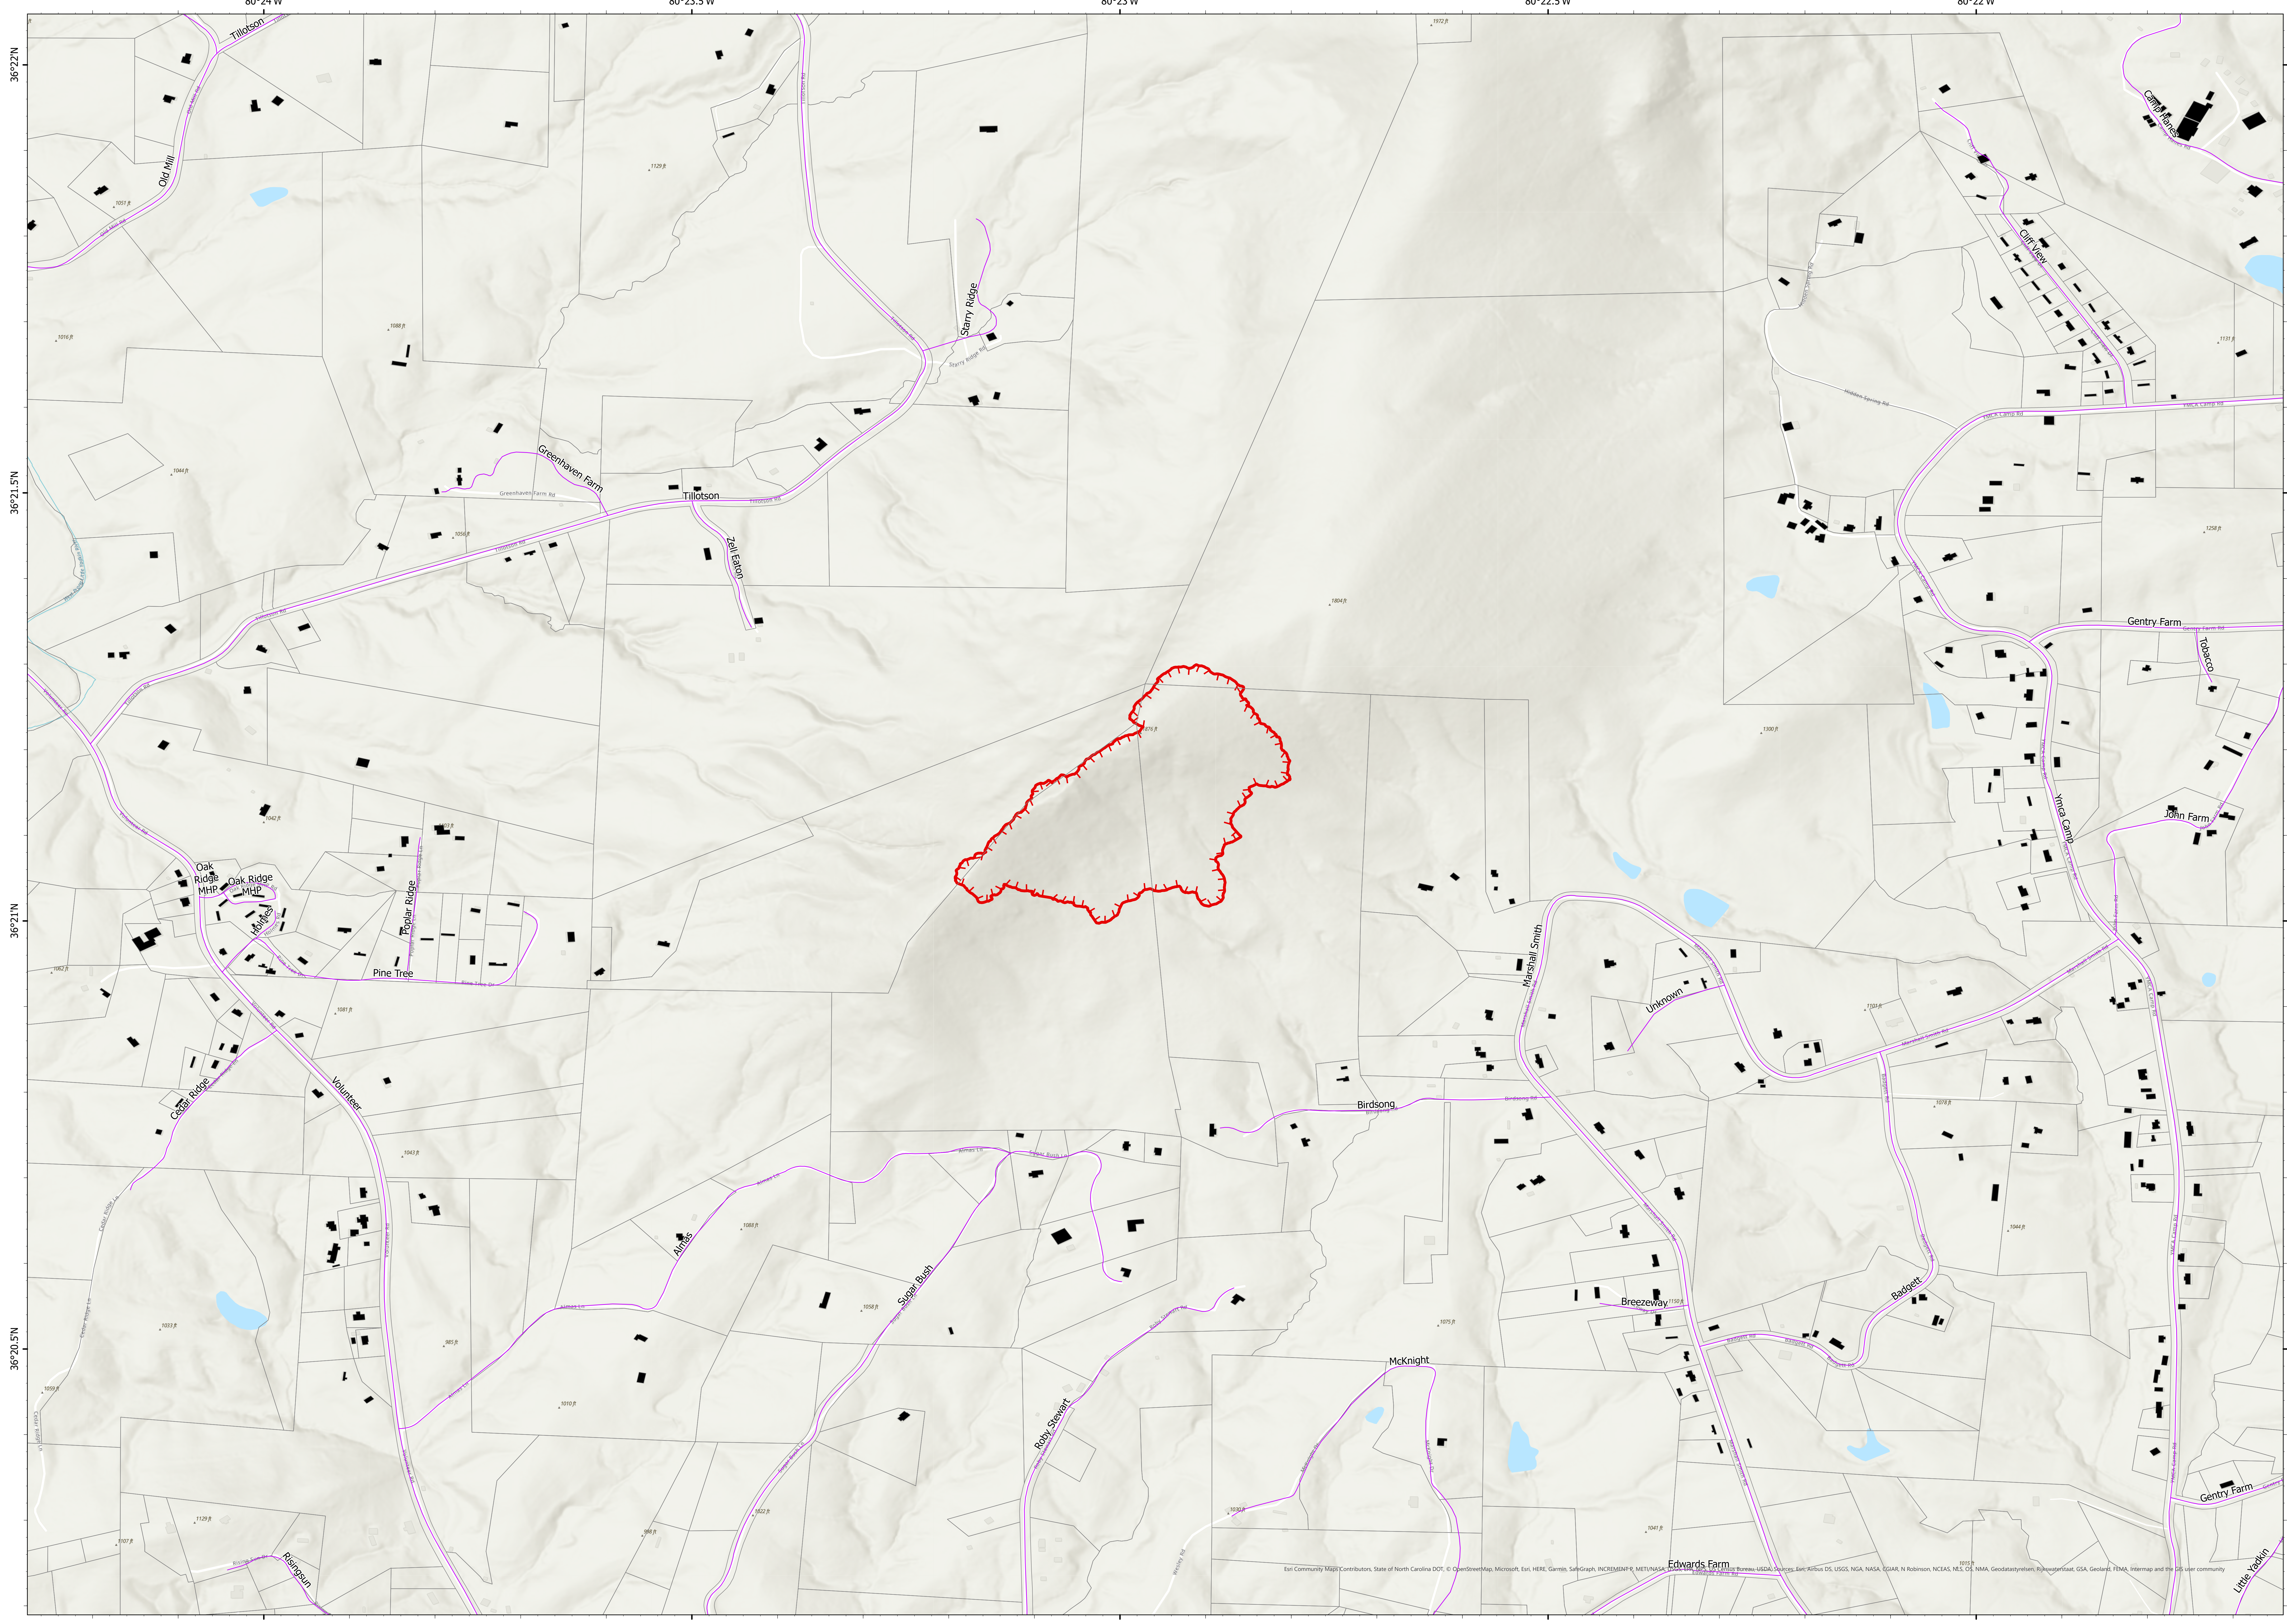

12/1/21

Ownership

Sauratown Mountain  
 NC-NCS-210033  
 11/30/2021  
 40 +/- acres at 11/30/21 0800h

-  Stokes Parcels
-  Fire Edge
-  Roads
-  Buildings Footprints