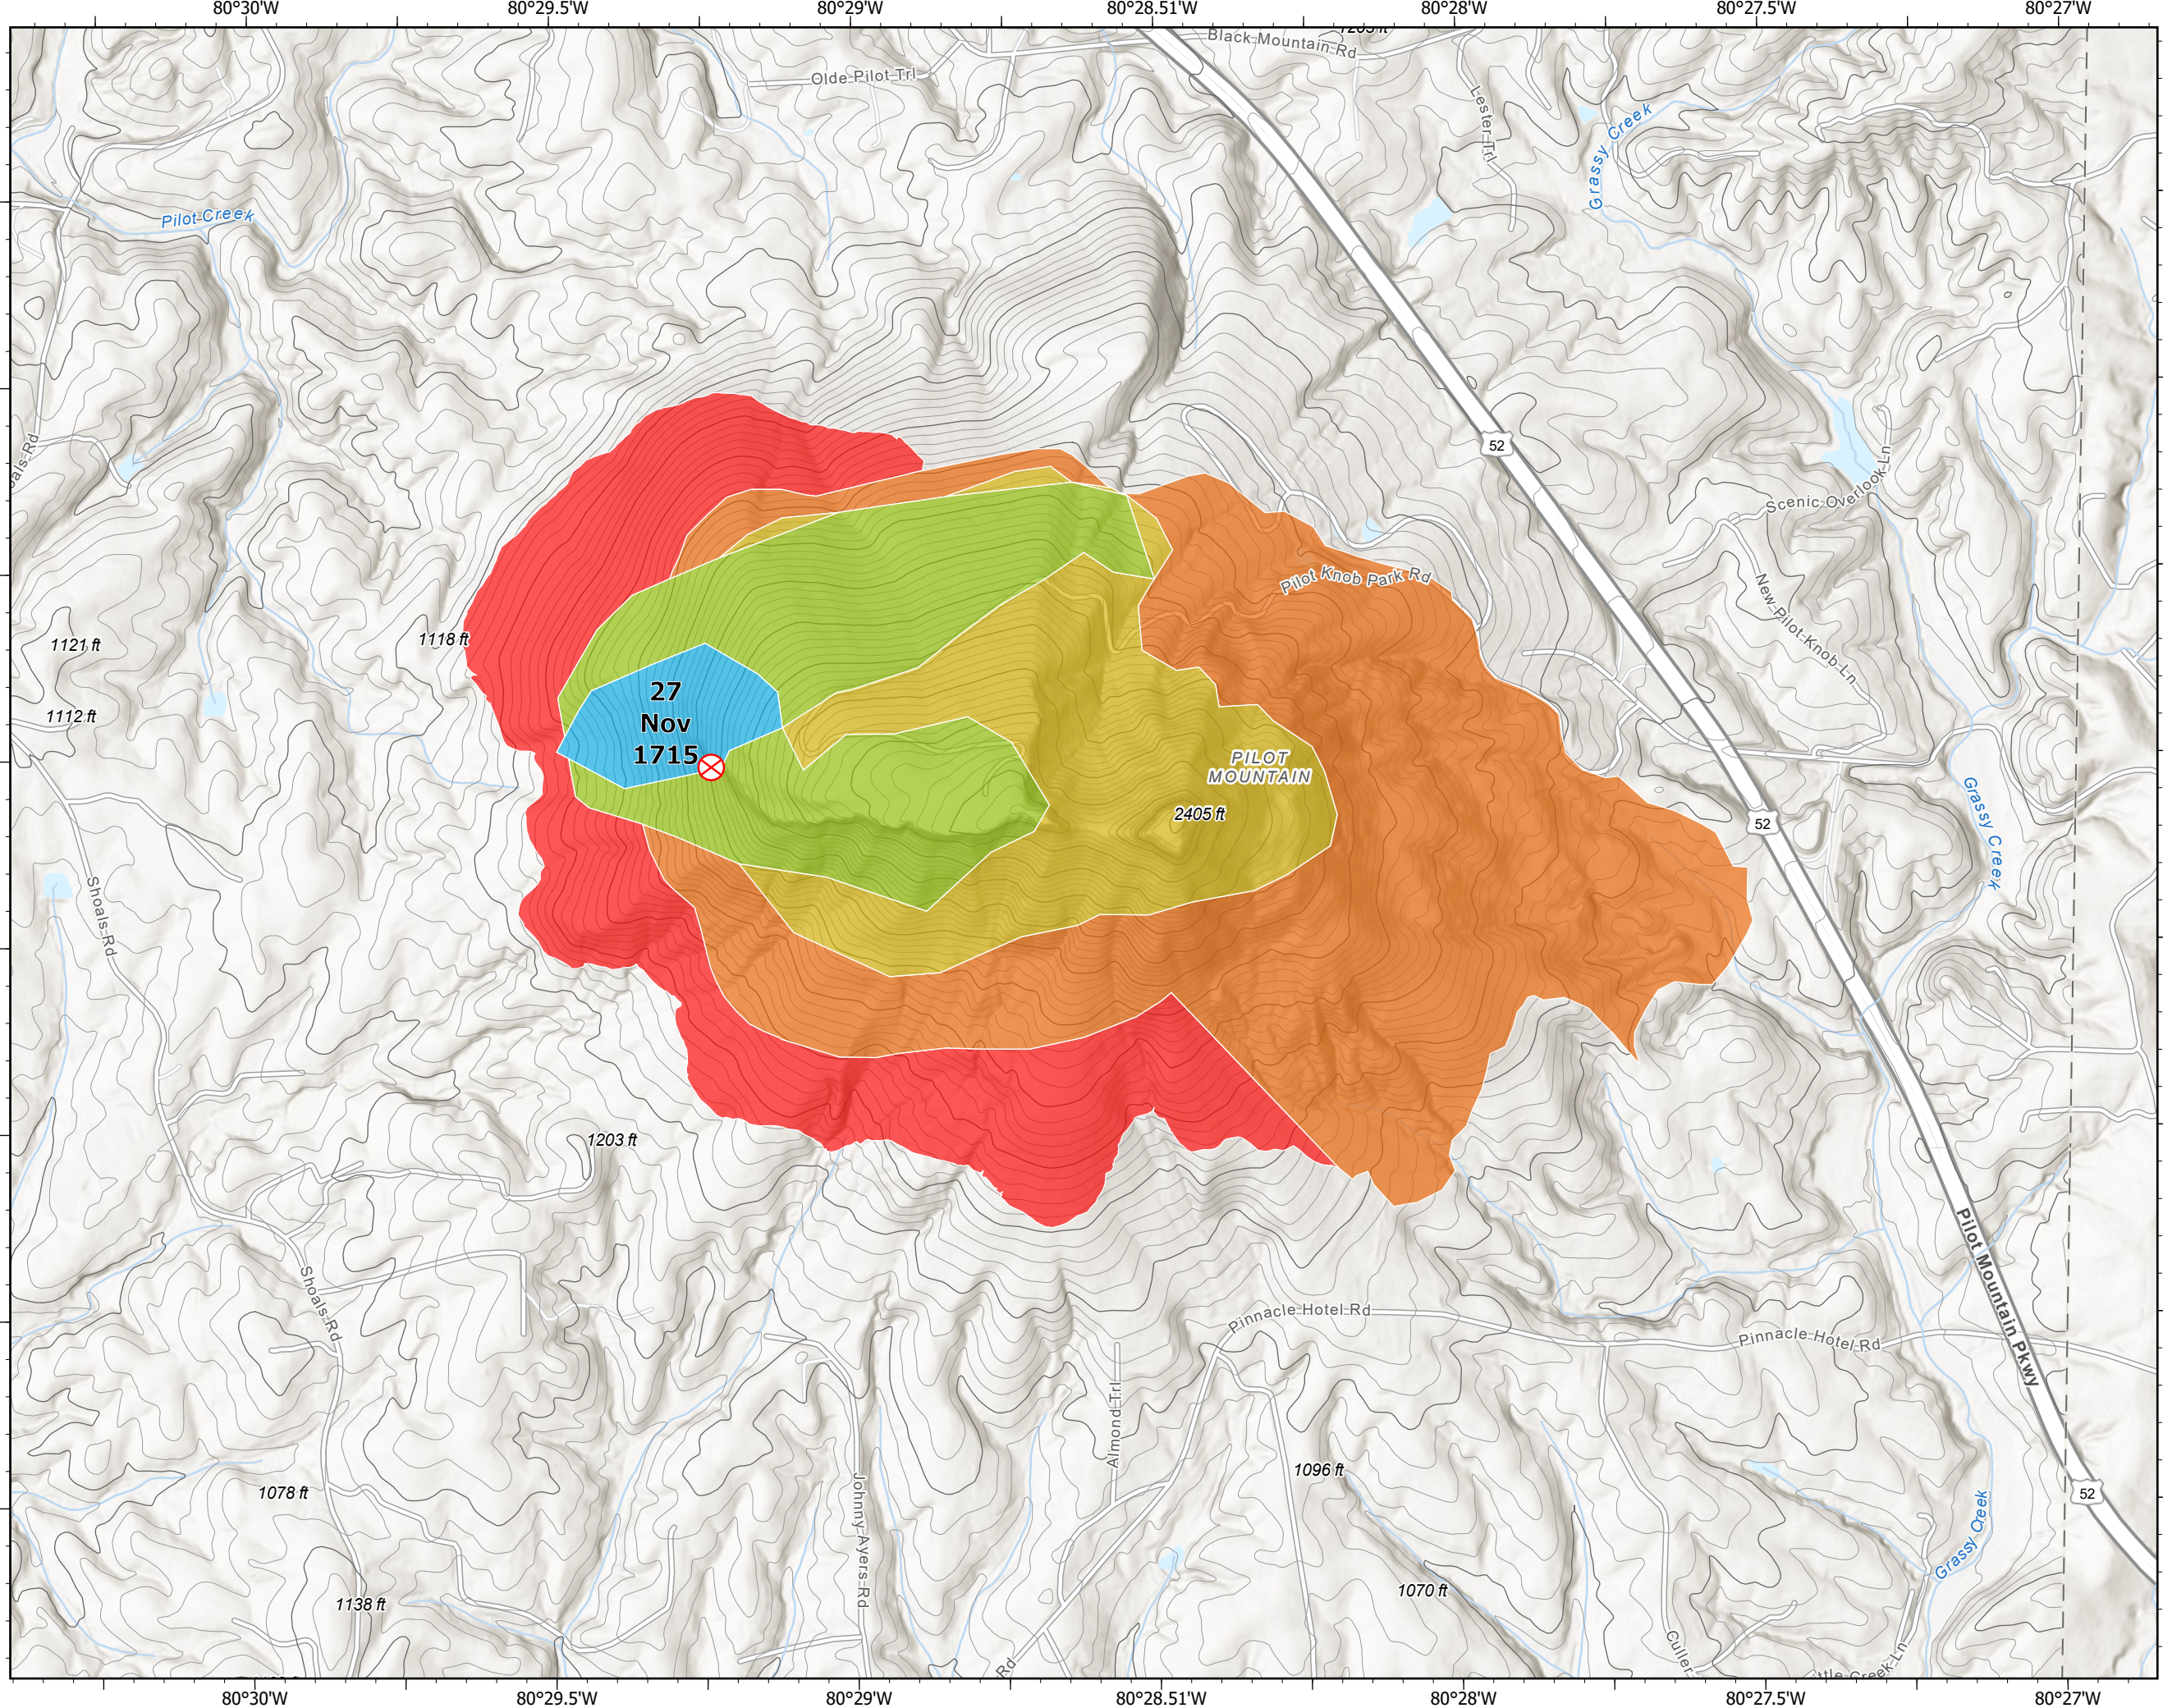

Progression

Grindstone
NC-NCS-210033
12/2/2021

1,050 +/- acres at 11/30/2021 0800h

- Approximate Fire Origin
- 11/27/2021
- 11/28/2021
- 11/29/2021 Morning
- 11/29/2021 Evening
- 11/30/2021

Date	Growth Acres	Total Acres
11/27/2021	31	31
11/28/2021	179	210
11/29/2021 Morning	177	387
11/29/2021 Evening	413	800
11/30/2021	250	1,050

along
North American 1983 Datum.
Lat/Long Grid