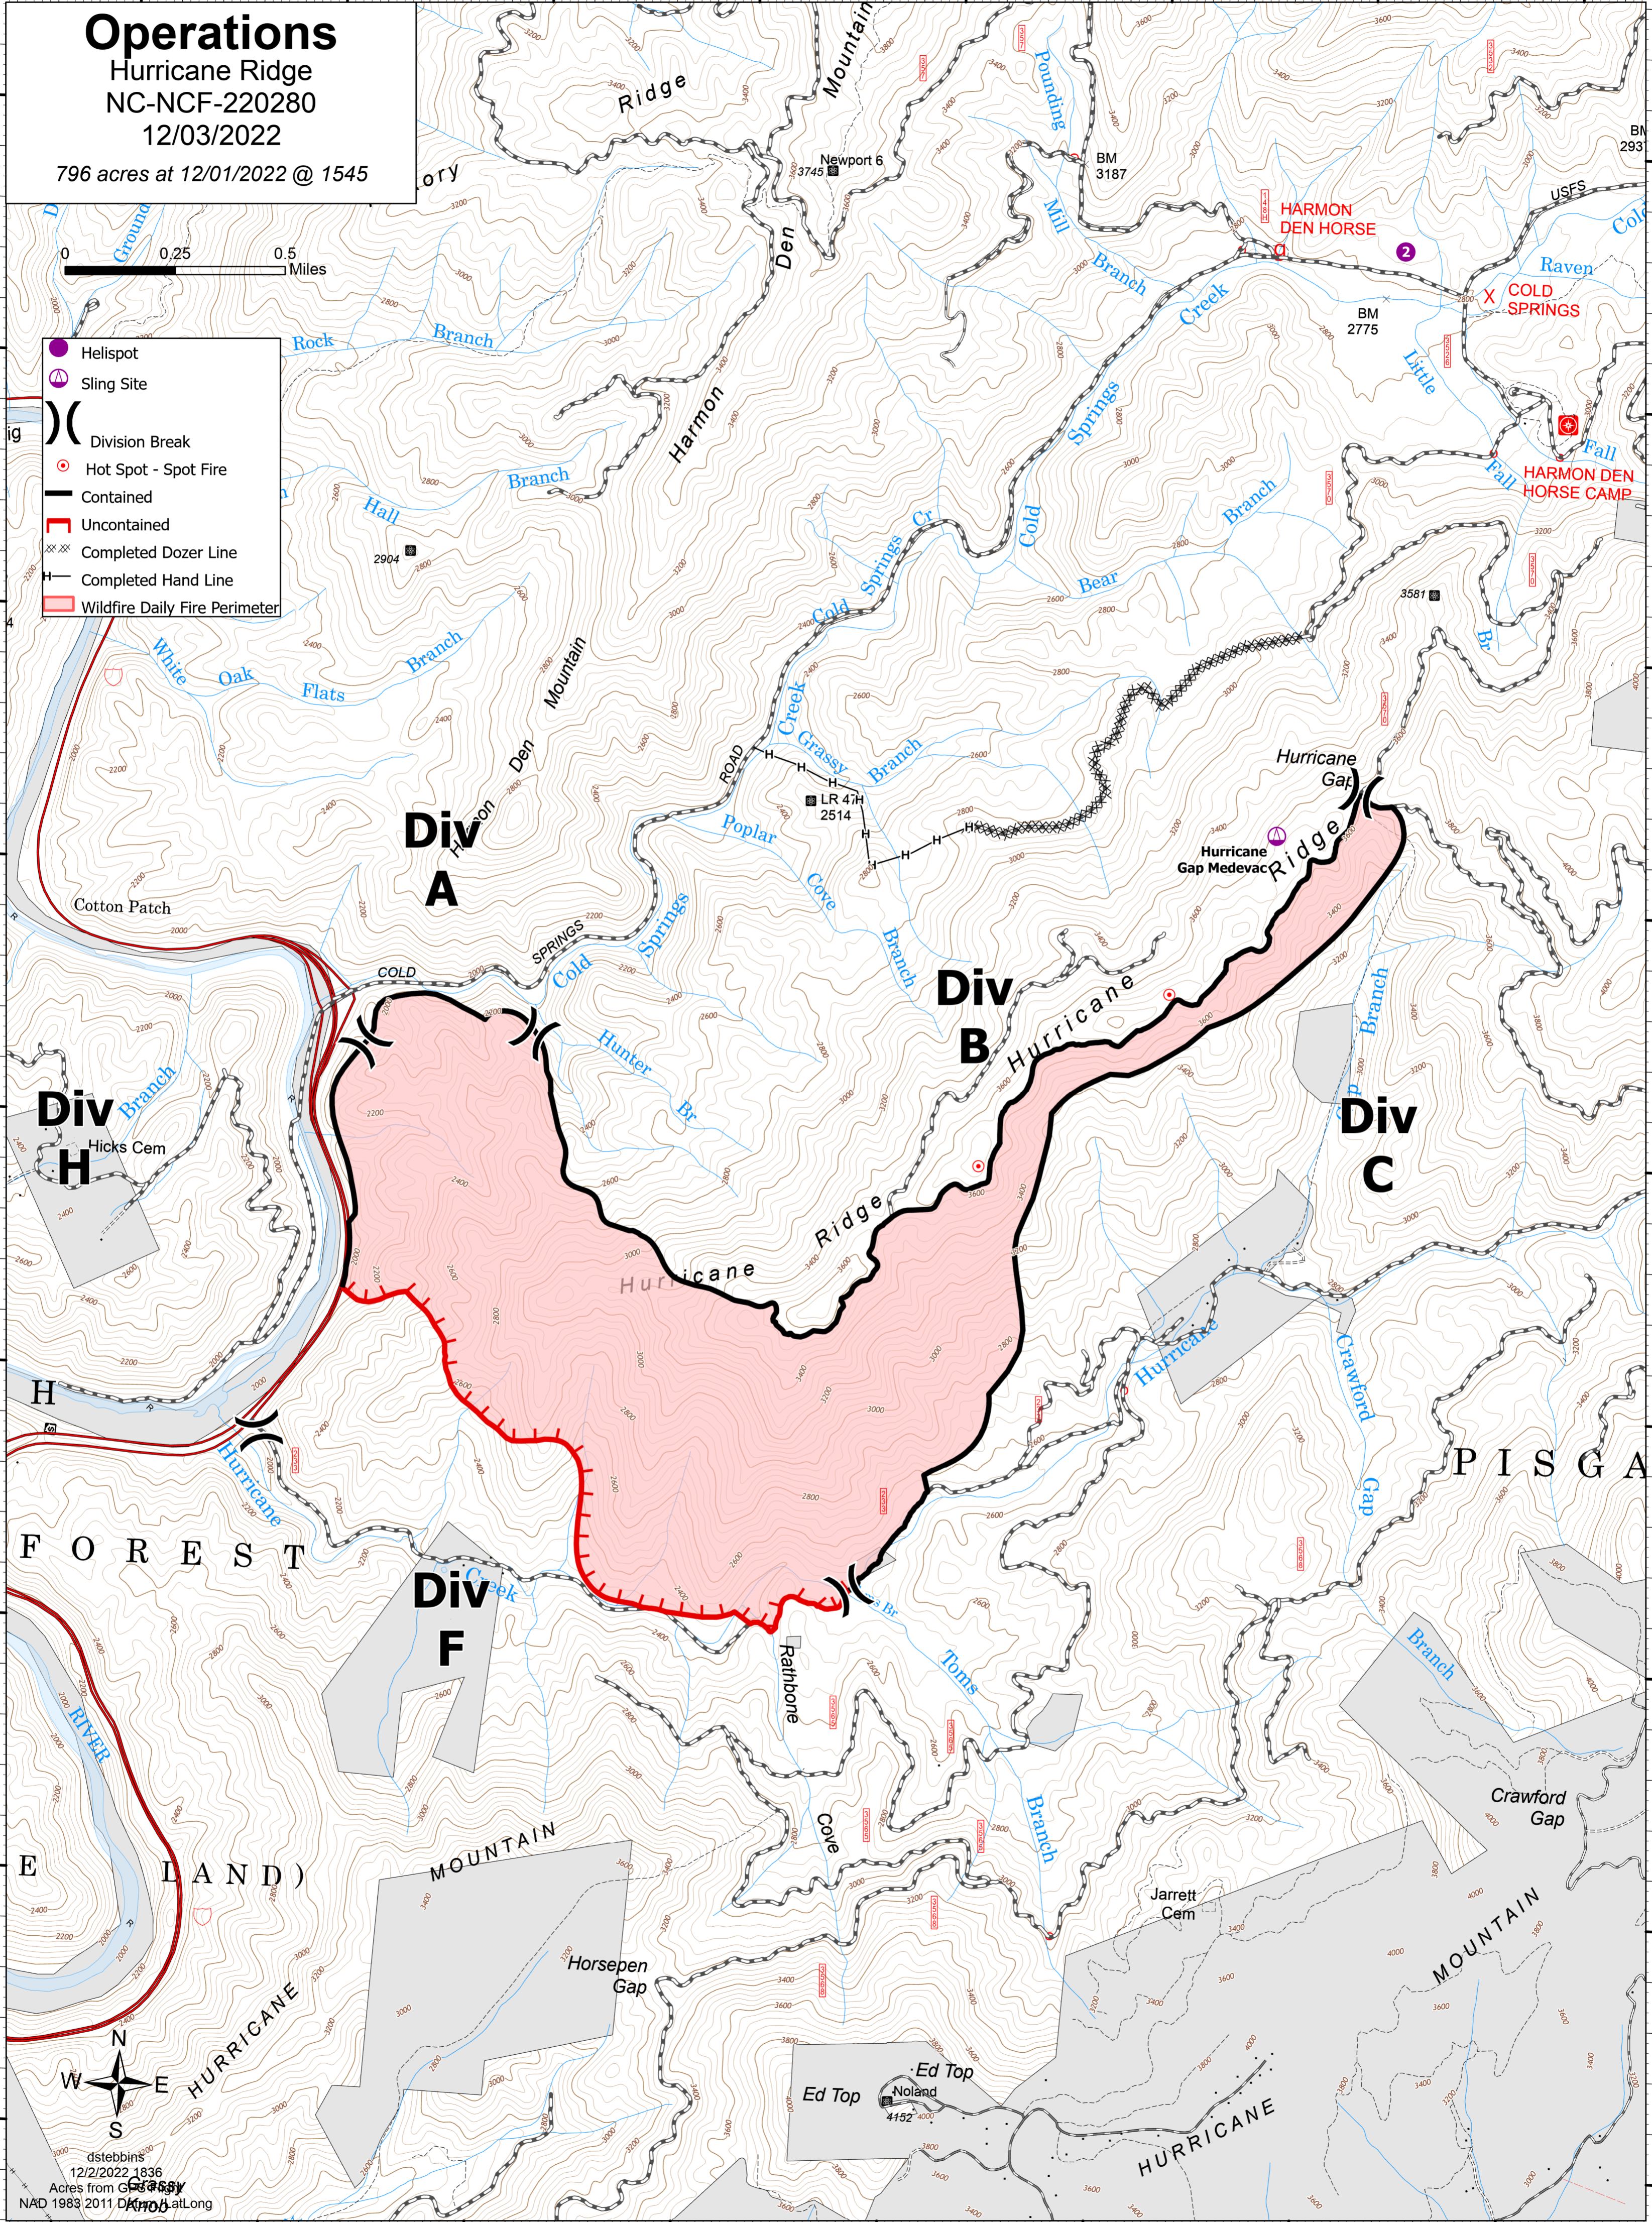

# Operations

Hurricane Ridge  
NC-NCF-220280

12/03/2022

796 acres at 12/01/2022 @ 1545

0 0.25 0.5 Miles

- Helispot
- ⊕ Sling Site
- ⎓ Division Break
- Hot Spot - Spot Fire
- Contained
- Uncontained
- ⊗⊗ Completed Dozer Line
- Completed Hand Line
- ▭ Wildfire Daily Fire Perimeter

**Div A**

**Div B**

**Div C**

**Div D**

**Div E**

**Div F**

HURRICANE FOREST

PISGA MOUNTAIN

HURRICANE MOUNTAIN

HURRICANE MOUNTAIN

dstebbins  
12/2/2022 1836  
Acres from GPS  
NAD 1983 2011 Data at Long