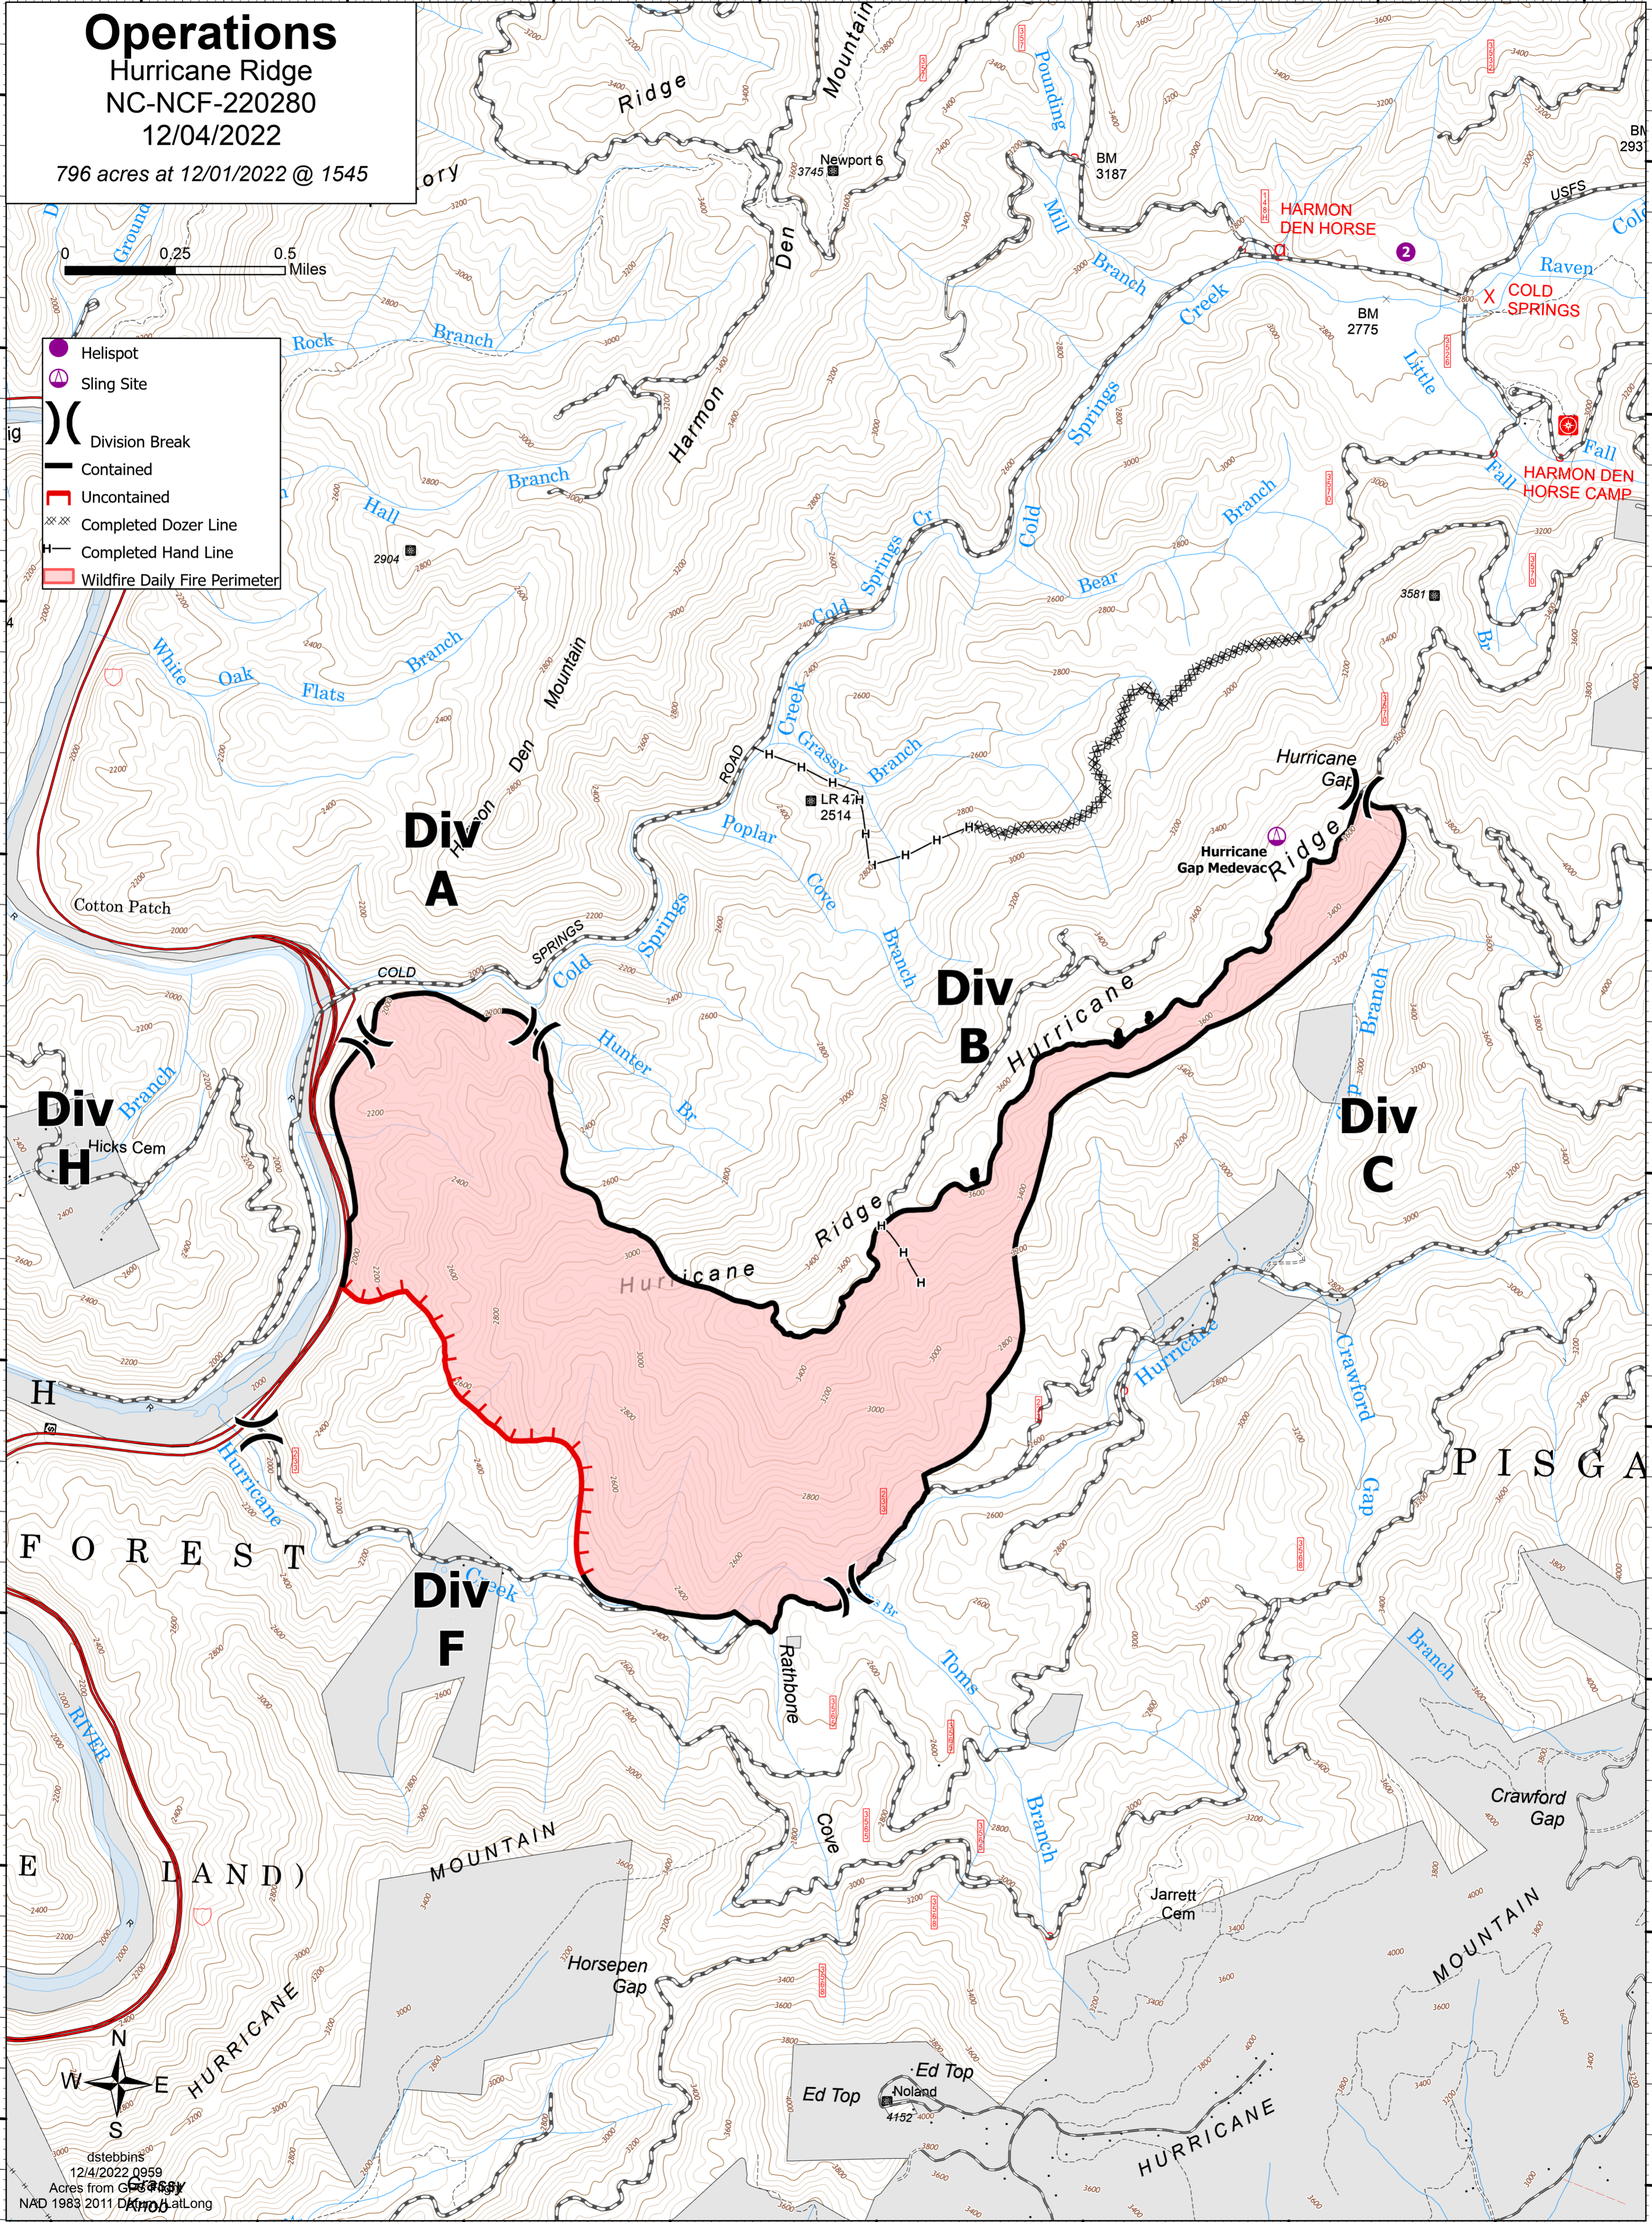

Operations

Hurricane Ridge
NC-NCF-220280

12/04/2022

796 acres at 12/01/2022 @ 1545

0 0.25 0.5 Miles

- Helispot
- ⊕ Sling Site
- ⎓ Division Break
- Contained
- Uncontained
- ⊗⊗ Completed Dozer Line
- H Completed Hand Line
- ▭ Wildfire Daily Fire Perimeter

Div A

Div B

Div C

Div H

Div F

F O R E S T

P I S G A

E L A N D)

H U R R I C A N E

H U R R I C A N E

M O U N T A I N

dstebbins
12/4/2022 0959
Acres from GPS
NAD 1983 2011 Data at Long