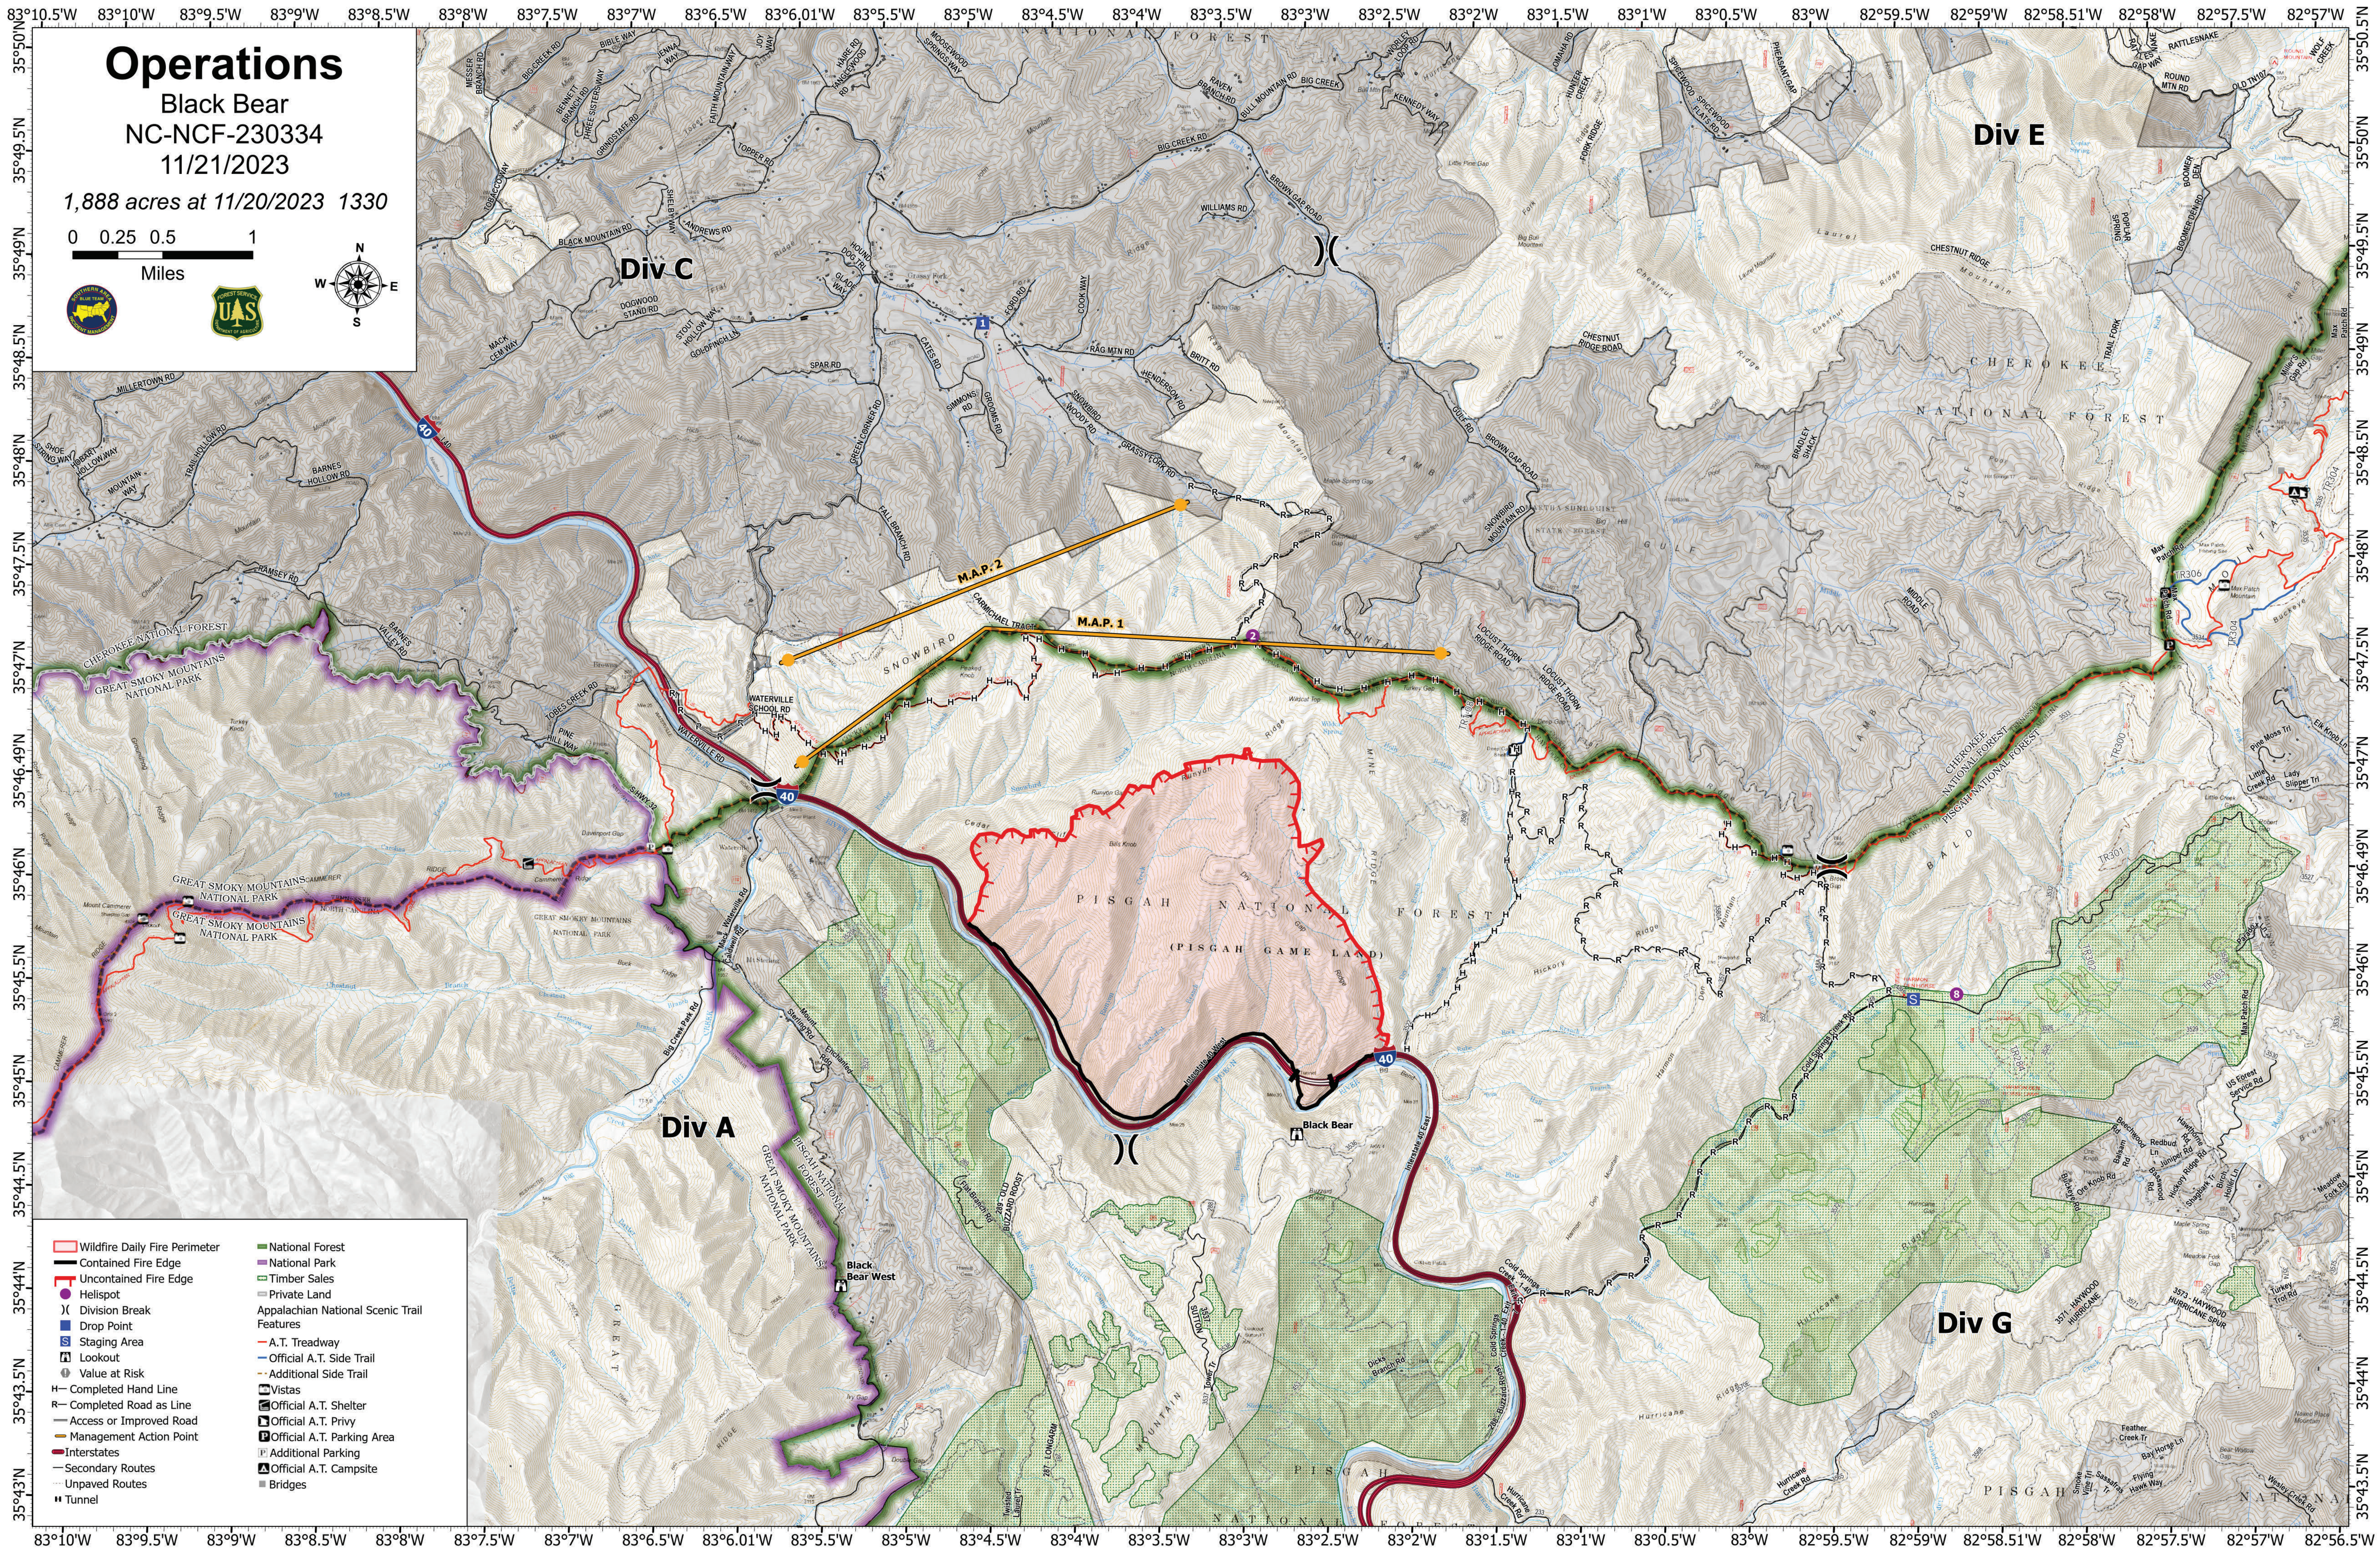

# Operations

Black Bear  
NC-NCF-230334  
11/21/2023

1,888 acres at 11/20/2023 1330

Miles

- Wildfire Daily Fire Perimeter
- Contained Fire Edge
- Uncontained Fire Edge
- Helispot
- Division Break
- Drop Point
- Staging Area
- Lookout
- Value at Risk
- Completed Hand Line
- Completed Road as Line
- Access or Improved Road
- Management Action Point
- Interstates
- Secondary Routes
- Unpaved Routes
- Tunnel

- National Forest
- National Park
- Timber Sales
- Private Land
- Appalachian National Scenic Trail Features
- A.T. Treadway
- Official A.T. Side Trail
- Additional Side Trail
- Vistas
- Official A.T. Shelter
- Official A.T. Privy
- Official A.T. Parking Area
- Additional Parking
- Official A.T. Campsite
- Bridges