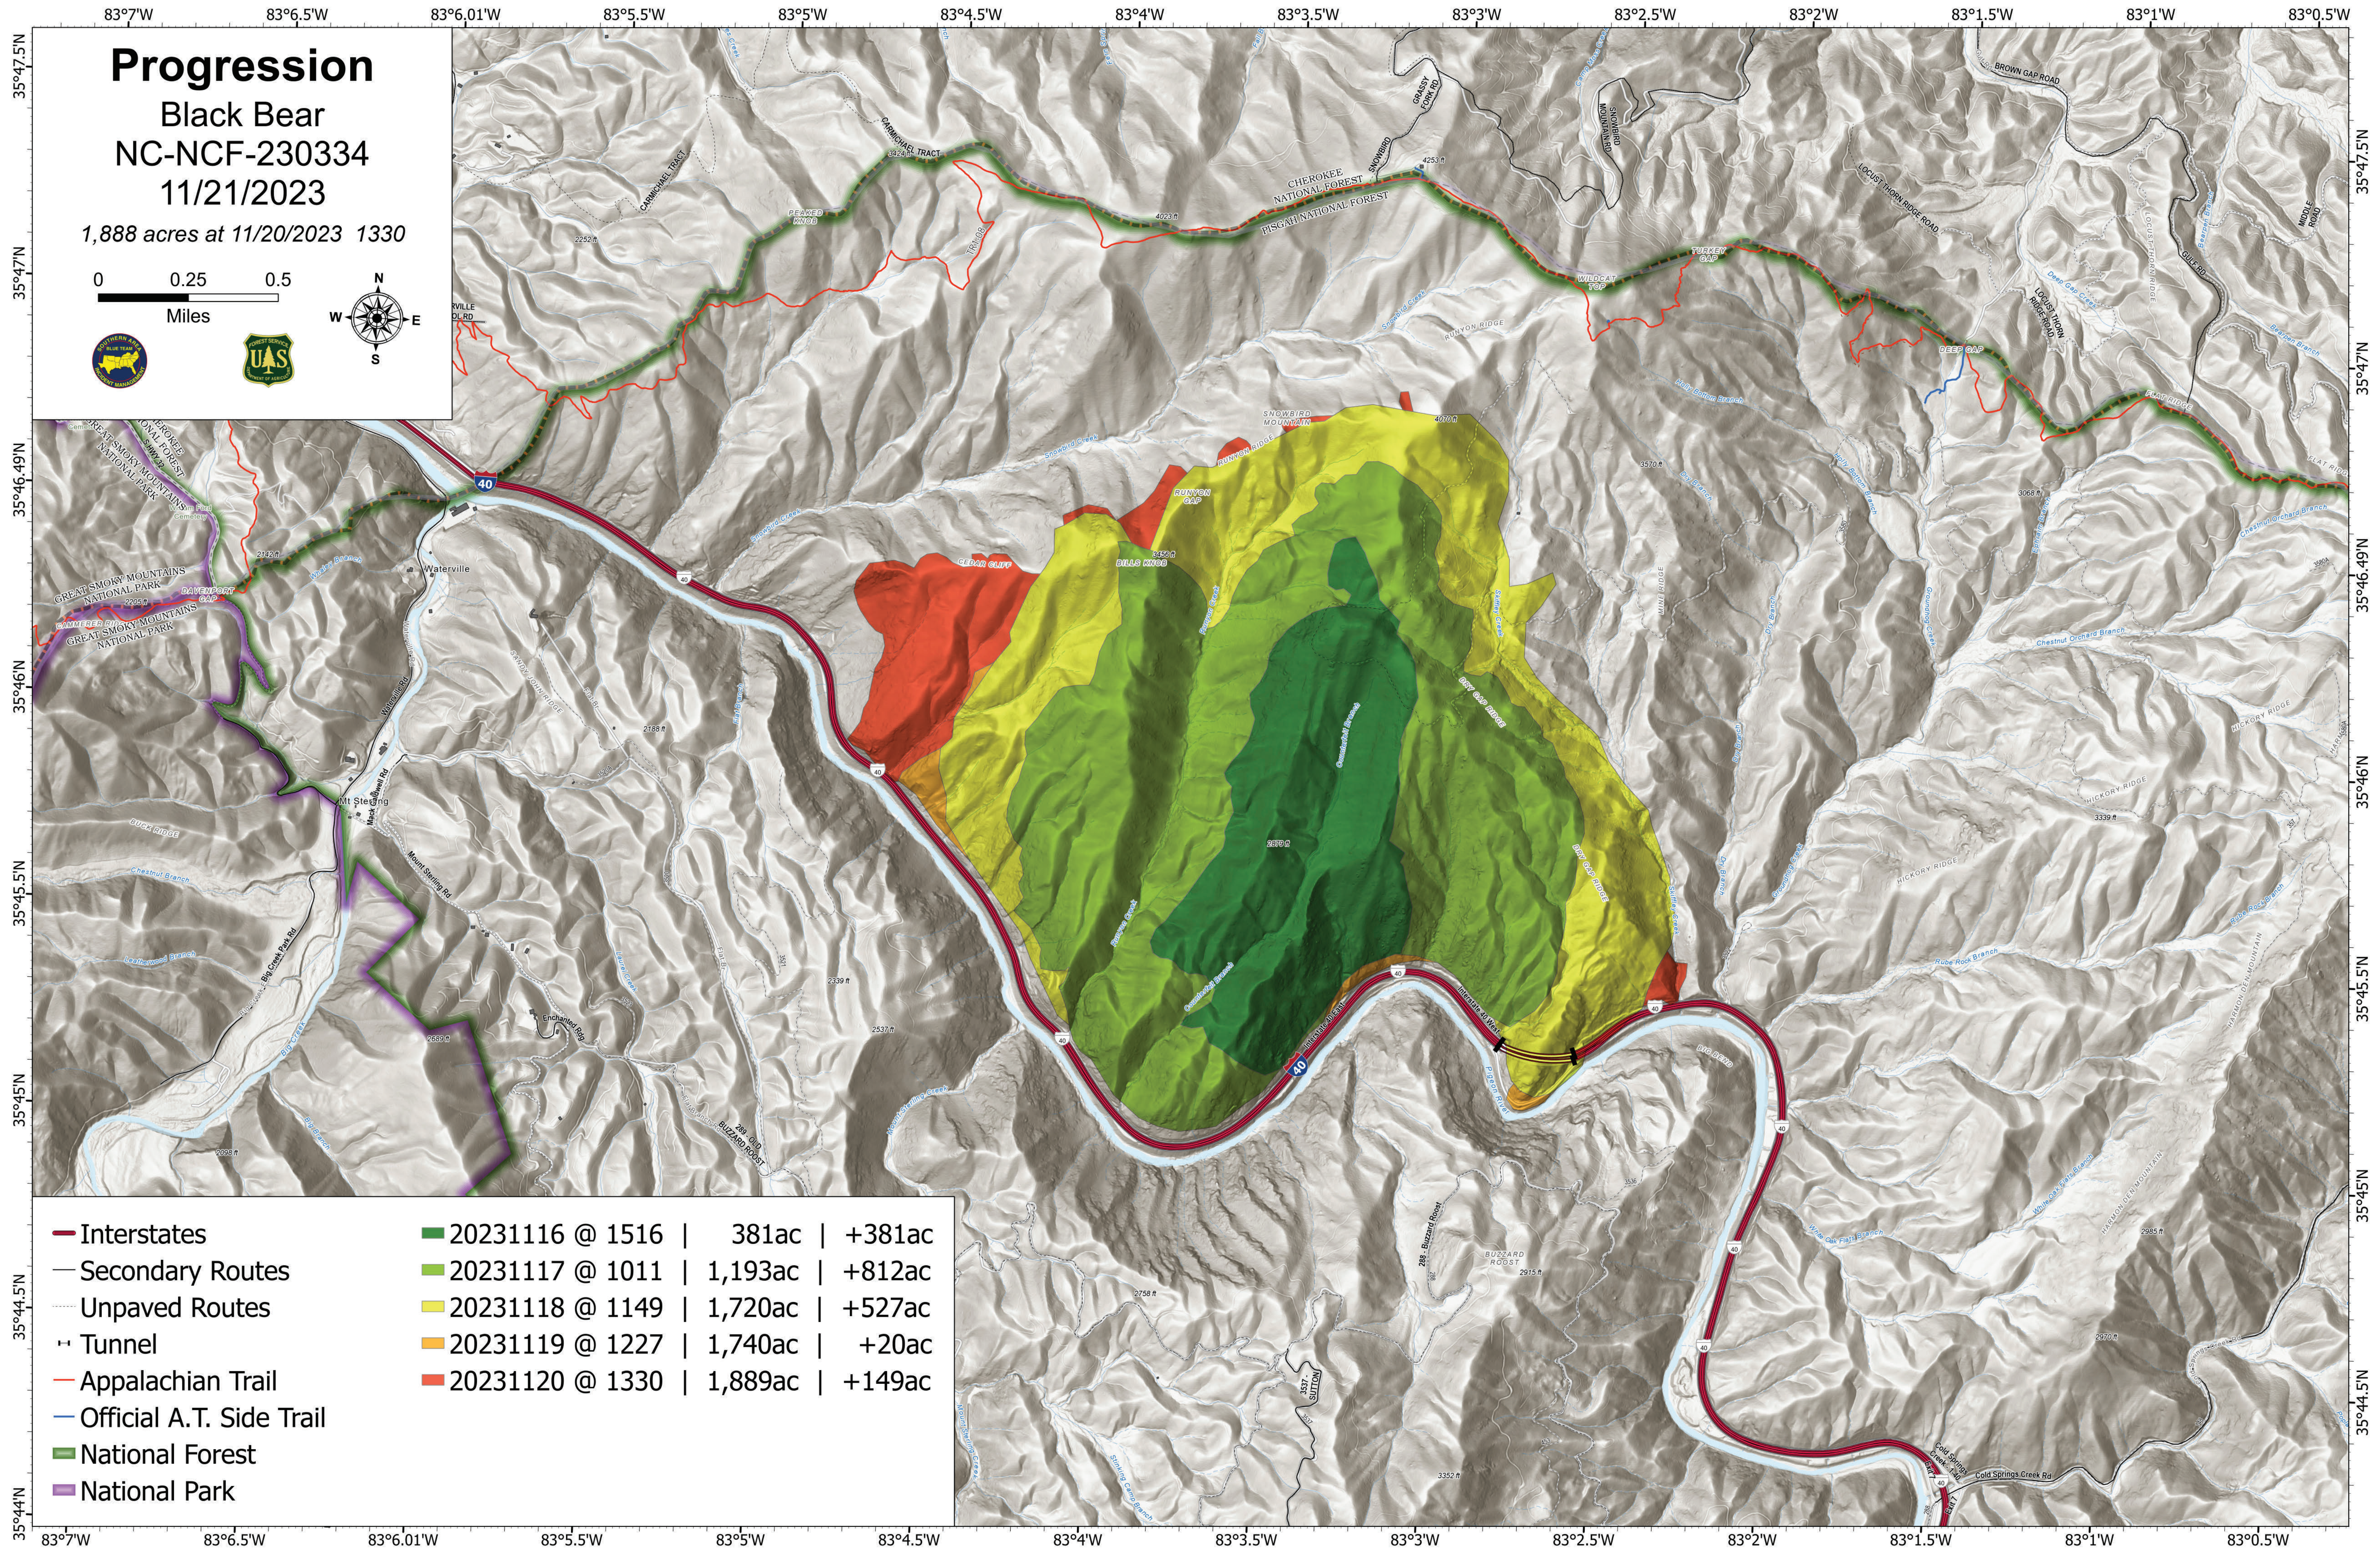

Progression

Black Bear
NC-NCF-230334
11/21/2023

1,888 acres at 11/20/2023 1330

- Interstates
- Secondary Routes
- Unpaved Routes
- Tunnel
- Appalachian Trail
- Official A.T. Side Trail
- National Forest
- National Park

	20231116 @ 1516		381ac		+381ac
	20231117 @ 1011		1,193ac		+812ac
	20231118 @ 1149		1,720ac		+527ac
	20231119 @ 1227		1,740ac		+20ac
	20231120 @ 1330		1,889ac		+149ac