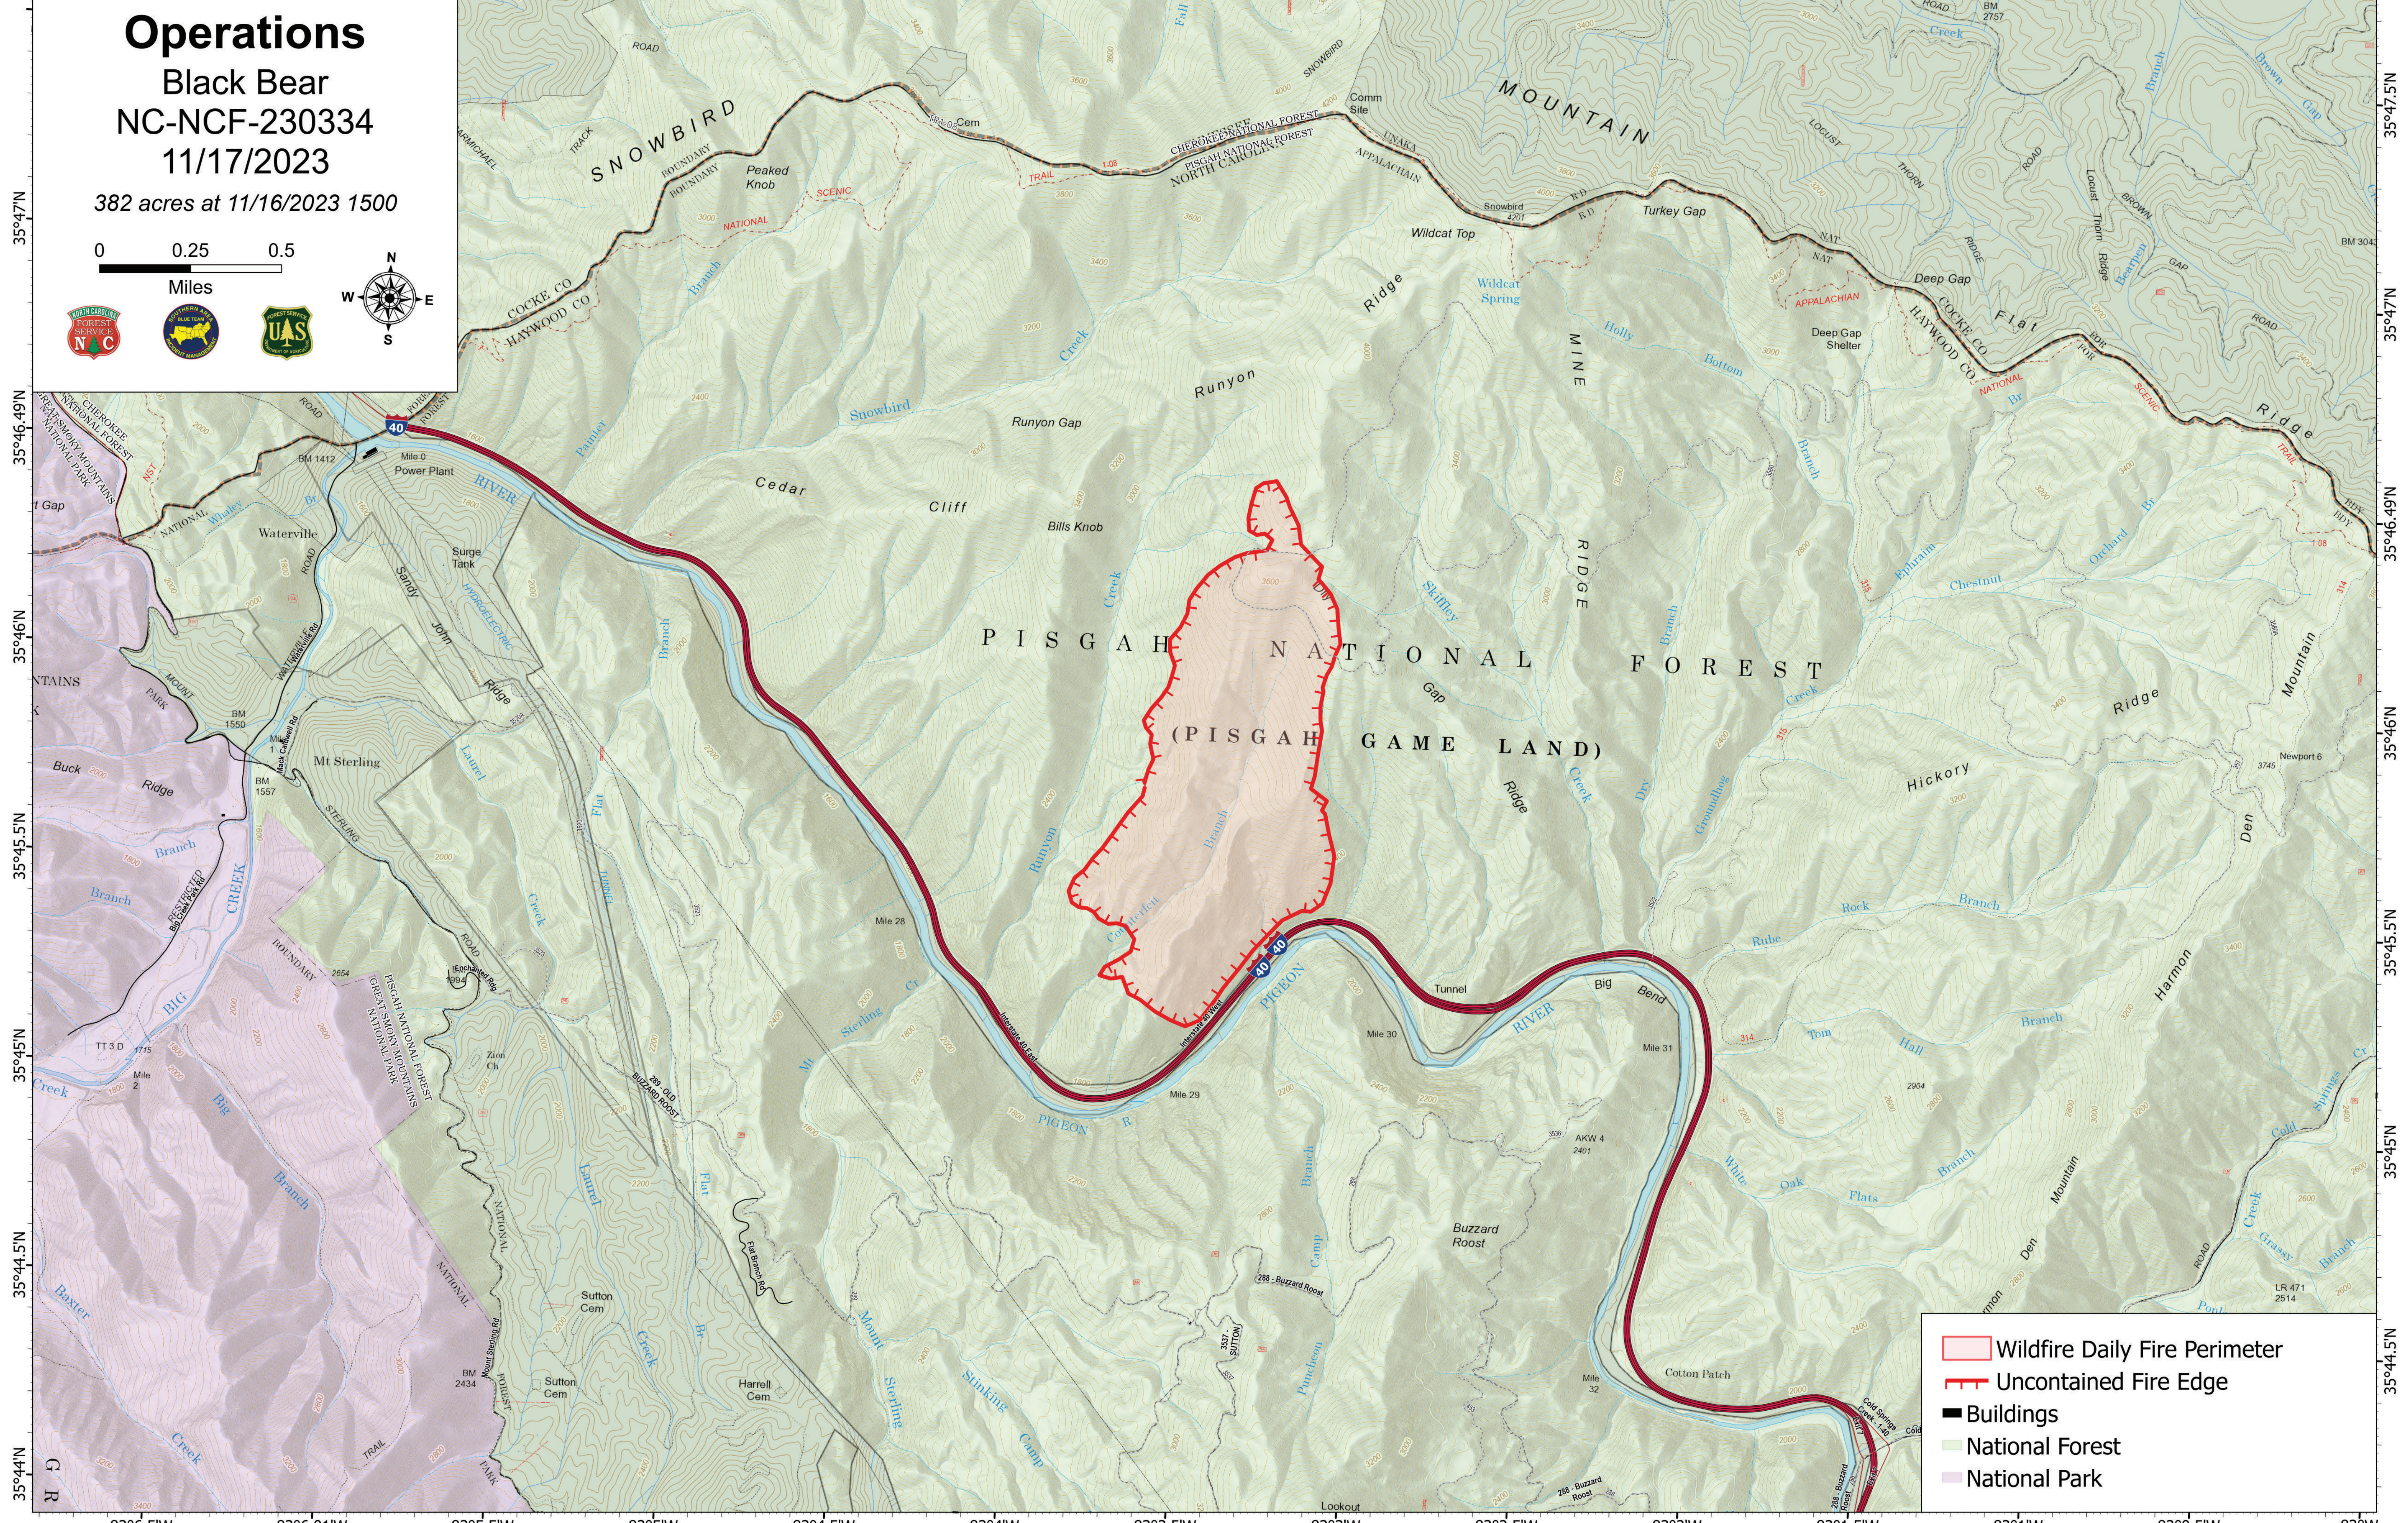

83°7'W 83°6.5'W 83°6.01'W 83°5.5'W 83°5'W 83°4.5'W 83°4'W 83°3.5'W 83°3'W 83°2.5'W 83°2'W 83°1.5'W 83°1'W 83°0.5'W

Operations
 Black Bear
 NC-NCF-230334
 11/17/2023
 382 acres at 11/16/2023 1500

0 0.25 0.5
 Miles

35°47'N
35°46.49'N
35°46'N
35°45.5'N
35°45'N
35°44.5'N
35°44'N

-  Wildfire Daily Fire Perimeter
-  Uncontained Fire Edge
-  Buildings
-  National Forest
-  National Park

83°6.5'W 83°6.01'W 83°5.5'W 83°5'W 83°4.5'W 83°4'W 83°3.5'W 83°3'W 83°2.5'W 83°2'W 83°1.5'W 83°1'W 83°0.5'W